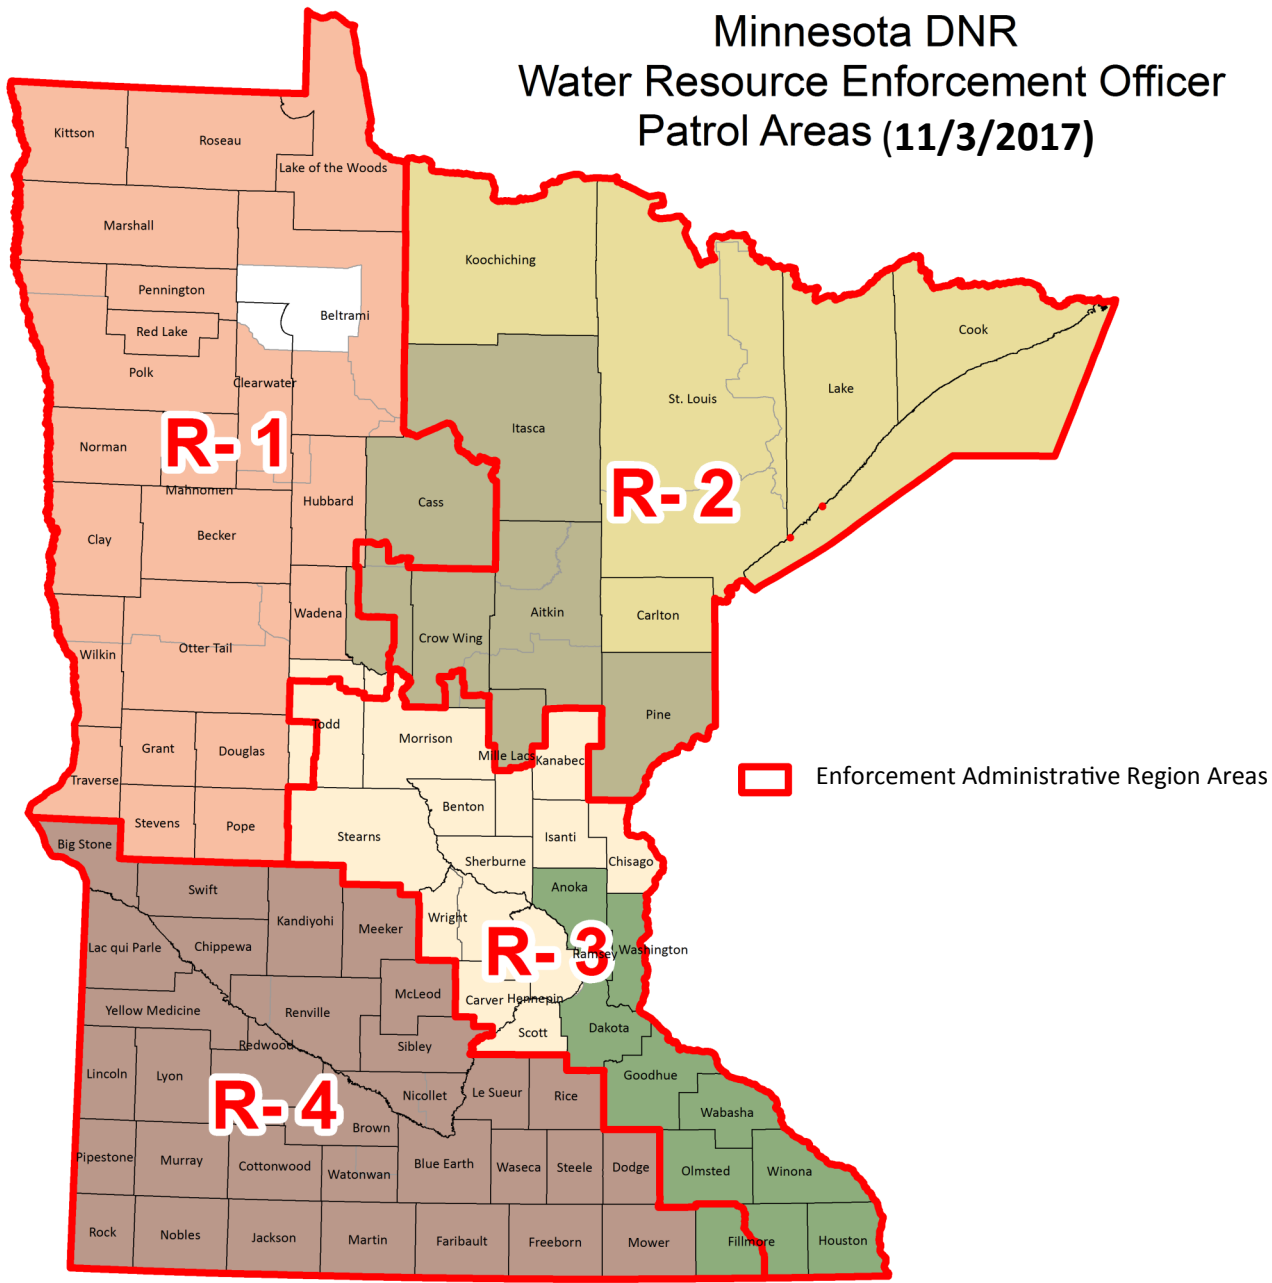

Minnesota DNR Water Resource Enforcement Officer Patrol Areas (11/3/2017)

 Enforcement Administrative Region Areas

- | | | |
|--|--|---|
|  MCO Joe Stattelman
Joeseph.stattelman@state.mn.us |  MCO Larry Hanson
larry.hanson@state.mn.us |  MCO Rob Haberman
robert.haberman@state.mn.us |
|  MCO Keith Bertram
keith.bertram@state.mn.us |  MCO Mike Scott
michael.scott@state.mn.us |  MCO Julie Siems
julie.siems@state.mn.us |