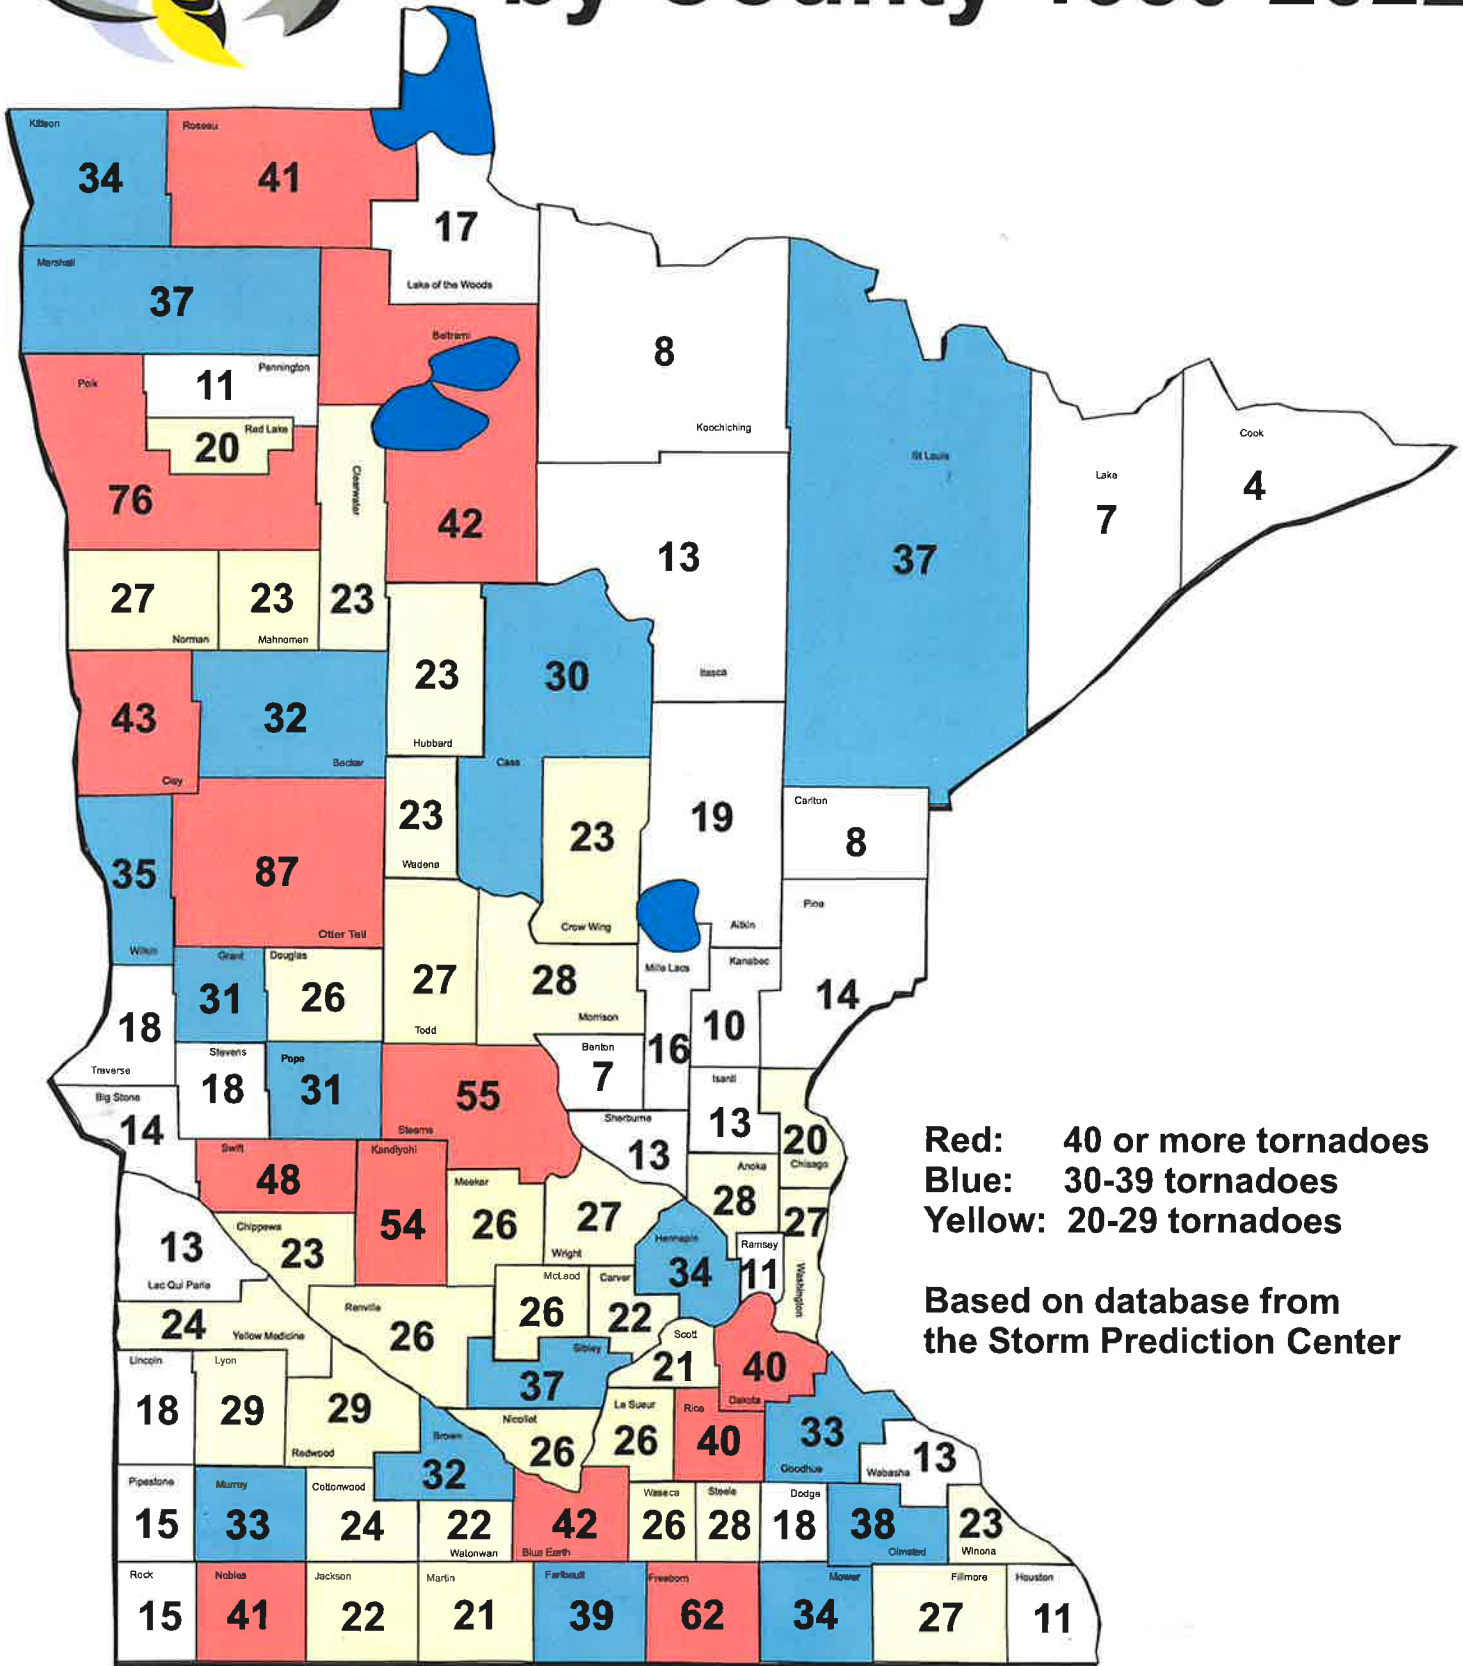

Minnesota Tornadoes by County 1950-2022

Red: 40 or more tornadoes
 Blue: 30-39 tornadoes
 Yellow: 20-29 tornadoes

Based on database from
 the Storm Prediction Center