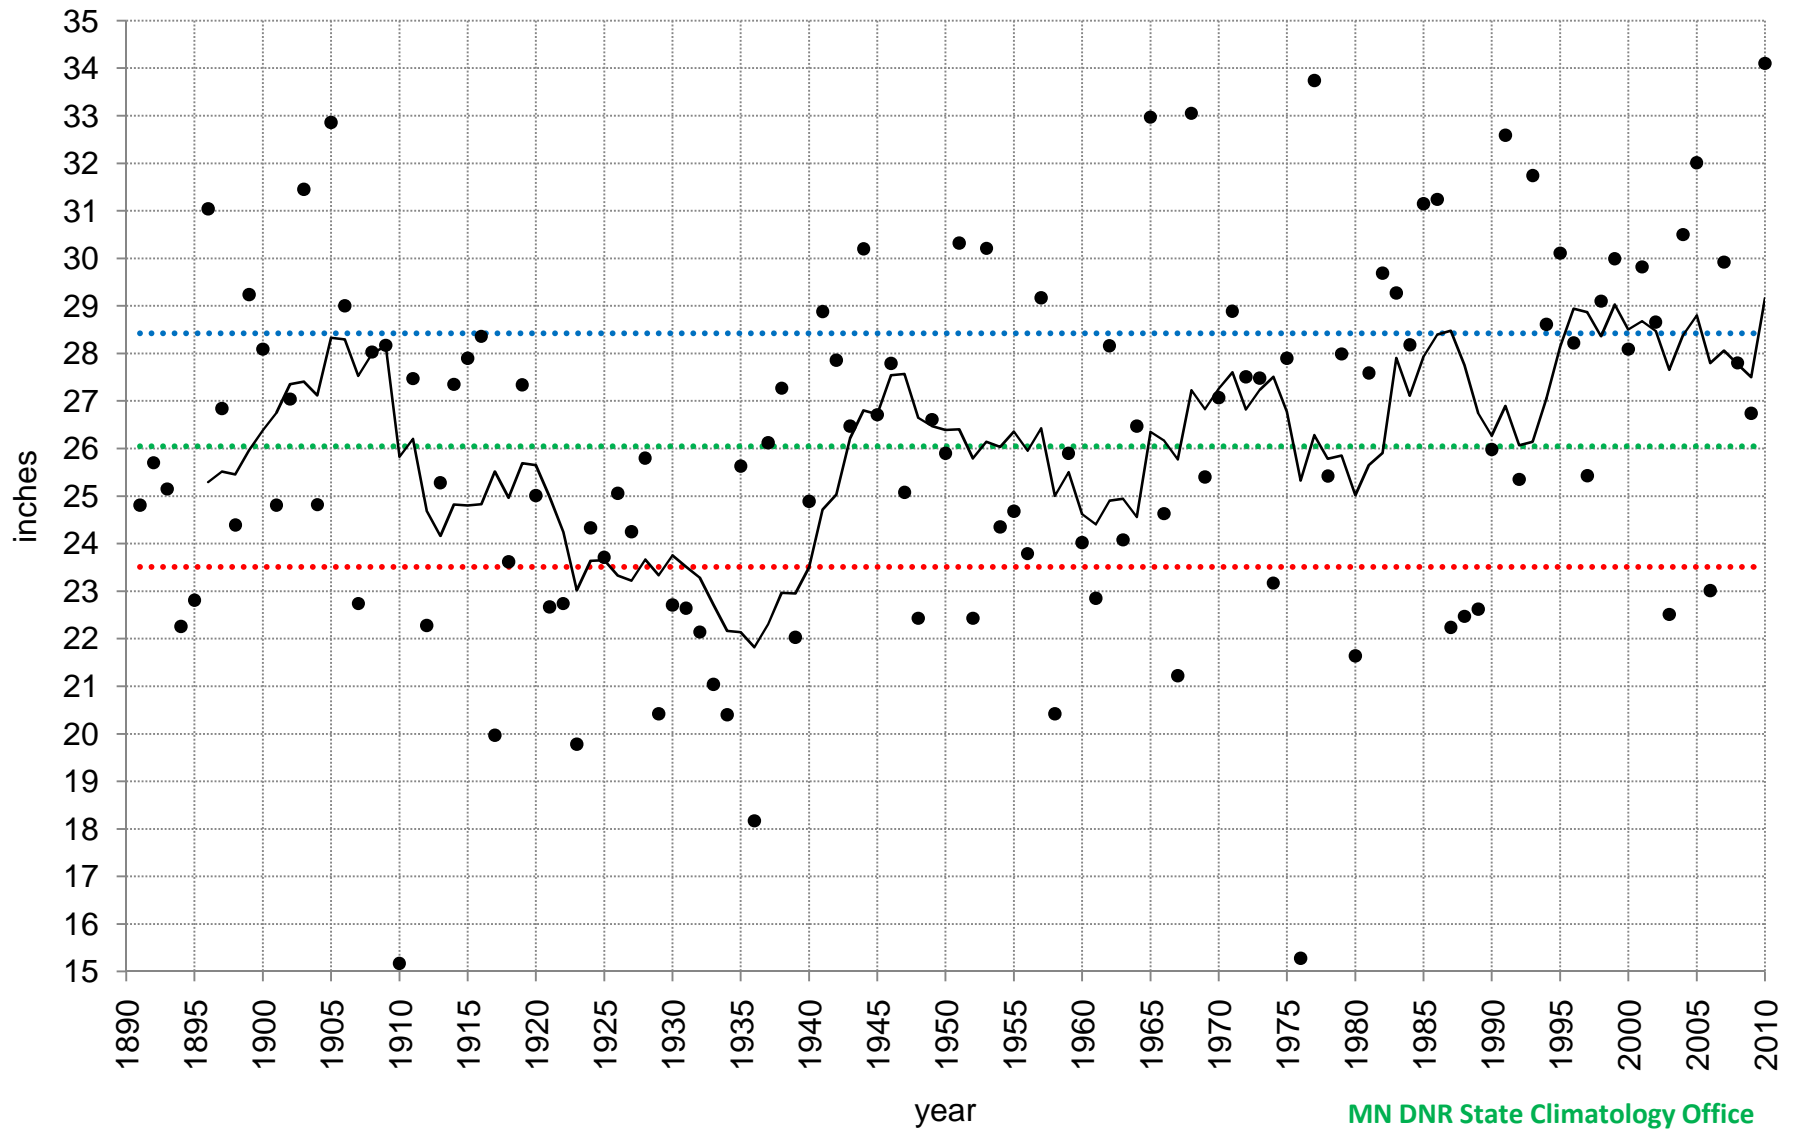

Minnesota State-Averaged Annual Precipitation

MN DNR State Climatology Office

● annual precipitation ●●●● 25th percentile ●●●● median ●●●● 75th percentile — seven-year moving average