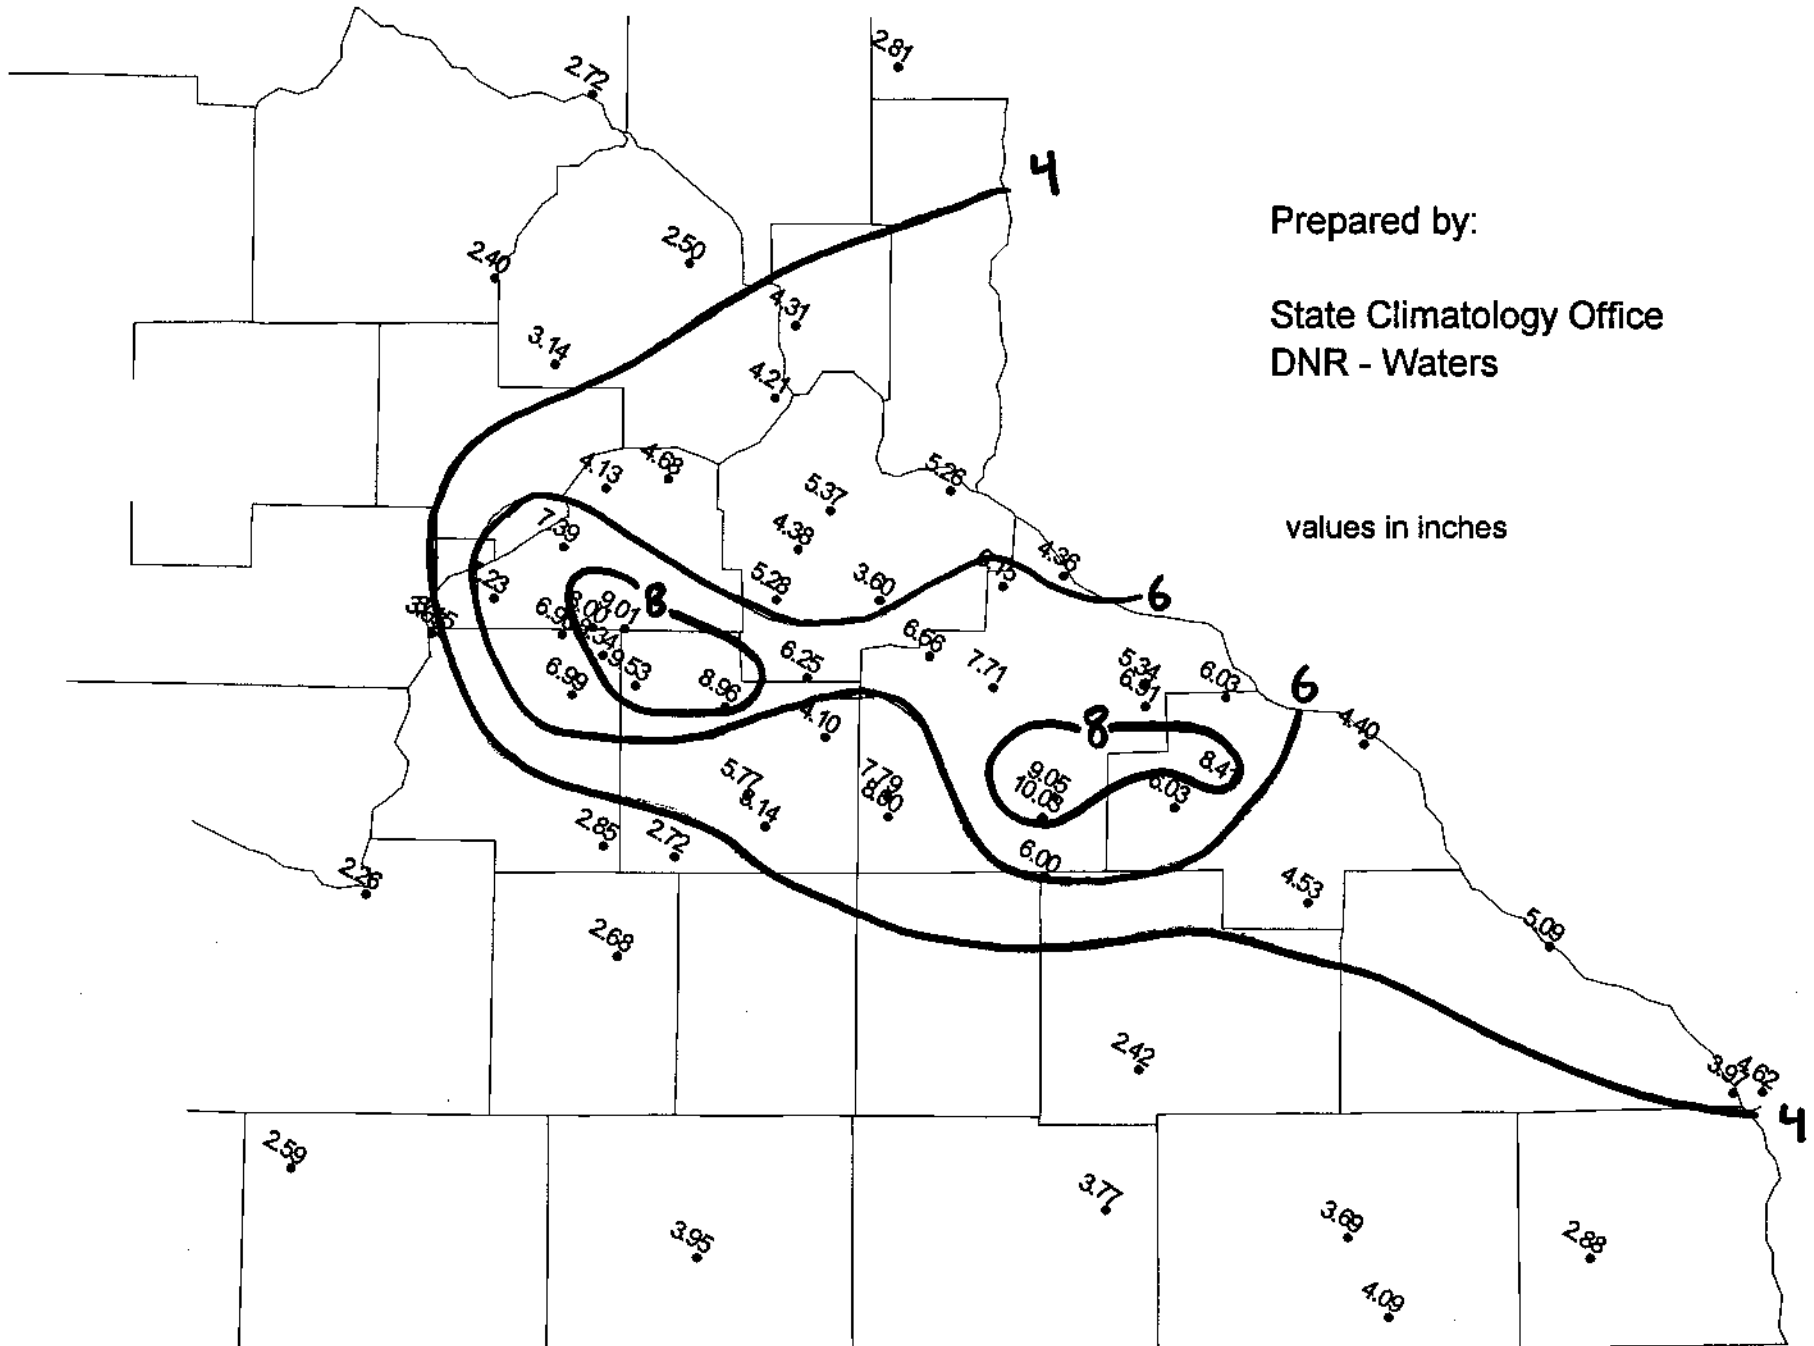

Total Precipitation - June 24 thru June 29, 1998

Heavy Rains Fall on West Central Minnesota July 14, 1998

Very intense rains fell upon west central Minnesota during the afternoon of July 14. For some locations, the rain fell at a rate of more than two inches per hour. The largest rainfall totals occurred in central Ottertail county where more than five inches was reported.