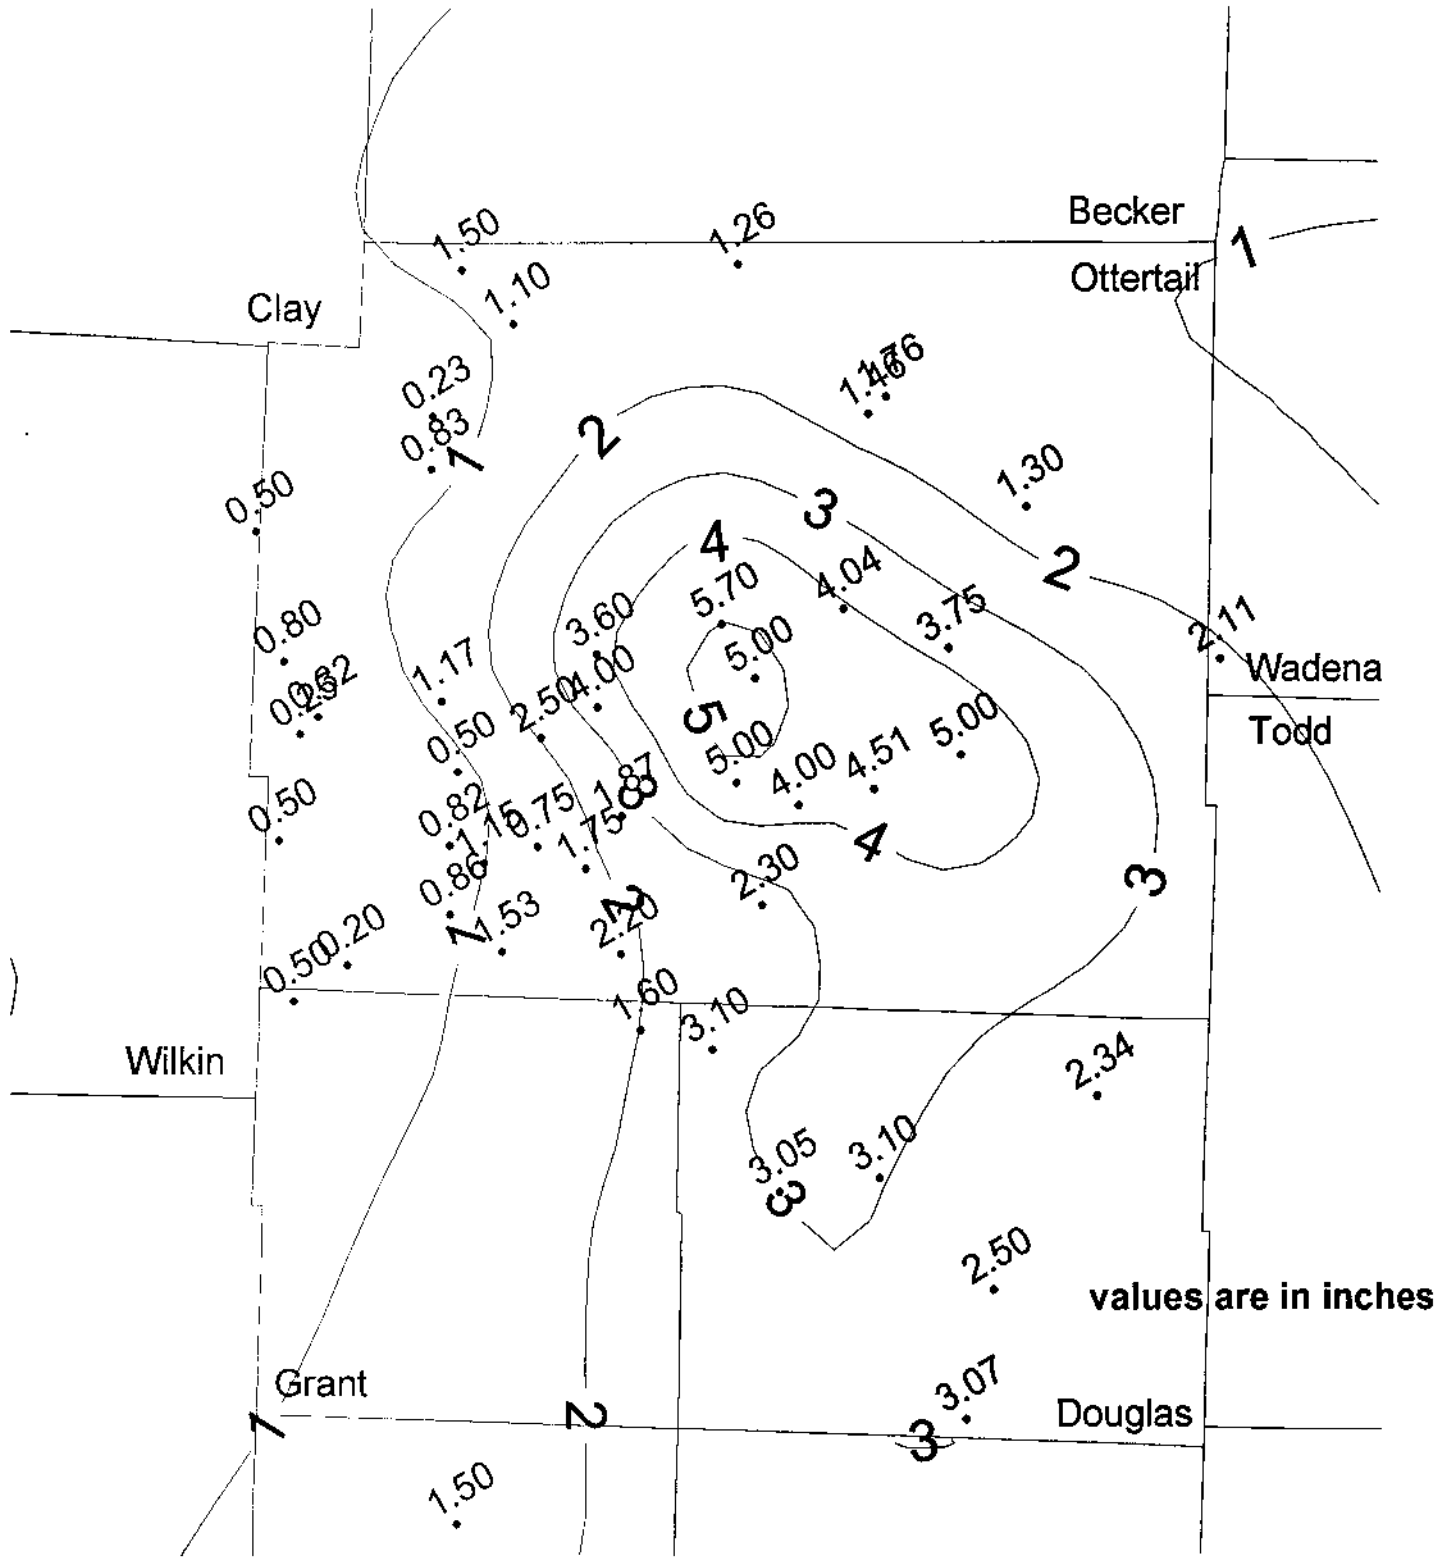

Total Precipitation - June 24 thru June 29, 1998

Heavy Rains Fall on West Central Minnesota July 14, 1998

Very intense rains fell upon west central Minnesota during the afternoon of July 14. For some locations, the rain fell at a rate of more than two inches per hour. The largest rainfall totals occurred in central Ottertail county where more than five inches was reported.