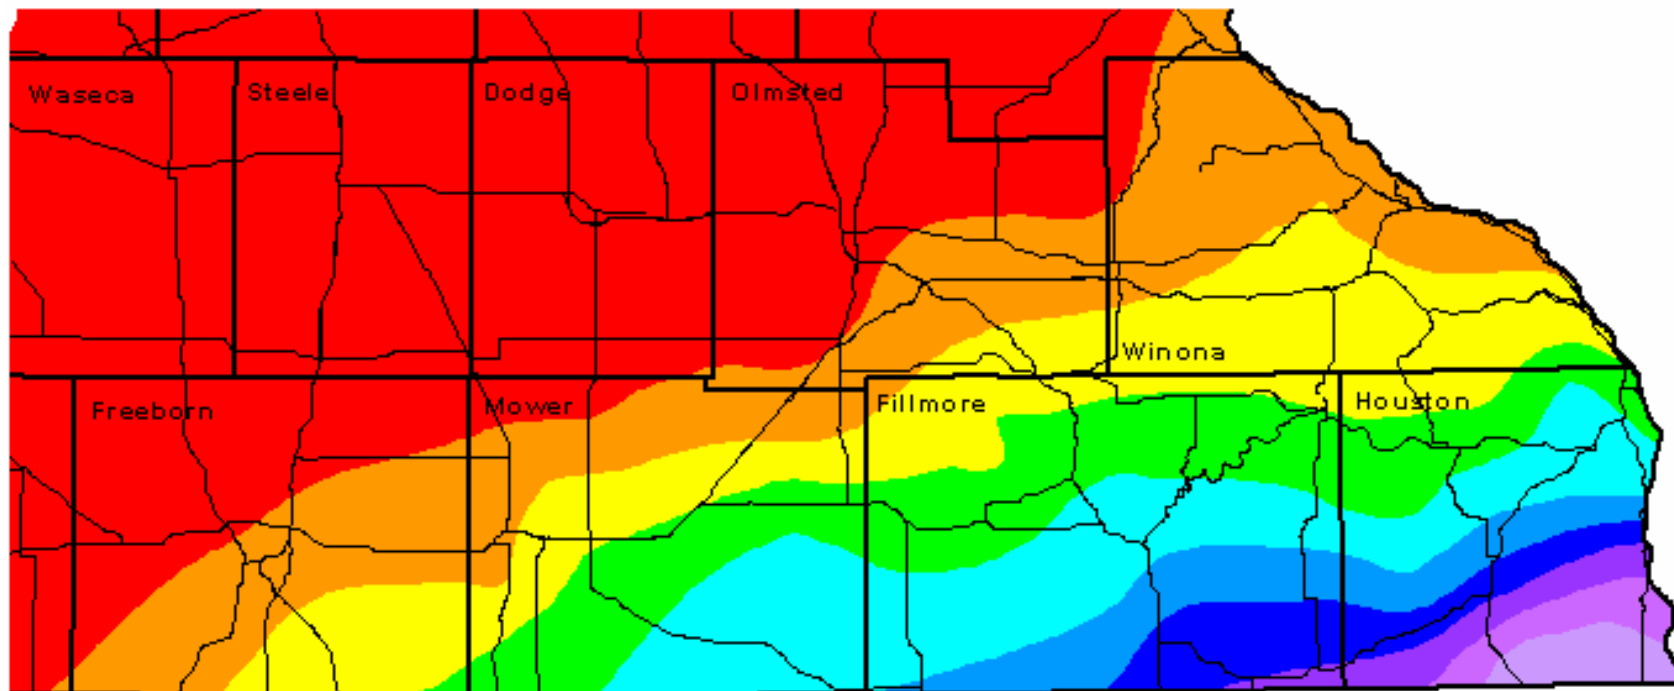

Rainfall Totals for Southeastern Minnesota June 7 and 8, 2008

State Climatology Office - DNR Waters