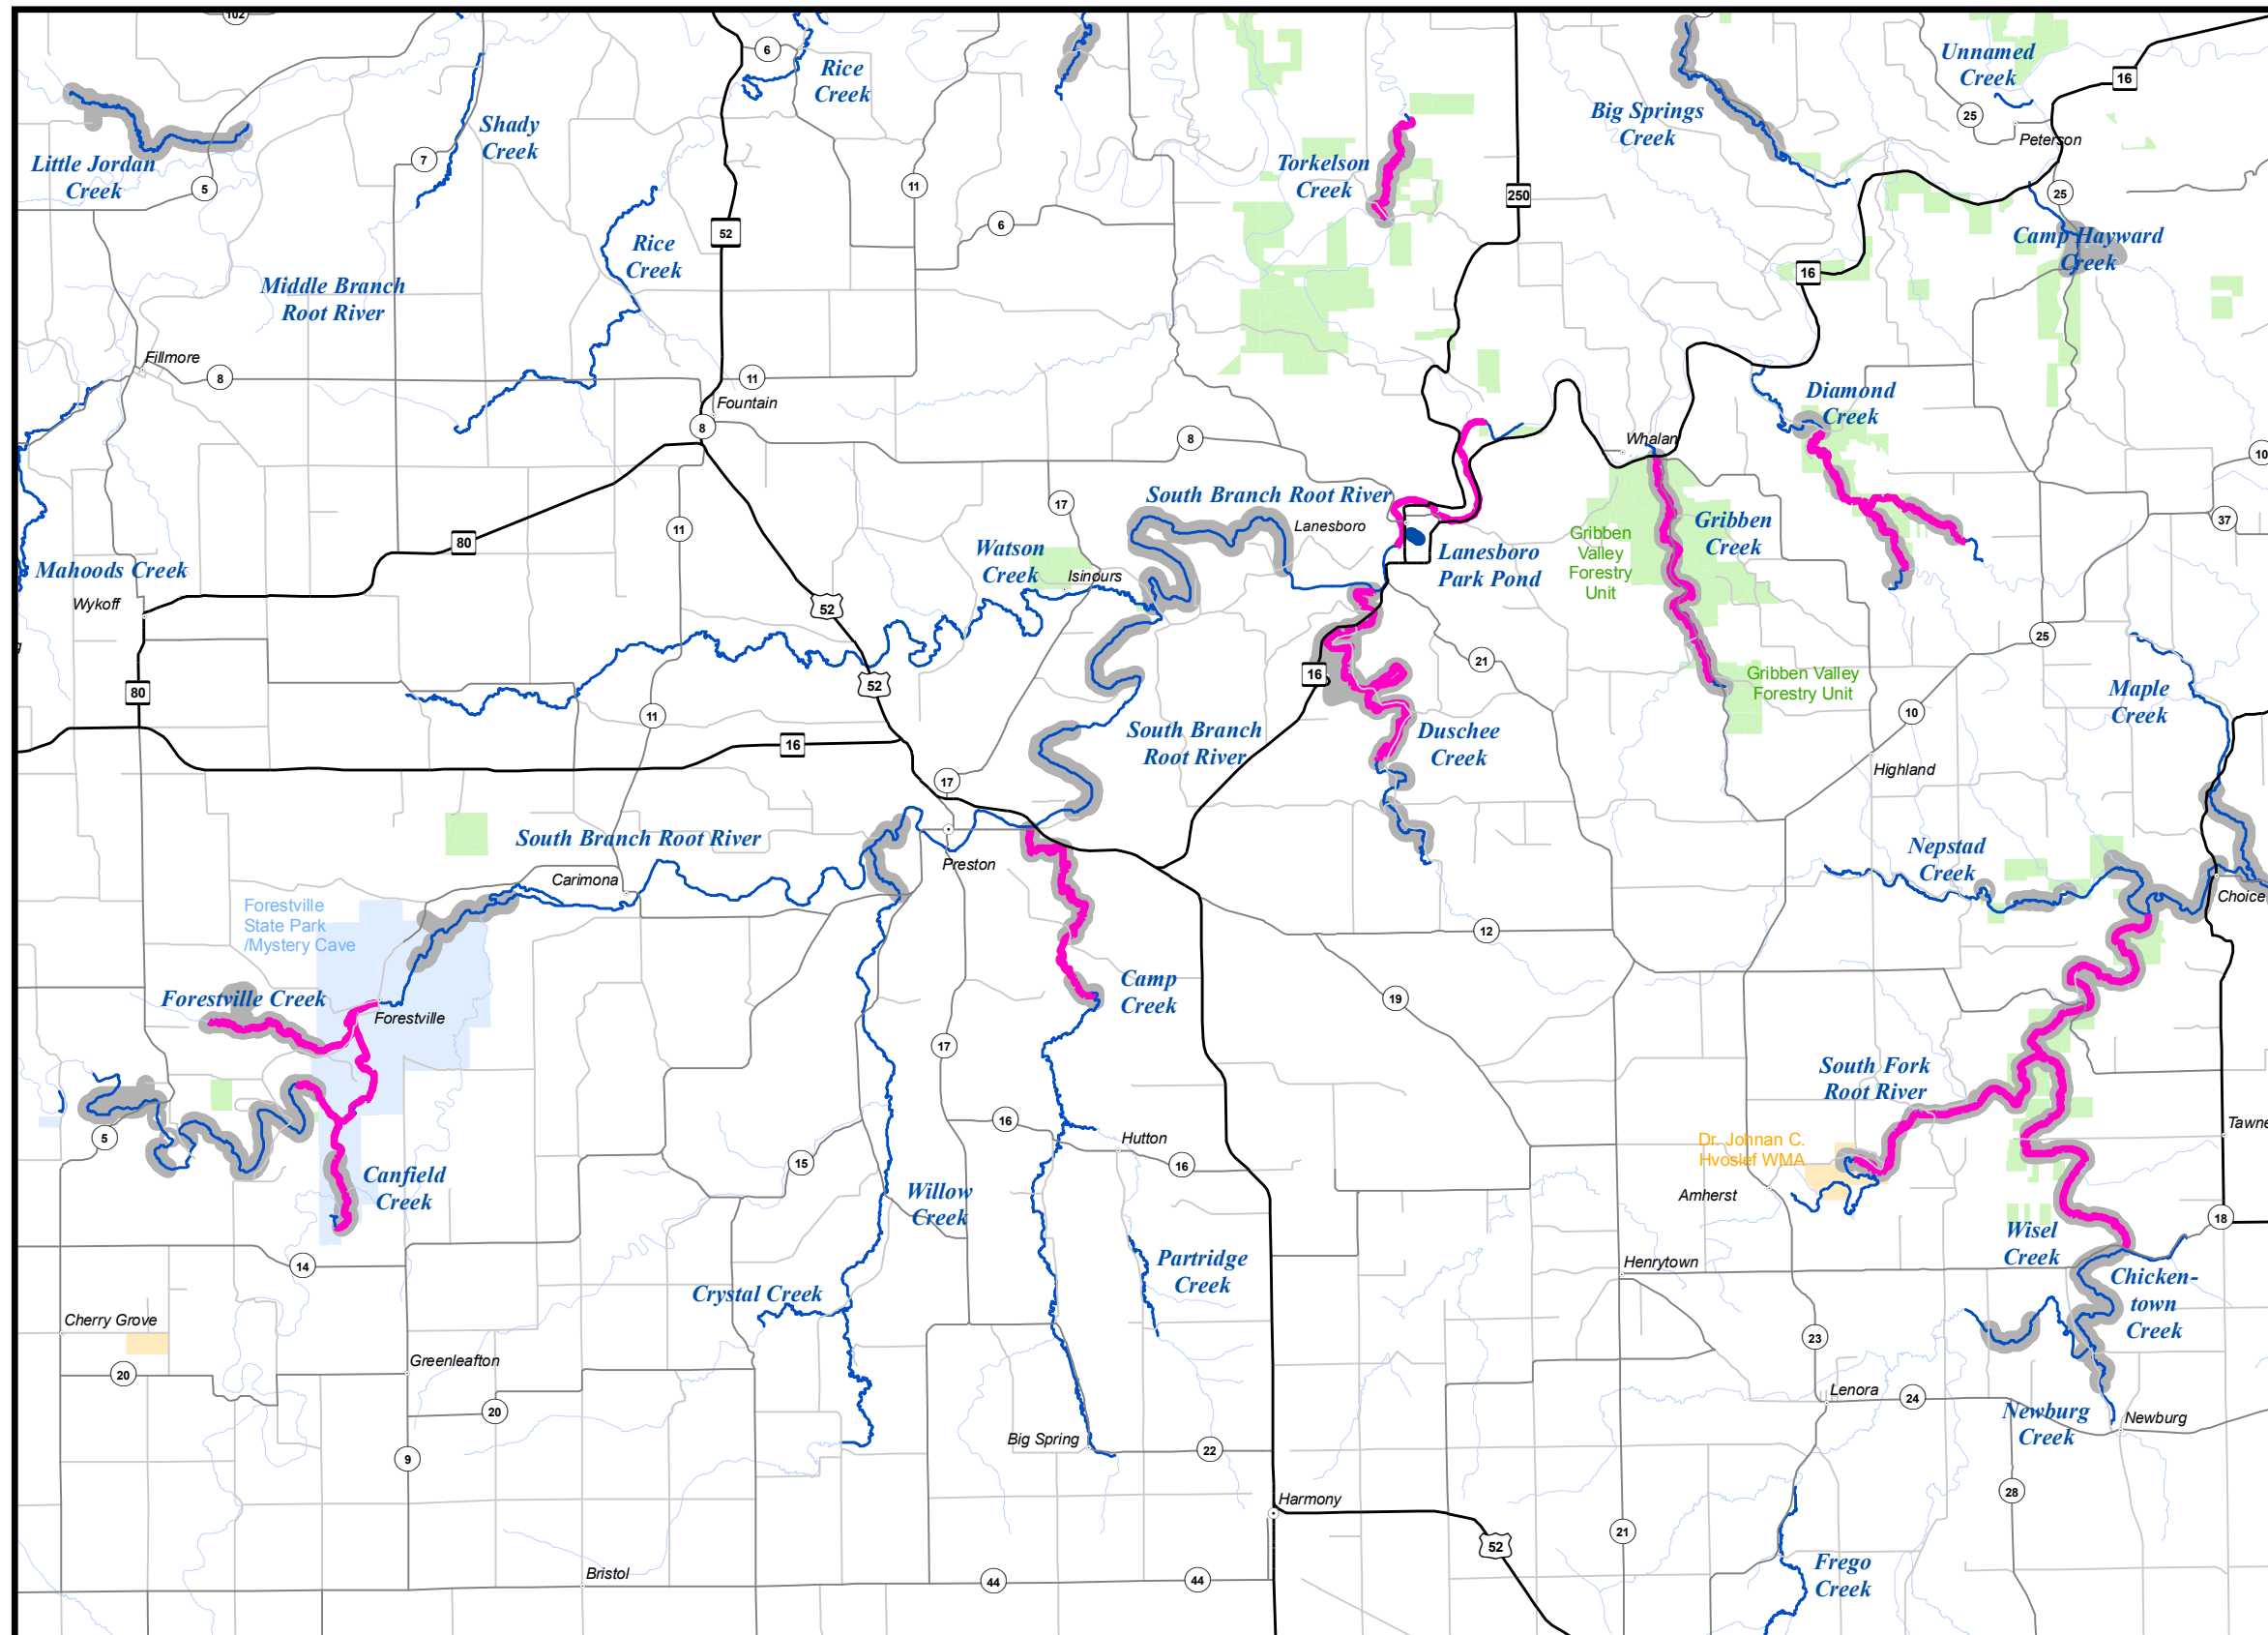

Southeast Minnesota Winter Trout Streams 2007

Fillmore County

Winter Catch & Release Season
January 1 - March 31
As Posted

These maps are intended as a supplement to the current Minnesota Fishing Regulations. Anglers are advised to read and know the current regulations in affect.

Legend

- Streams
- Designated Trout Streams
- Winter Trout Stream
- Fishing Access Easement
- Forestry Units
- State Park Statutory Boundary
- Wildlife Management Areas

These maps are for general reference only. For detailed information on angling regulations see the Minnesota Fishing Regulations booklet and observe signs posted on the stream. Periodic updates to these maps will be available on the DNR Web site at www.dnr.state.mn.us.