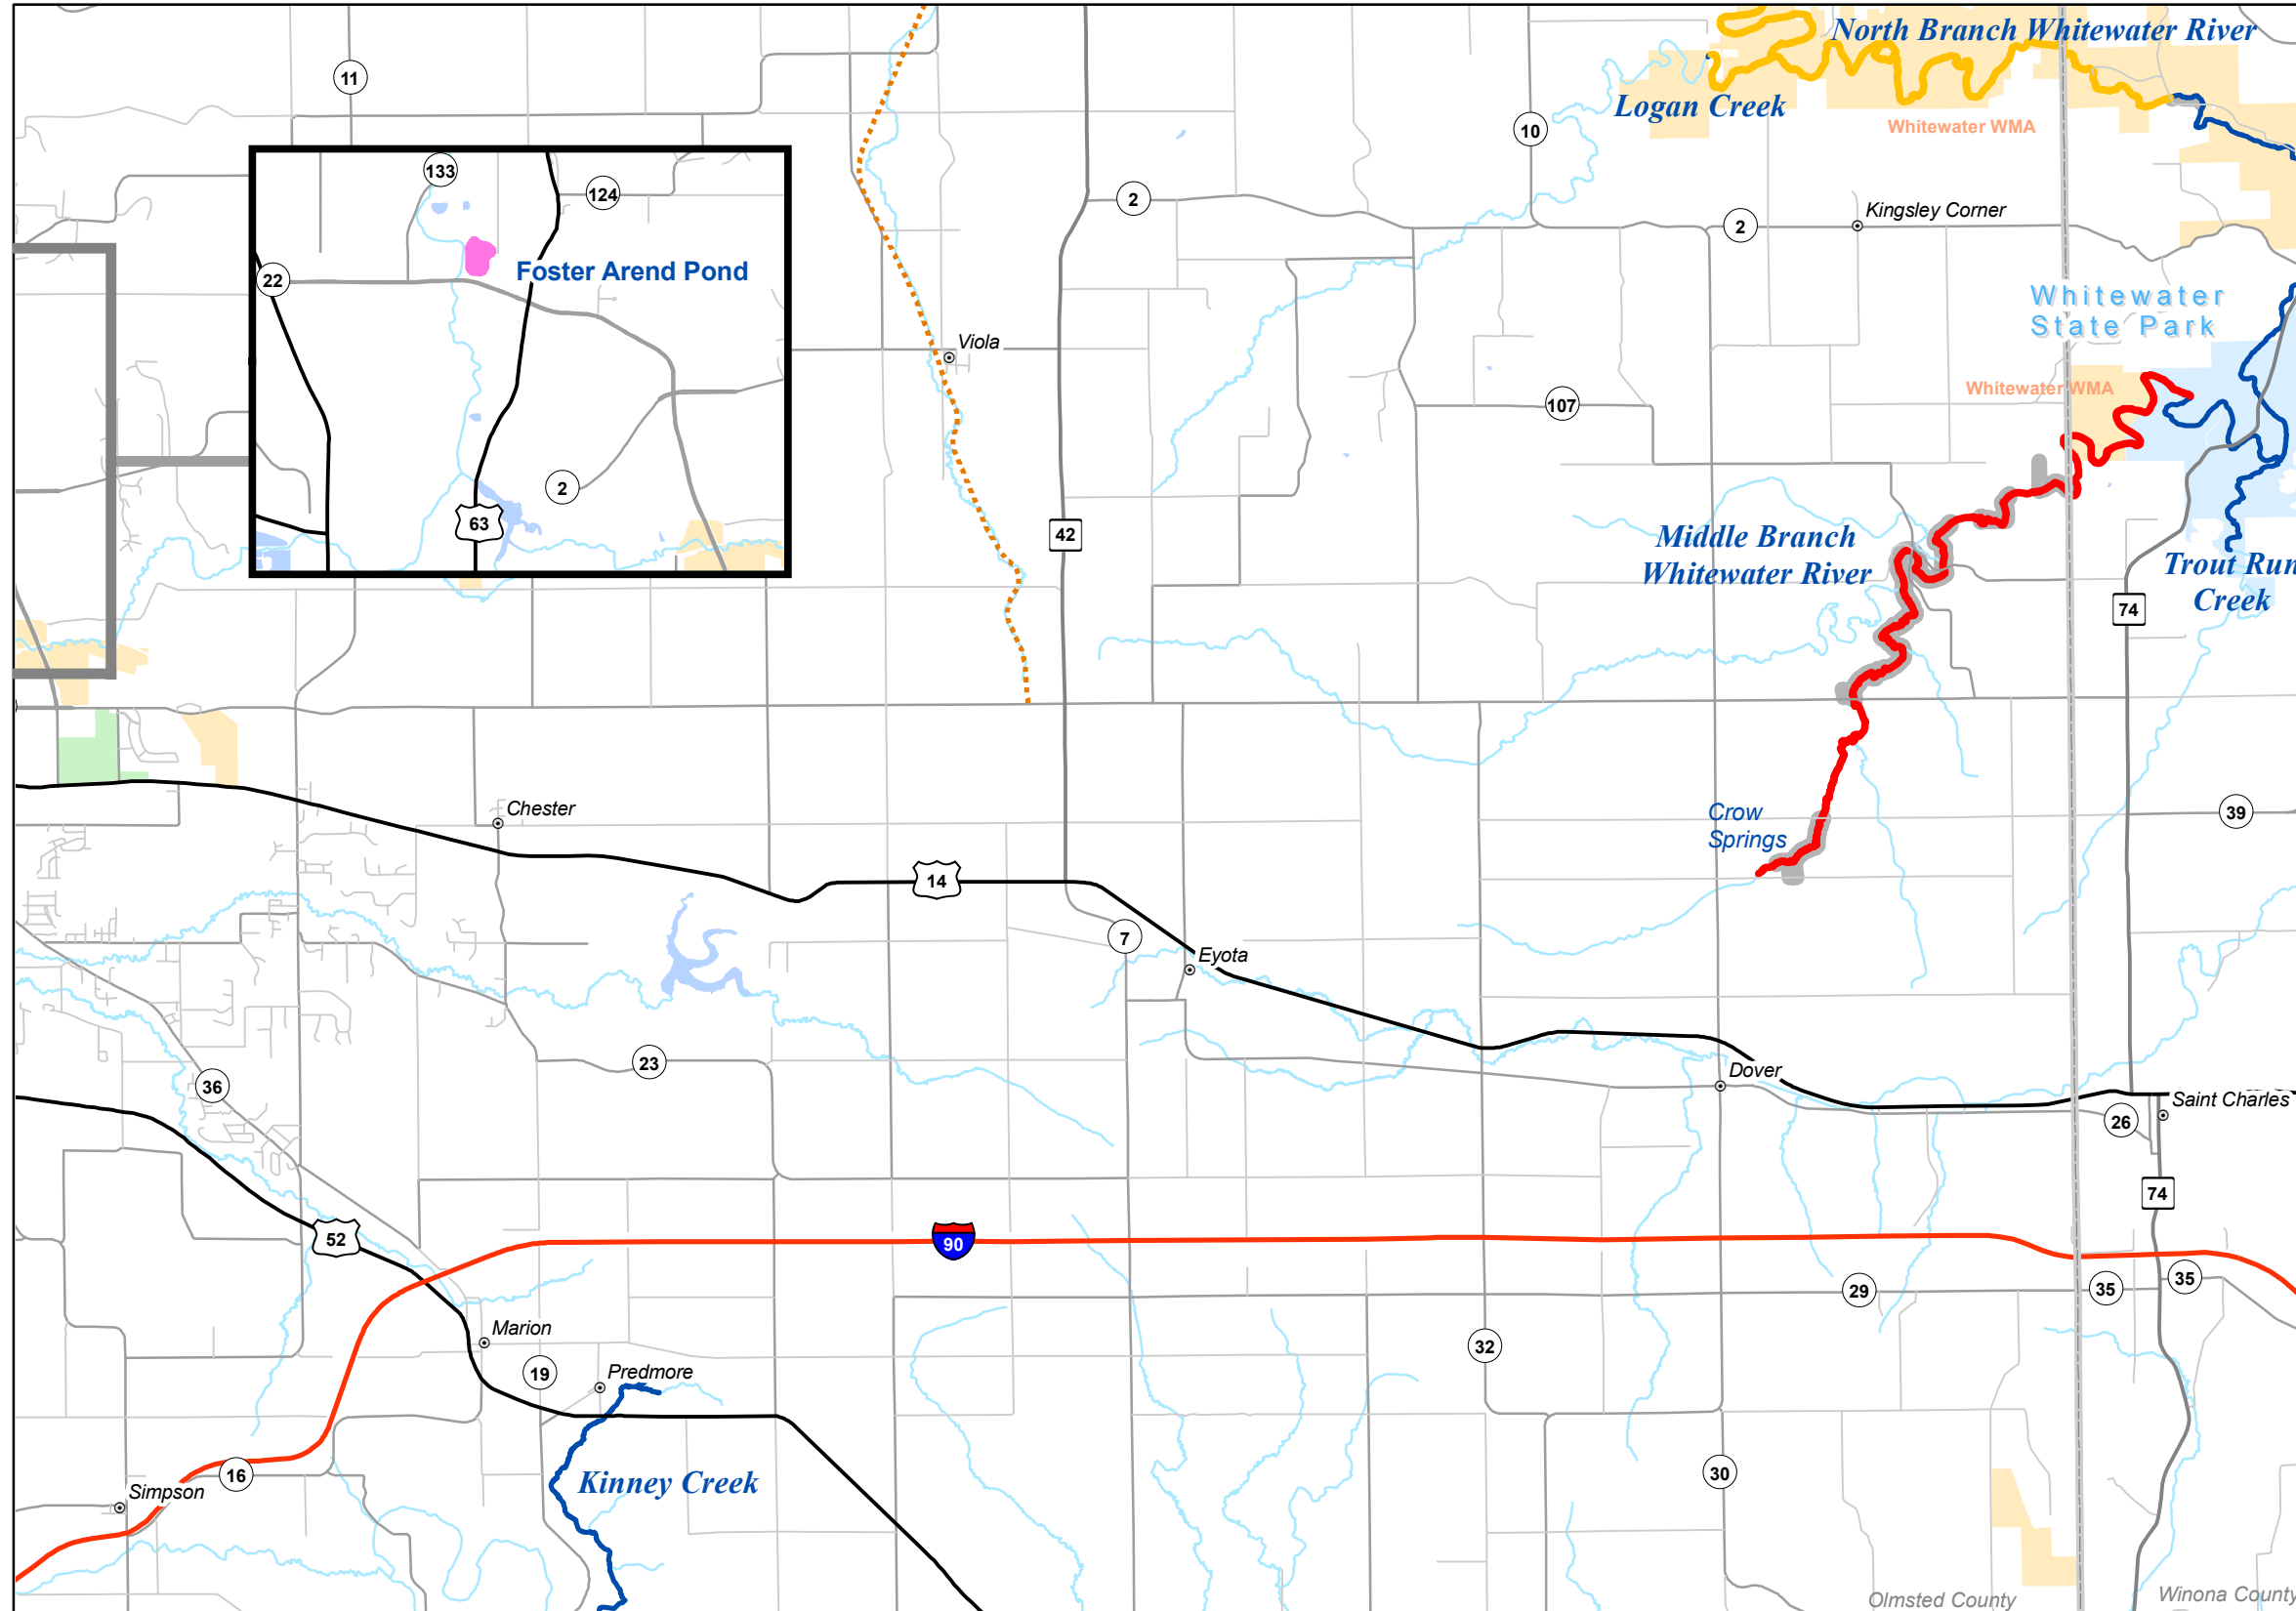

SE MAP 7

Legend

- Fisheries Offices
- Interstates
- Federal Highways
- State Highways
- County Roads
- Township Roads
- DNR Administered State Trails
- 12 to 16 Inch Protected Slot for All Trout (Artificial Lures or Flies Only)
- 12 to 16 Inch Protected Slot for All Trout (Bait Allowed)
- 12 Inch Minimum for Brook Trout, Bag Limit of 1 (Artificial Lures or Flies Only)
- Catch & Release for All Trout (Artificial Lures or Flies Only)
- Catch & Release for All Trout (Bait Allowed)
- Catch & Release for Brook Trout
- Fishable Trout Streams
- Streams
- Lakes
- Designated Trout Lakes
- Non Designated Trout Lakes**
- No Special Regulation
- Special Regulation - See Regulations Booklet
- Minnesota Valley Wildlife Refuge
- State Park Boundary
- Wildlife Management Areas - Publicly Accessible
- Scientific and Natural Area Boundaries
- Forestry Land
- Fishing Easements or Public Land
- Military Bases
- County Boundaries