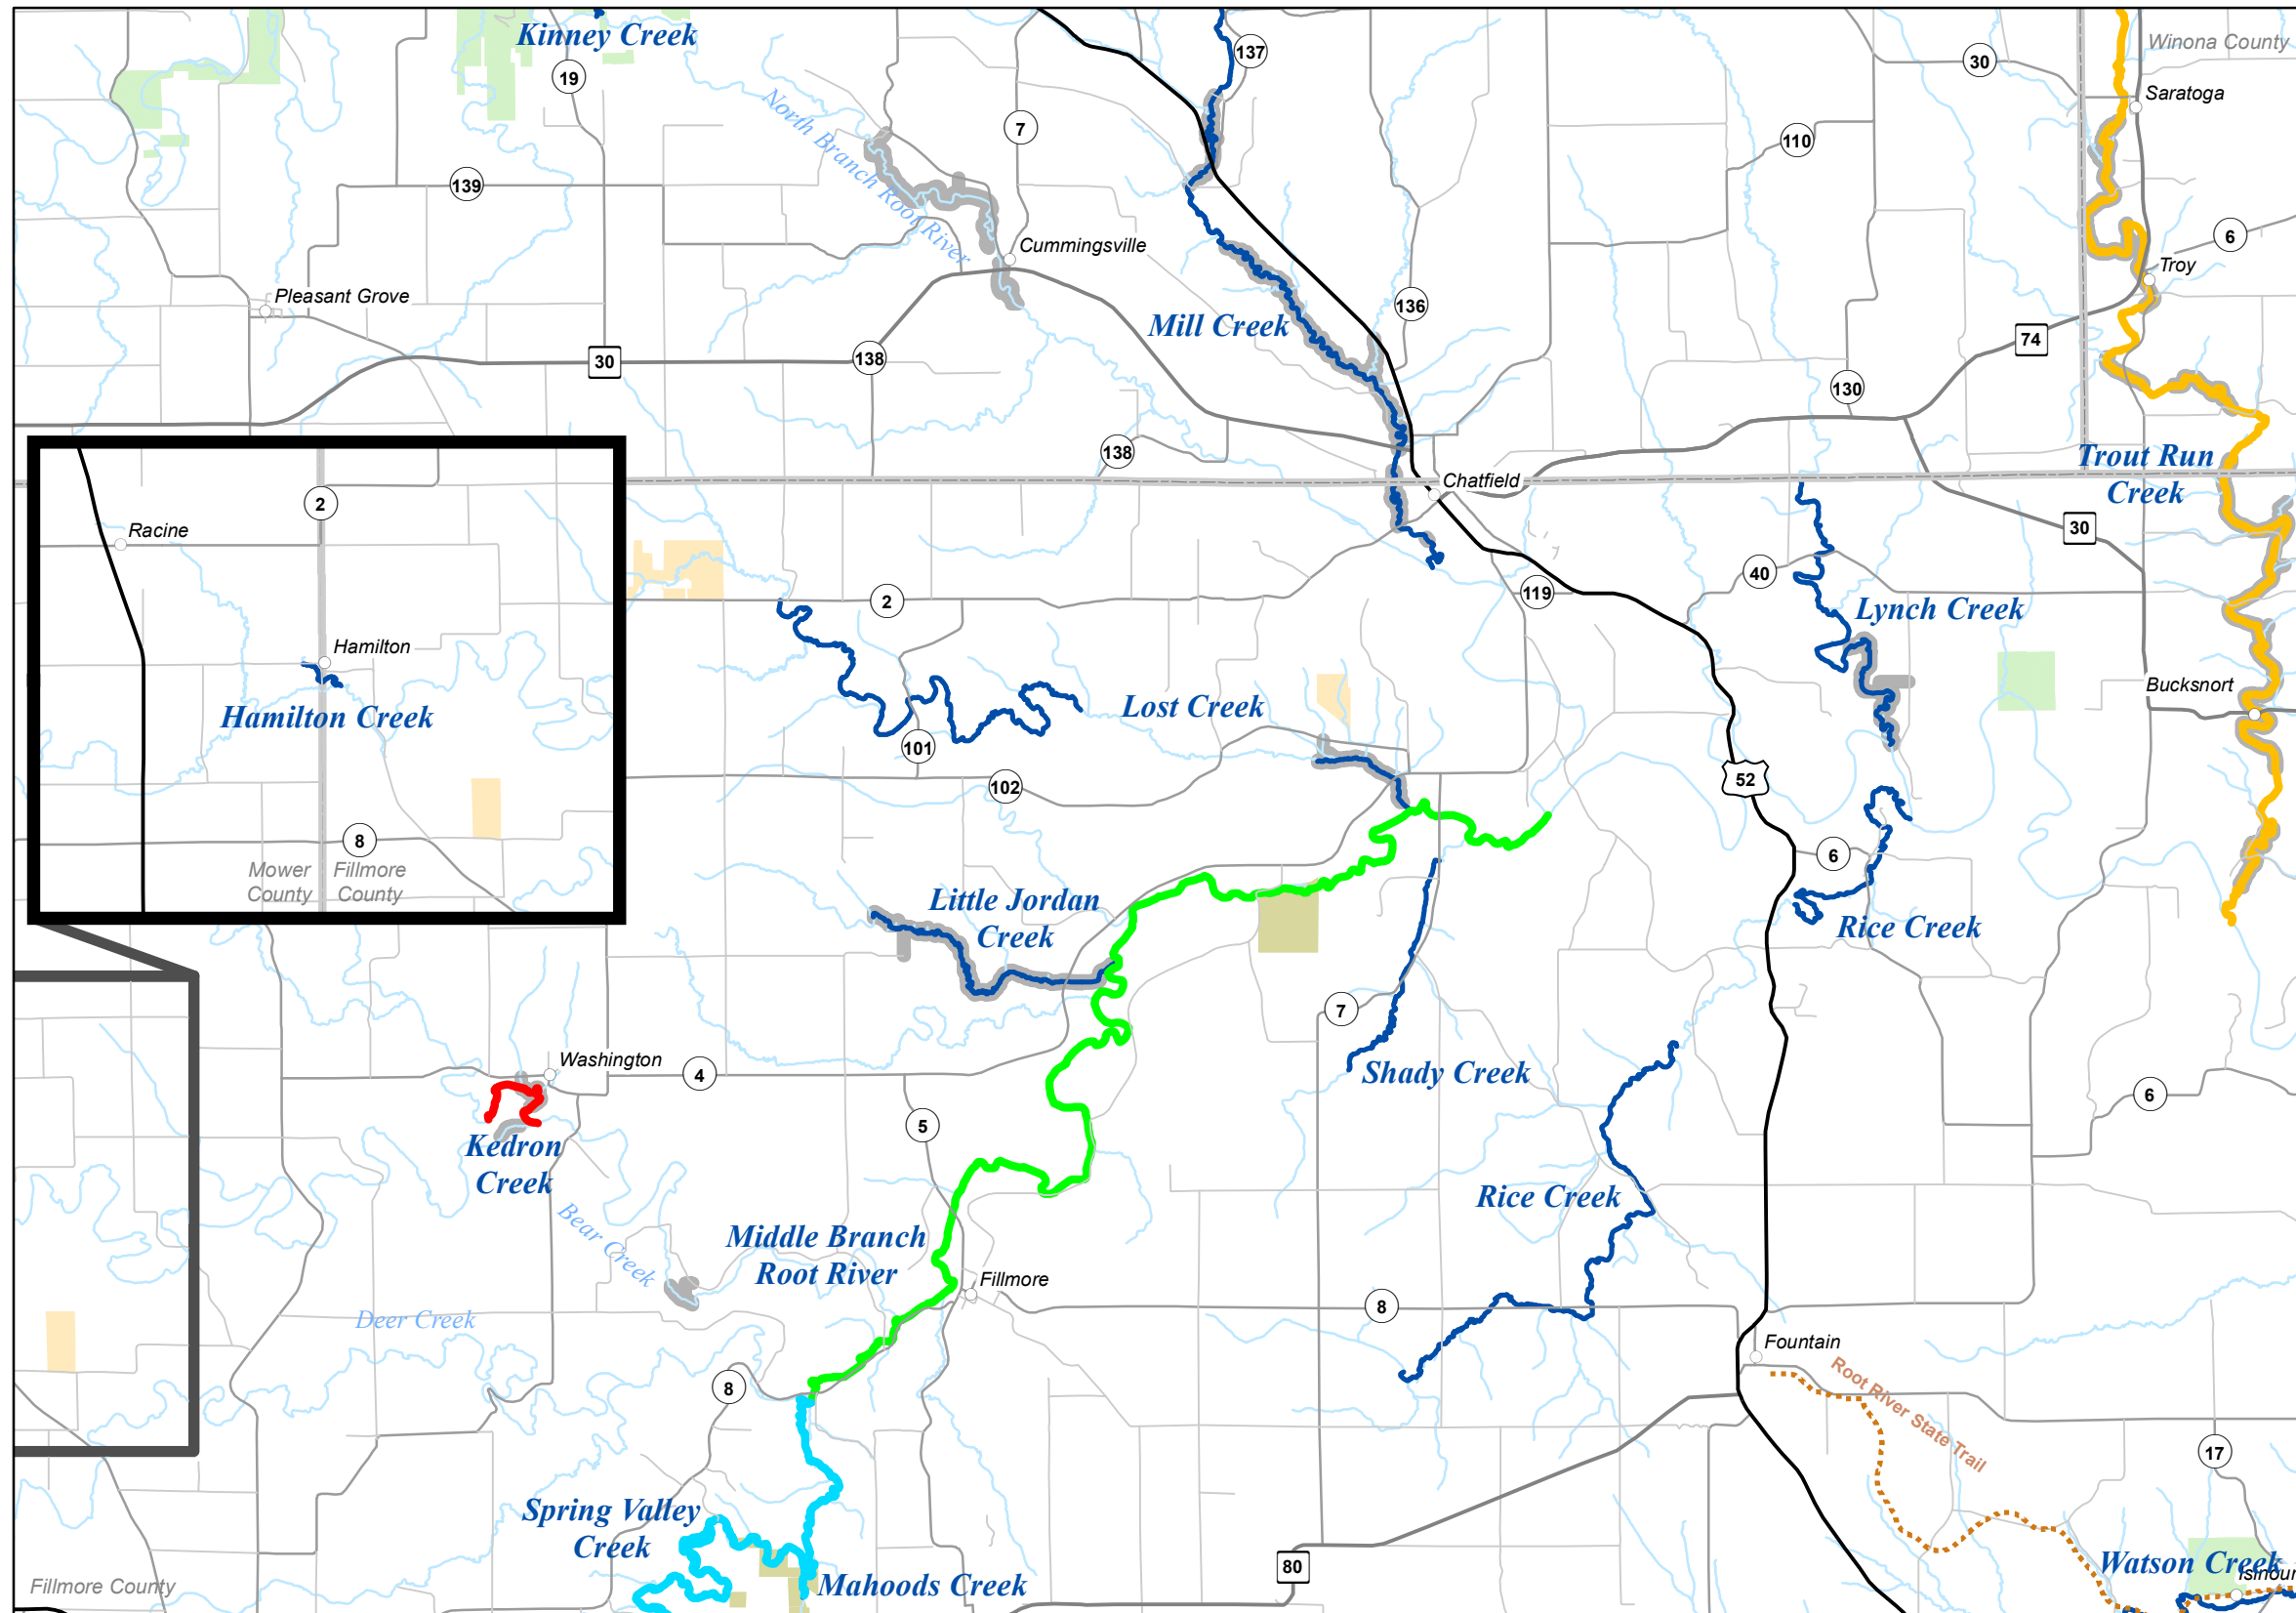

# SEMAP 4

**Legend**

- Fisheries Offices
- Interstates
- Federal Highways
- State Highways
- County Roads
- Township Roads
- DNR Administered State Trails
- 12 to 16 Inch Protected Slot for All Trout (Artificial Lures or Flies Only)
- 12 to 16 Inch Protected Slot for All Trout (Bait Allowed)
- 12 Inch Minimum for Brook Trout, Bag Limit of 1 (Artificial Lures or Flies Only)
- Catch & Release for All Trout (Artificial Lures or Flies Only)
- Catch & Release for All Trout (Bait Allowed)
- Catch & Release for Brook Trout
- Fishable Trout Streams
- Streams
- Lakes
- Designated Trout Lakes
- Non Designated Trout Lakes**
- No Special Regulation
- Special Regulation - See Regulations Booklet
- Minnesota Valley Wildlife Refuge
- State Park Boundary
- Wildlife Management Areas - Publicly Accessible
- Scientific and Natural Area Boundaries
- Forestry Land
- Fishing Easements or Public Land
- Military Bases
- County Boundaries