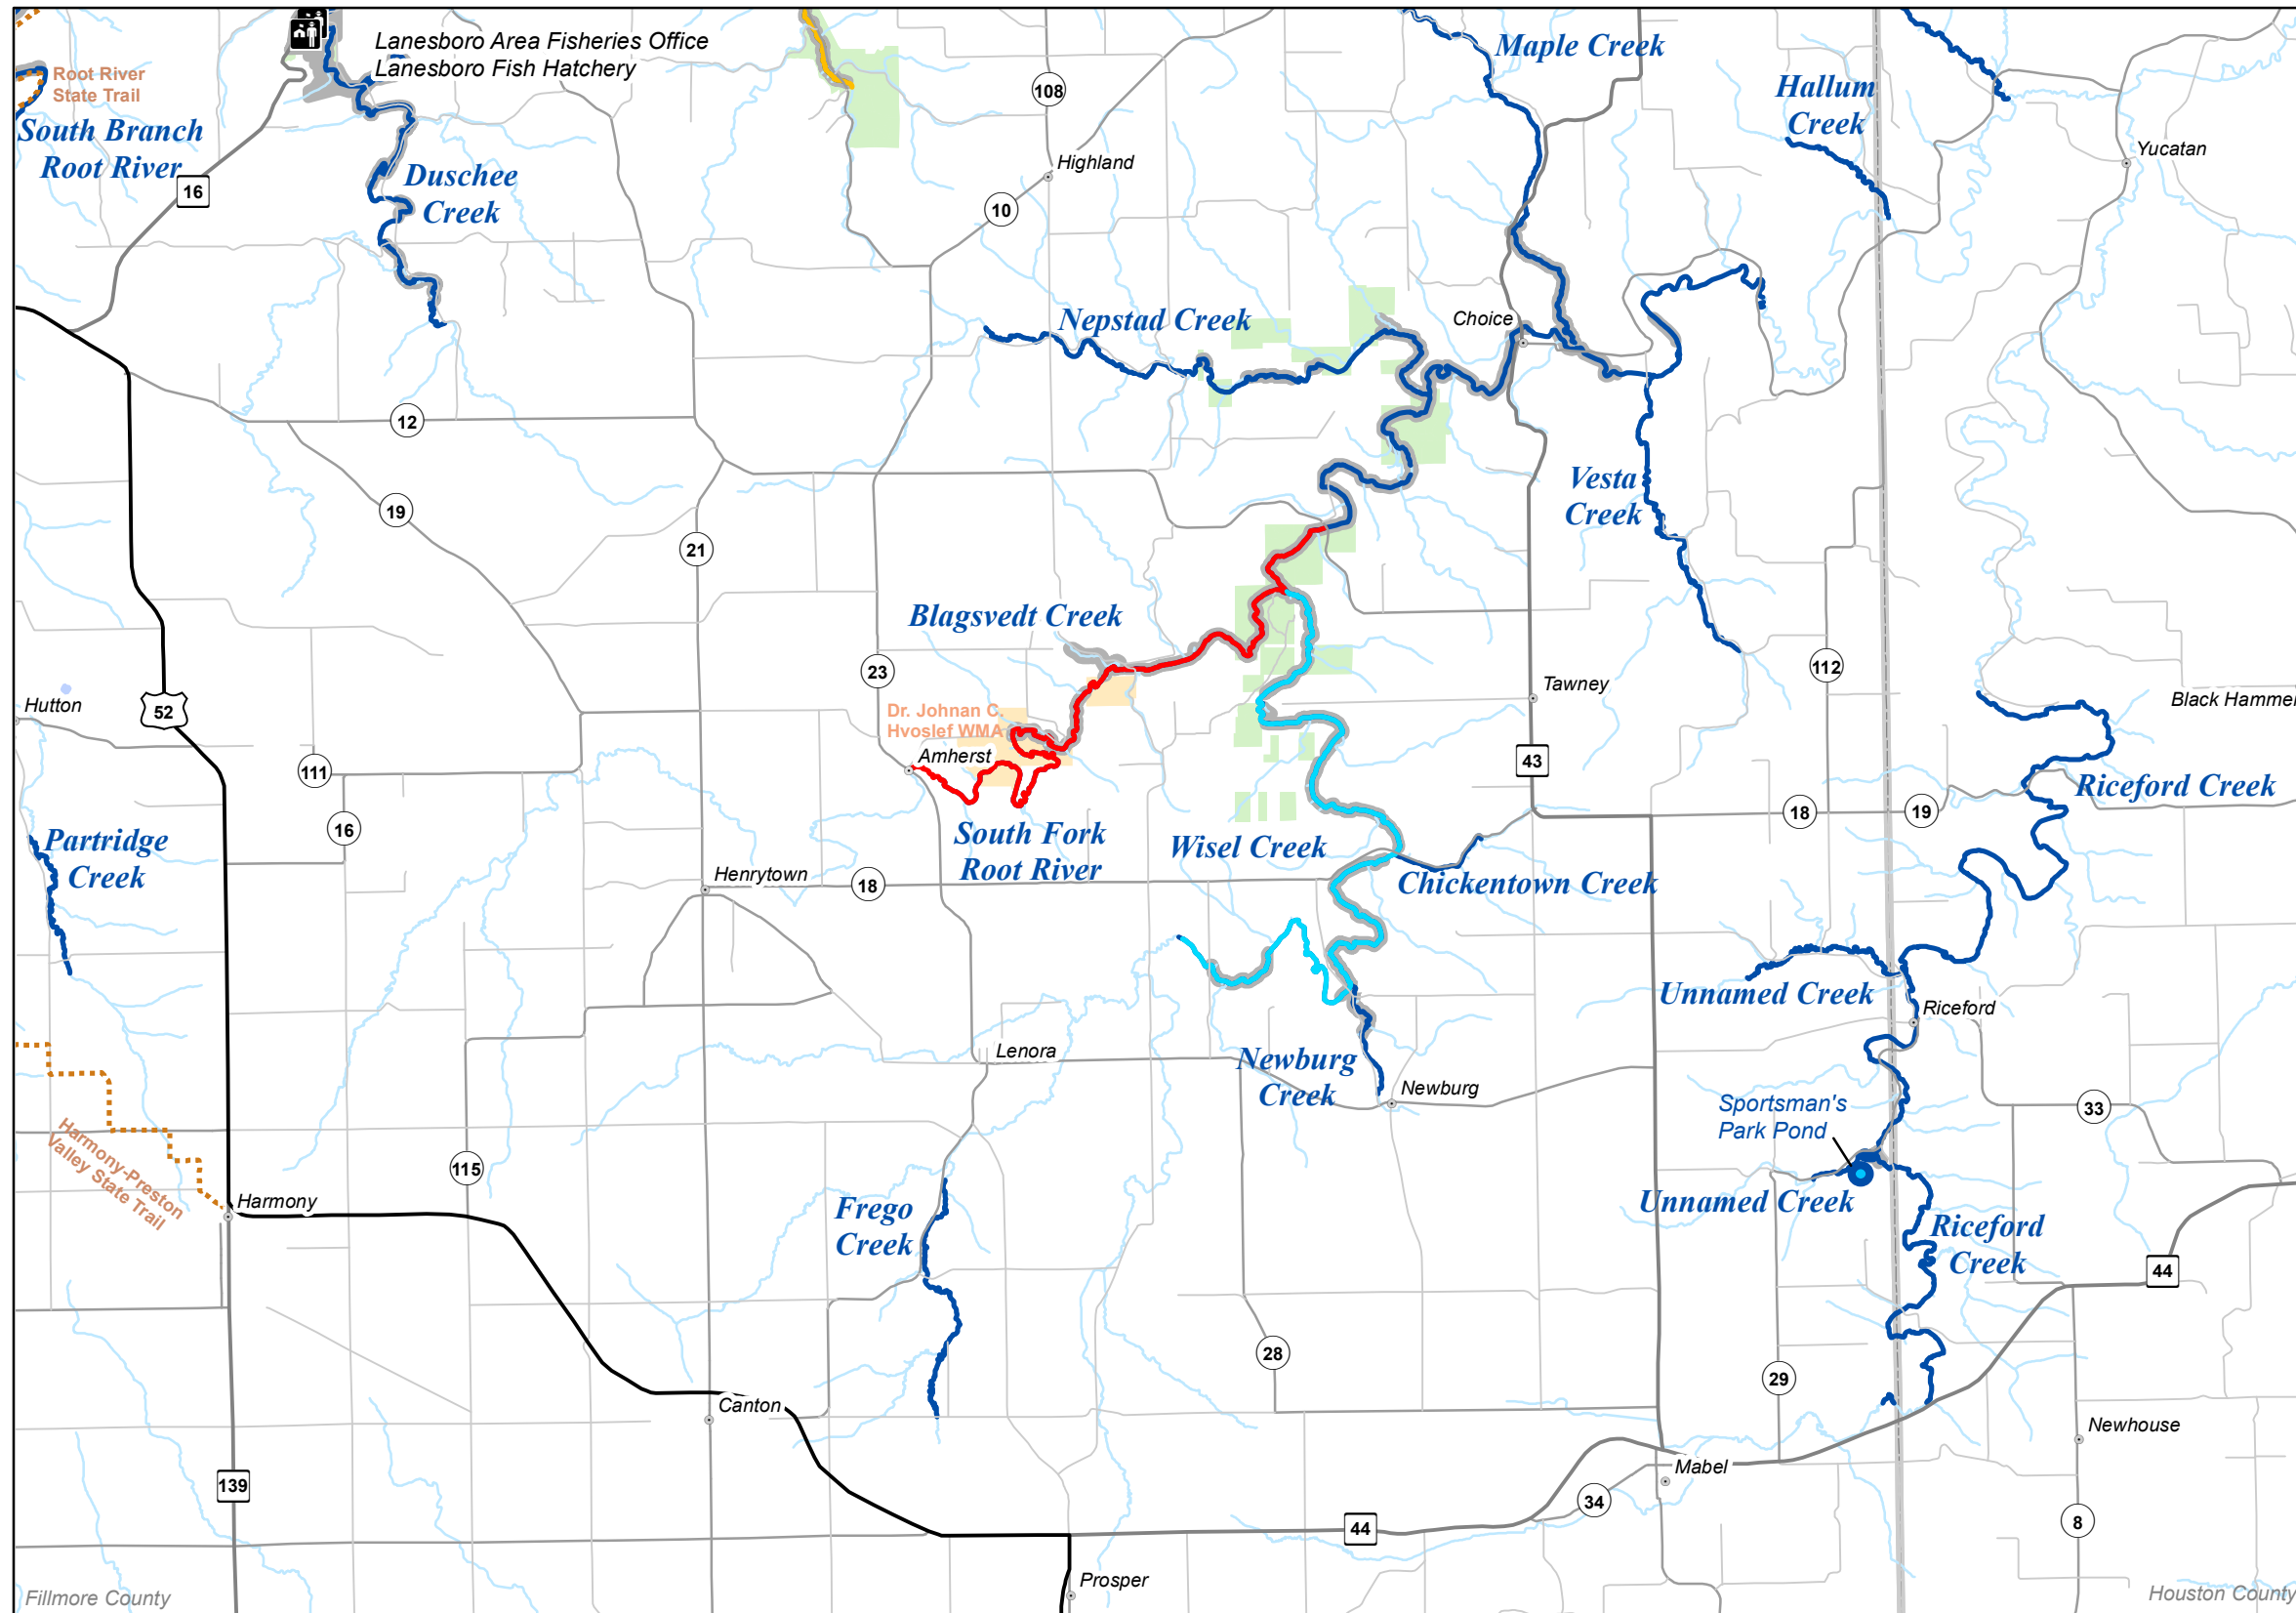

# SEMAP 2

### Legend

- Fisheries Offices
- Interstates
- Federal Highways
- State Highways
- County Roads
- Township Roads
- DNR Administered State Trails
- 12 to 16 Inch Protected Slot for All Trout (Artificial Lures or Flies Only)
- 12 to 16 Inch Protected Slot for All Trout (Bait Allowed)
- 12 Inch Minimum for Brook Trout, Bag Limit of 1 (Artificial Lures or Flies Only)
- Catch & Release for All Trout (Artificial Lures or Flies Only)
- Catch & Release for All Trout (Bait Allowed)
- Catch & Release for Brook Trout
- Fishable Trout Streams
- Streams
- Lakes
- Designated Trout Lakes
- Non Designated Trout Lakes**
- No Special Regulation
- Special Regulation - See Regulations Booklet
- Minnesota Valley Wildlife Refuge
- State Park Boundary
- Wildlife Management Areas - Publicly Accessible
- Scientific and Natural Area Boundaries
- Forestry Land
- Fishing Easements or Public Land
- Military Bases
- County Boundaries