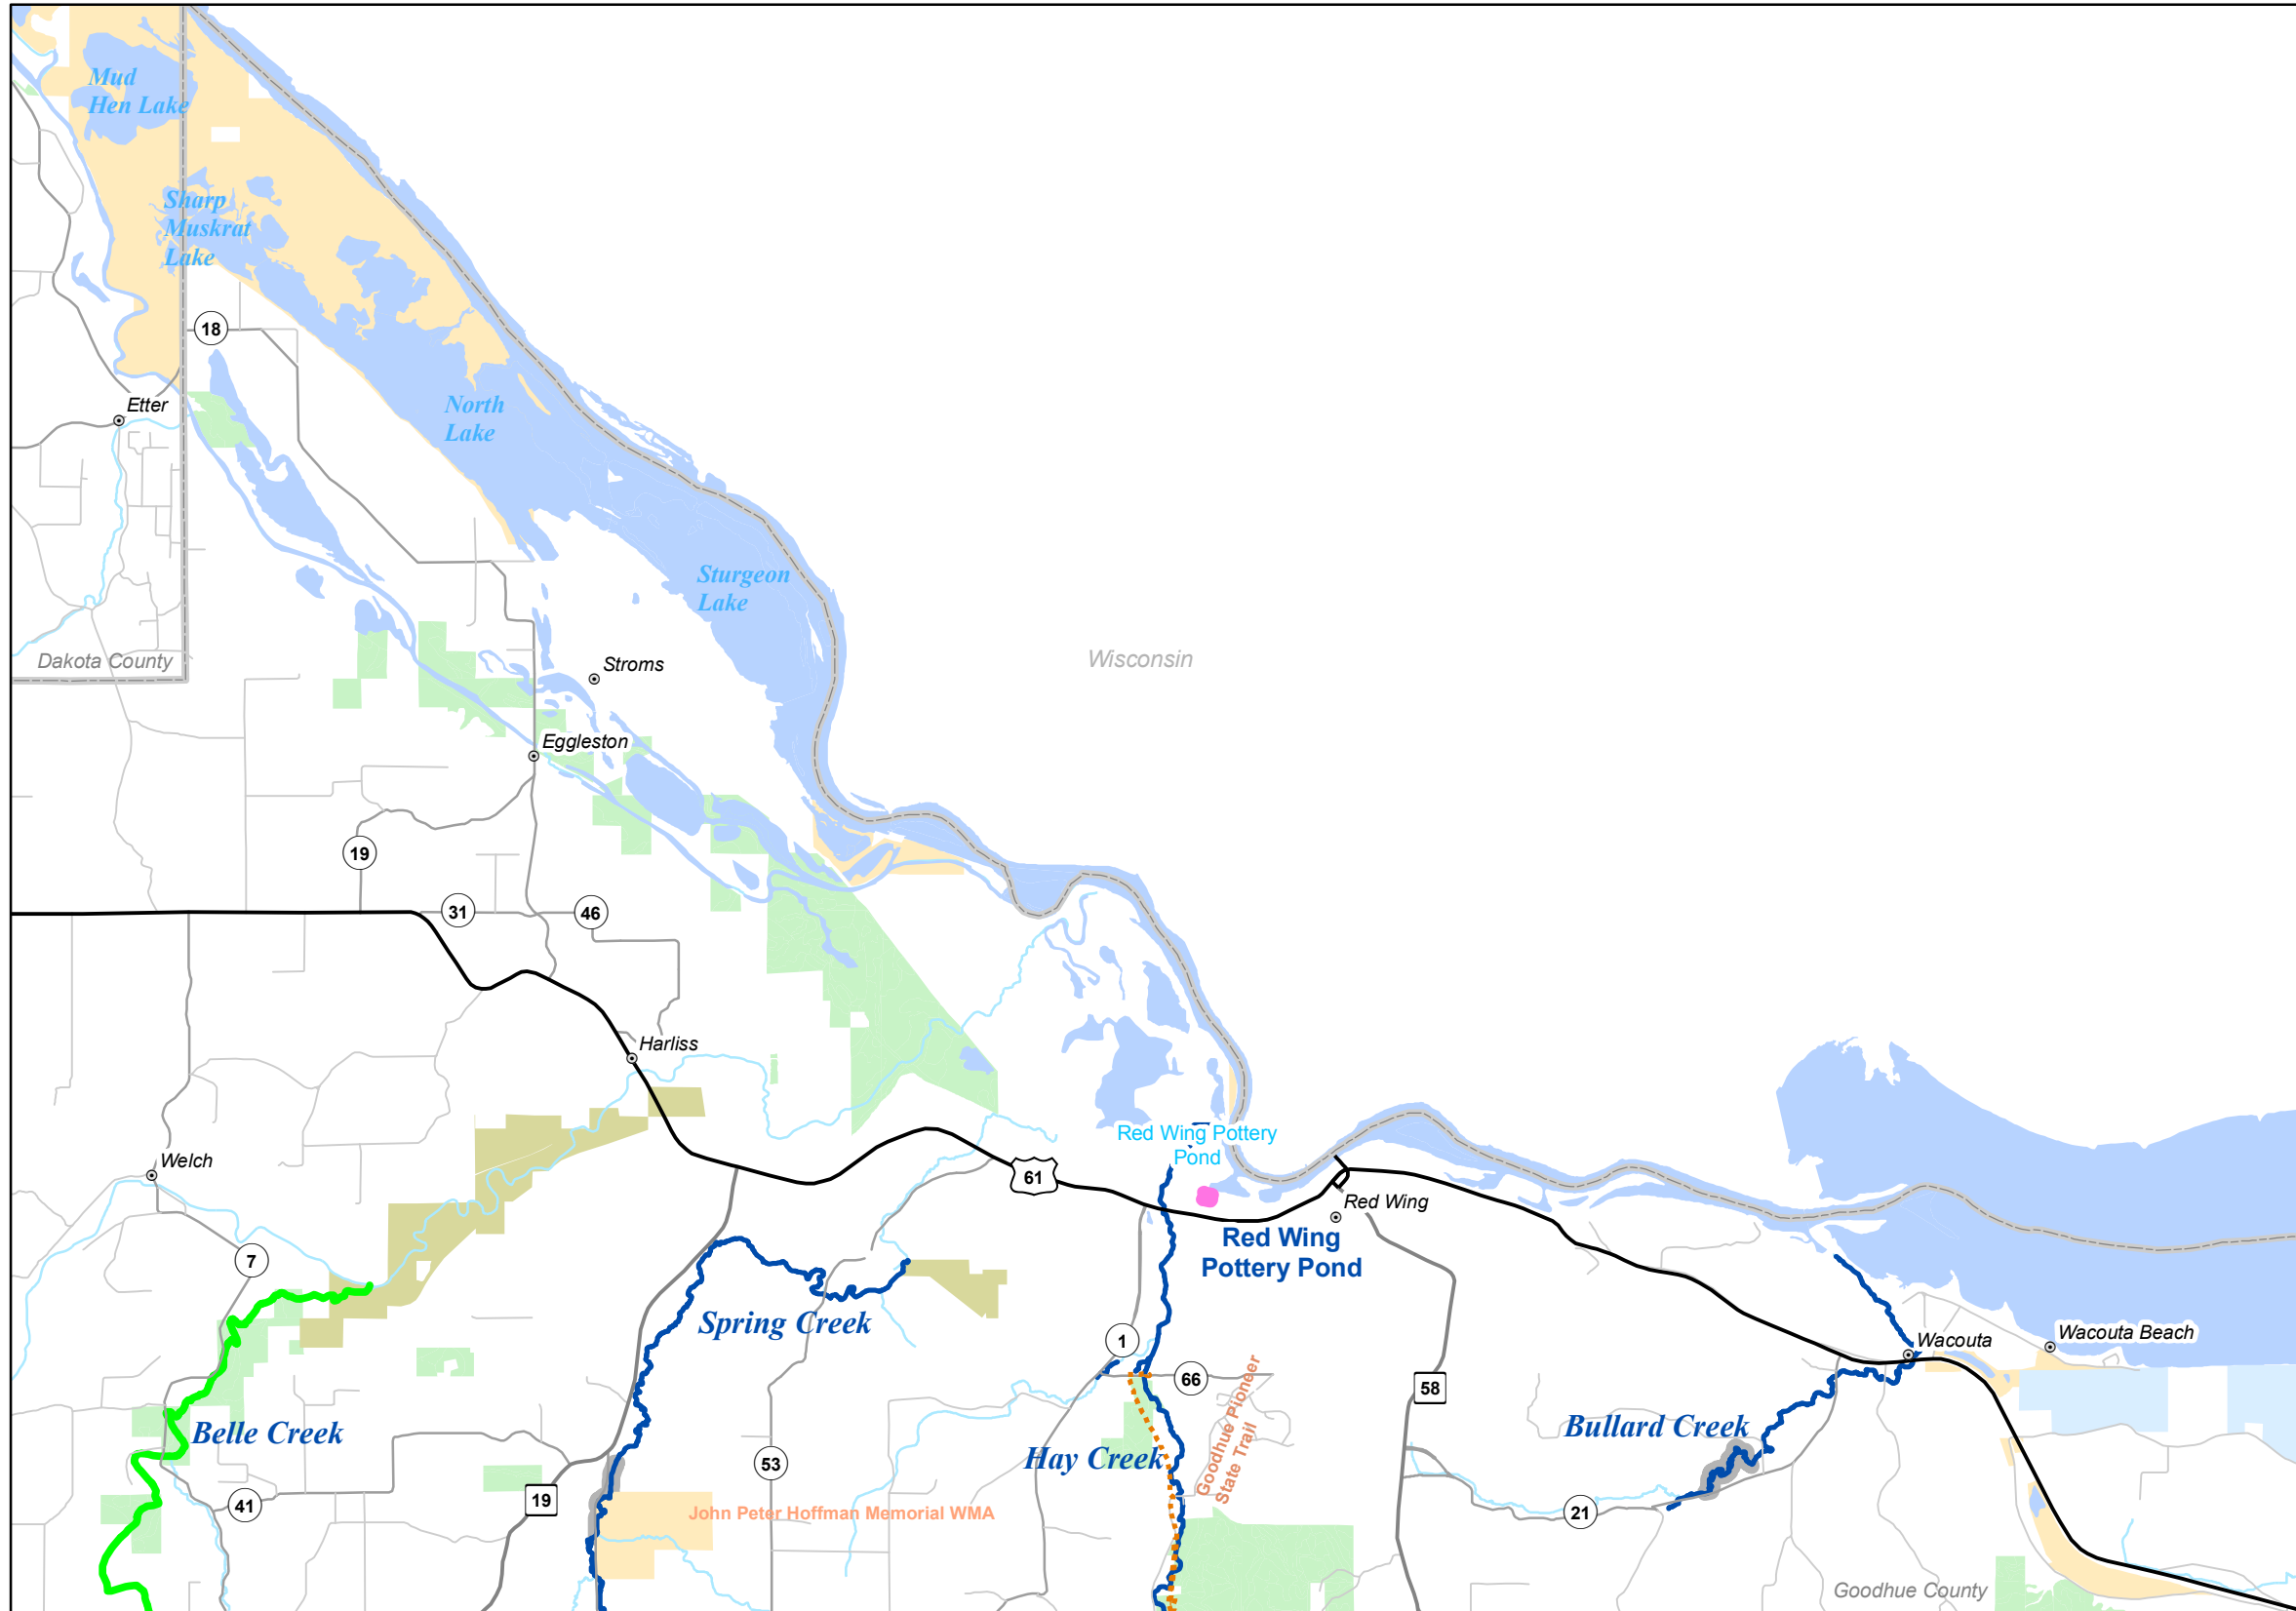

# SE MAP 16

### Legend

- Fisheries Offices
- Interstates
- Federal Highways
- State Highways
- County Roads
- Township Roads
- DNR Administered State Trails
- 12 to 16 Inch Protected Slot for All Trout (Artificial Lures or Flies Only)
- 12 to 16 Inch Protected Slot for All Trout (Bait Allowed)
- 12 Inch Minimum for Brook Trout, Bag Limit of 1 (Artificial Lures or Flies Only)
- Catch & Release for All Trout (Artificial Lures or Flies Only)
- Catch & Release for All Trout (Bait Allowed)
- Catch & Release for Brook Trout
- Fishable Trout Streams
- Streams
- Lakes
- Designated Trout Lakes
- Non Designated Trout Lakes**
- No Special Regulation
- Special Regulation - See Regulations Booklet
- Minnesota Valley Wildlife Refuge
- State Park Boundary
- Wildlife Management Areas - Publicly Accessible
- Scientific and Natural Area Boundaries
- Forestry Land
- Fishing Easements or Public Land
- Military Bases
- County Boundaries