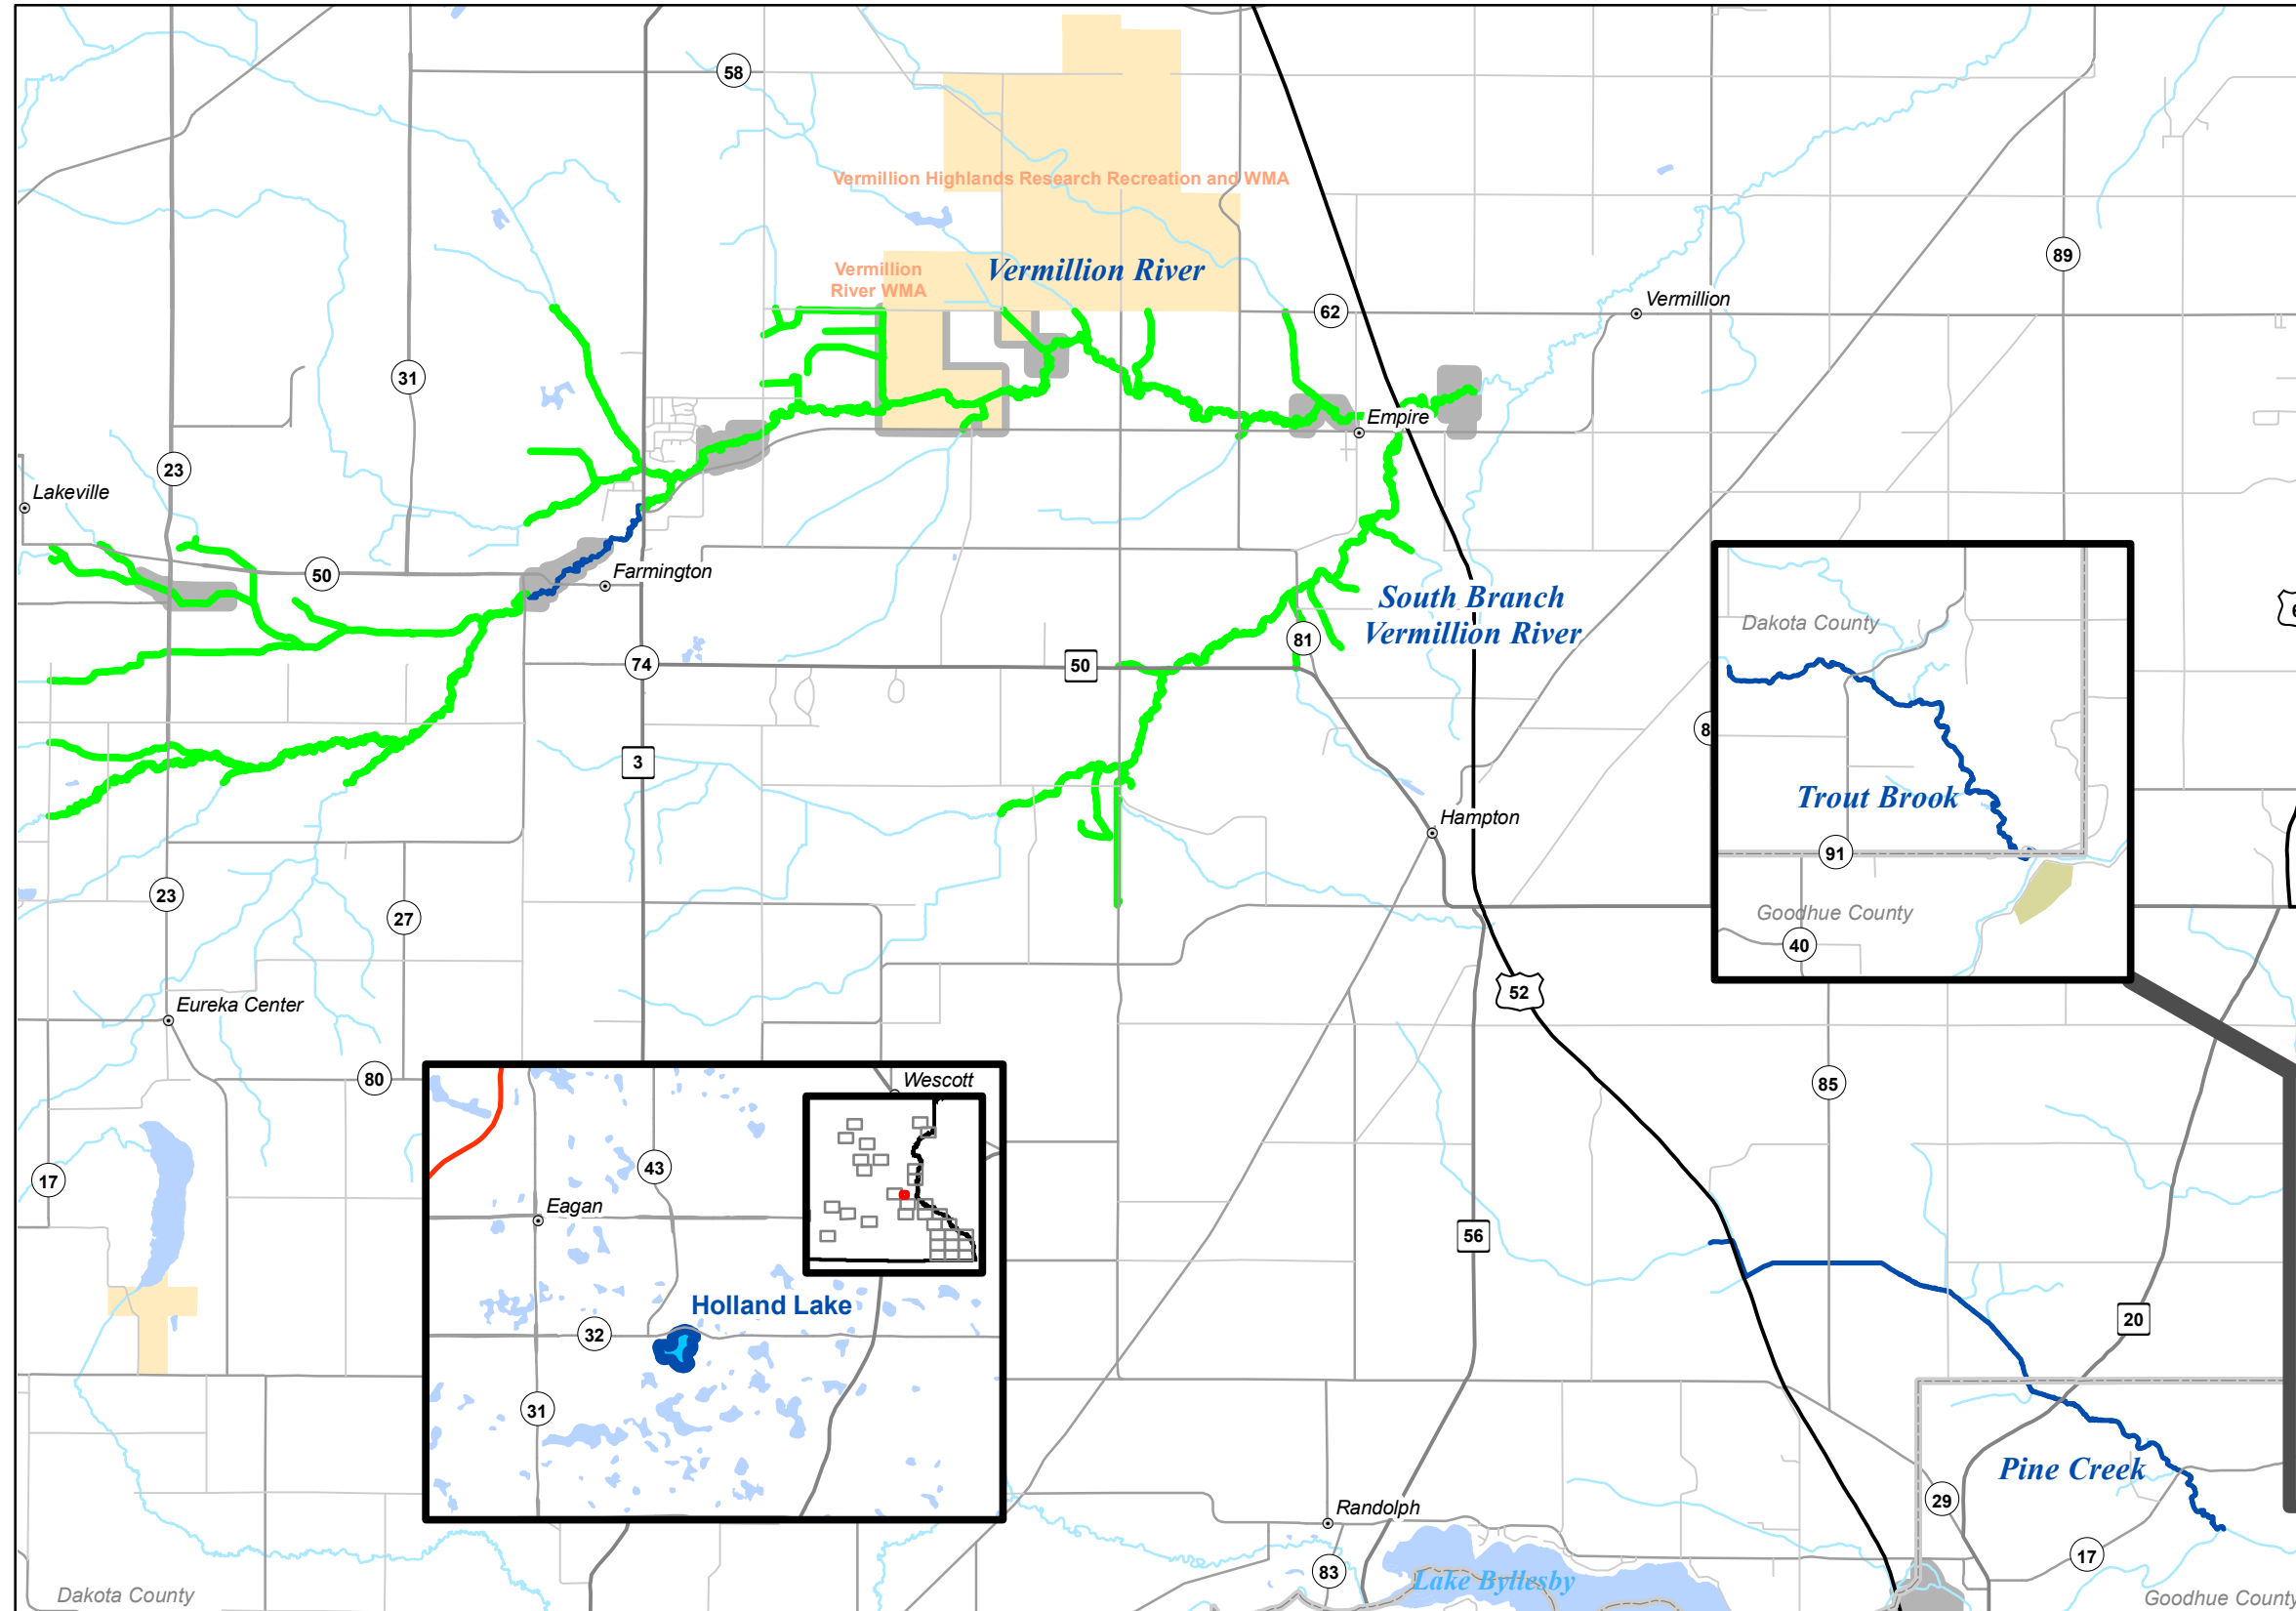

# SE MAP 15

### Legend

- Fisheries Offices
- Interstates
- Federal Highways
- State Highways
- County Roads
- Township Roads
- DNR Administered State Trails
- 12 to 16 Inch Protected Slot for All Trout (Artificial Lures or Flies Only)
- 12 to 16 Inch Protected Slot for All Trout (Bait Allowed)
- 12 Inch Minimum for Brook Trout, Bag Limit of 1 (Artificial Lures or Flies Only)
- Catch & Release for All Trout (Artificial Lures or Flies Only)
- Catch & Release for All Trout (Bait Allowed)
- Catch & Release for Brook Trout
- Fishable Trout Streams
- Streams
- Lakes
- Designated Trout Lakes
- Non Designated Trout Lakes**
- No Special Regulation
- Special Regulation - See Regulations Booklet
- Minnesota Valley Wildlife Refuge
- State Park Boundary
- Wildlife Management Areas - Publicly Accessible
- Scientific and Natural Area Boundaries
- Forestry Land
- Fishing Easements or Public Land
- Military Bases
- County Boundaries