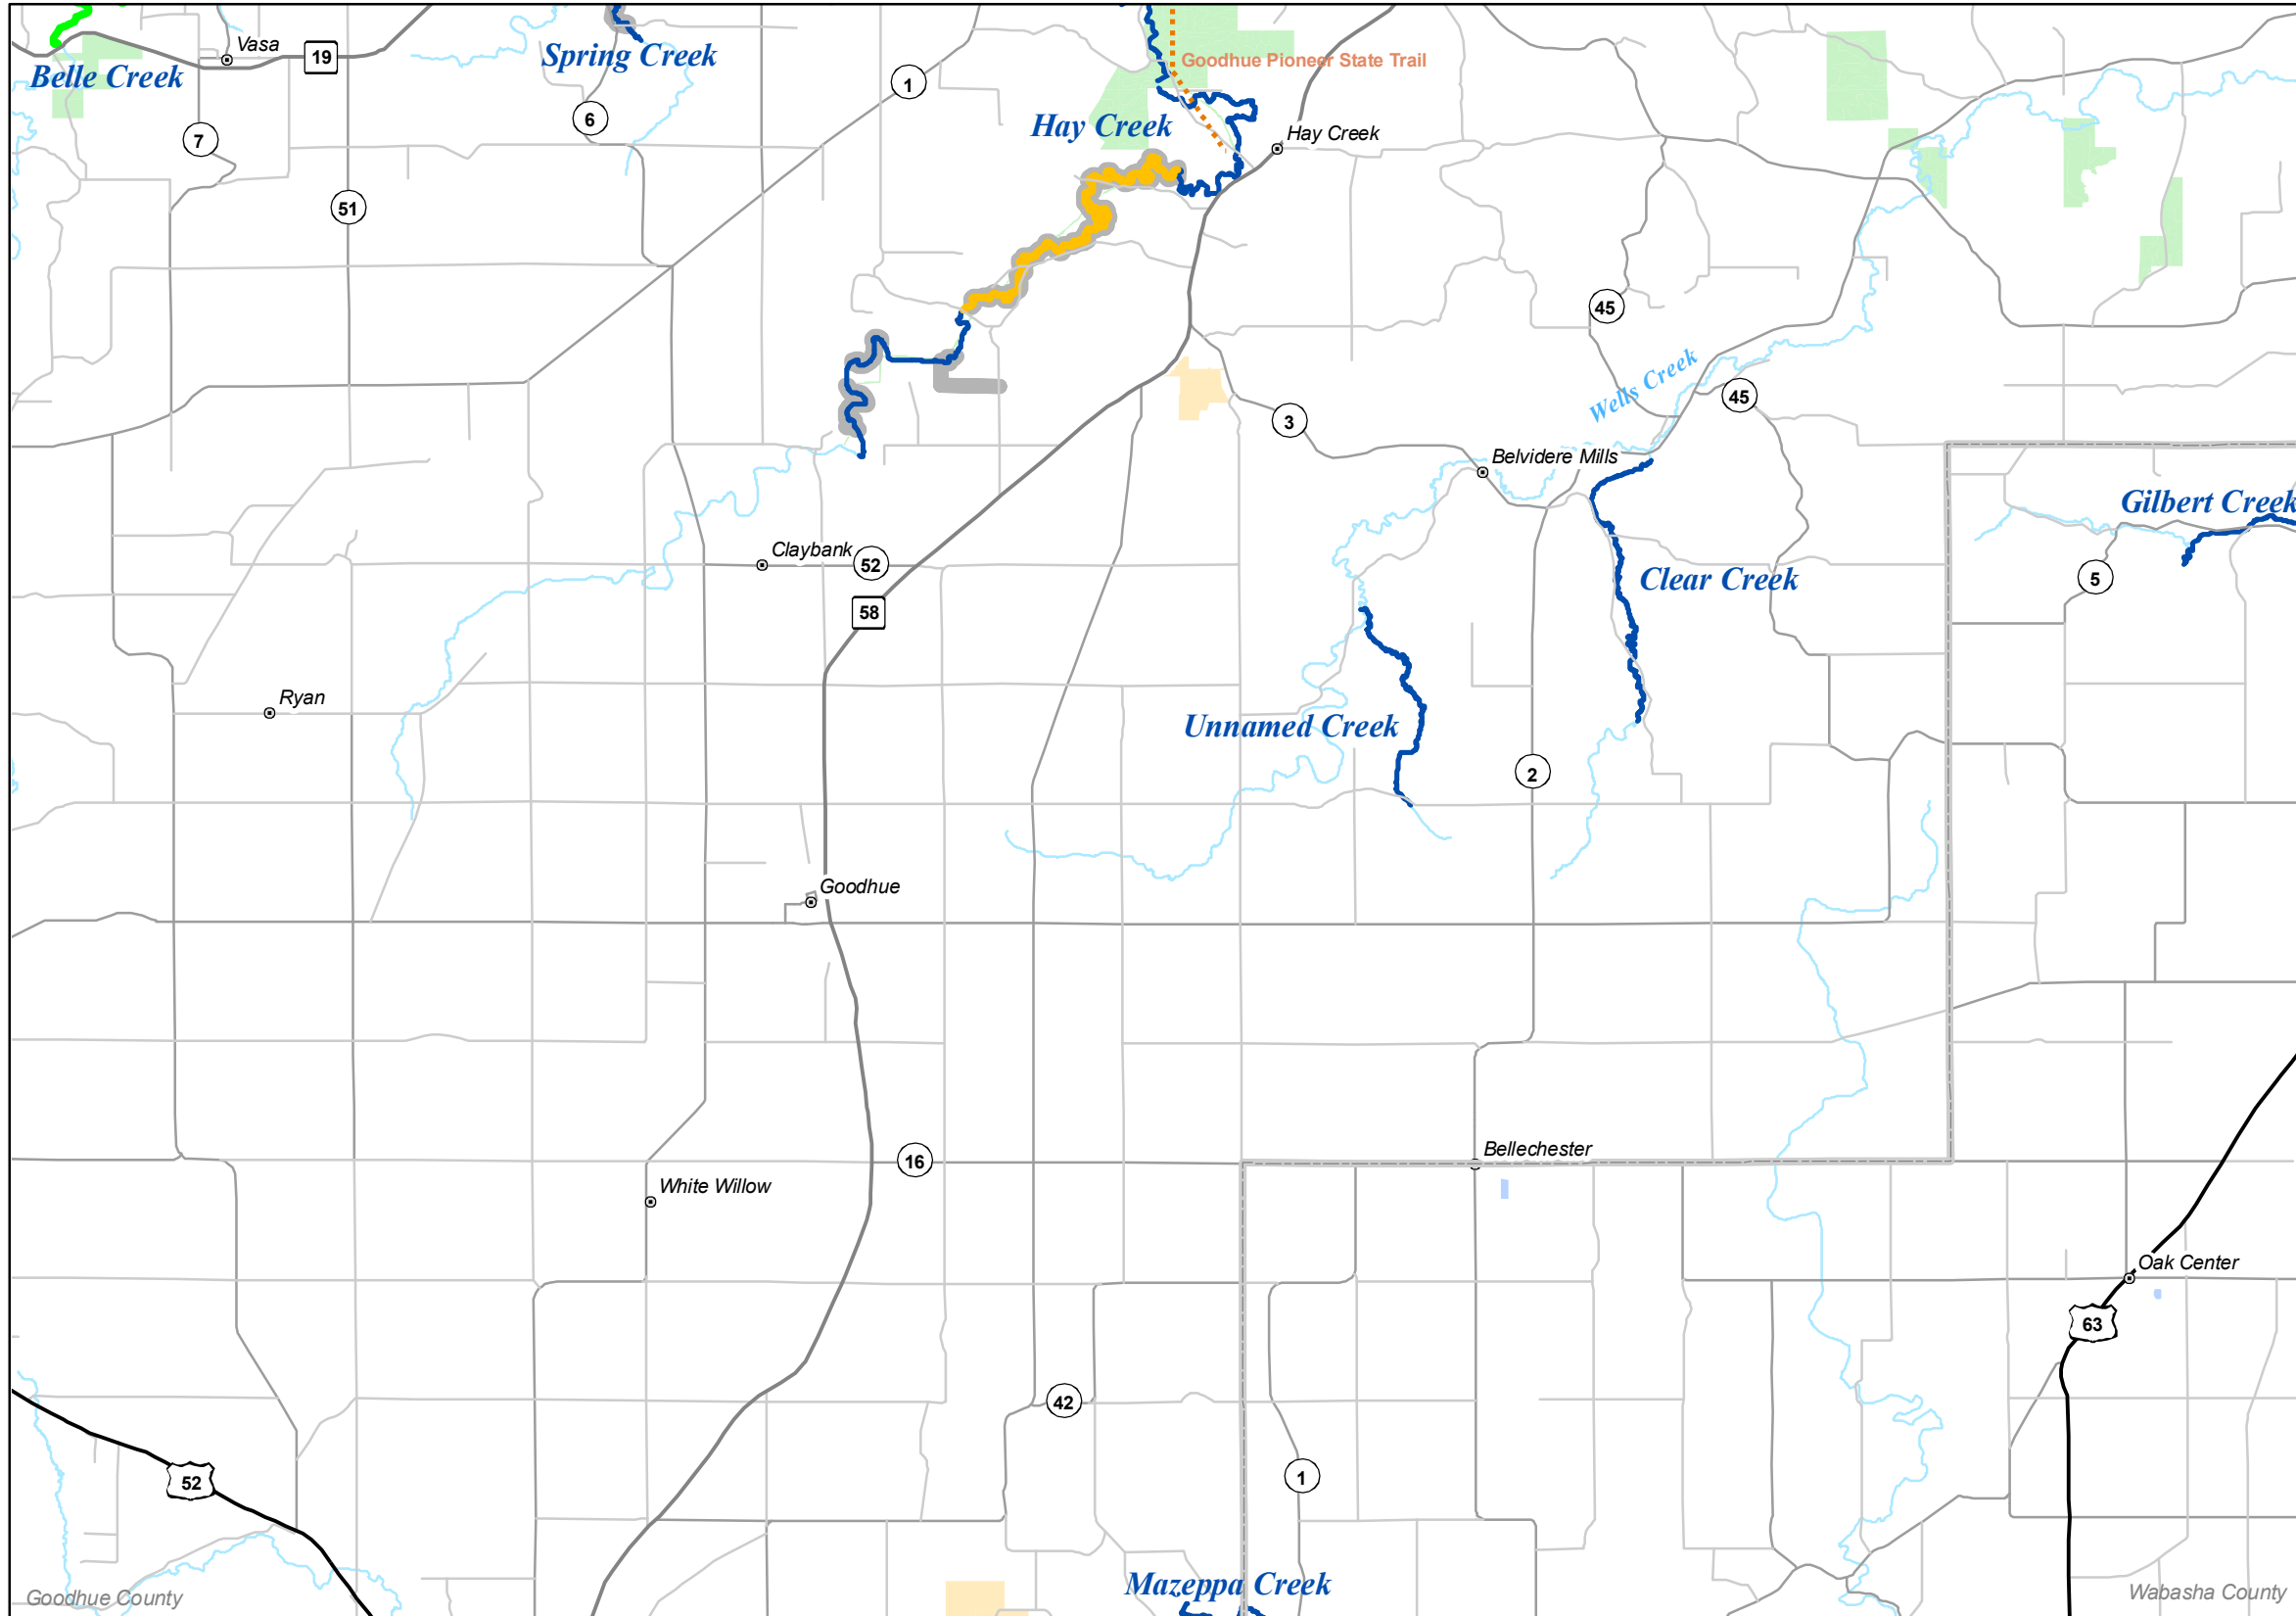

SE MAP 13

Legend

- Fisheries Offices
- Interstates
- Federal Highways
- State Highways
- County Roads
- Township Roads
- DNR Administered State Trails
- 12 to 16 Inch Protected Slot for All Trout (Artificial Lures or Flies Only)
- 12 to 16 Inch Protected Slot for All Trout (Bait Allowed)
- 12 Inch Minimum for Brook Trout, Bag Limit of 1 (Artificial Lures or Flies Only)
- Catch & Release for All Trout (Artificial Lures or Flies Only)
- Catch & Release for All Trout (Bait Allowed)
- Catch & Release for Brook Trout
- Fishable Trout Streams
- Streams
- Lakes
- Designated Trout Lakes
- Non Designated Trout Lakes**
- No Special Regulation
- Special Regulation - See Regulations Booklet
- Minnesota Valley Wildlife Refuge
- State Park Boundary
- Wildlife Management Areas - Publicly Accessible
- Scientific and Natural Area Boundaries
- Forestry Land
- Fishing Easements or Public Land
- Military Bases
- County Boundaries