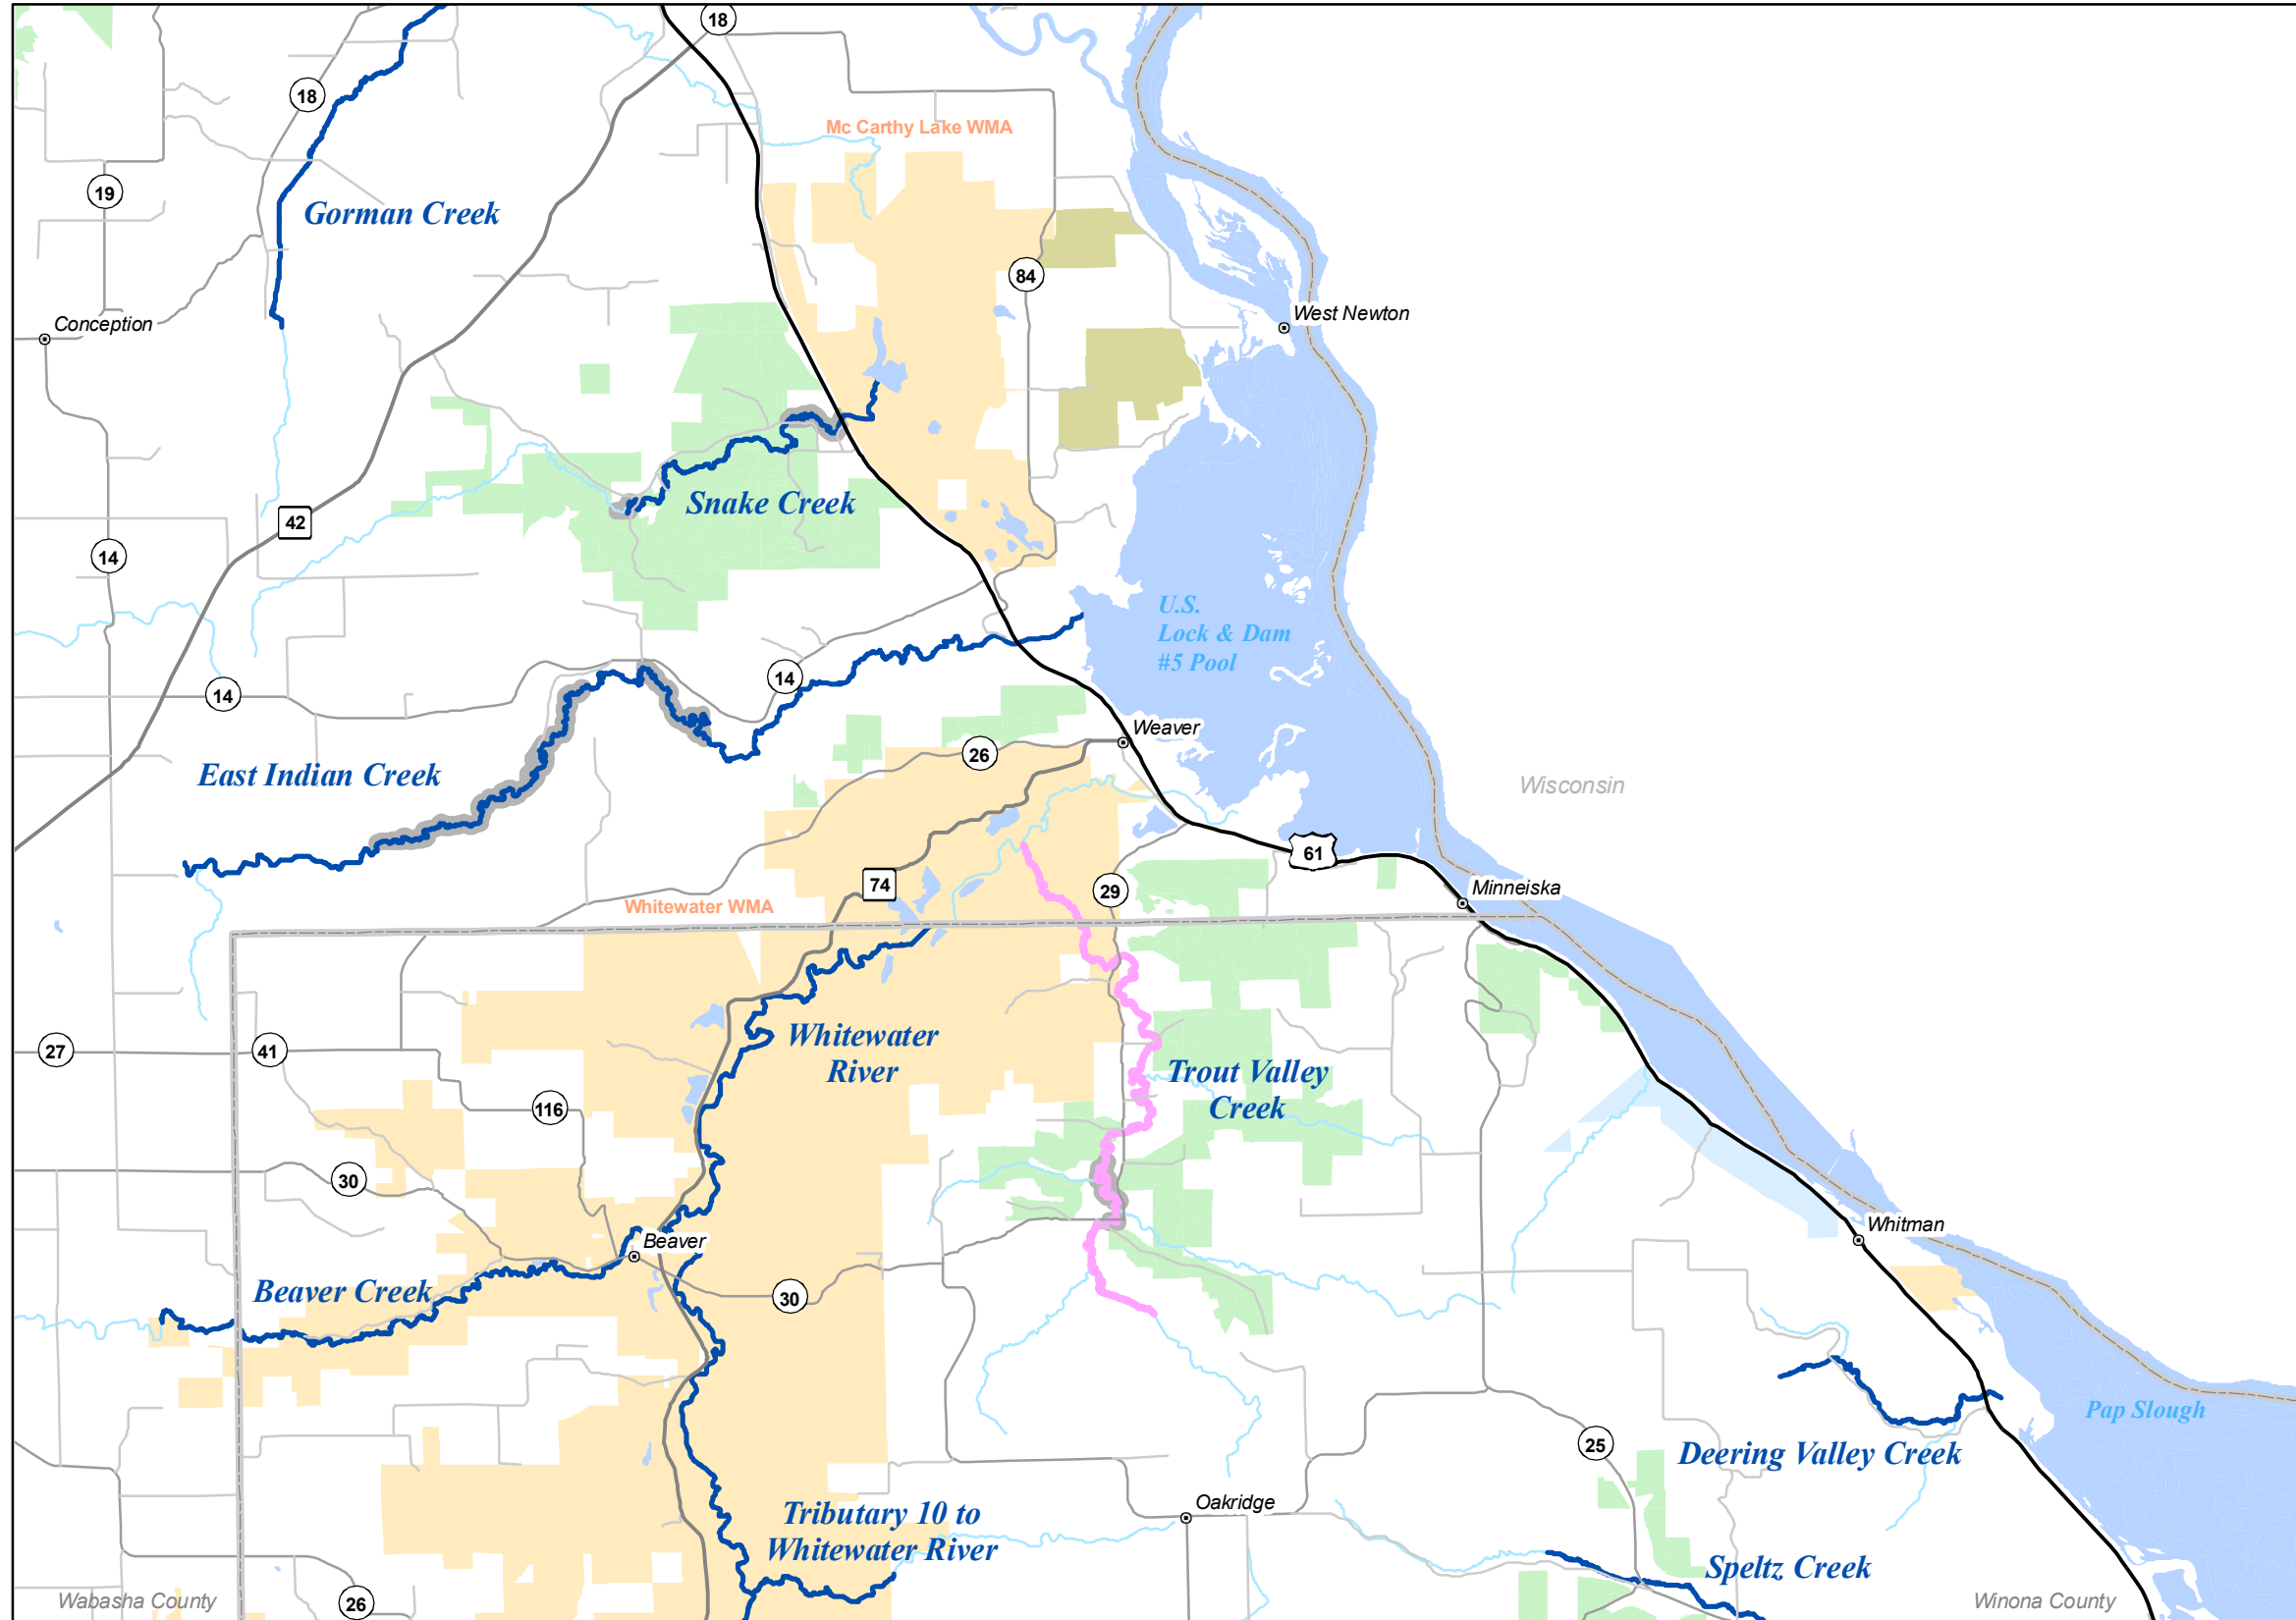

SE MAP 11

Legend

- Fisheries Offices
- Interstates
- Federal Highways
- State Highways
- County Roads
- Township Roads
- DNR Administered State Trails
- 12 to 16 Inch Protected Slot for All Trout (Artificial Lures or Flies Only)
- 12 to 16 Inch Protected Slot for All Trout (Bait Allowed)
- 12 Inch Minimum for Brook Trout, Bag Limit of 1 (Artificial Lures or Flies Only)
- Catch & Release for All Trout (Artificial Lures or Flies Only)
- Catch & Release for All Trout (Bait Allowed)
- Catch & Release for Brook Trout
- Fishable Trout Streams
- Streams
- Lakes
- Designated Trout Lakes
- Non Designated Trout Lakes**
- No Special Regulation
- Special Regulation - See Regulations Booklet
- Minnesota Valley Wildlife Refuge
- State Park Boundary
- Wildlife Management Areas - Publicly Accessible
- Scientific and Natural Area Boundaries
- Forestry Land
- Fishing Easements or Public Land
- Military Bases
- County Boundaries