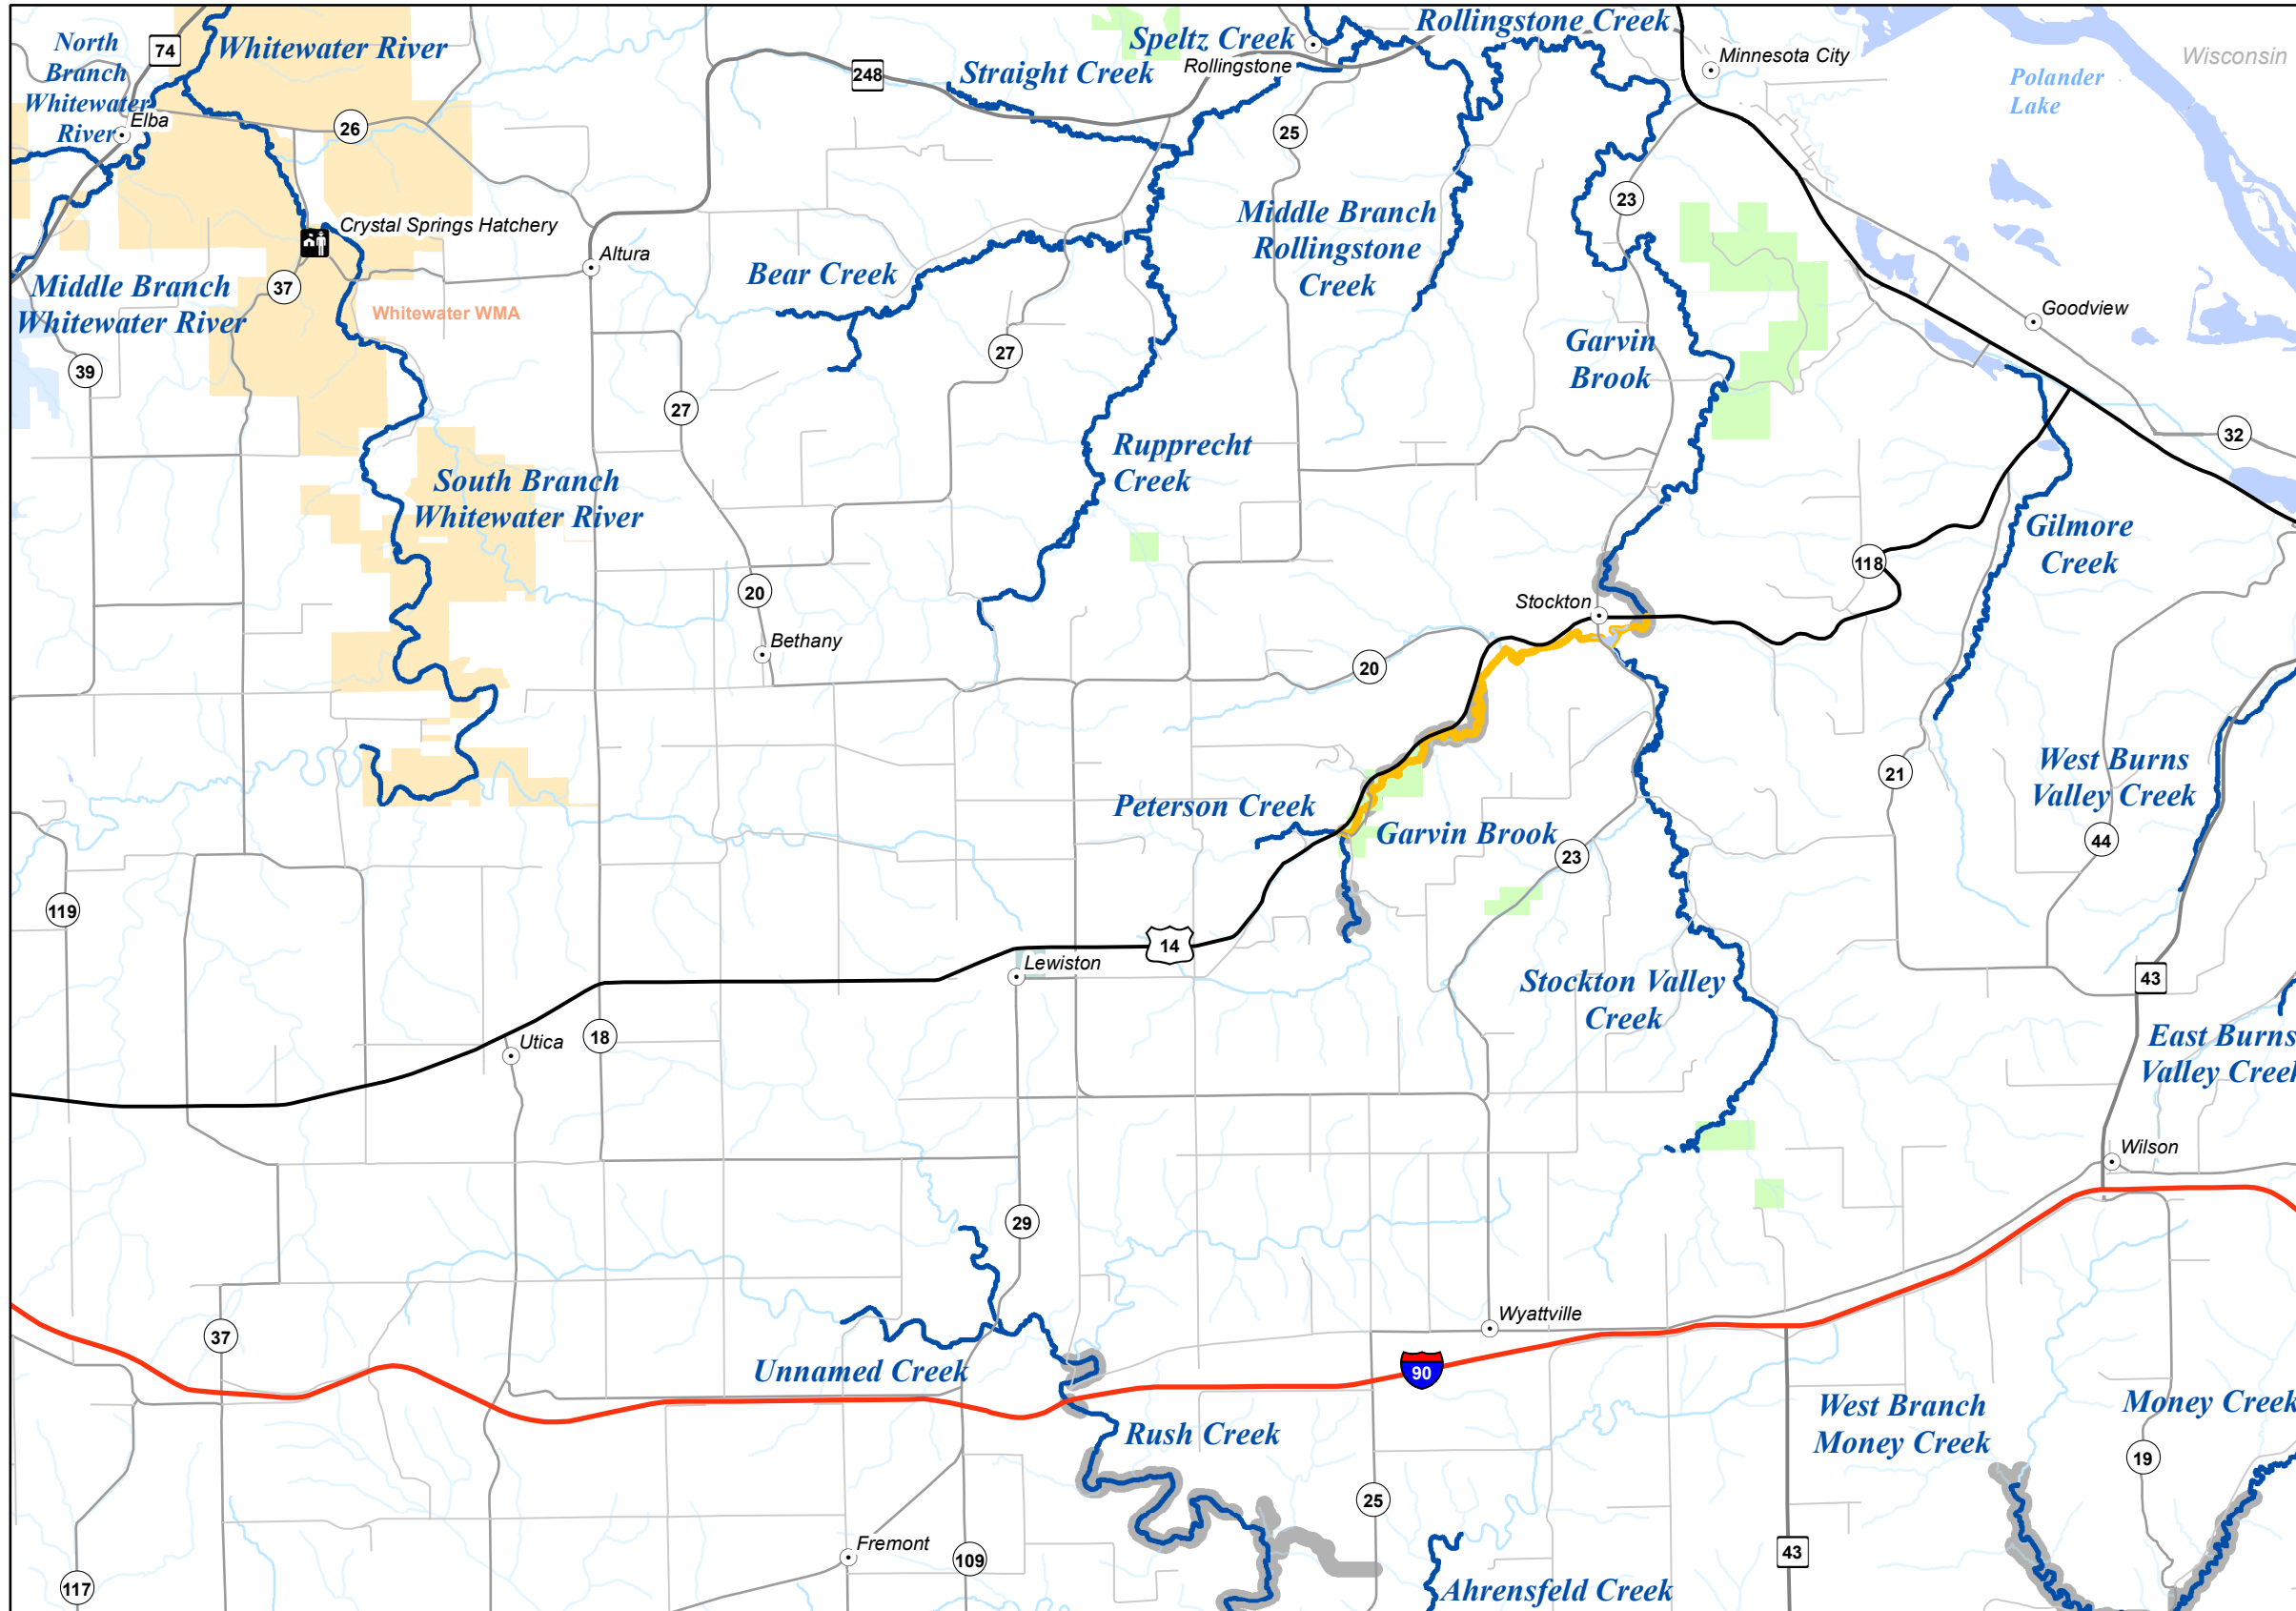

# SE, Map 8

### Legend

- State Parks Trout Regulation
- Fisheries Offices
- Interstates
- Federal Highways
- State Highways
- County Roads
- Township Roads
- DNR Administered State Trails
- 12 to 16 Inch Protected Slot for All Trout (Artificial Lures or Flies Only)
- 12 to 16 Inch Protected Slot for All Trout (Bait Allowed)
- 12 Inch Minimum for Brook Trout, Bag Limit of 1 (Artificial Lures or Flies Only)
- Catch & Release for All Trout (Artificial Lures or Flies Only)
- Catch & Release for All Trout (Bait Allowed)
- Catch & Release for Brook Trout
- Fishable Trout Streams
- Streams
- Lakes
- Designated Trout Lakes
- DNR Managed Trout Lakes - non designated
- Minnesota Valley Wildlife Refuge
- State Park Boundary
- Wildlife Management Areas - Publicly Accessible
- Scientific and Natural Area Boundaries
- Forestry Land
- Fishing Easements or Public Land
- County Boundaries