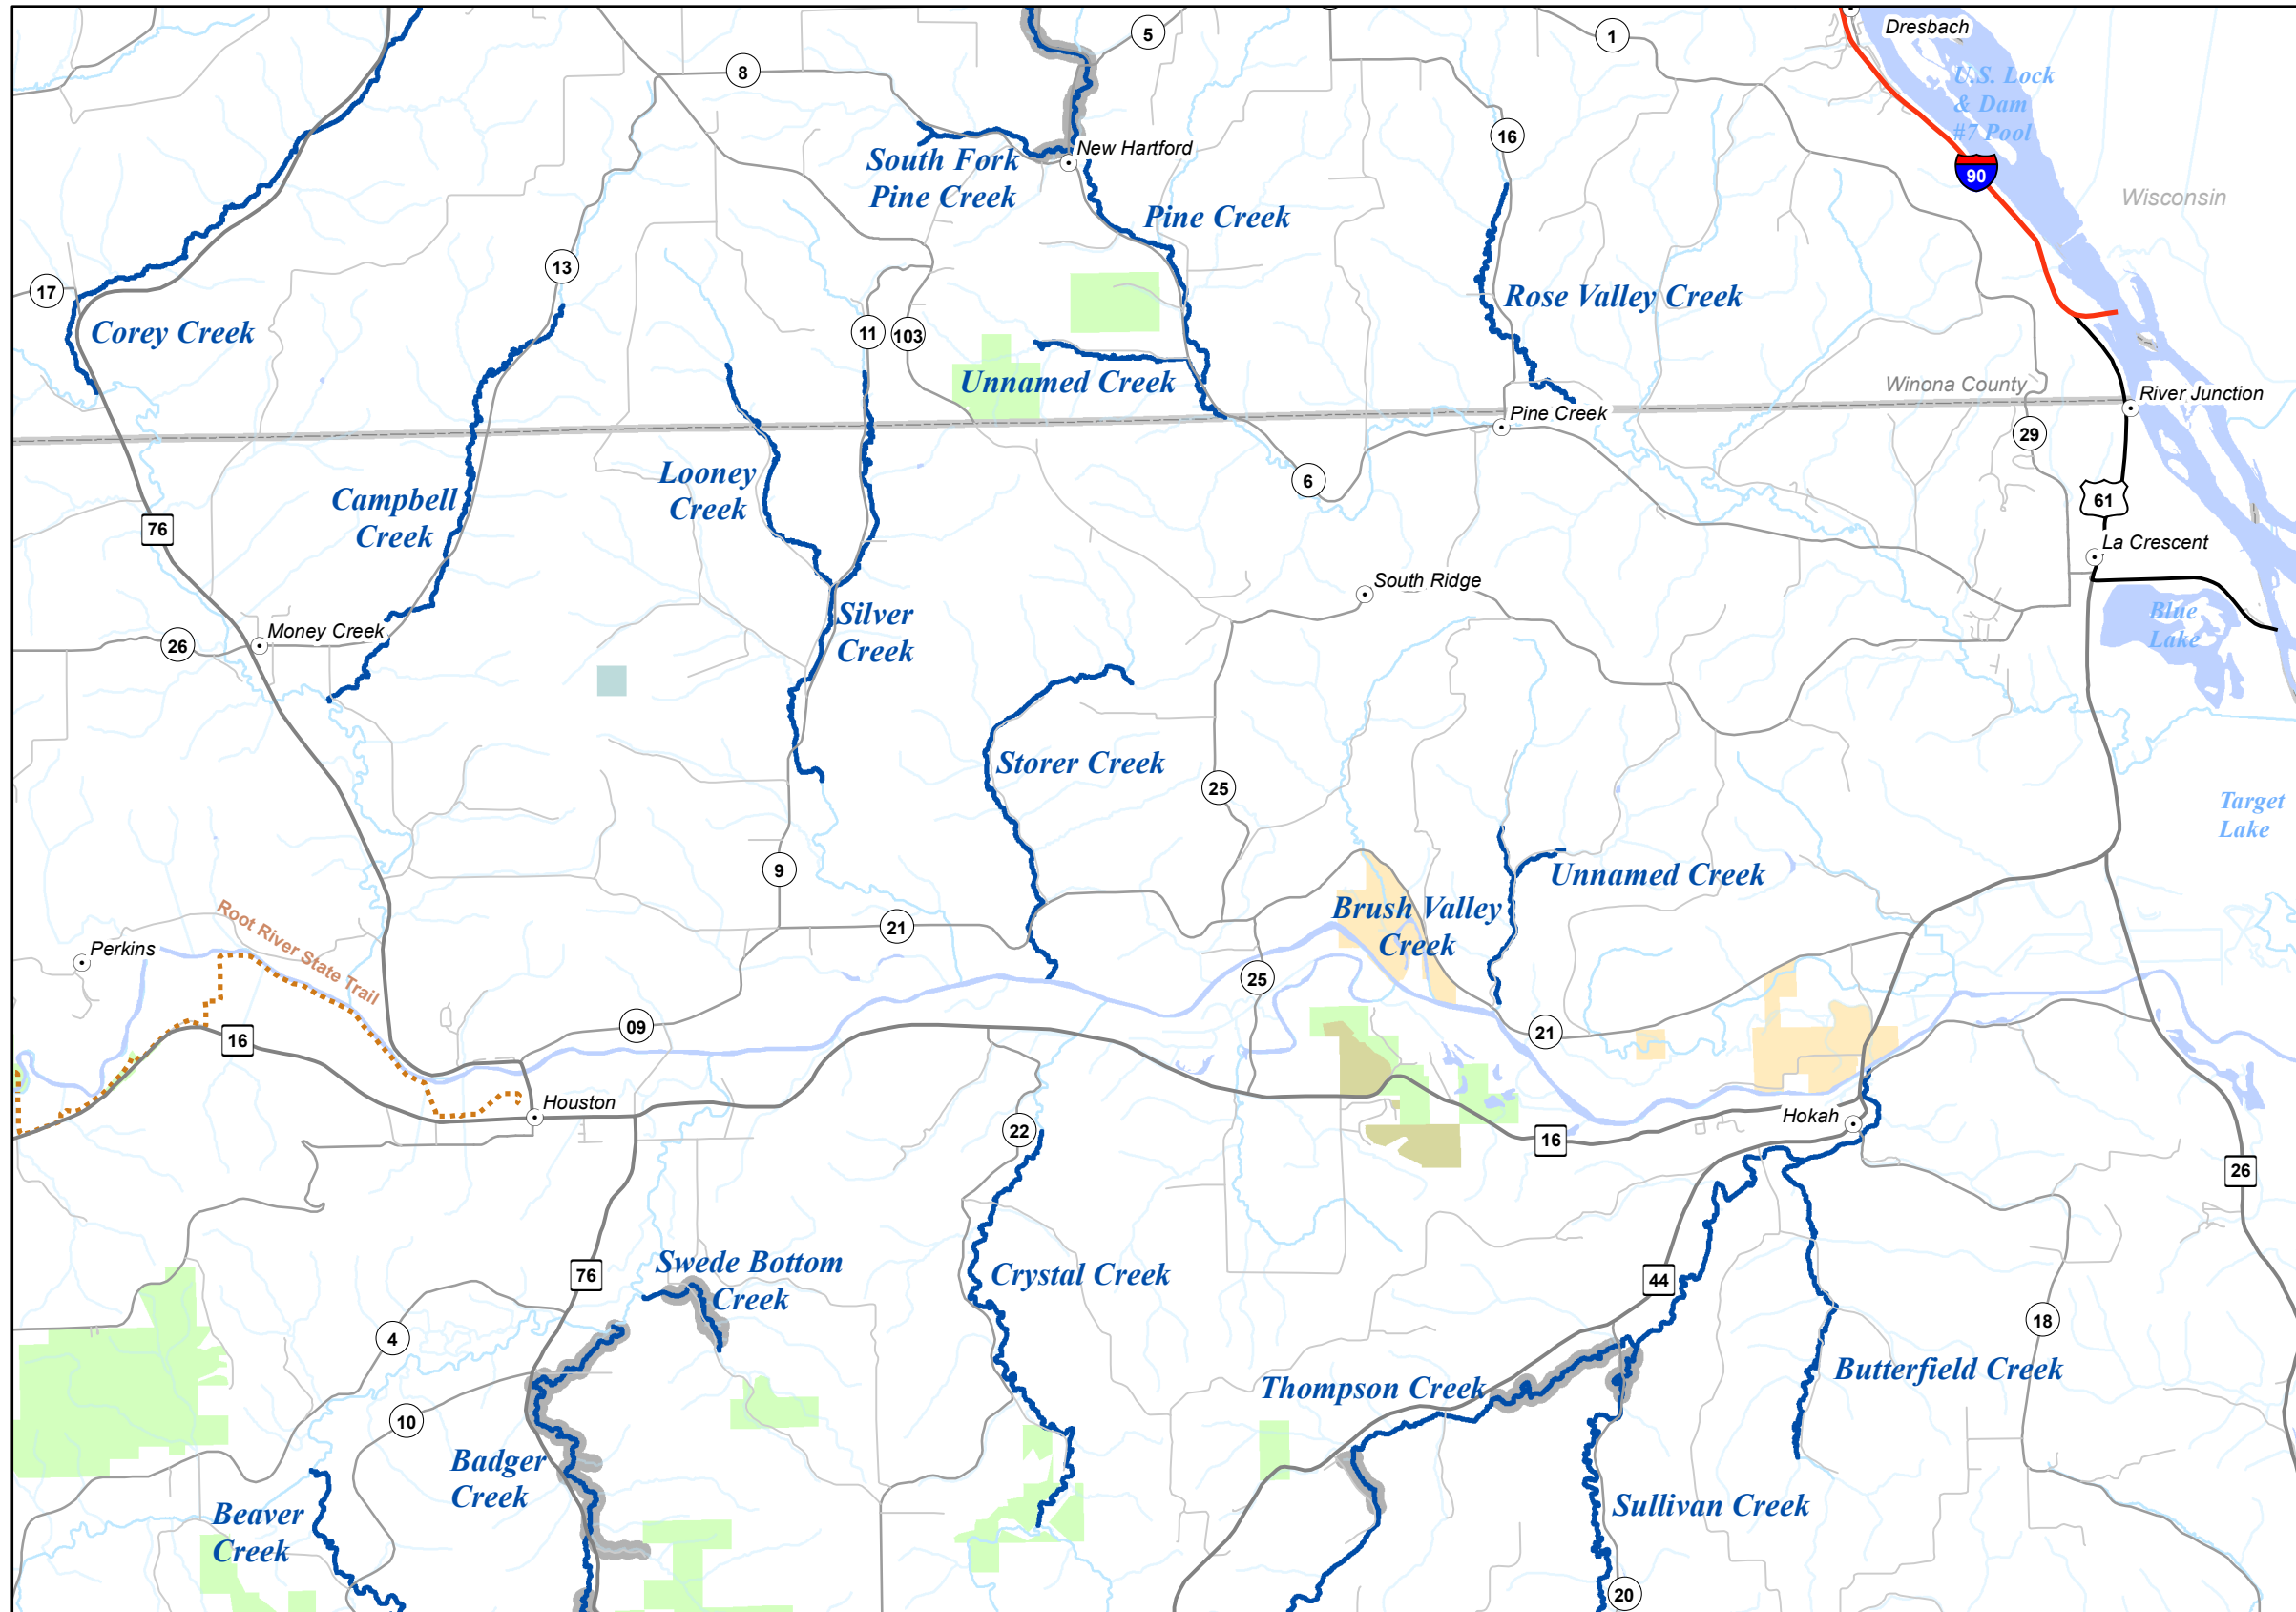

SE, Map 6

Legend

- State Parks Trout Regulation
- Fisheries Offices
- Interstates
- Federal Highways
- State Highways
- County Roads
- Township Roads
- DNR Administered State Trails
- 12 to 16 Inch Protected Slot for All Trout (Artificial Lures or Flies Only)
- 12 to 16 Inch Protected Slot for All Trout (Bait Allowed)
- 12 Inch Minimum for Brook Trout, Bag Limit of 1 (Artificial Lures or Flies Only)
- Catch & Release for All Trout (Artificial Lures or Flies Only)
- Catch & Release for All Trout (Bait Allowed)
- Catch & Release for Brook Trout
- Fishable Trout Streams
- Streams
- Lakes
- Designated Trout Lakes
- DNR Managed Trout Lakes - non designated
- Minnesota Valley Wildlife Refuge
- State Park Boundary
- Wildlife Management Areas - Publicly Accessible
- Scientific and Natural Area Boundaries
- Forestry Land
- Fishing Easements or Public Land
- County Boundaries

For detailed information on trout angling regulations see the Minnesota Fishing Regulations booklet and observe signs posted on the stream.