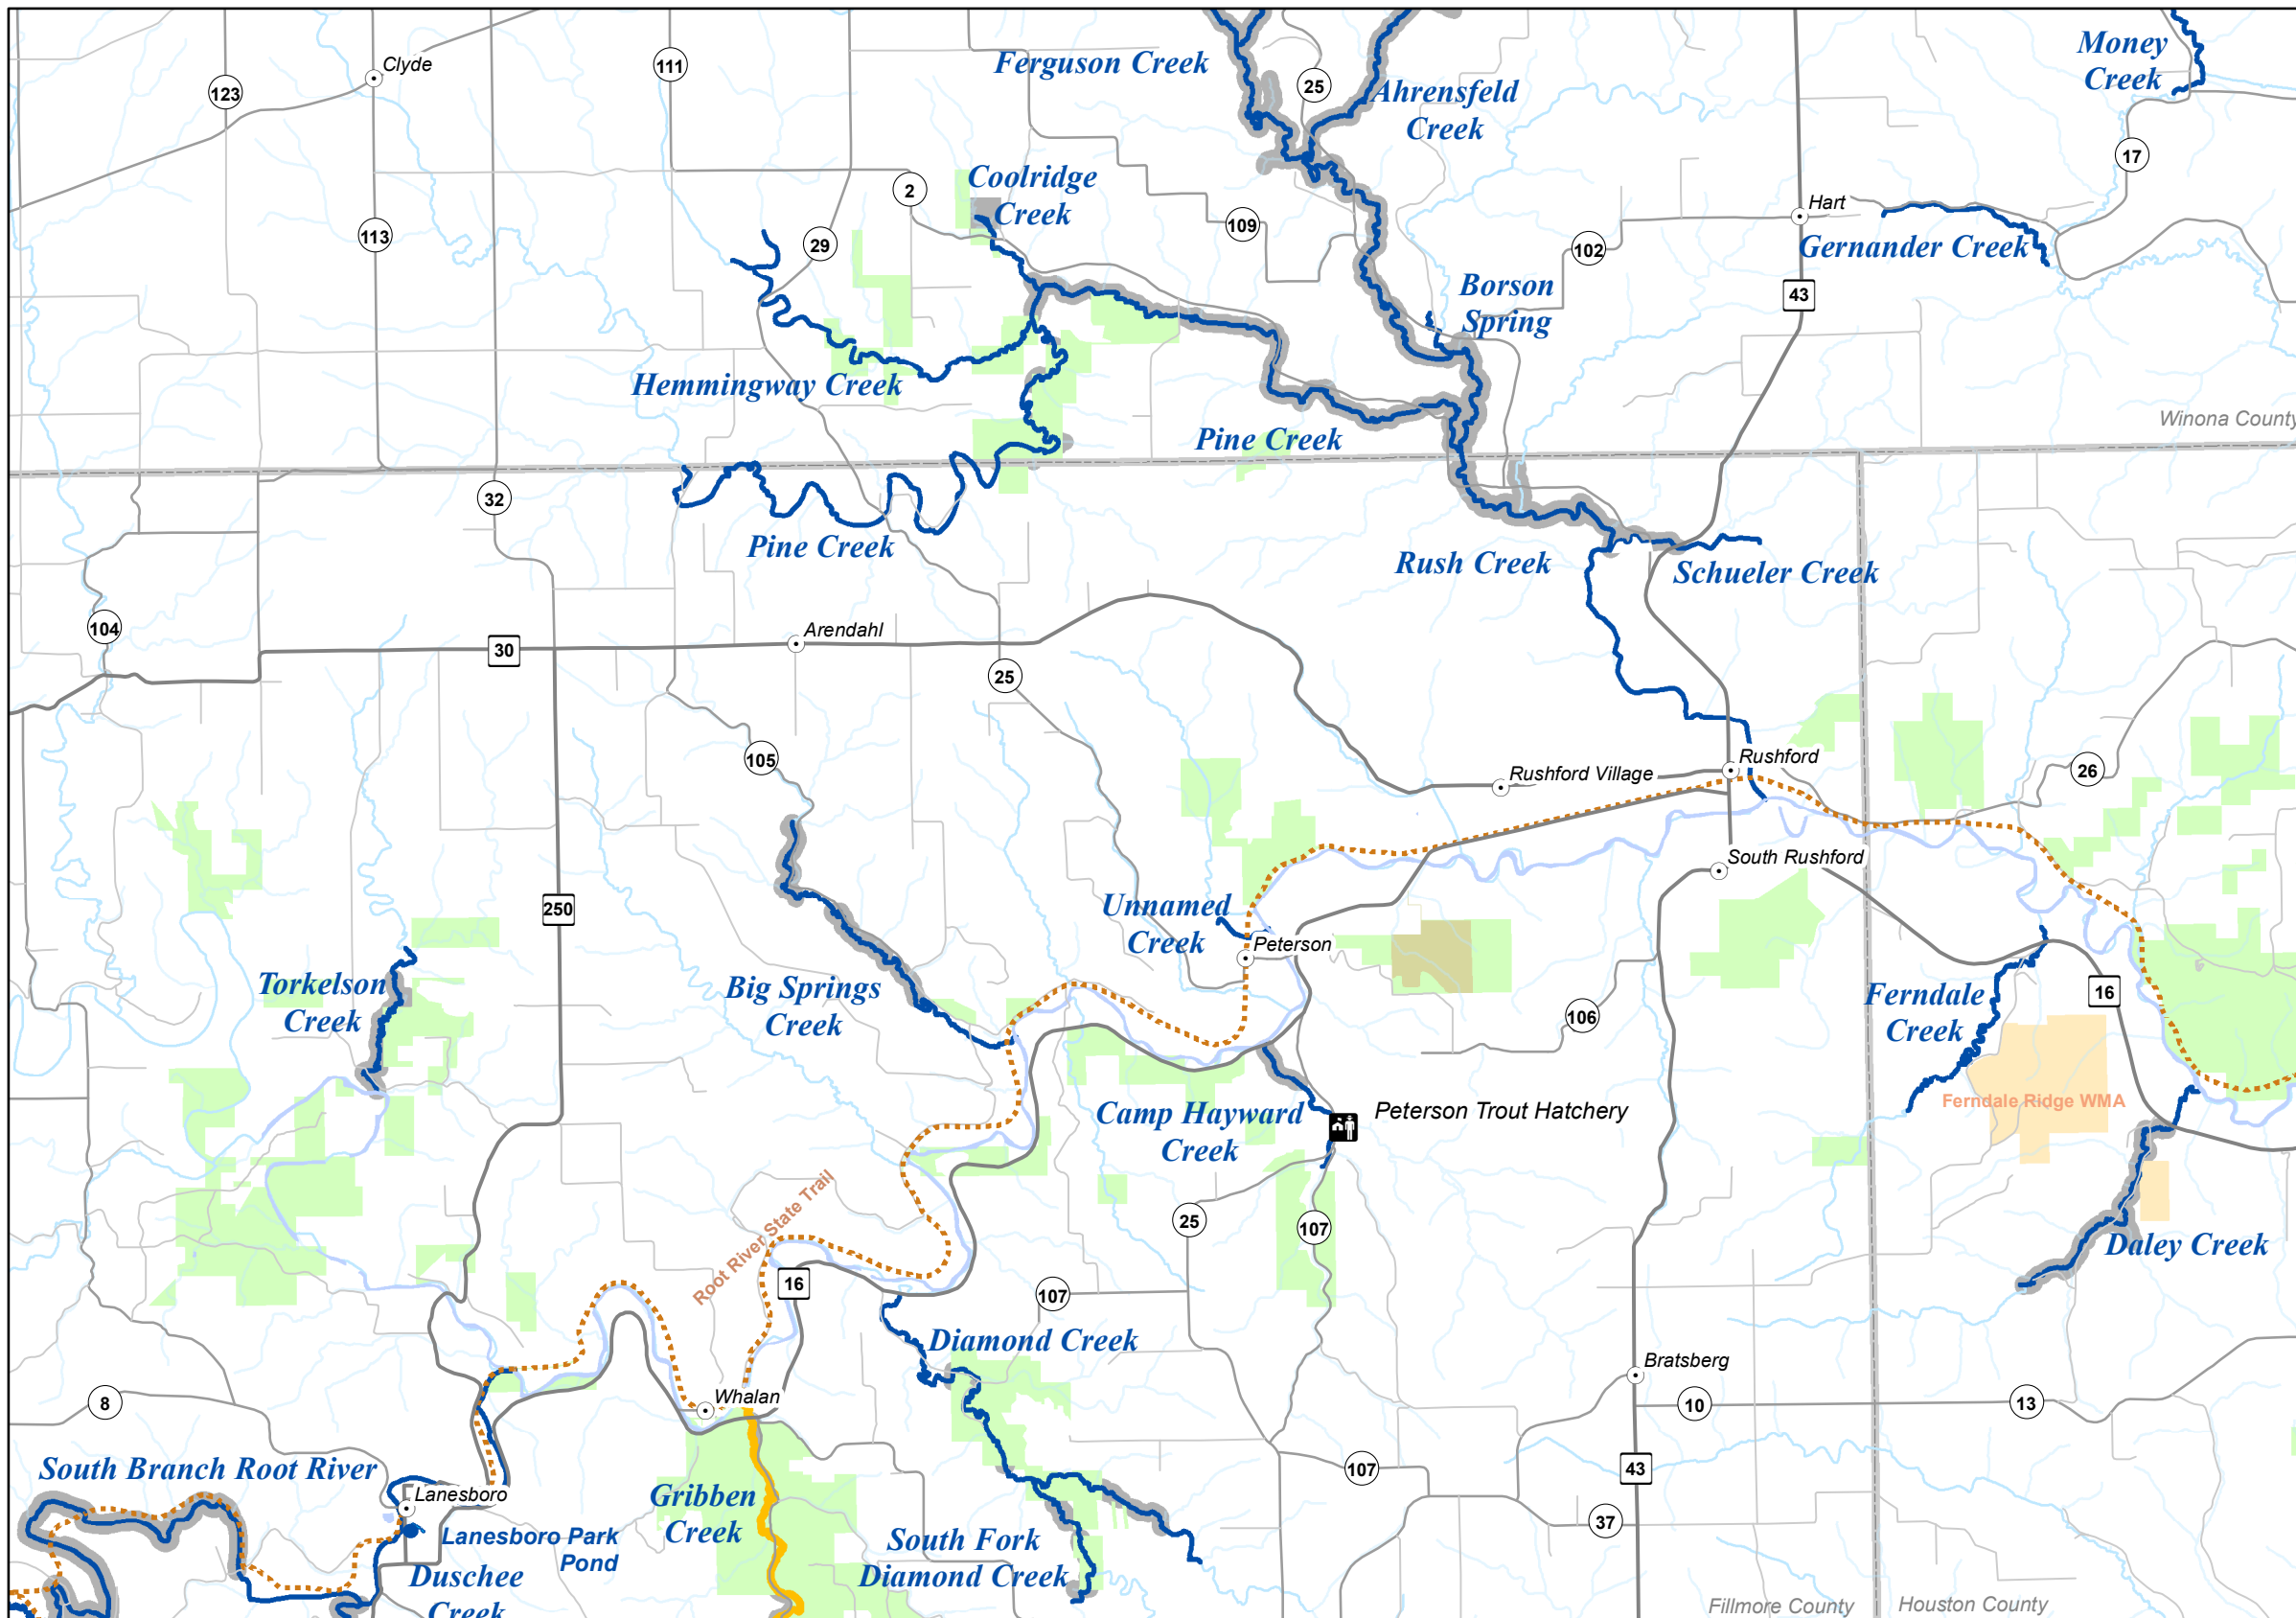

SE, Map 5

Legend

- State Parks Trout Regulation
- Fisheries Offices
- Interstates
- Federal Highways
- State Highways
- County Roads
- Township Roads
- DNR Administered State Trails
- 12 to 16 Inch Protected Slot for All Trout (Artificial Lures or Flies Only)
- 12 to 16 Inch Protected Slot for All Trout (Bait Allowed)
- 12 Inch Minimum for Brook Trout, Bag Limit of 1 (Artificial Lures or Flies Only)
- Catch & Release for All Trout (Artificial Lures or Flies Only)
- Catch & Release for All Trout (Bait Allowed)
- Catch & Release for Brook Trout
- Fishable Trout Streams
- Streams
- Lakes
- Designated Trout Lakes
- DNR Managed Trout Lakes - non designated
- Minnesota Valley Wildlife Refuge
- State Park Boundary
- Wildlife Management Areas - Publicly Accessible
- Scientific and Natural Area Boundaries
- Forestry Land
- Fishing Easements or Public Land
- County Boundaries

For detailed information on trout angling regulations see the Minnesota Fishing Regulations booklet and observe signs posted on the stream.