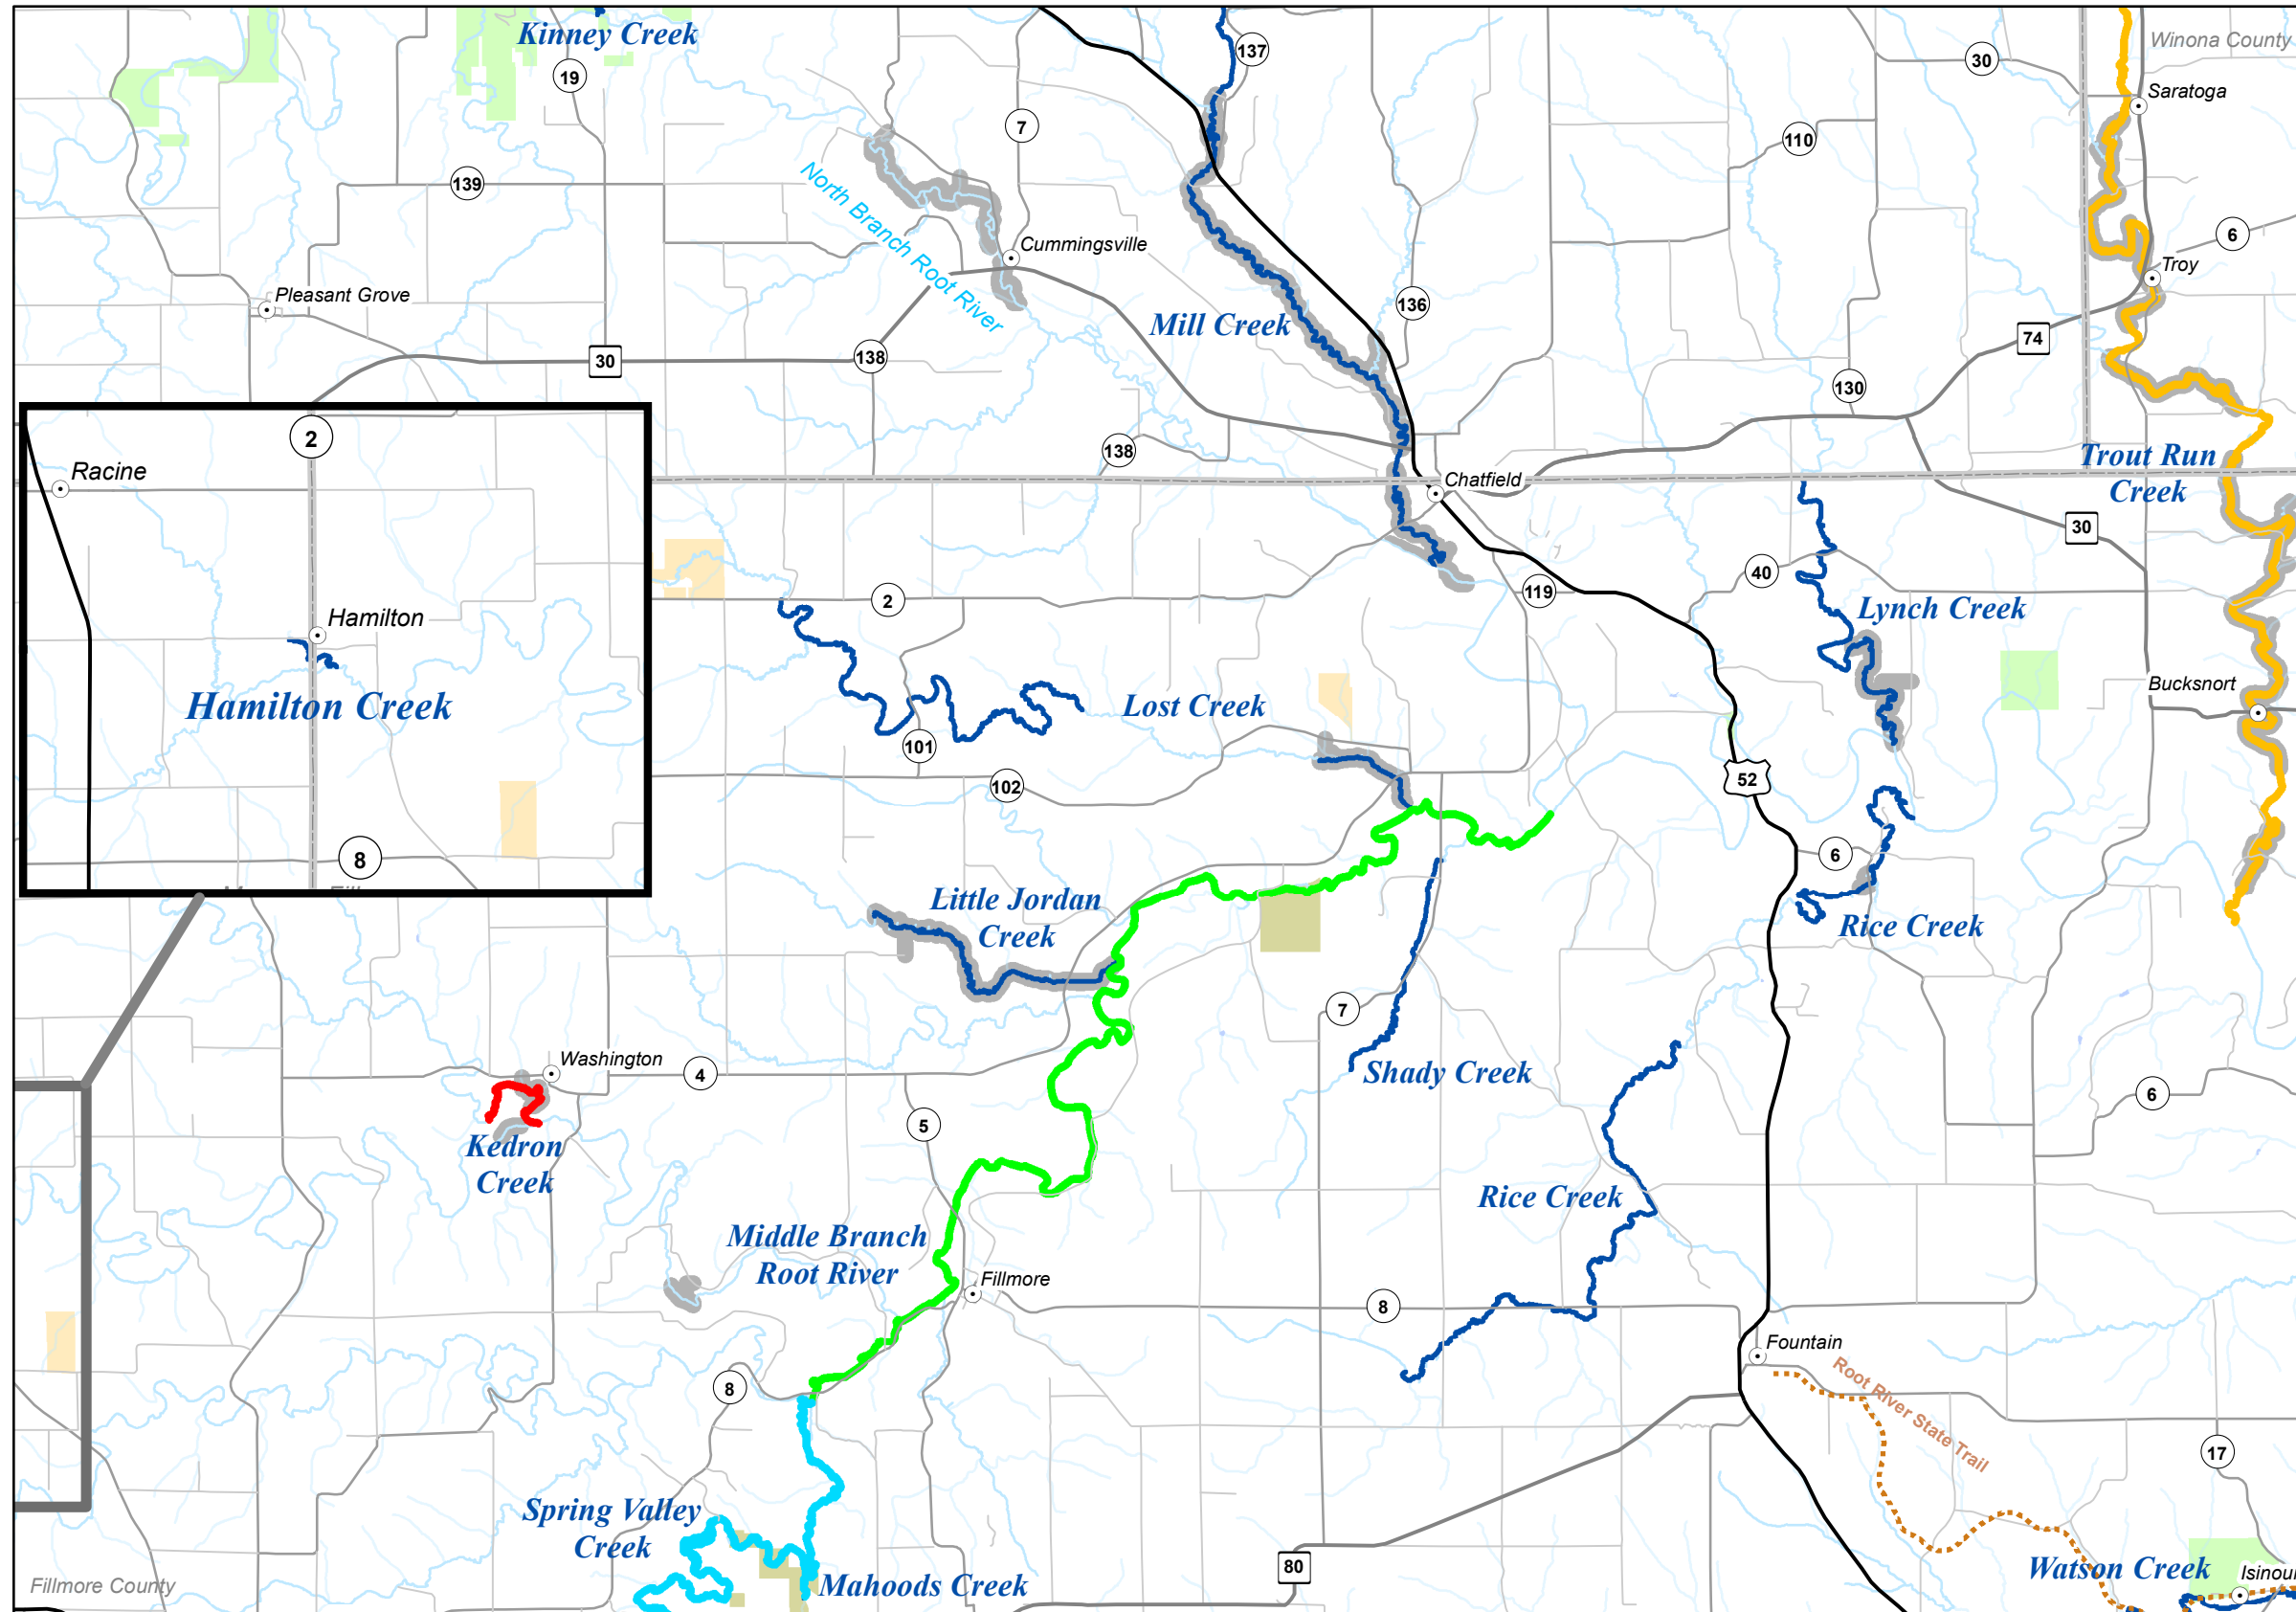

SE, Map 4

Legend

- State Parks Trout Regulation
- Fisheries Offices
- Interstates
- Federal Highways
- State Highways
- County Roads
- Township Roads
- DNR Administered State Trails
- 12 to 16 Inch Protected Slot for All Trout (Artificial Lures or Flies Only)
- 12 to 16 Inch Protected Slot for All Trout (Bait Allowed)
- 12 Inch Minimum for Brook Trout, Bag Limit of 1 (Artificial Lures or Flies Only)
- Catch & Release for All Trout (Artificial Lures or Flies Only)
- Catch & Release for All Trout (Bait Allowed)
- Catch & Release for Brook Trout
- Fishable Trout Streams
- Streams
- Lakes
- Designated Trout Lakes
- DNR Managed Trout Lakes - non designated
- Minnesota Valley Wildlife Refuge
- State Park Boundary
- Wildlife Management Areas - Publicly Accessible
- Scientific and Natural Area Boundaries
- Forestry Land
- Fishing Easements or Public Land
- County Boundaries

For detailed information on trout angling regulations see the Minnesota Fishing Regulations booklet and observe signs posted on the stream.