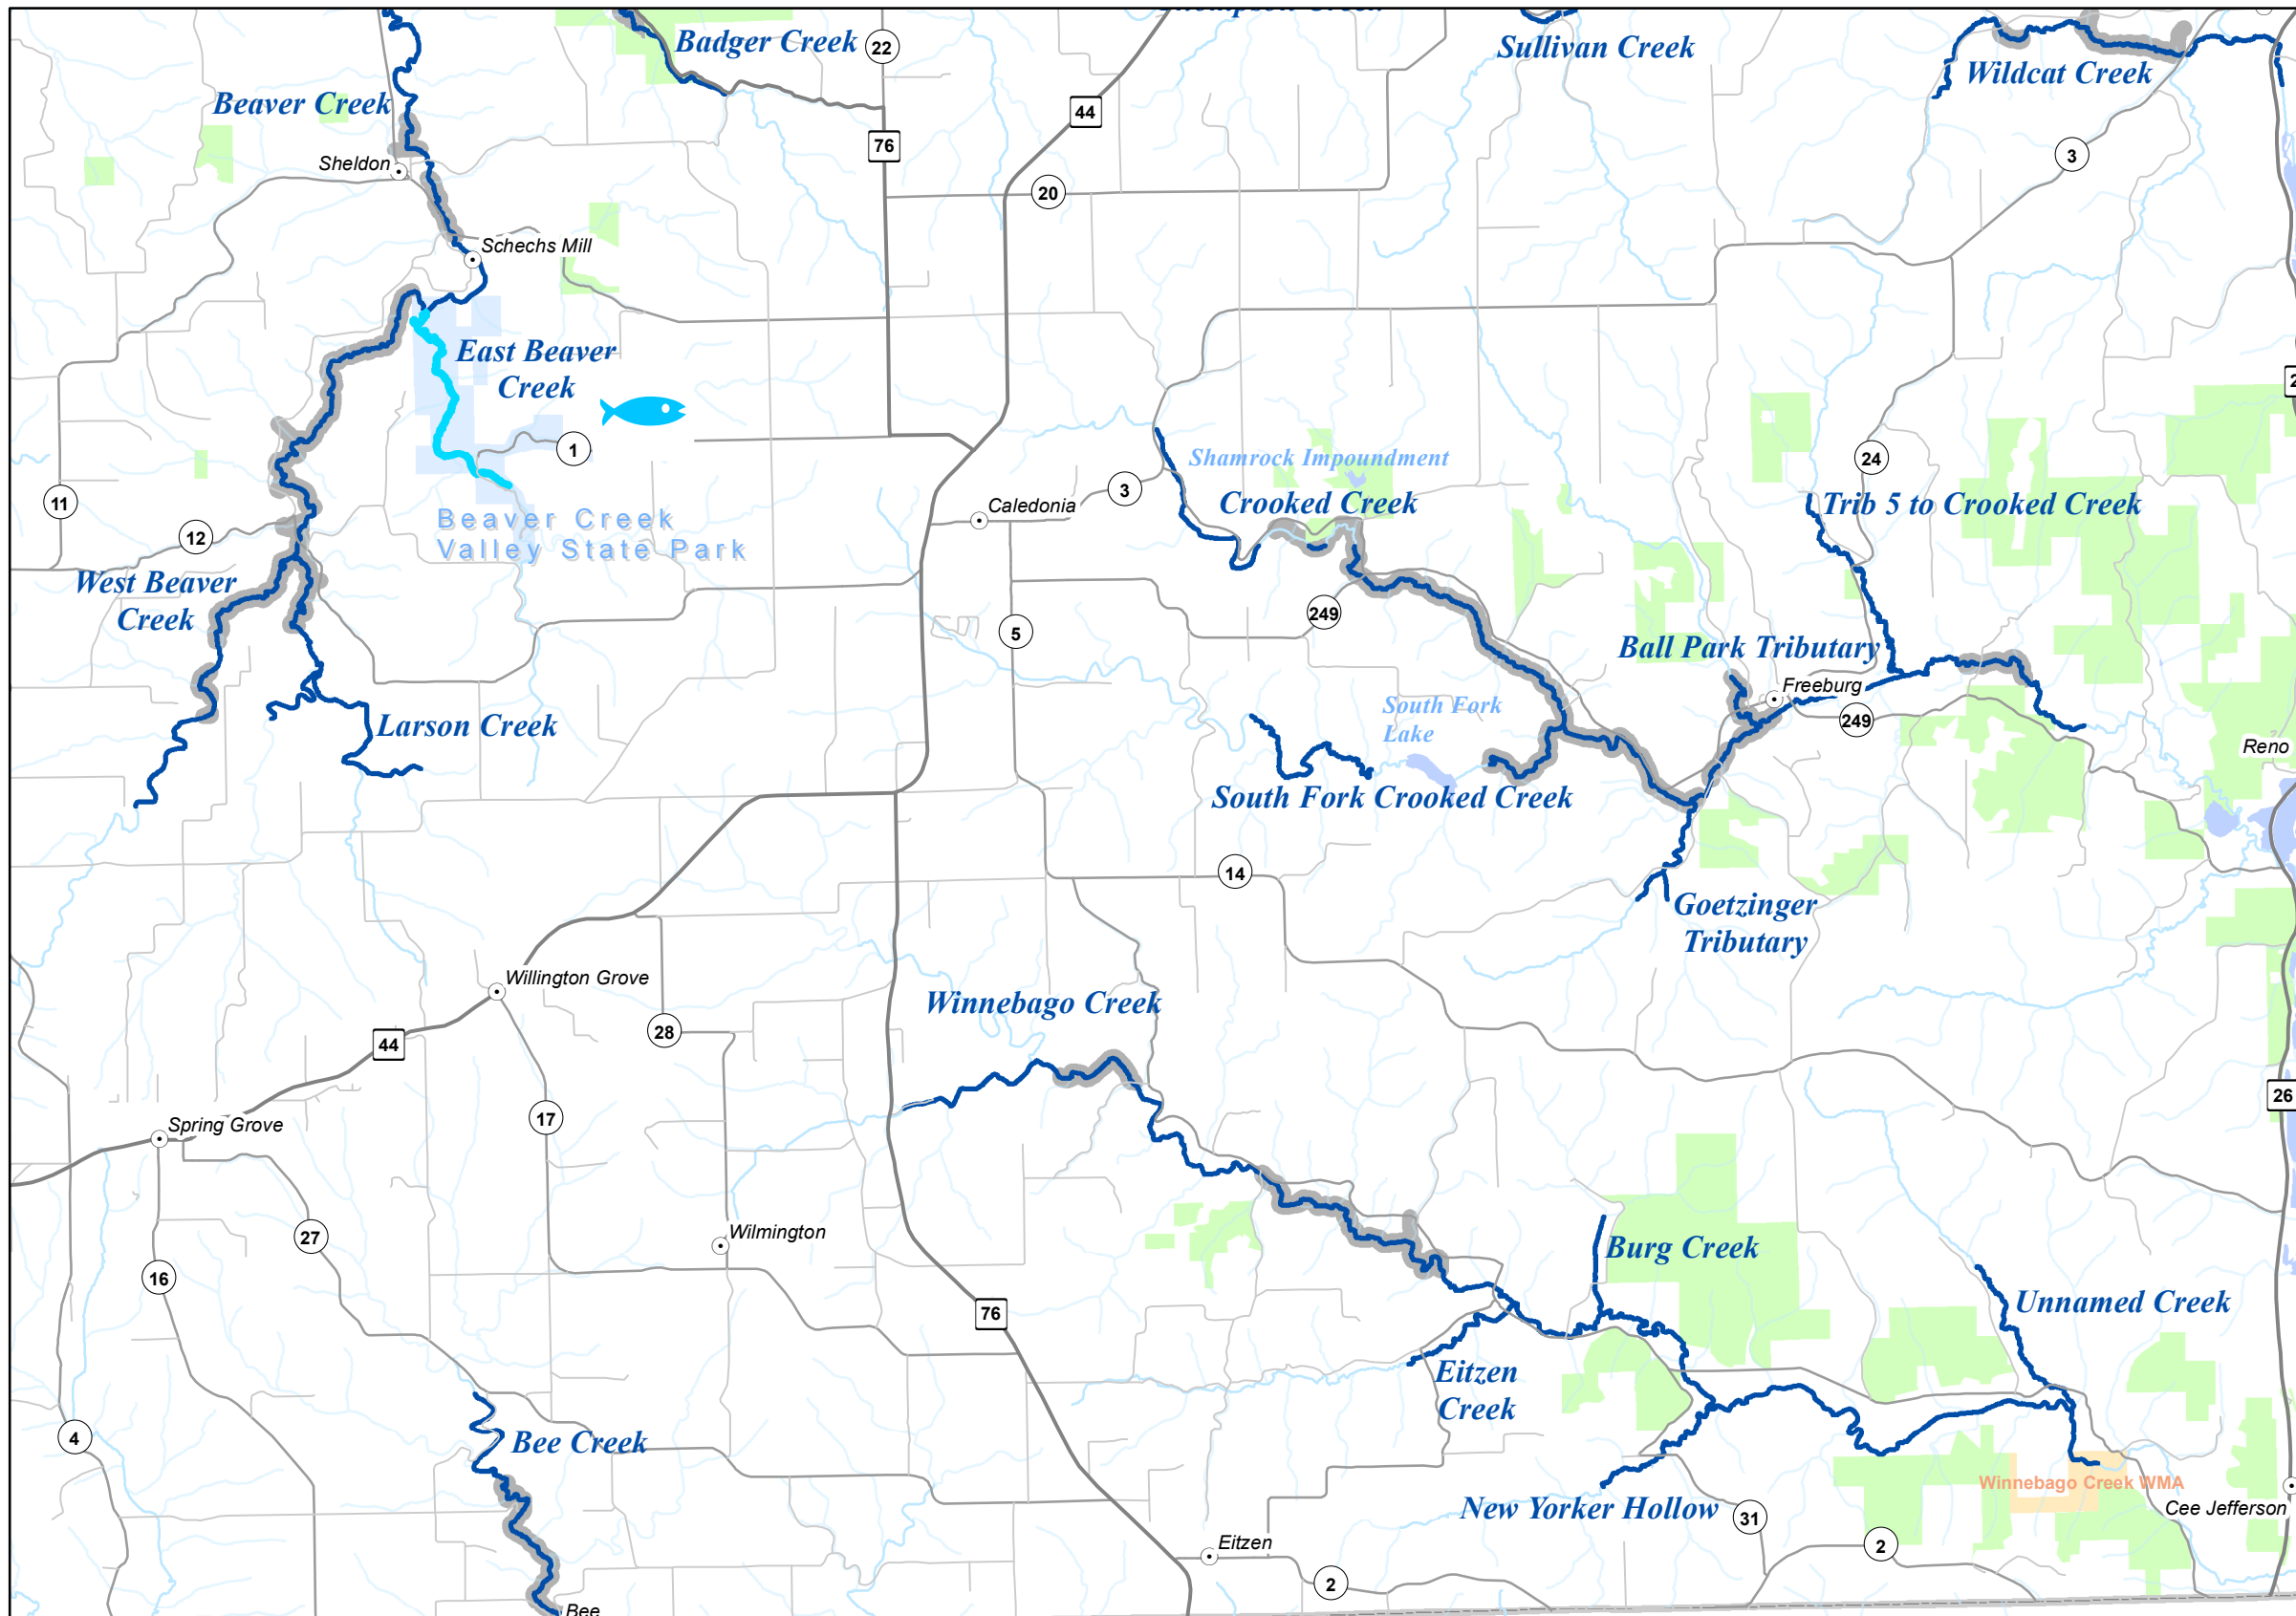

SE, Map 3

Legend

- State Parks Trout Regulation
- Fisheries Offices
- Interstates
- Federal Highways
- State Highways
- County Roads
- Township Roads
- DNR Administered State Trails
- 12 to 16 Inch Protected Slot for All Trout (Artificial Lures or Flies Only)
- 12 to 16 Inch Protected Slot for All Trout (Bait Allowed)
- 12 Inch Minimum for Brook Trout, Bag Limit of 1 (Artificial Lures or Flies Only)
- Catch & Release for All Trout (Artificial Lures or Flies Only)
- Catch & Release for All Trout (Bait Allowed)
- Catch & Release for Brook Trout
- Fishable Trout Streams
- Streams
- Lakes
- Designated Trout Lakes
- DNR Managed Trout Lakes - non designated
- Minnesota Valley Wildlife Refuge
- State Park Boundary
- Wildlife Management Areas - Publicly Accessible
- Scientific and Natural Area Boundaries
- Forestry Land
- Fishing Easements or Public Land
- County Boundaries

For detailed information on trout angling regulations see the Minnesota Fishing Regulations booklet and observe signs posted on the stream.