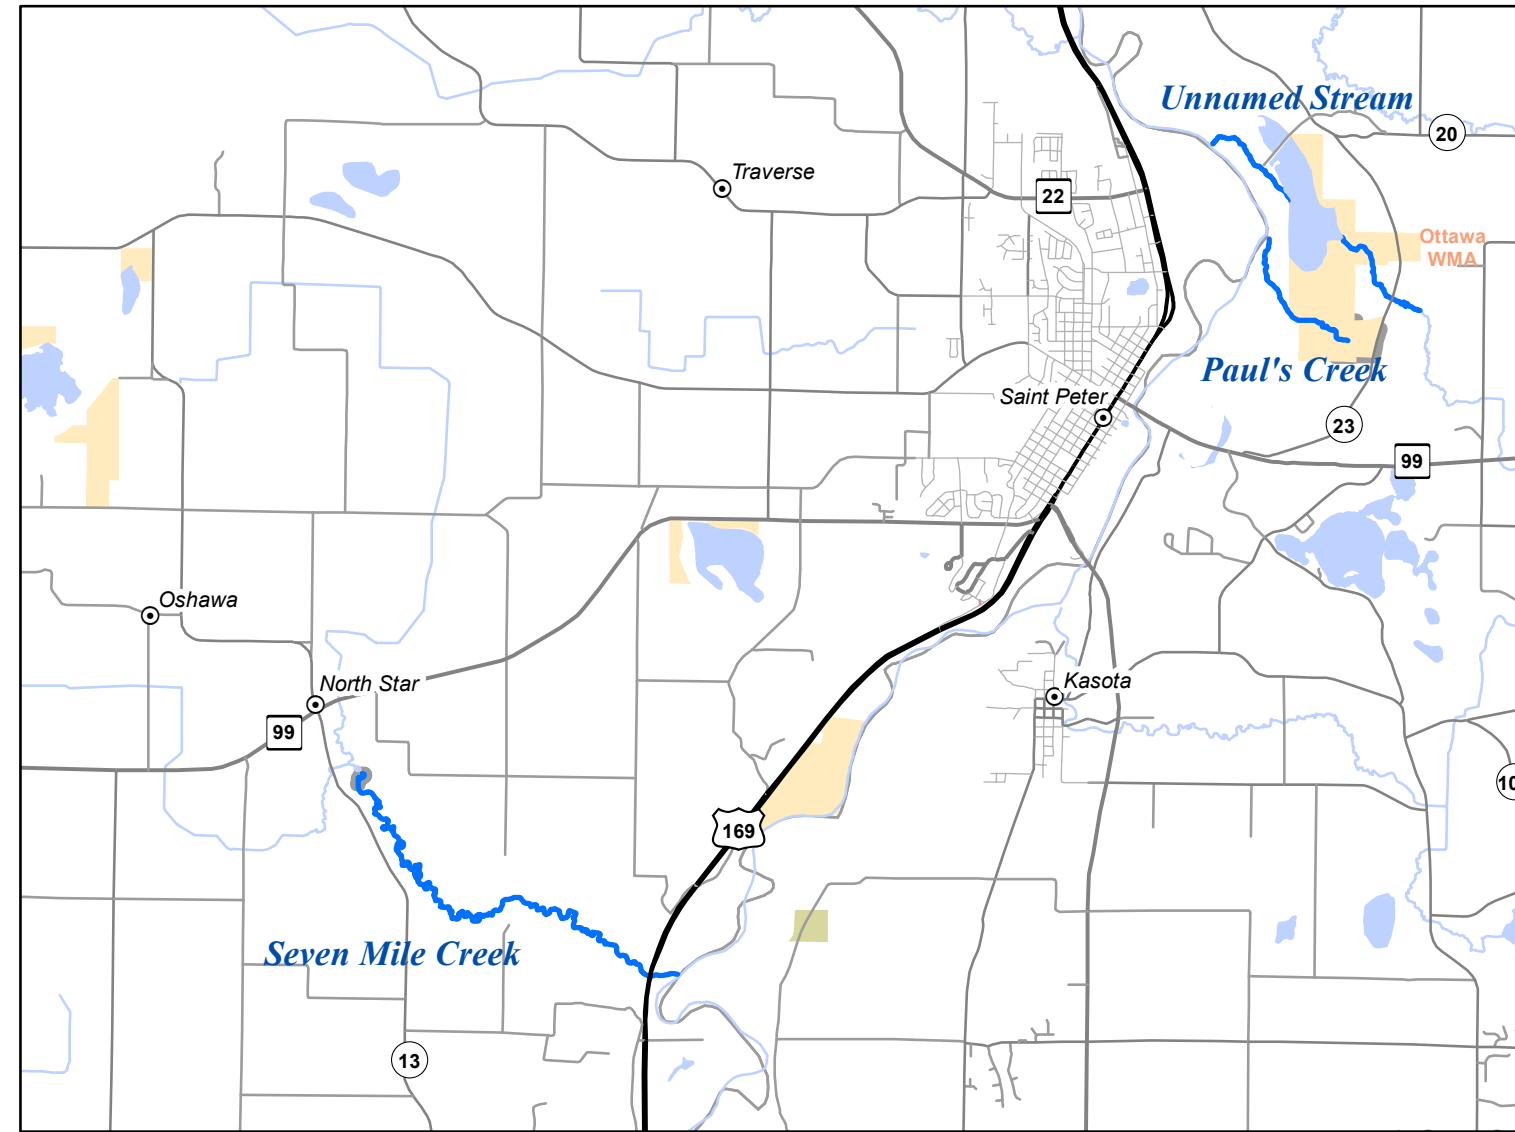

SW, Map 28

Legend

Carry-In Public Water Access	Scientific and Natural Area - SNA
Trailer Launch Public Water Access	State Forest Land
Fisheries Offices	State Parks
Minnesota State Trails	Wildlife Management Area - WMA
Lakes	Fishing Easements
Fishable Trout Streams	County Boundaries

For detailed information on trout angling regulations see the Minnesota Fishing Regulations booklet and observe signs posted on the stream.

SW, Map 29

Legend

Fisheries Offices	Scientific and Natural Area - SNA
Minnesota State Trails	State Forest Land
Lakes	State Parks
Designated Trout Stream	Wildlife Management Area - WMA
Fishing Easements	County Boundaries