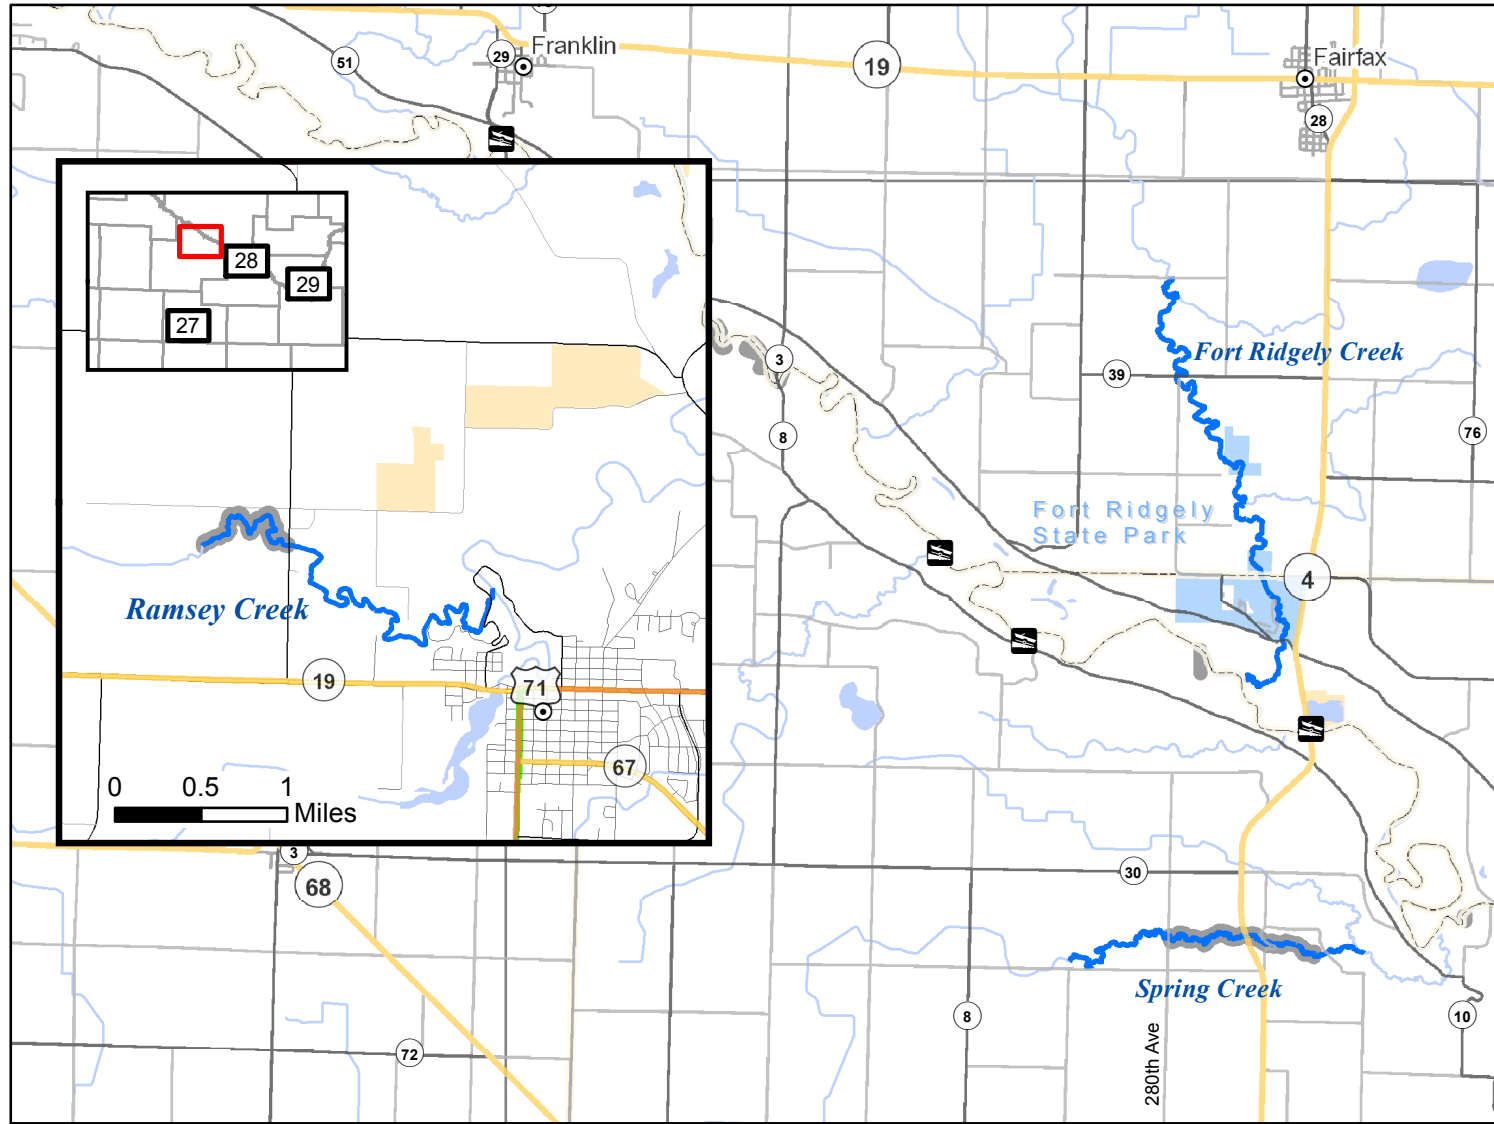

SW, Map 28

Legend

Carry-In Public Water Access	Scientific and Natural Area - SNA
Trailer Launch Public Water Access	State Forest Land
Fisheries Offices	State Parks
Minnesota State Trails	Wildlife Management Area - WMA
Lakes	Fishing Easements
Fishable Trout Streams	County Boundaries

For detailed information on trout angling regulations see the Minnesota Fishing Regulations booklet and observe signs posted on the stream.

SW, Map 29

Legend

Fisheries Offices	Scientific and Natural Area - SNA
Minnesota State Trails	State Forest Land
Lakes	State Parks
Designated Trout Stream	Wildlife Management Area - WMA
Fishing Easements	County Boundaries