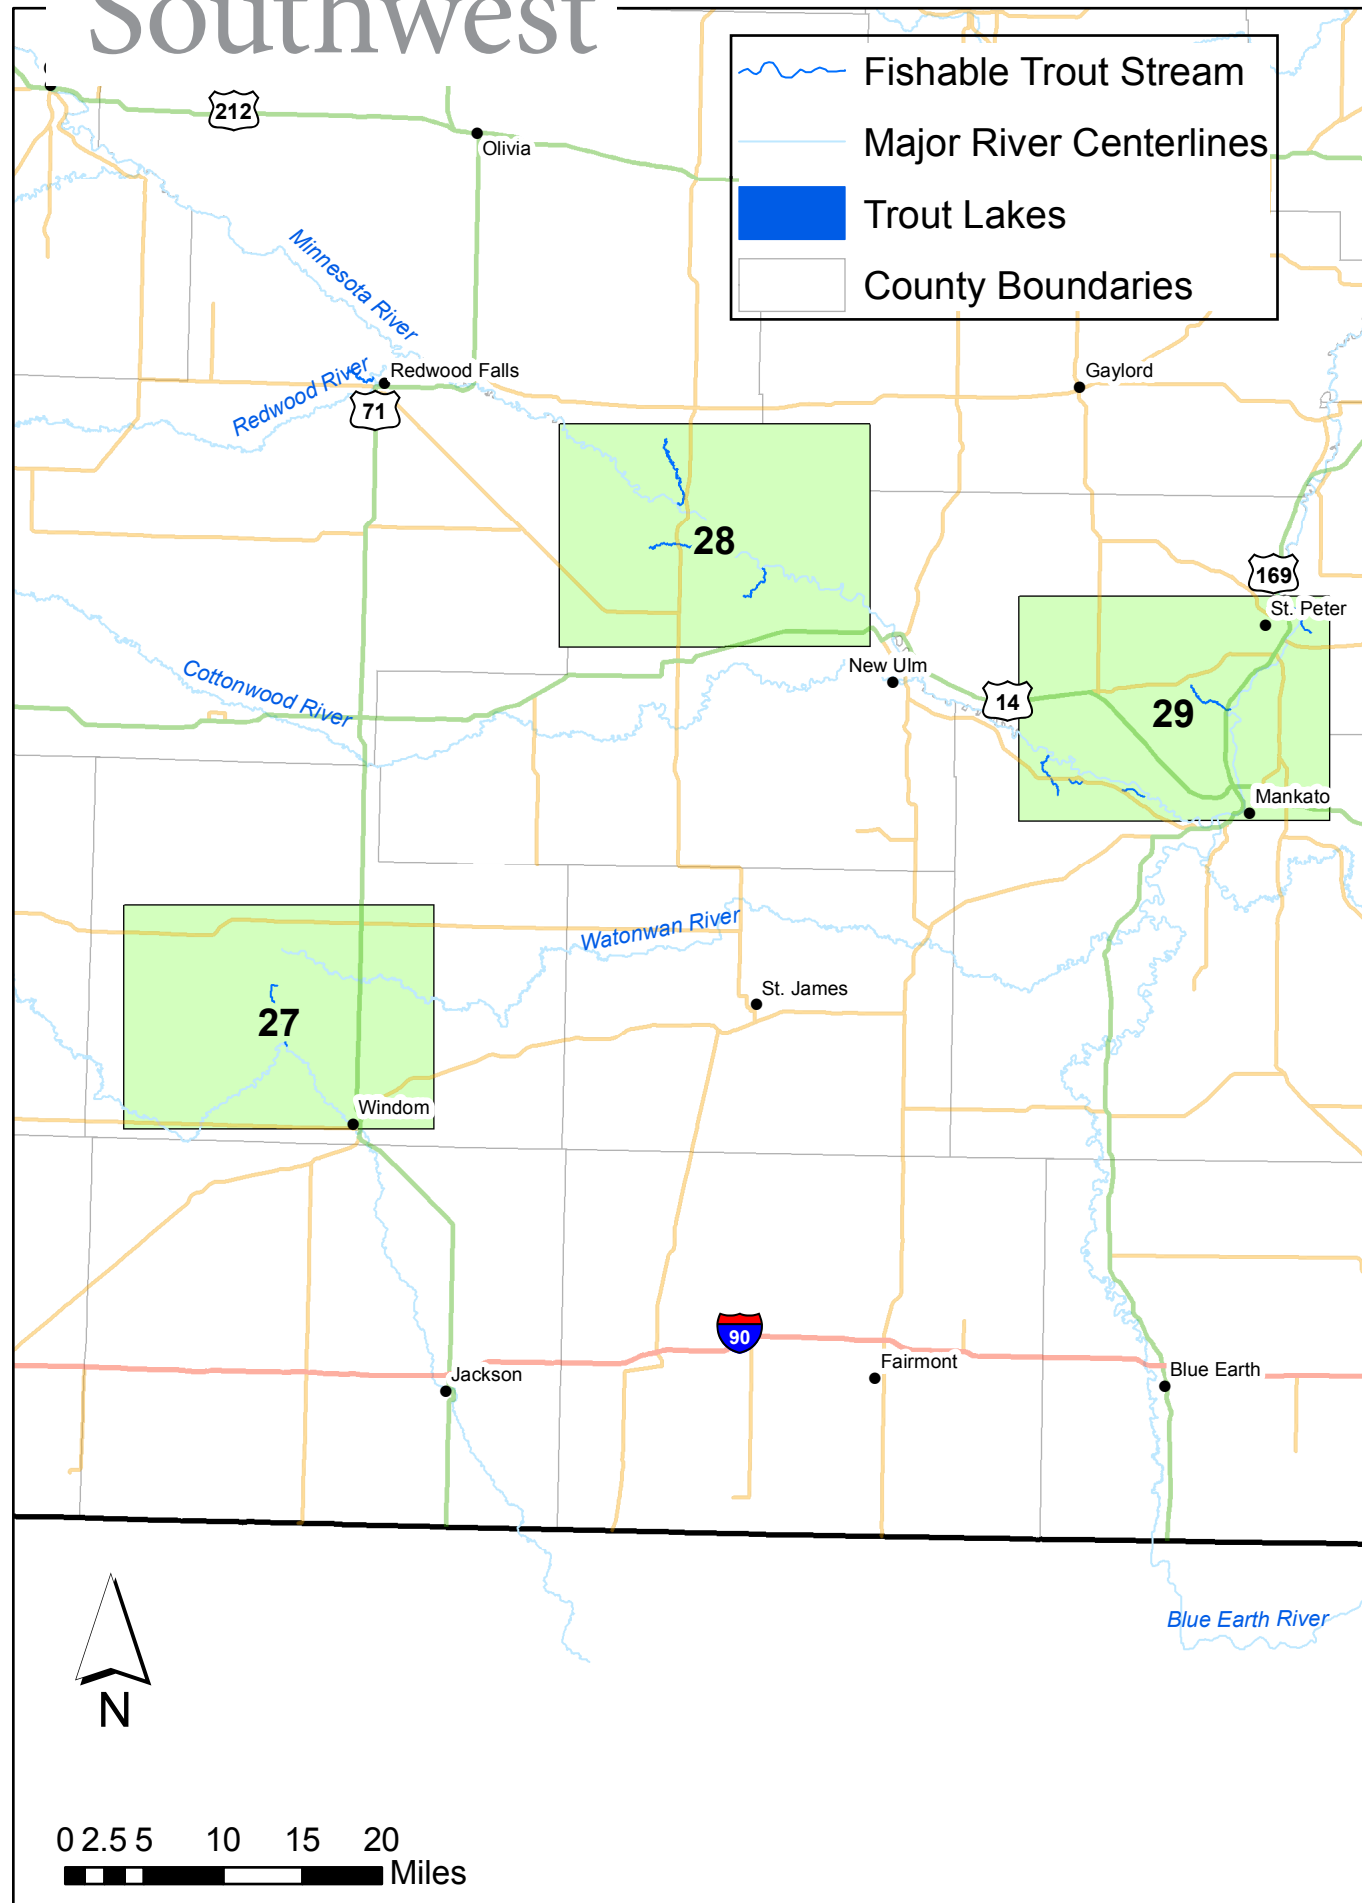

Southwest

SW, Map 27

For detailed information on trout angling regulations see the Minnesota Fishing Regulations booklet and observe signs posted on the stream.