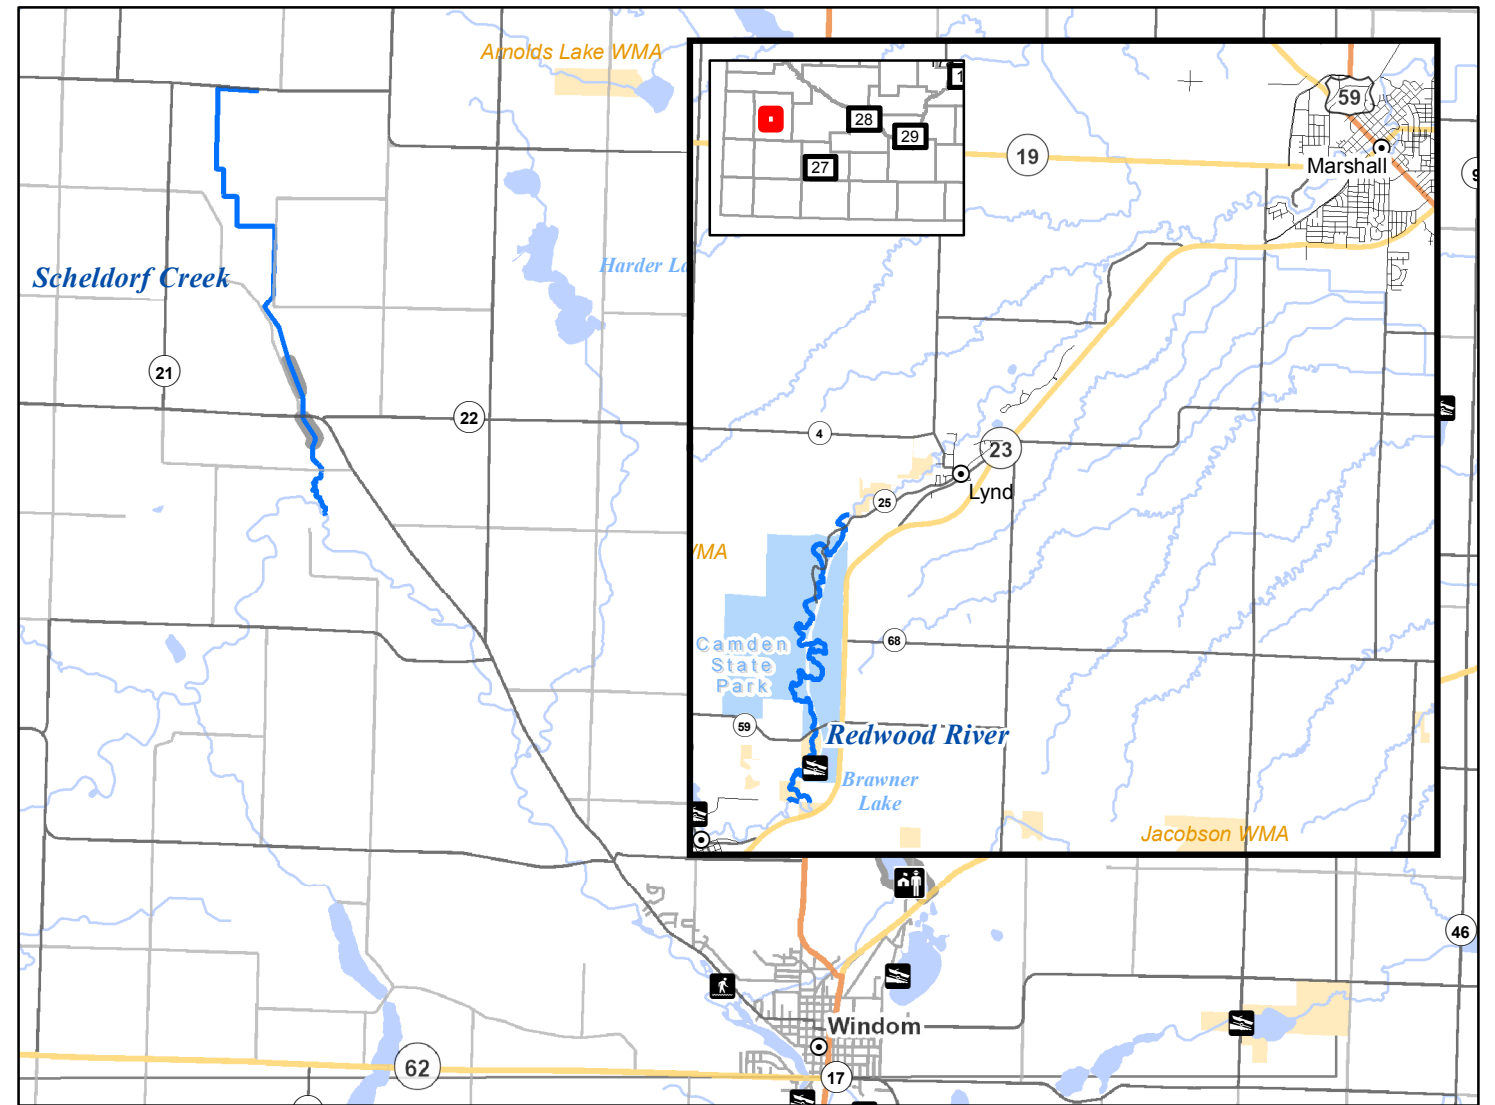

Southwest

SW, Map 27

For detailed information on trout angling regulations see the Minnesota Fishing Regulations booklet and observe signs posted on the stream.