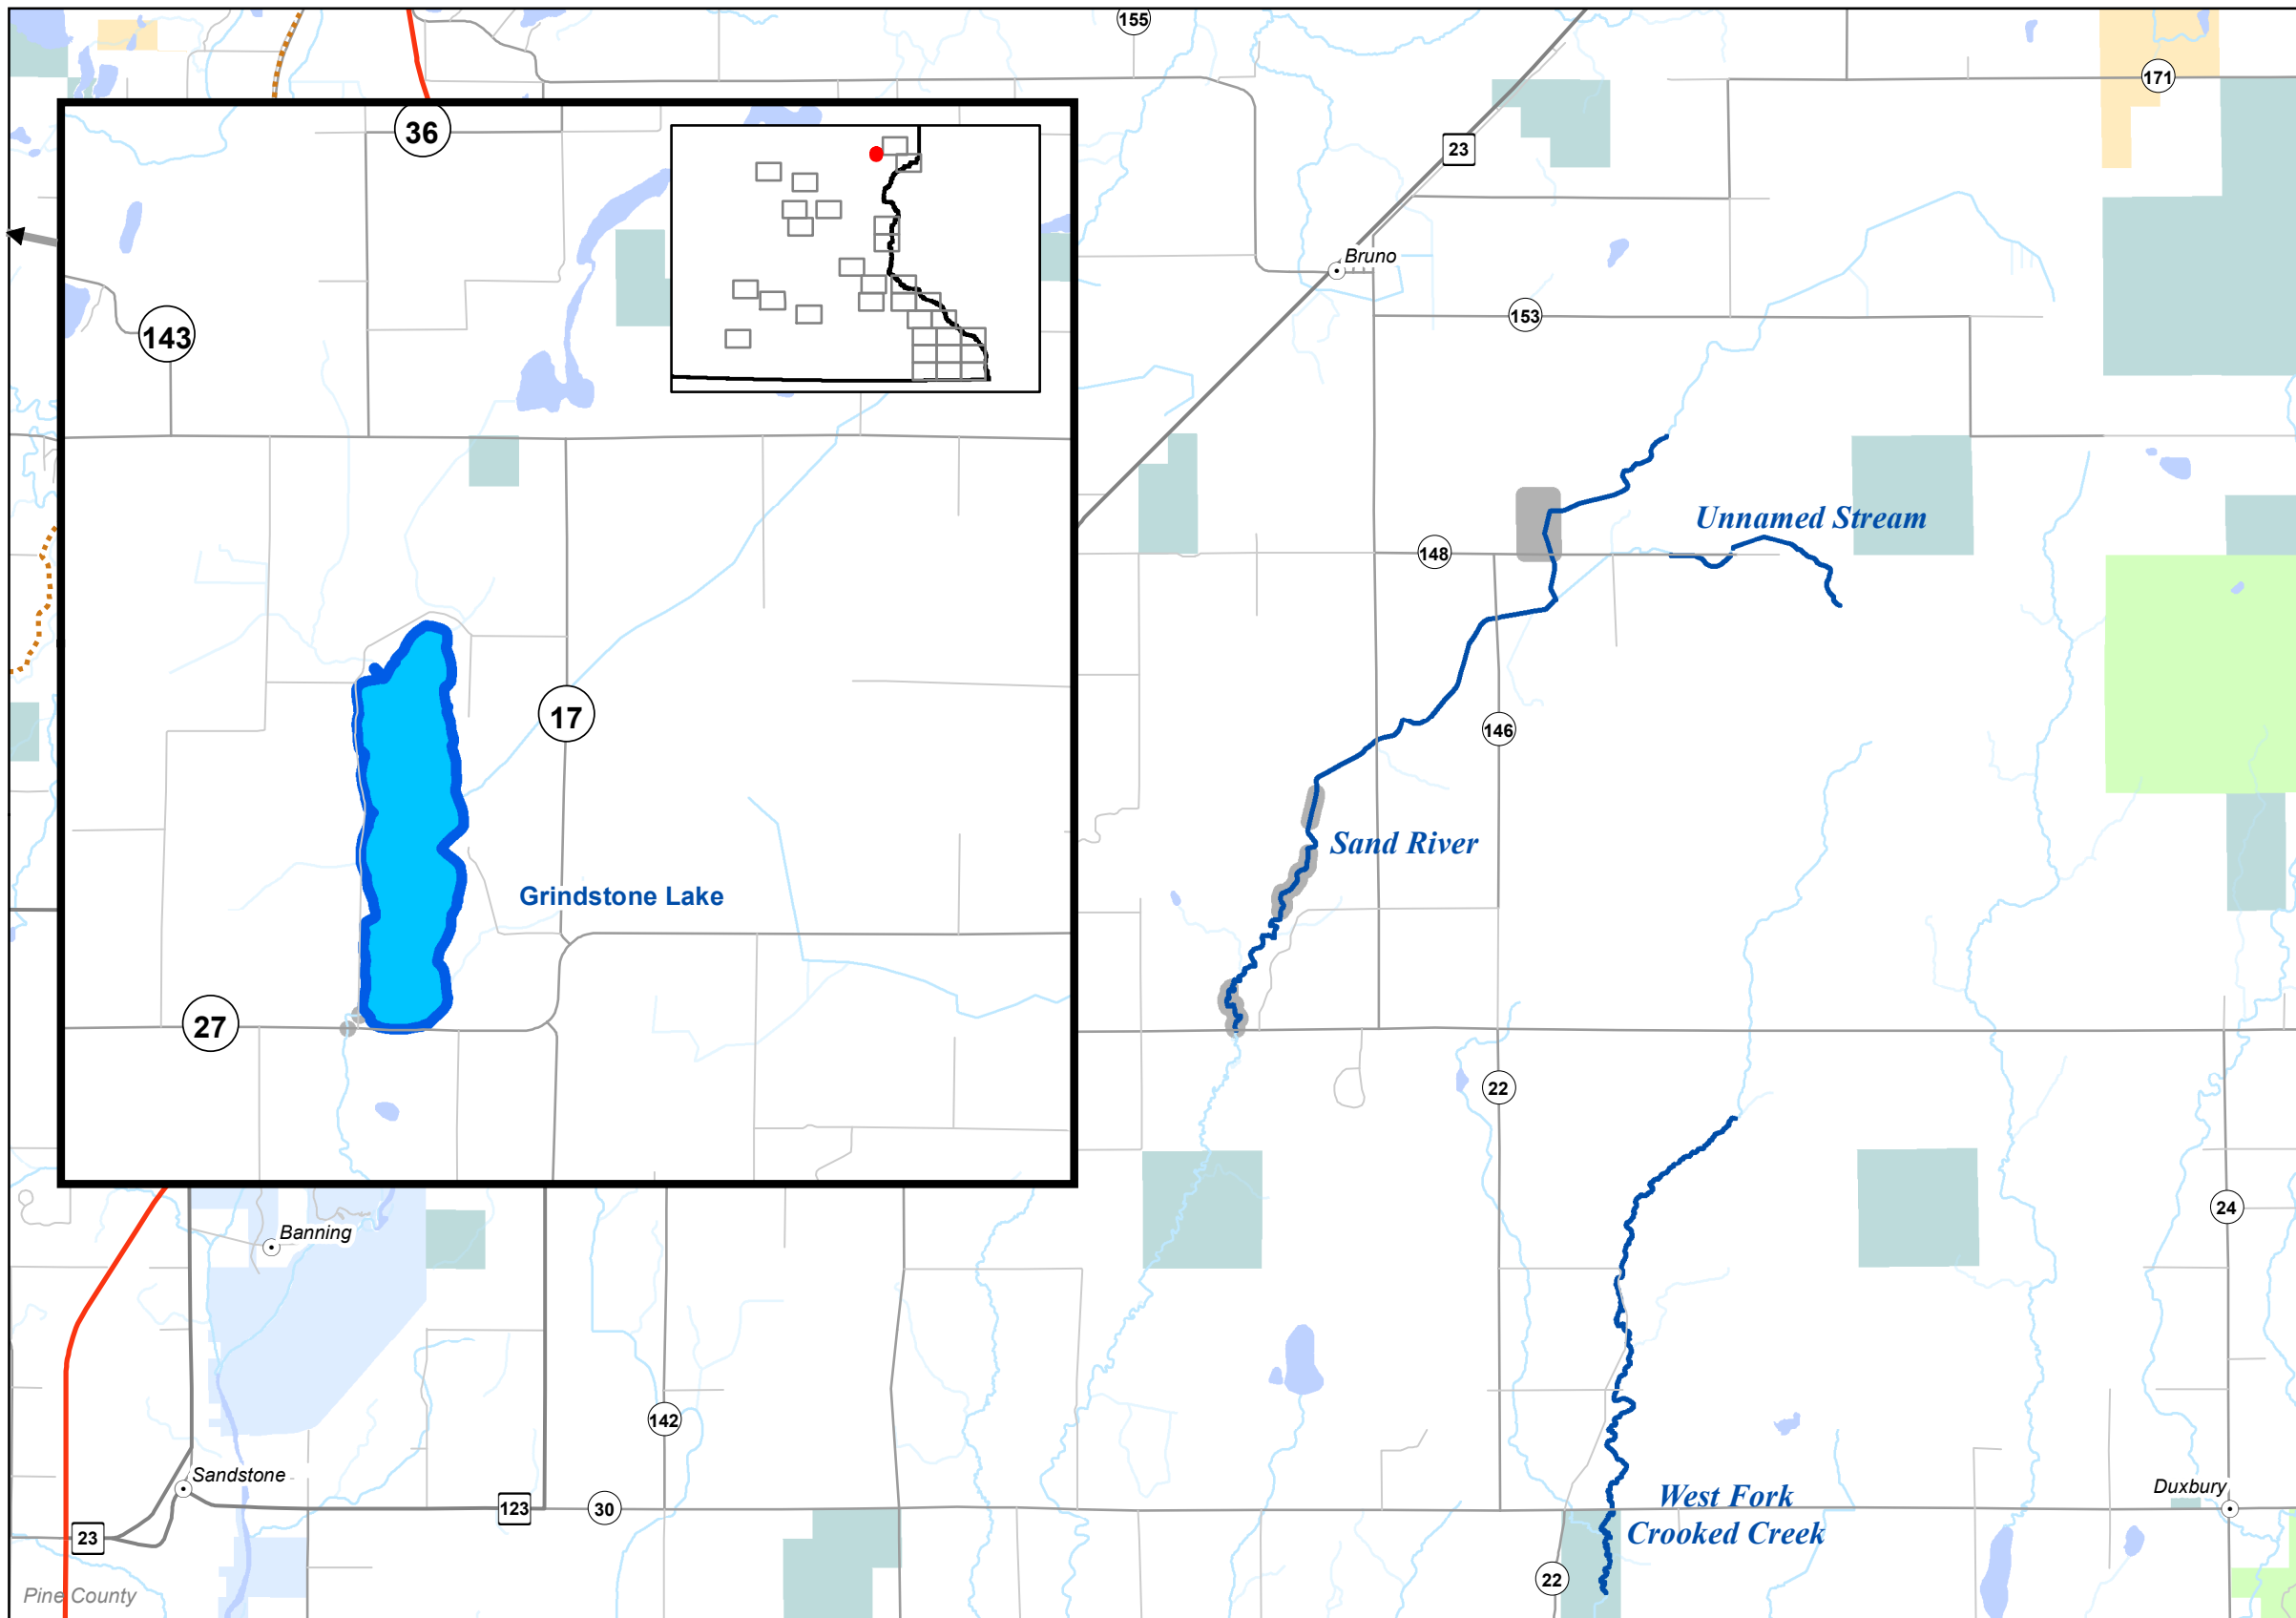

C, Map 26

Legend

- State Parks Trout Regulation
- Fisheries Offices
- Interstates
- Federal Highways
- State Highways
- County Roads
- Township Roads
- DNR Administered State Trails
- 12 to 16 Inch Protected Slot for All Trout (Artificial Lures or Flies Only)
- 12 to 16 Inch Protected Slot for All Trout (Bait Allowed)
- 12 Inch Minimum for Brook Trout, Bag Limit of 1 (Artificial Lures or Flies Only)
- Catch & Release for All Trout (Artificial Lures or Flies Only)
- Catch & Release for All Trout (Bait Allowed)
- Catch & Release for Brook Trout
- Fishable Trout Streams
- Streams
- Lakes
- Designated Trout Lakes
- DNR Managed Trout Lakes - non designated
- Minnesota Valley Wildlife Refuge
- State Park Boundary
- Wildlife Management Areas - Publicly Accessible
- Scientific and Natural Area Boundaries
- Forestry Land
- Fishing Easements or Public Land
- County Boundaries

For detailed information on trout angling regulations see the Minnesota Fishing Regulations booklet and observe signs posted on the stream.