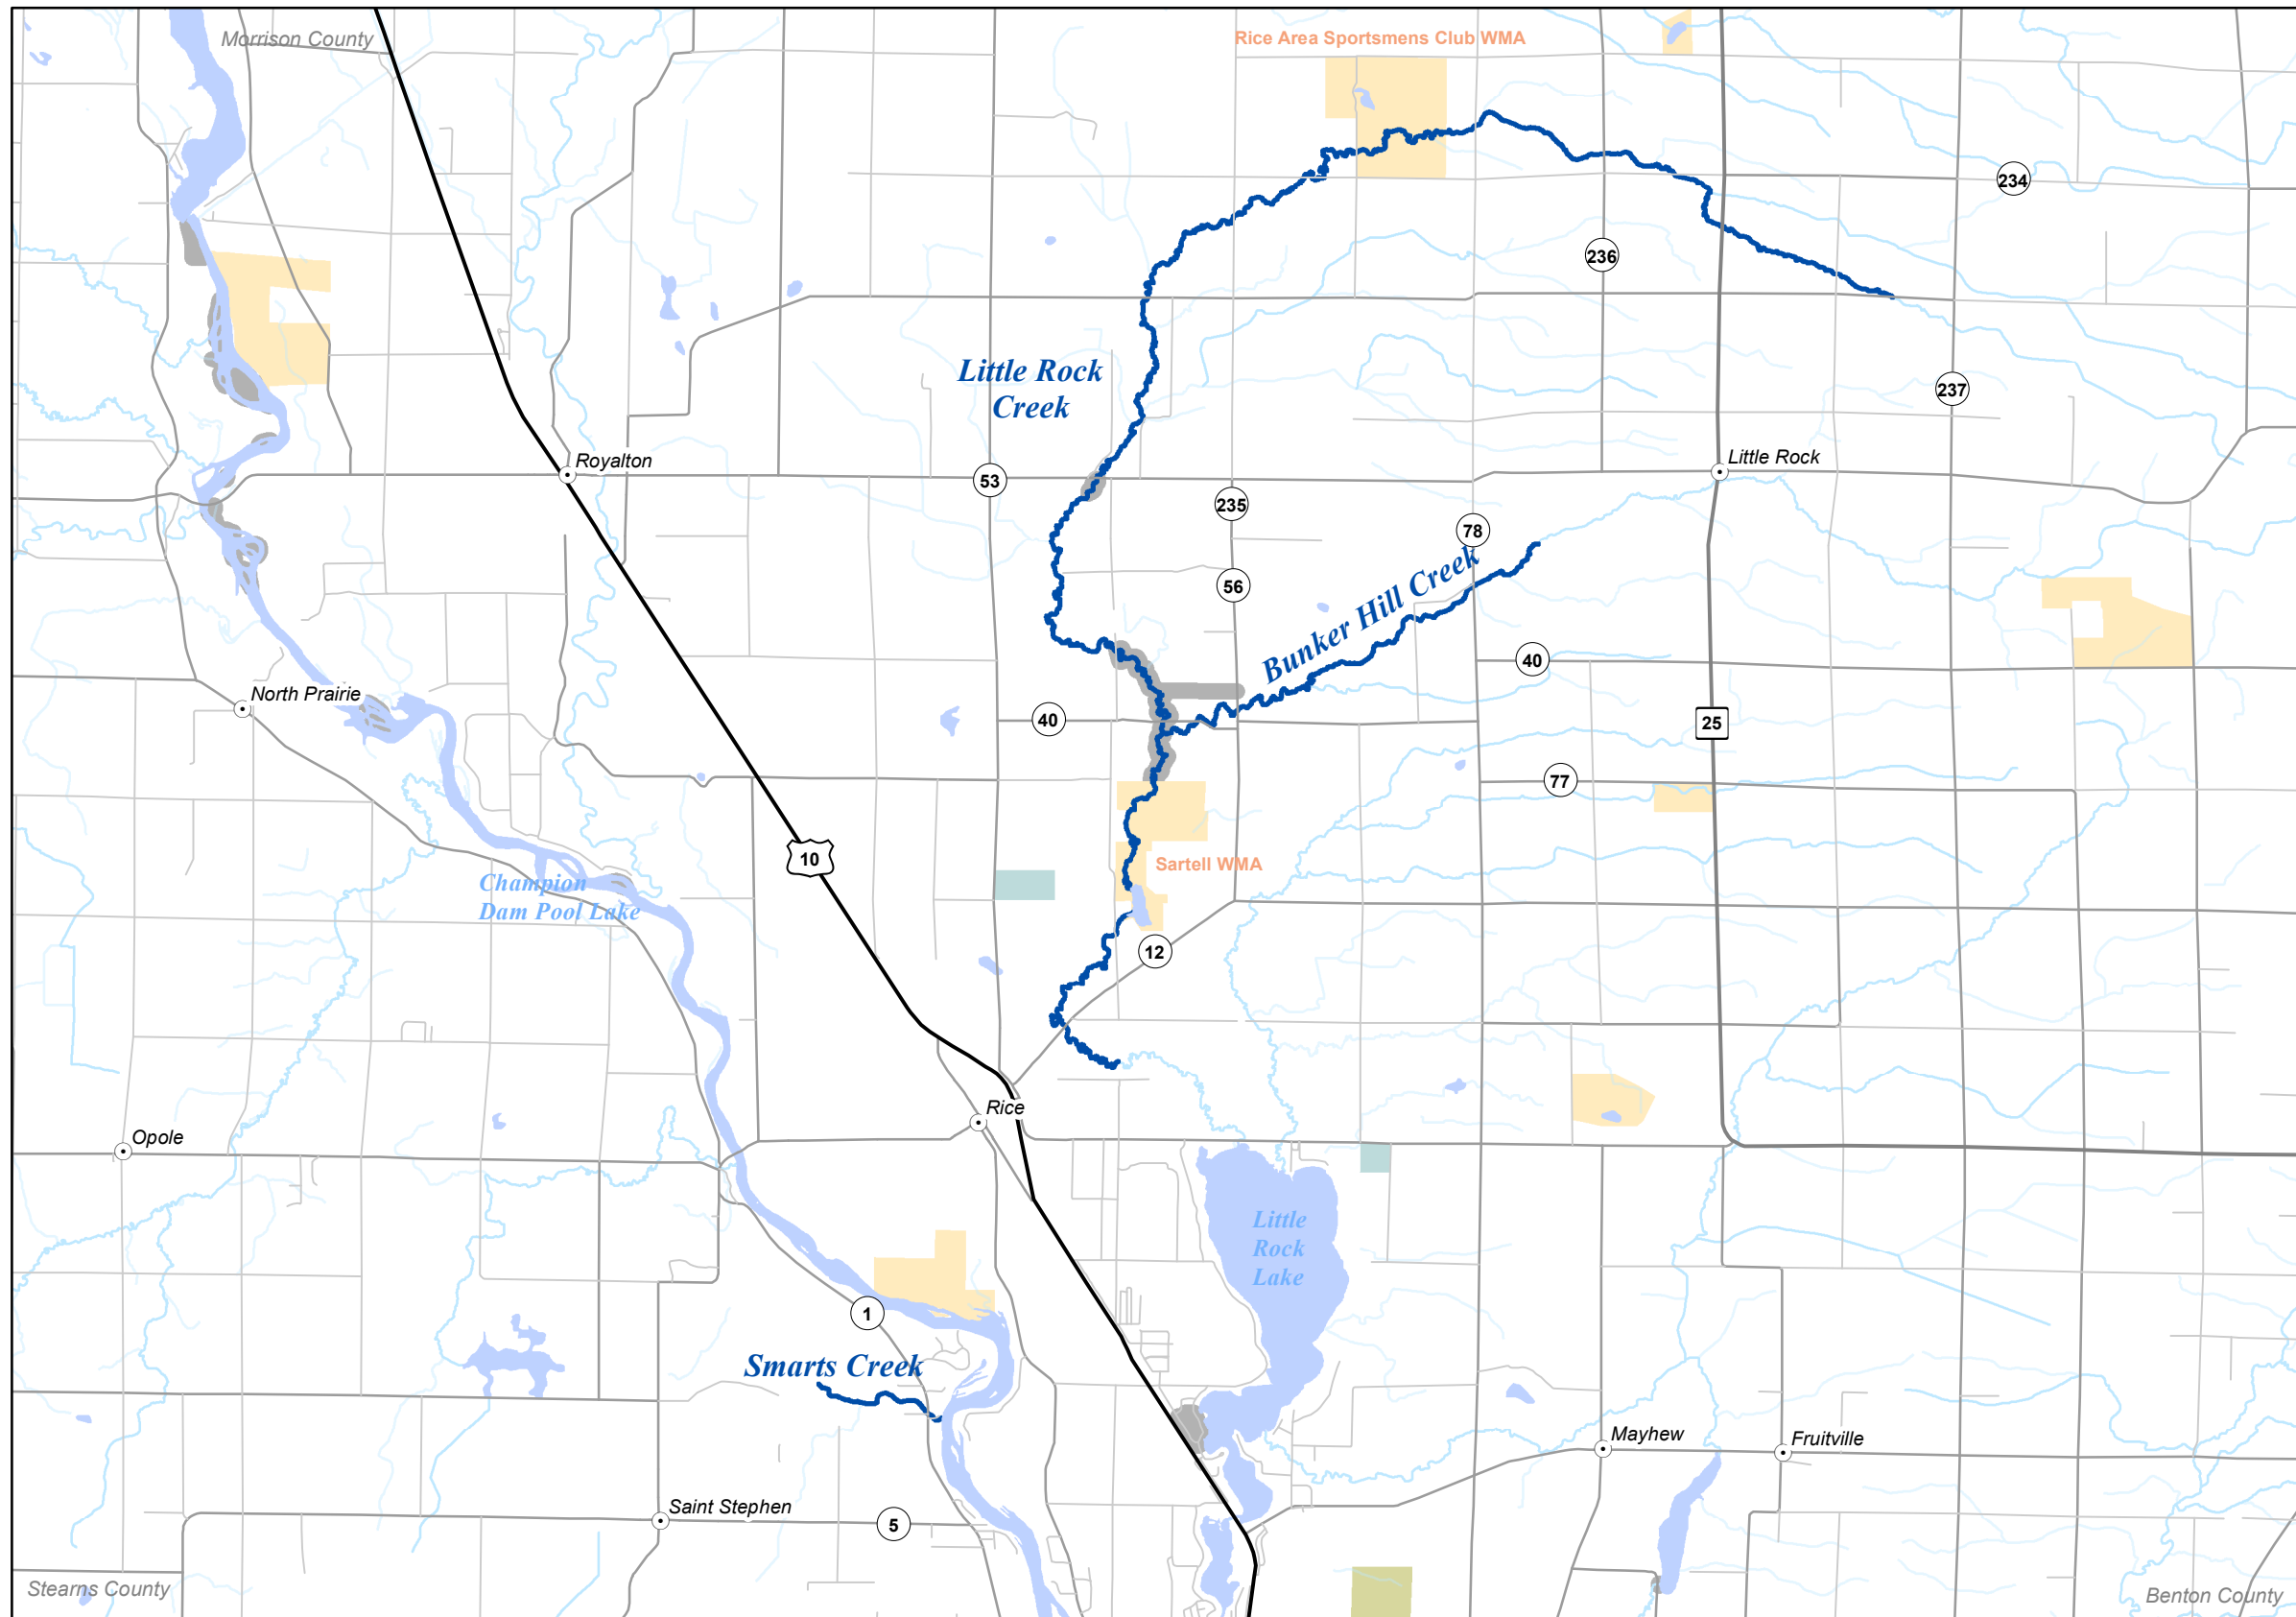

C, Map 23

Legend

- State Parks Trout Regulation
- Fisheries Offices
- Interstates
- Federal Highways
- State Highways
- County Roads
- Township Roads
- DNR Administered State Trails
- 12 to 16 Inch Protected Slot for All Trout (Artificial Lures or Flies Only)
- 12 to 16 Inch Protected Slot for All Trout (Bait Allowed)
- 12 Inch Minimum for Brook Trout, Bag Limit of 1 (Artificial Lures or Flies Only)
- Catch & Release for All Trout (Artificial Lures or Flies Only)
- Catch & Release for All Trout (Bait Allowed)
- Catch & Release for Brook Trout
- Fishable Trout Streams
- Streams
- Lakes
- Designated Trout Lakes
- DNR Managed Trout Lakes - non designated
- Minnesota Valley Wildlife Refuge
- State Park Boundary
- Wildlife Management Areas - Publicly Accessible
- Scientific and Natural Area Boundaries
- Forestry Land
- Fishing Easements or Public Land
- County Boundaries

For detailed information on trout angling regulations see the Minnesota Fishing Regulations booklet and observe signs posted on the stream.