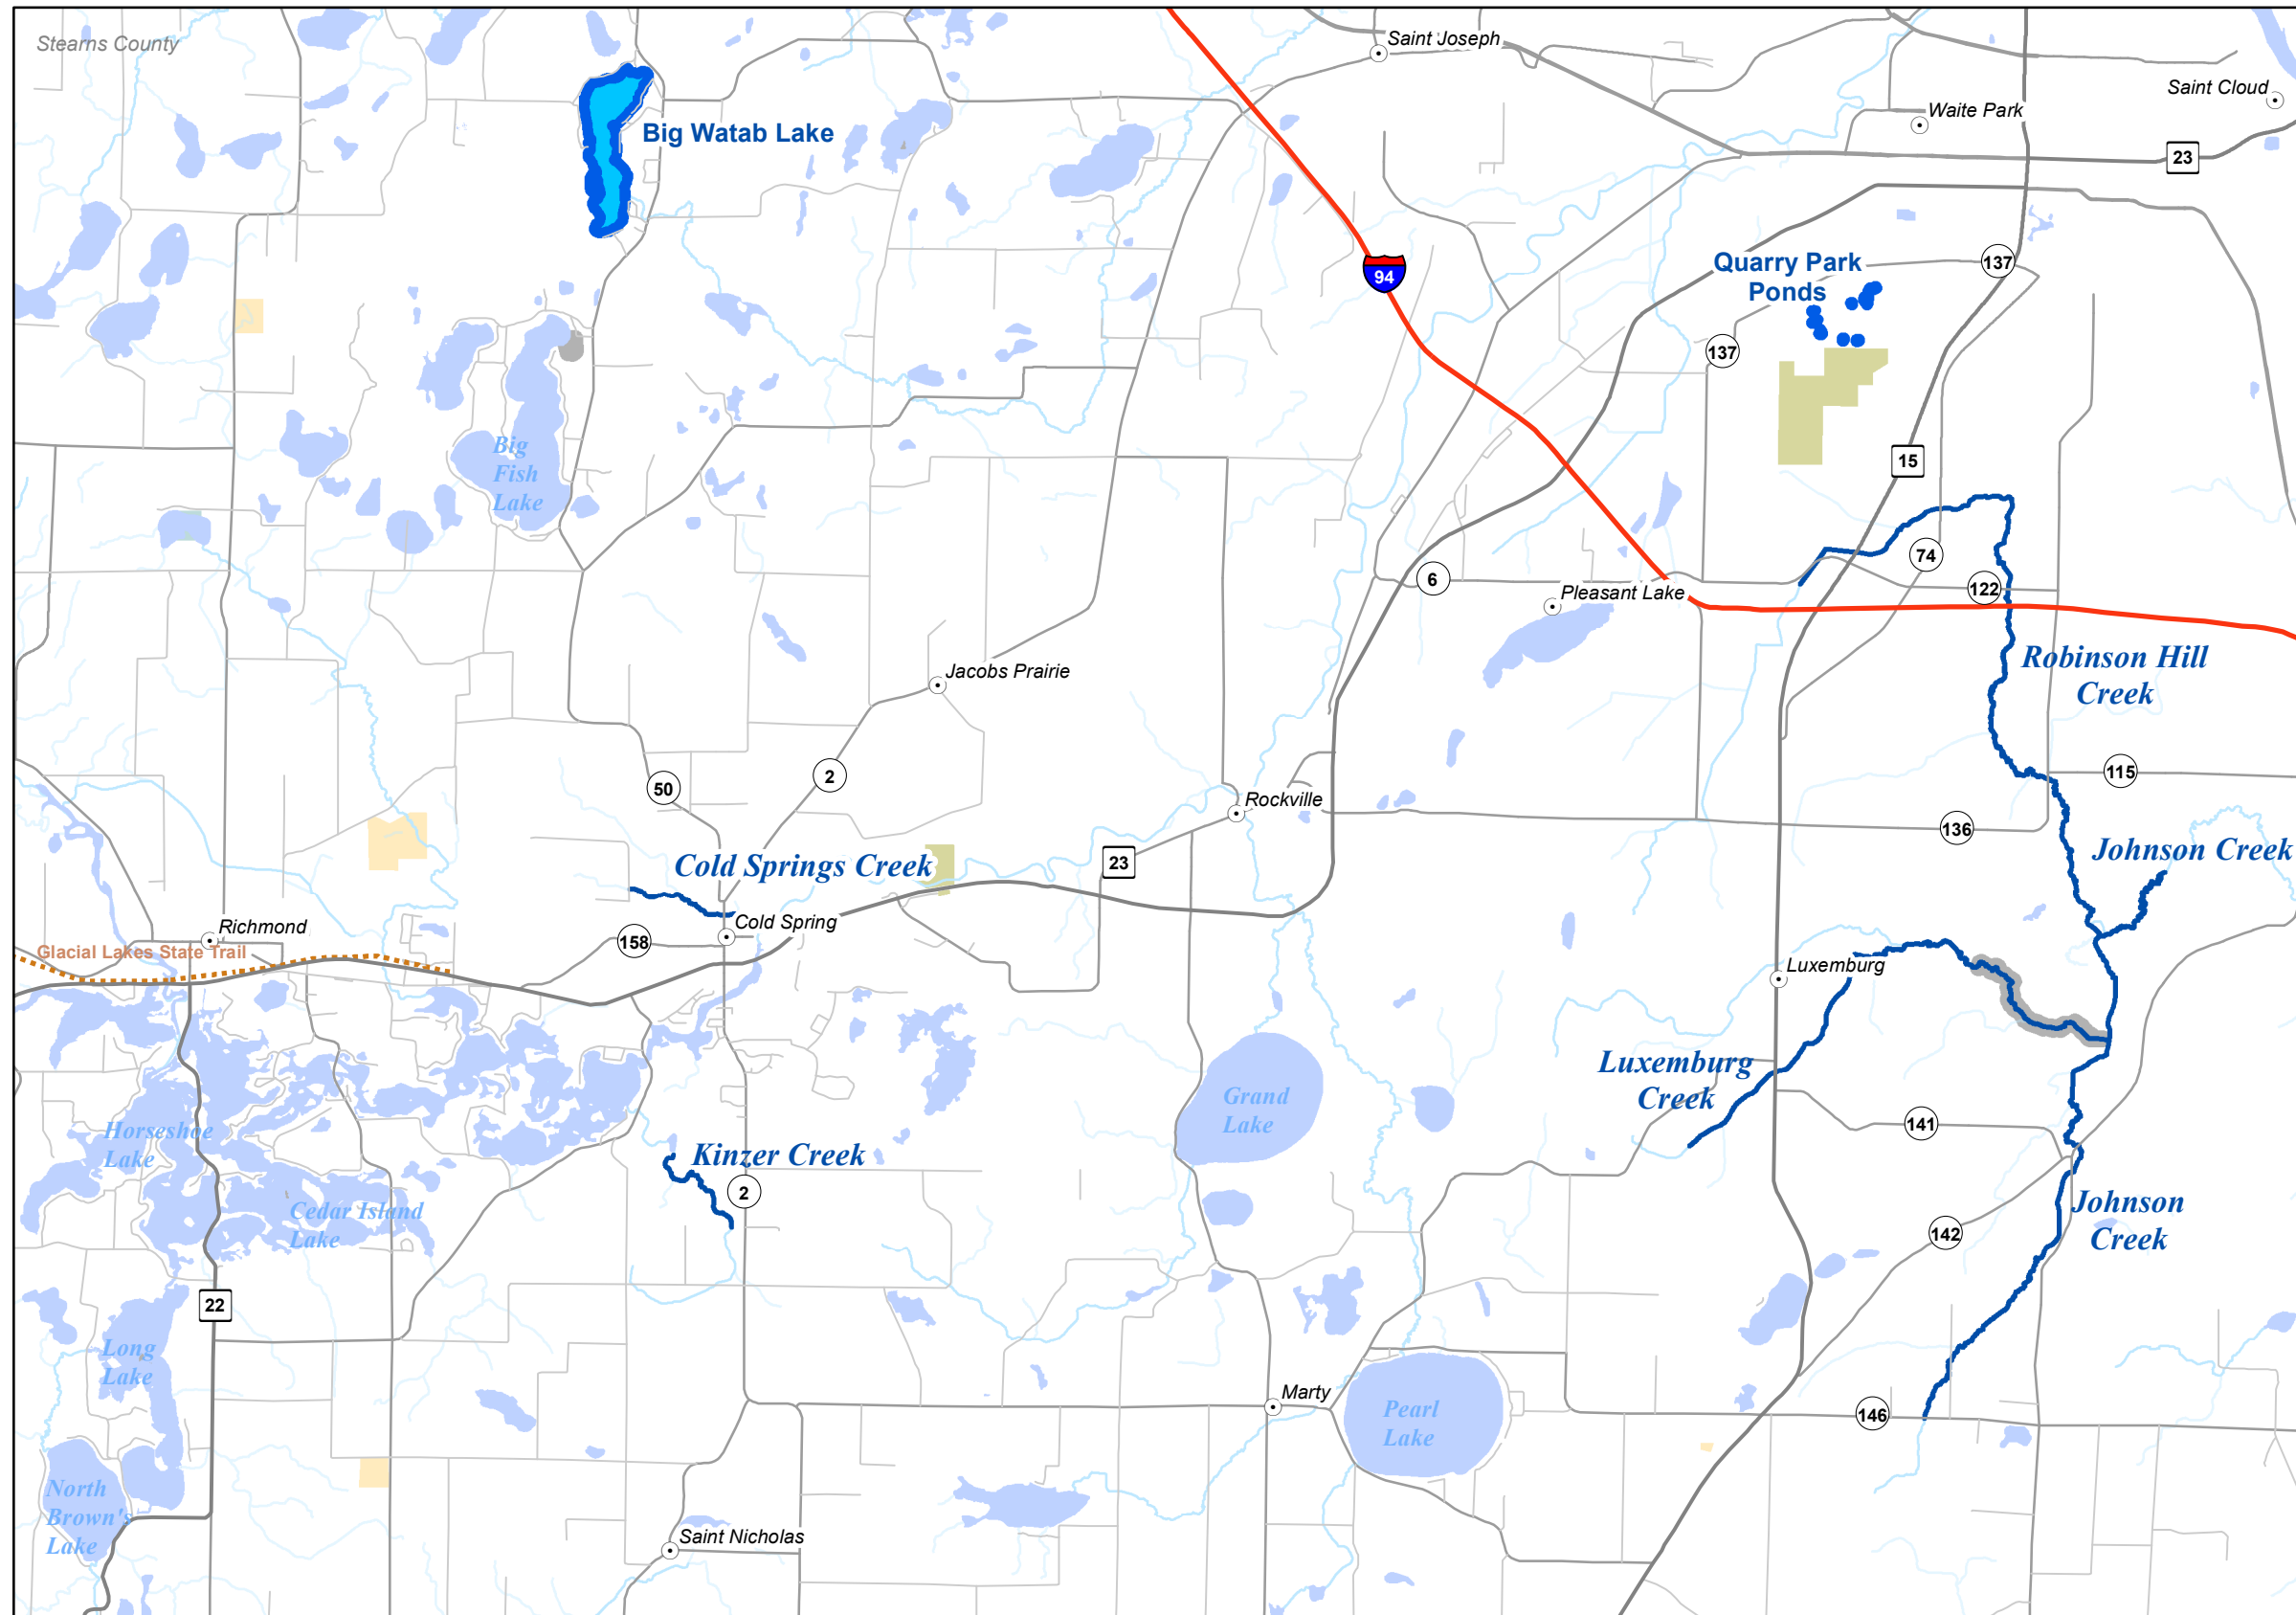

C, Map 21

Legend

- State Parks Trout Regulation
- Fisheries Offices
- Interstates
- Federal Highways
- State Highways
- County Roads
- Township Roads
- DNR Administered State Trails
- 12 to 16 Inch Protected Slot for All Trout (Artificial Lures or Flies Only)
- 12 to 16 Inch Protected Slot for All Trout (Bait Allowed)
- 12 Inch Minimum for Brook Trout, Bag Limit of 1 (Artificial Lures or Flies Only)
- Catch & Release for All Trout (Artificial Lures or Flies Only)
- Catch & Release for All Trout (Bait Allowed)
- Catch & Release for Brook Trout
- Fishable Trout Streams
- Streams
- Lakes
- Designated Trout Lakes
- DNR Managed Trout Lakes - non designated
- Minnesota Valley Wildlife Refuge
- State Park Boundary
- Wildlife Management Areas - Publicly Accessible
- Scientific and Natural Area Boundaries
- Forestry Land
- Fishing Easements or Public Land
- County Boundaries

For detailed information on trout angling regulations see the Minnesota Fishing Regulations booklet and observe signs posted on the stream.