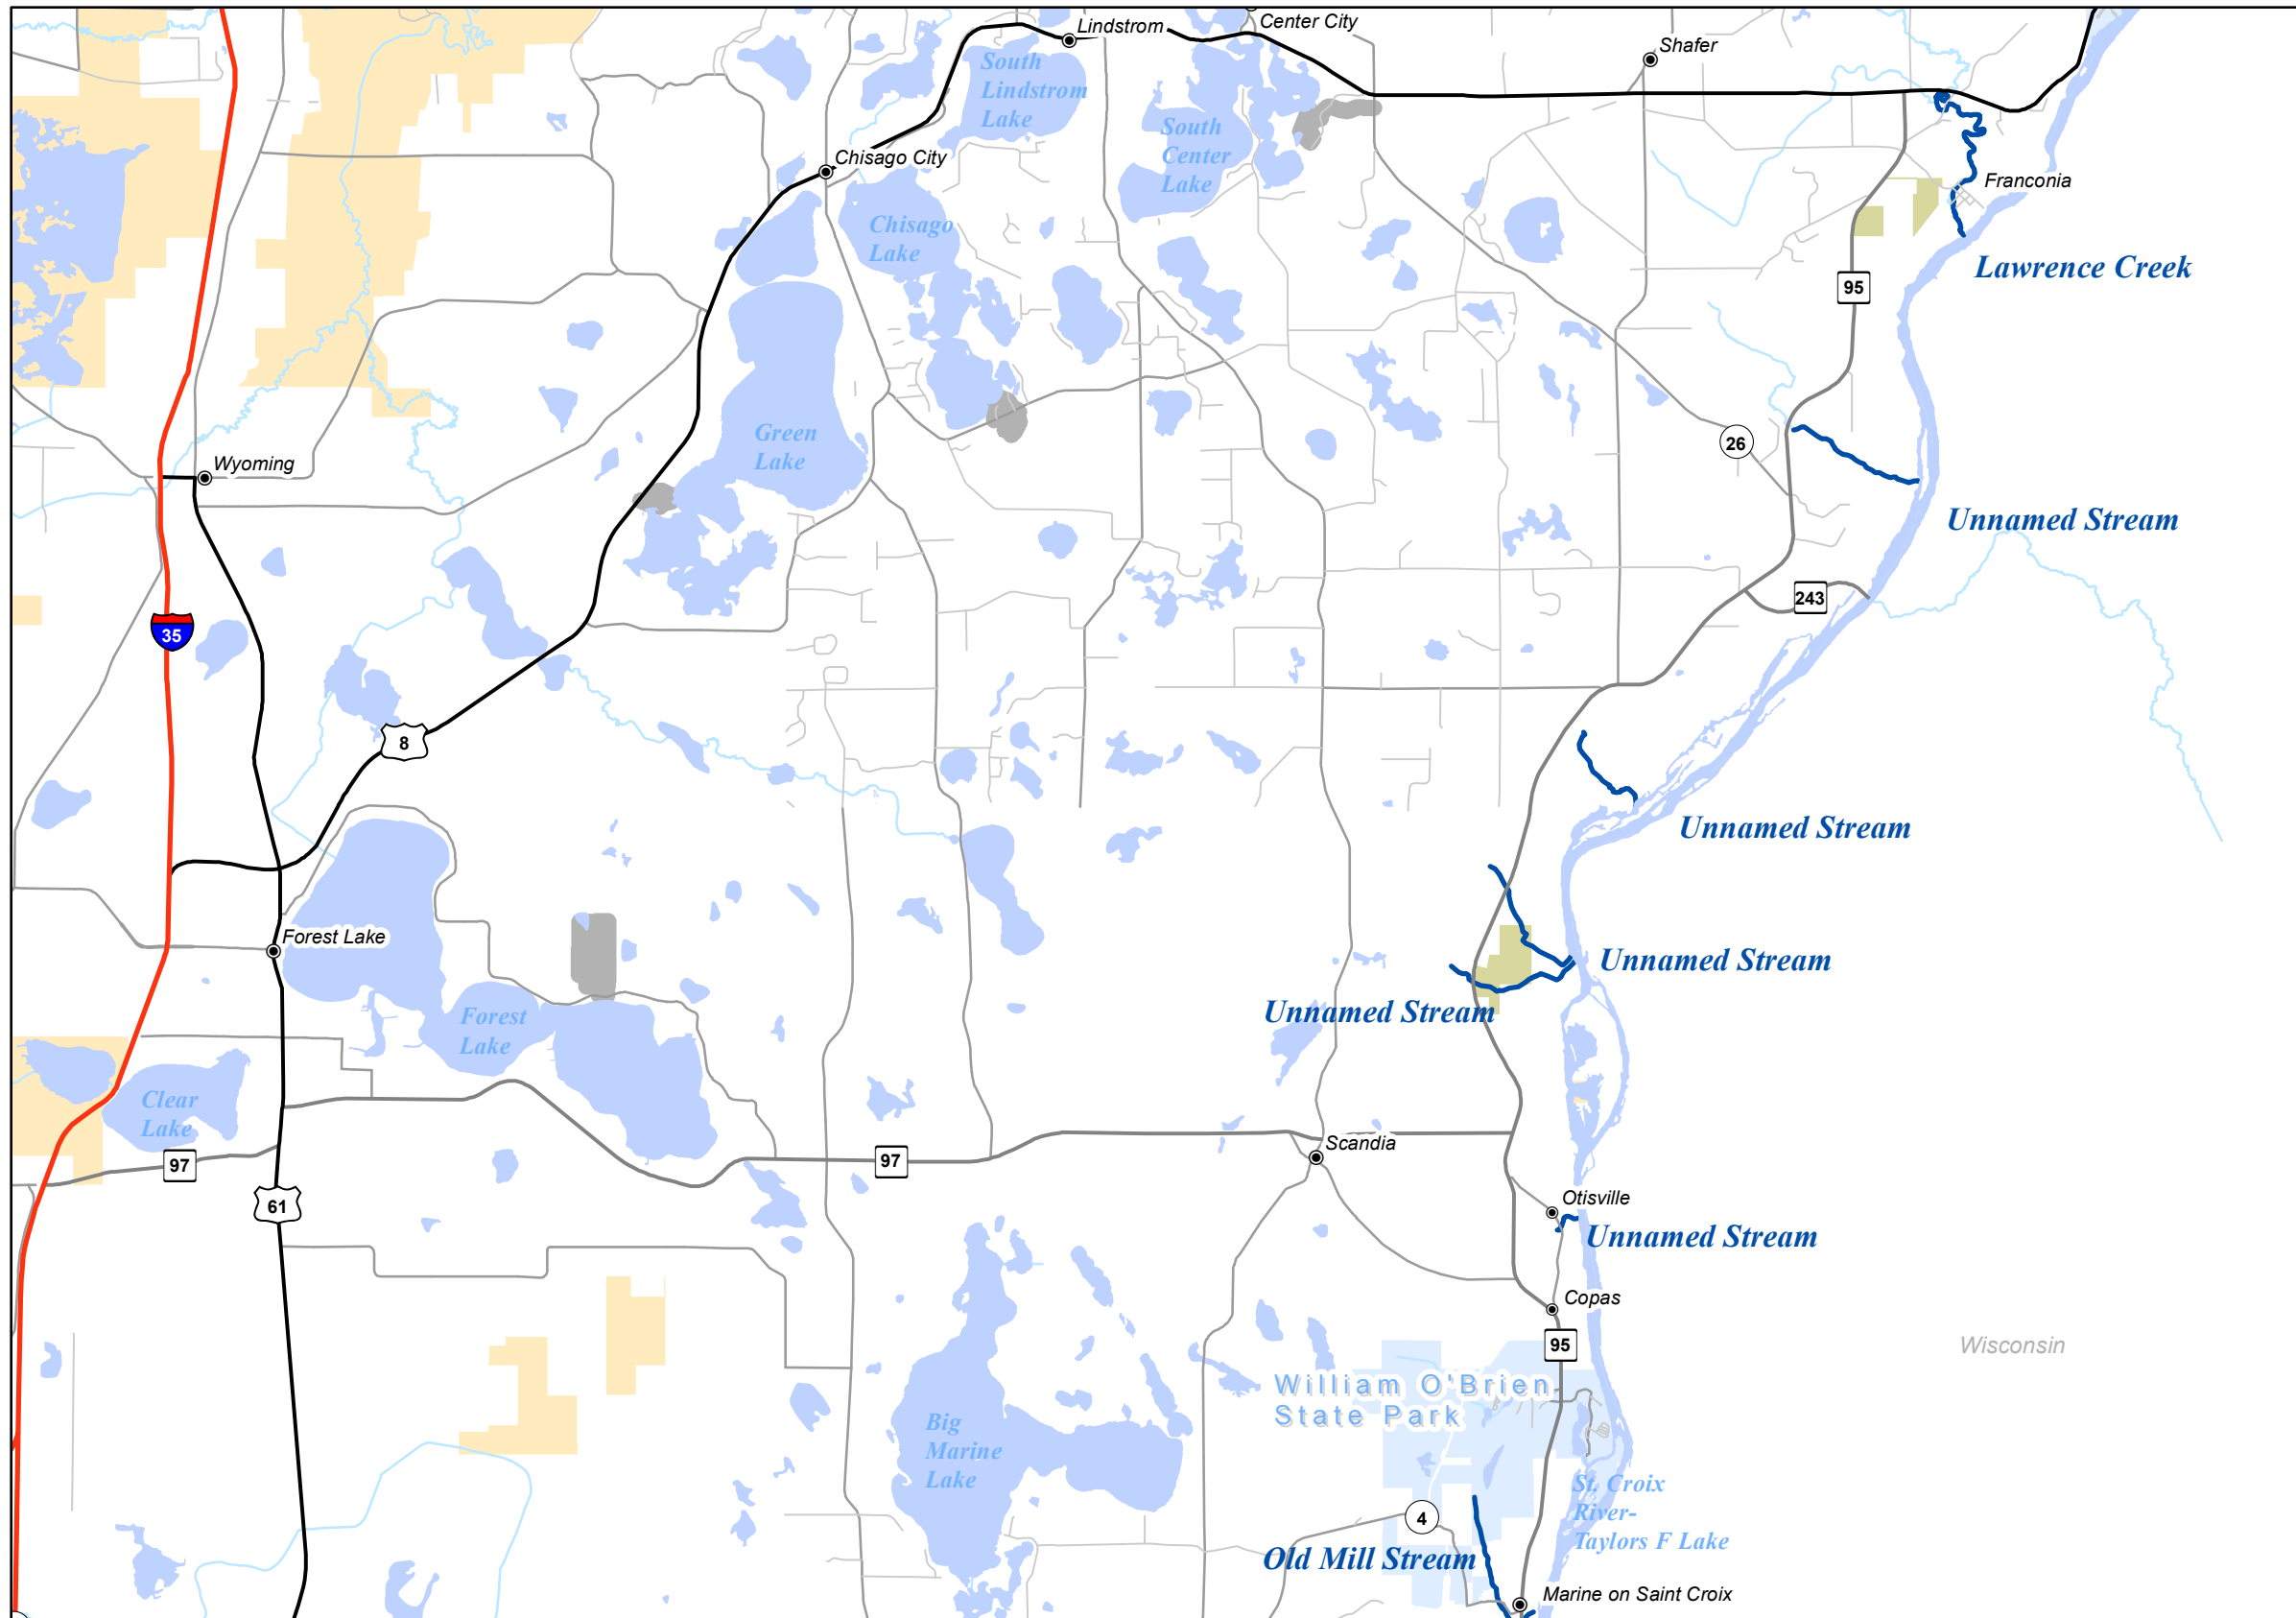

C, Map 19

Legend

-  State Parks Trout Regulation
-  Fisheries Offices
-  Interstates
-  Federal Highways
-  State Highways
-  County Roads
-  Township Roads
-  DNR Administered State Trails
-  12 to 16 Inch Protected Slot for All Trout (Artificial Lures or Flies Only)
-  12 to 16 Inch Protected Slot for All Trout (Bait Allowed)
-  12 Inch Minimum for Brook Trout, Bag Limit of 1 (Artificial Lures or Flies Only)
-  Catch & Release for All Trout (Artificial Lures or Flies Only)
-  Catch & Release for All Trout (Bait Allowed)
-  Catch & Release for Brook Trout
-  Fishable Trout Streams
-  Streams
-  Lakes
-  Designated Trout Lakes
-  DNR Managed Trout Lakes - non designated
-  Minnesota Valley Wildlife Refuge
-  State Park Boundary
-  Wildlife Management Areas - Publicly Accessible
-  Scientific and Natural Area Boundaries
-  Forestry Land
-  Fishing Easements or Public Land
-  County Boundaries