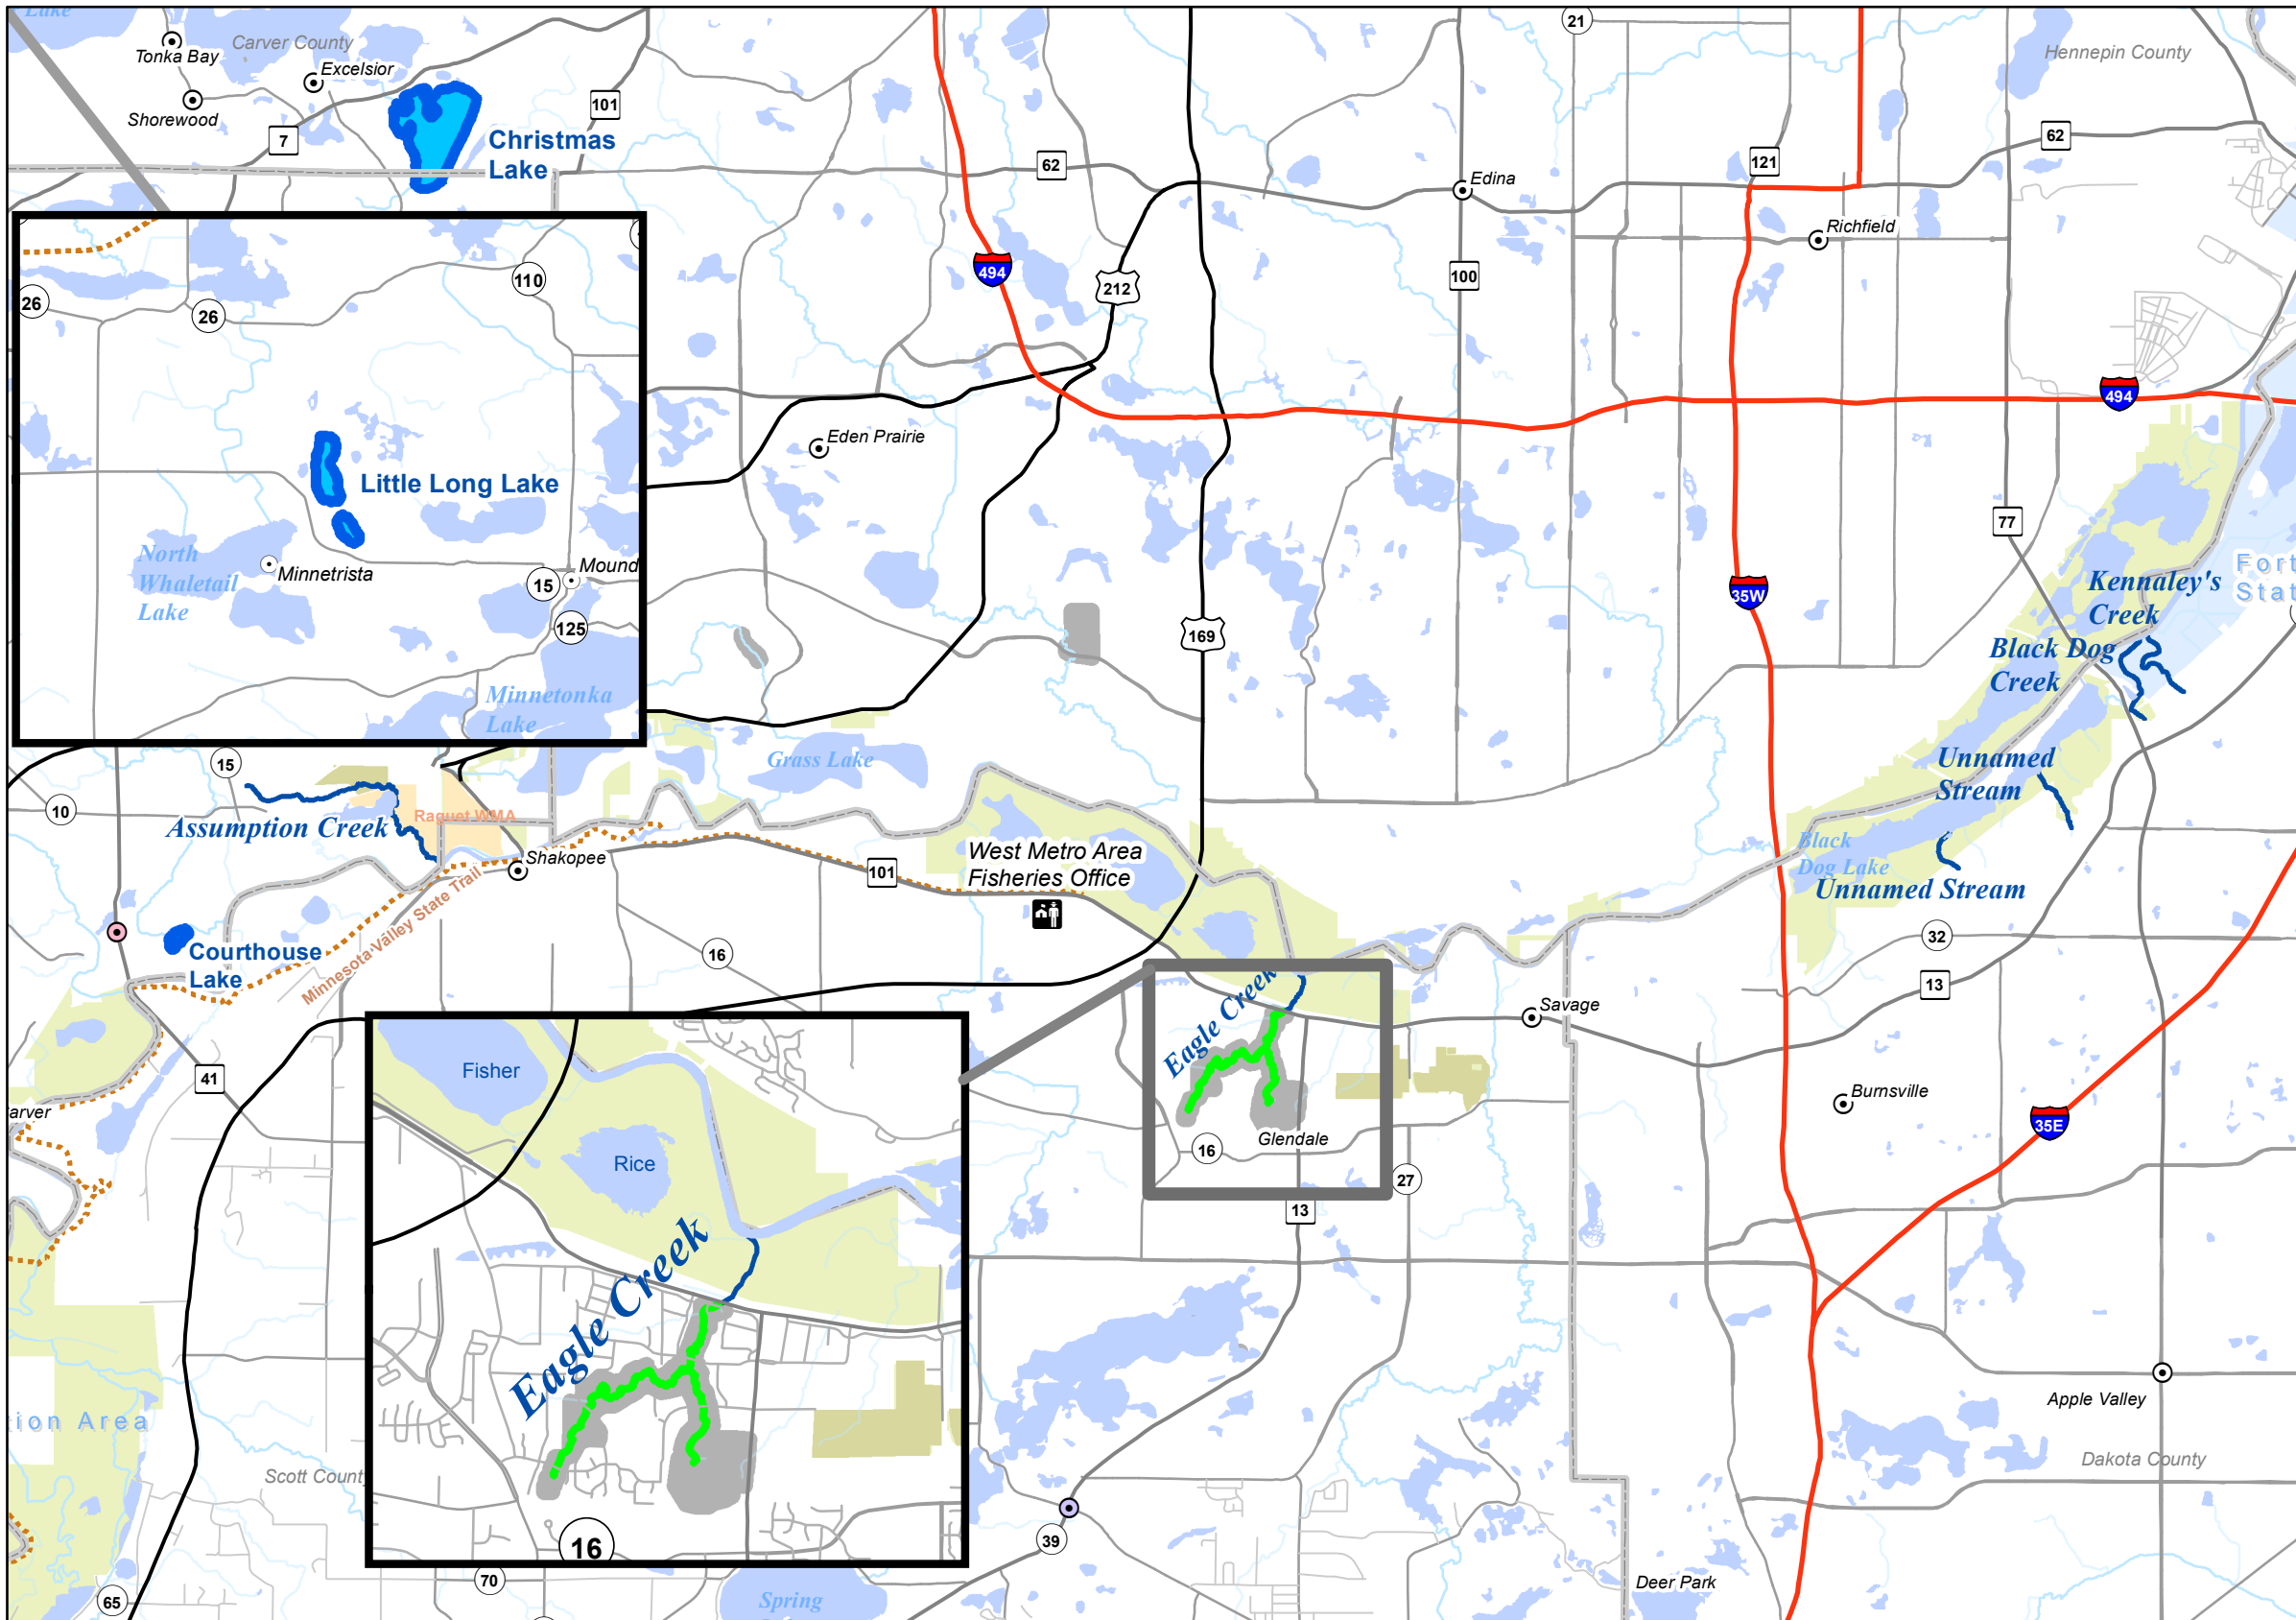

C, Map 17

Legend

- State Parks Trout Regulation
- Fisheries Offices
- Interstates
- Federal Highways
- State Highways
- County Roads
- Township Roads
- DNR Administered State Trails
- 12 to 16 Inch Protected Slot for All Trout (Artificial Lures or Flies Only)
- 12 to 16 Inch Protected Slot for All Trout (Bait Allowed)
- 12 Inch Minimum for Brook Trout, Bag Limit of 1 (Artificial Lures or Flies Only)
- Catch & Release for All Trout (Artificial Lures or Flies Only)
- Catch & Release for All Trout (Bait Allowed)
- Catch & Release for Brook Trout
- Fishable Trout Streams
- Streams
- Lakes
- Designated Trout Lakes
- DNR Managed Trout Lakes - non designated
- Minnesota Valley Wildlife Refuge
- State Park Boundary
- Wildlife Management Areas - Publicly Accessible
- Scientific and Natural Area Boundaries
- Forestry Land
- Fishing Easements or Public Land
- County Boundaries

For detailed information on trout angling regulations see the Minnesota Fishing Regulations booklet and observe signs posted on the stream.