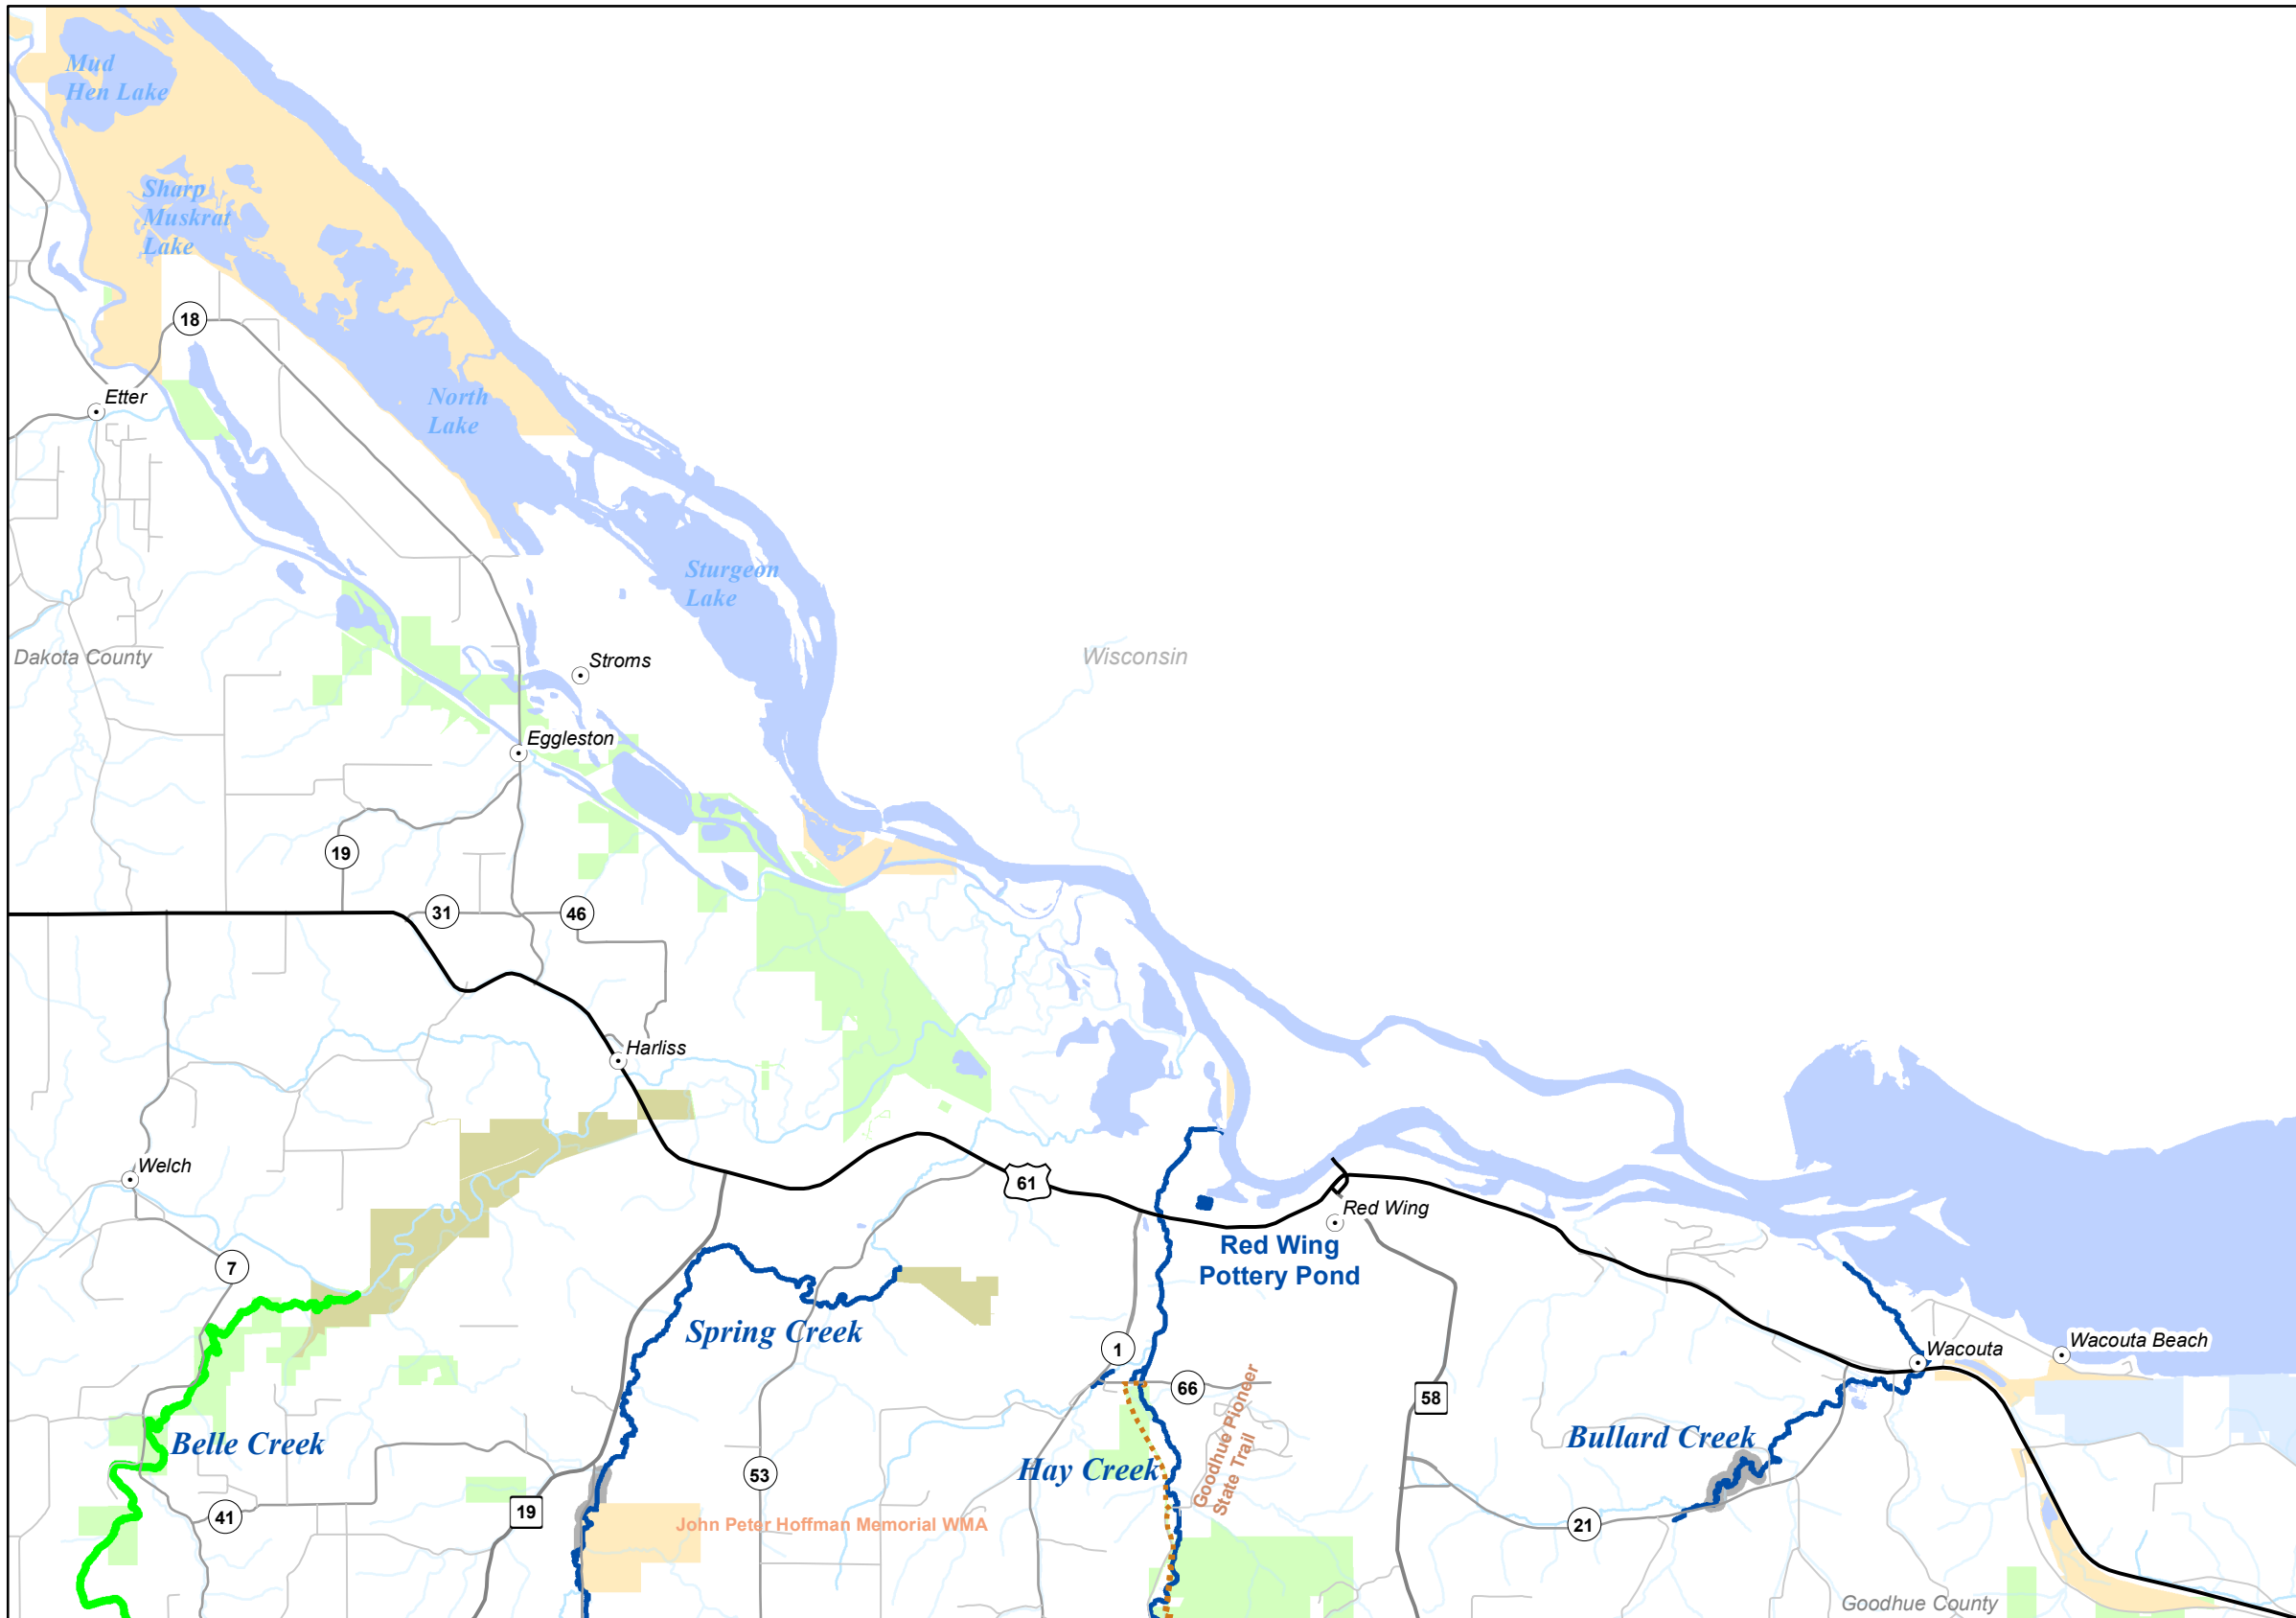

SE, Map 16

Legend

- State Parks Trout Regulation
- Fisheries Offices
- Interstates
- Federal Highways
- State Highways
- County Roads
- Township Roads
- DNR Administered State Trails
- 12 to 16 Inch Protected Slot for All Trout (Artificial Lures or Flies Only)
- 12 to 16 Inch Protected Slot for All Trout (Bait Allowed)
- 12 Inch Minimum for Brook Trout, Bag Limit of 1 (Artificial Lures or Flies Only)
- Catch & Release for All Trout (Artificial Lures or Flies Only)
- Catch & Release for All Trout (Bait Allowed)
- Catch & Release for Brook Trout
- Fishable Trout Streams
- Streams
- Lakes
- Designated Trout Lakes
- DNR Managed Trout Lakes - non designated
- Minnesota Valley Wildlife Refuge
- State Park Boundary
- Wildlife Management Areas - Publicly Accessible
- Scientific and Natural Area Boundaries
- Forestry Land
- Fishing Easements or Public Land
- County Boundaries

For detailed information on trout angling regulations see the Minnesota Fishing Regulations booklet and observe signs posted on the stream.