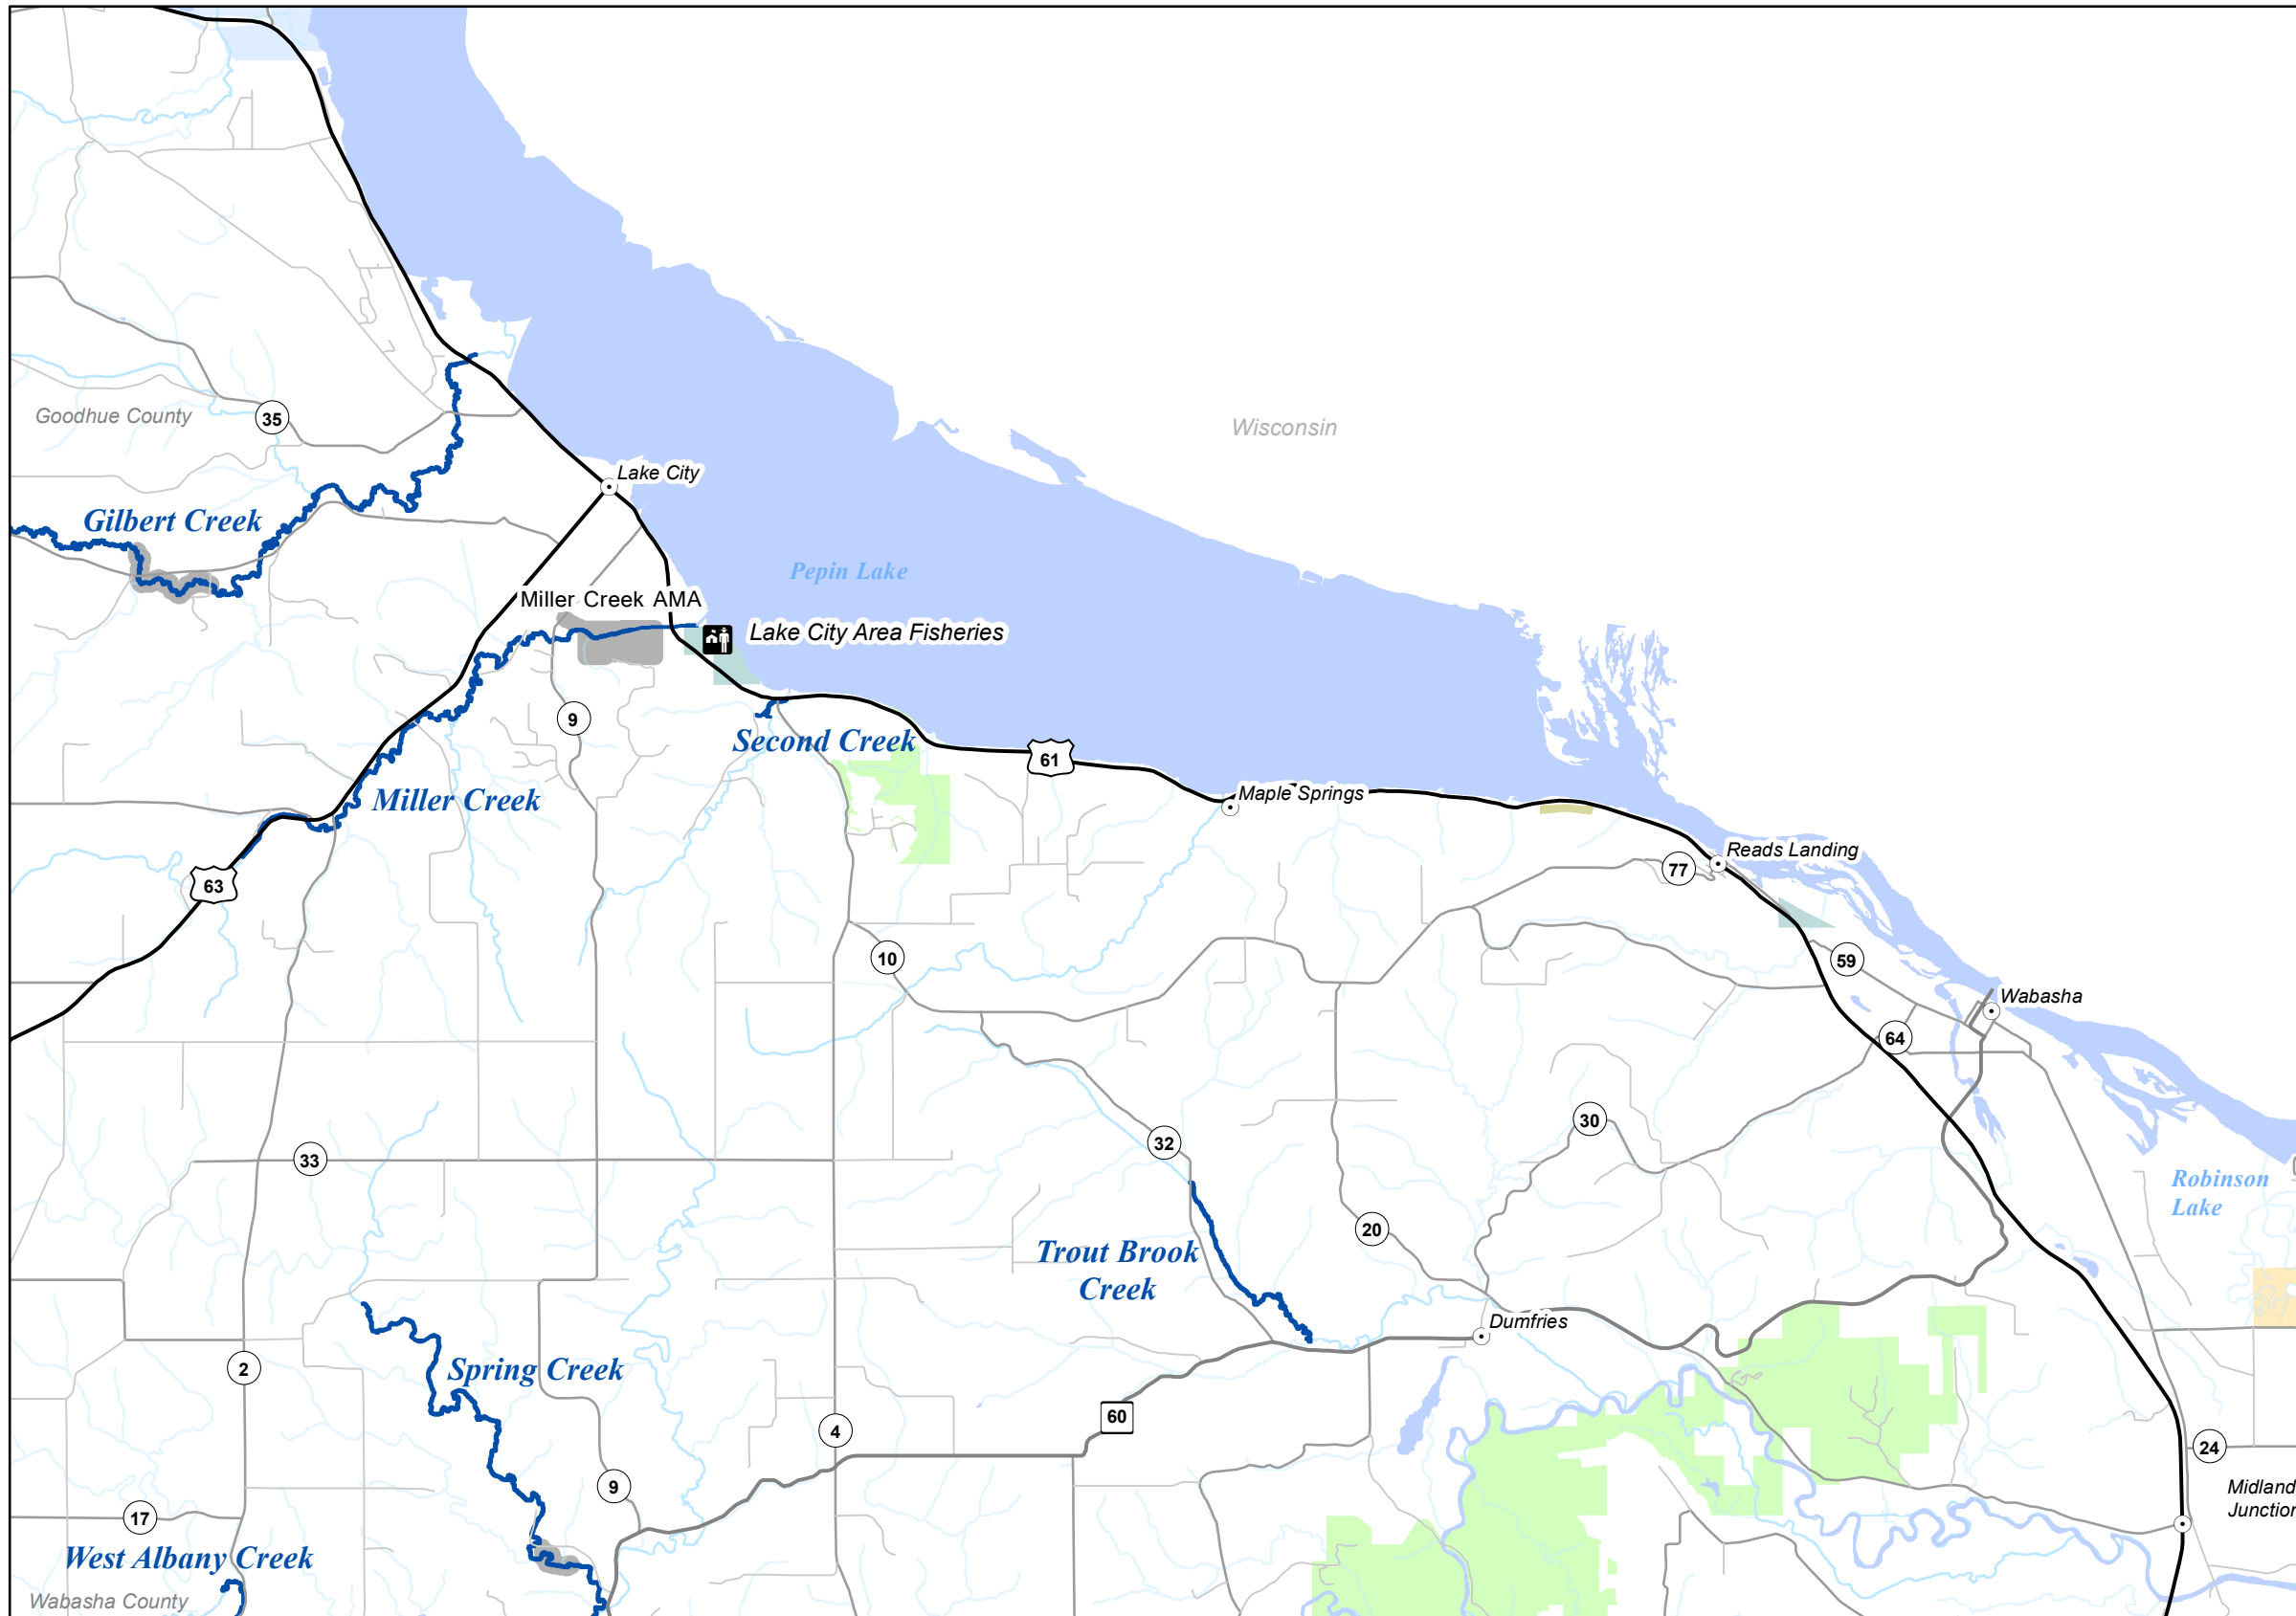

SE, Map 14

Legend

- State Parks Trout Regulation
- Fisheries Offices
- Interstates
- Federal Highways
- State Highways
- County Roads
- Township Roads
- DNR Administered State Trails
- 12 to 16 Inch Protected Slot for All Trout (Artificial Lures or Flies Only)
- 12 to 16 Inch Protected Slot for All Trout (Bait Allowed)
- 12 Inch Minimum for Brook Trout, Bag Limit of 1 (Artificial Lures or Flies Only)
- Catch & Release for All Trout (Artificial Lures or Flies Only)
- Catch & Release for All Trout (Bait Allowed)
- Catch & Release for Brook Trout
- Fishable Trout Streams
- Streams
- Lakes
- Designated Trout Lakes
- DNR Managed Trout Lakes - non designated
- Minnesota Valley Wildlife Refuge
- State Park Boundary
- Wildlife Management Areas - Publicly Accessible
- Scientific and Natural Area Boundaries
- Forestry Land
- Fishing Easements or Public Land
- County Boundaries

For detailed information on trout angling regulations see the Minnesota Fishing Regulations booklet and observe signs posted on the stream.