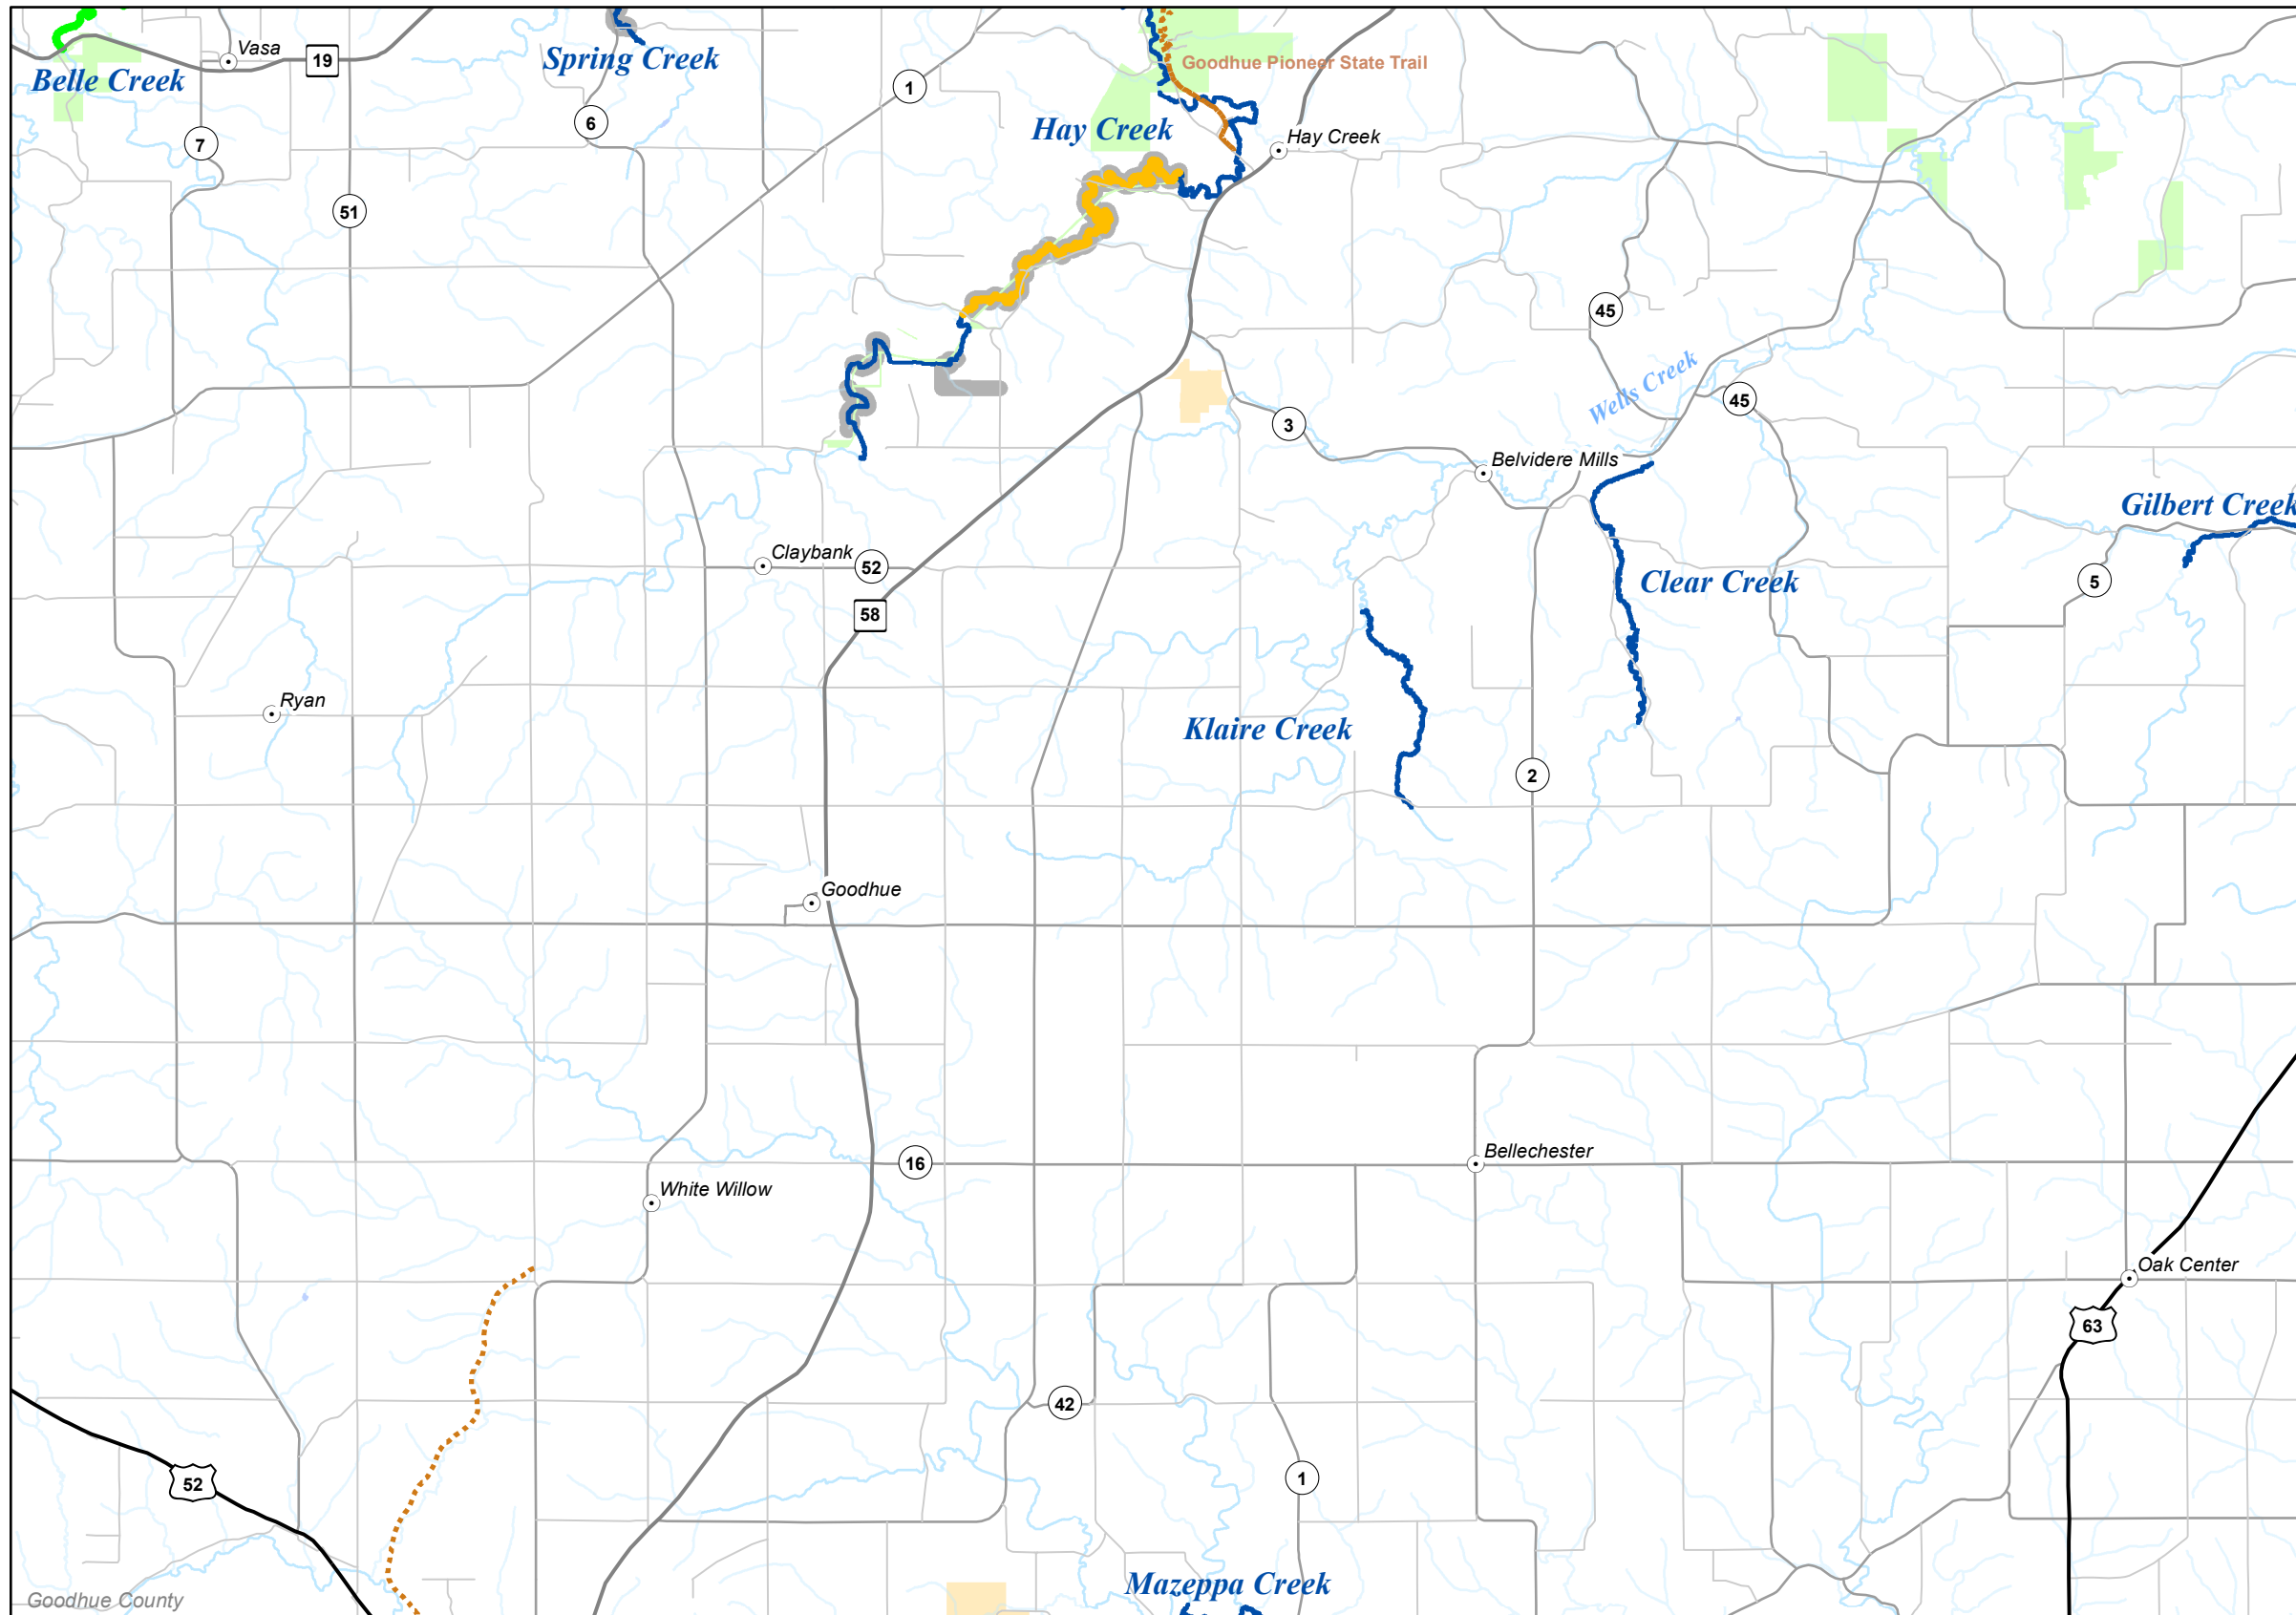

SE, Map 13

Legend

- State Parks Trout Regulation
- Fisheries Offices
- Interstates
- Federal Highways
- State Highways
- County Roads
- Township Roads
- DNR Administered State Trails
- 12 to 16 Inch Protected Slot for All Trout (Artificial Lures or Flies Only)
- 12 to 16 Inch Protected Slot for All Trout (Bait Allowed)
- 12 Inch Minimum for Brook Trout, Bag Limit of 1 (Artificial Lures or Flies Only)
- Catch & Release for All Trout (Artificial Lures or Flies Only)
- Catch & Release for All Trout (Bait Allowed)
- Catch & Release for Brook Trout
- Fishable Trout Streams
- Streams
- Lakes
- Designated Trout Lakes
- DNR Managed Trout Lakes - non designated
- Minnesota Valley Wildlife Refuge
- State Park Boundary
- Wildlife Management Areas - Publicly Accessible
- Scientific and Natural Area Boundaries
- Forestry Land
- Fishing Easements or Public Land
- County Boundaries

For detailed information on trout angling regulations see the Minnesota Fishing Regulations booklet and observe signs posted on the stream.