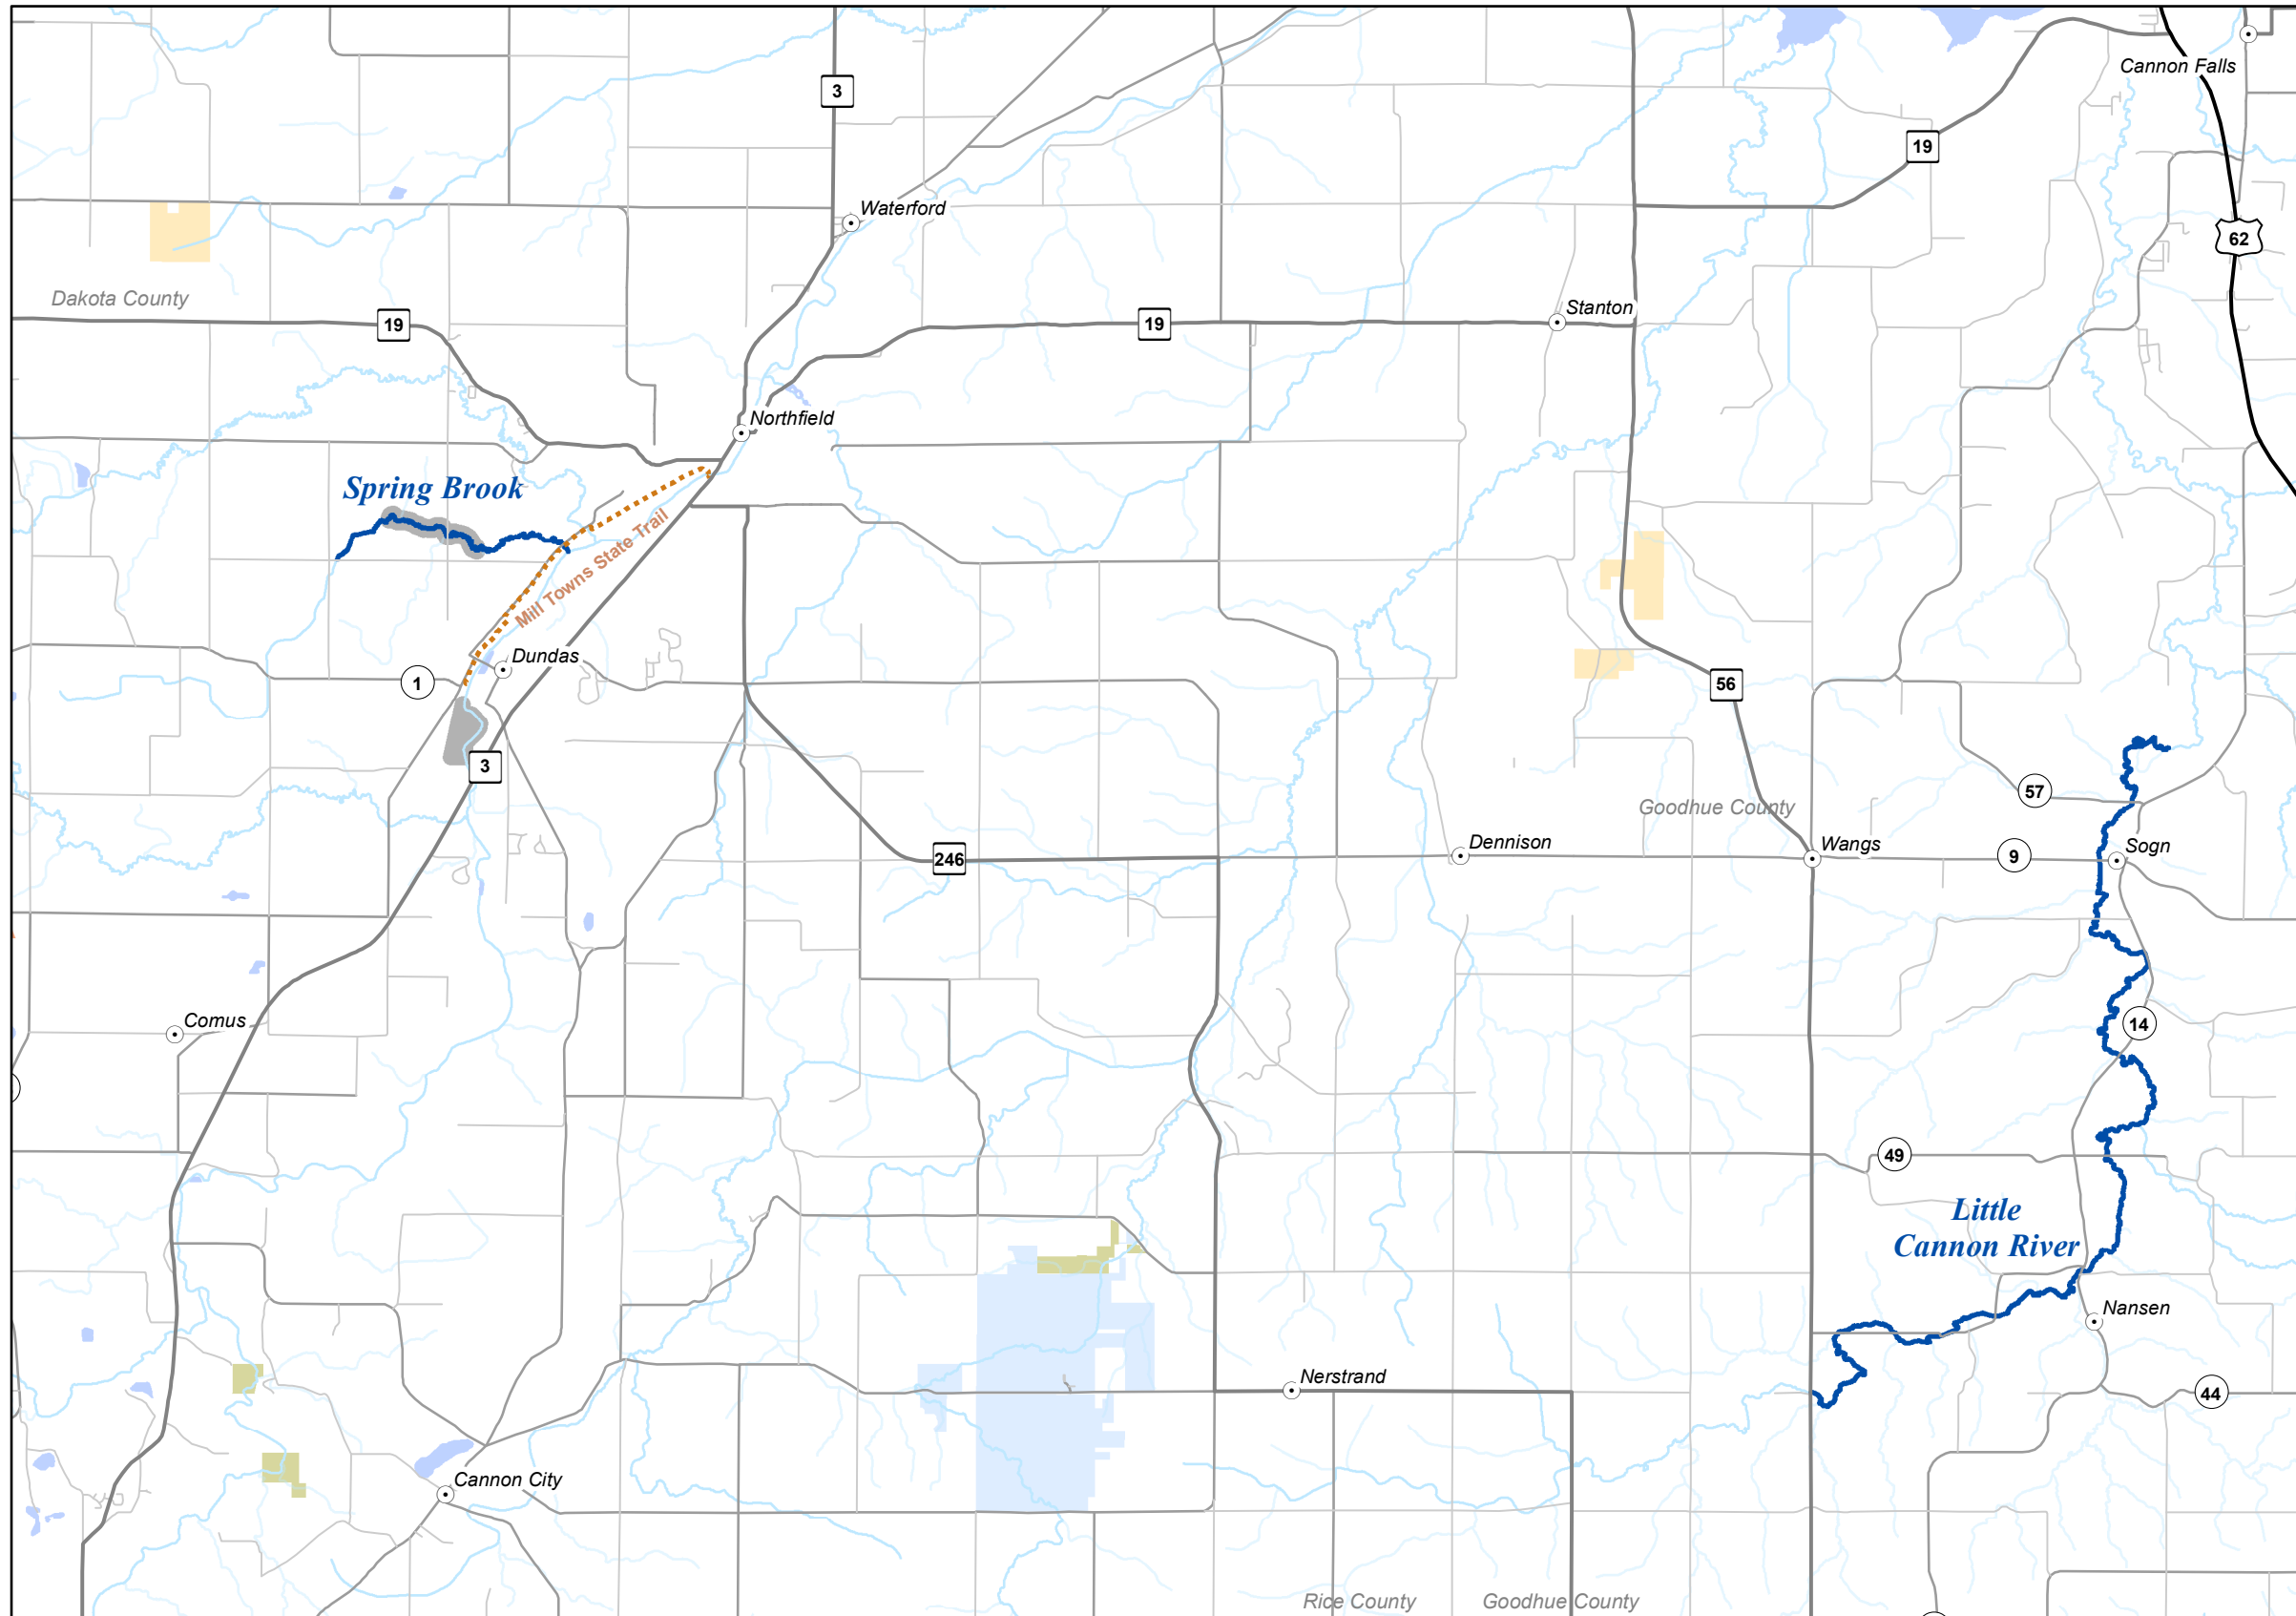

SE, Map 12

Legend

- State Parks Trout Regulation
- Fisheries Offices
- Interstates
- Federal Highways
- State Highways
- County Roads
- Township Roads
- DNR Administered State Trails
- 12 to 16 Inch Protected Slot for All Trout (Artificial Lures or Flies Only)
- 12 to 16 Inch Protected Slot for All Trout (Bait Allowed)
- 12 Inch Minimum for Brook Trout, Bag Limit of 1 (Artificial Lures or Flies Only)
- Catch & Release for All Trout (Artificial Lures or Flies Only)
- Catch & Release for All Trout (Bait Allowed)
- Catch & Release for Brook Trout
- Fishable Trout Streams
- Streams
- Lakes
- Designated Trout Lakes
- DNR Managed Trout Lakes - non designated
- Minnesota Valley Wildlife Refuge
- State Park Boundary
- Wildlife Management Areas - Publicly Accessible
- Scientific and Natural Area Boundaries
- Forestry Land
- Fishing Easements or Public Land
- County Boundaries

For detailed information on trout angling regulations see the Minnesota Fishing Regulations booklet and observe signs posted on the stream.