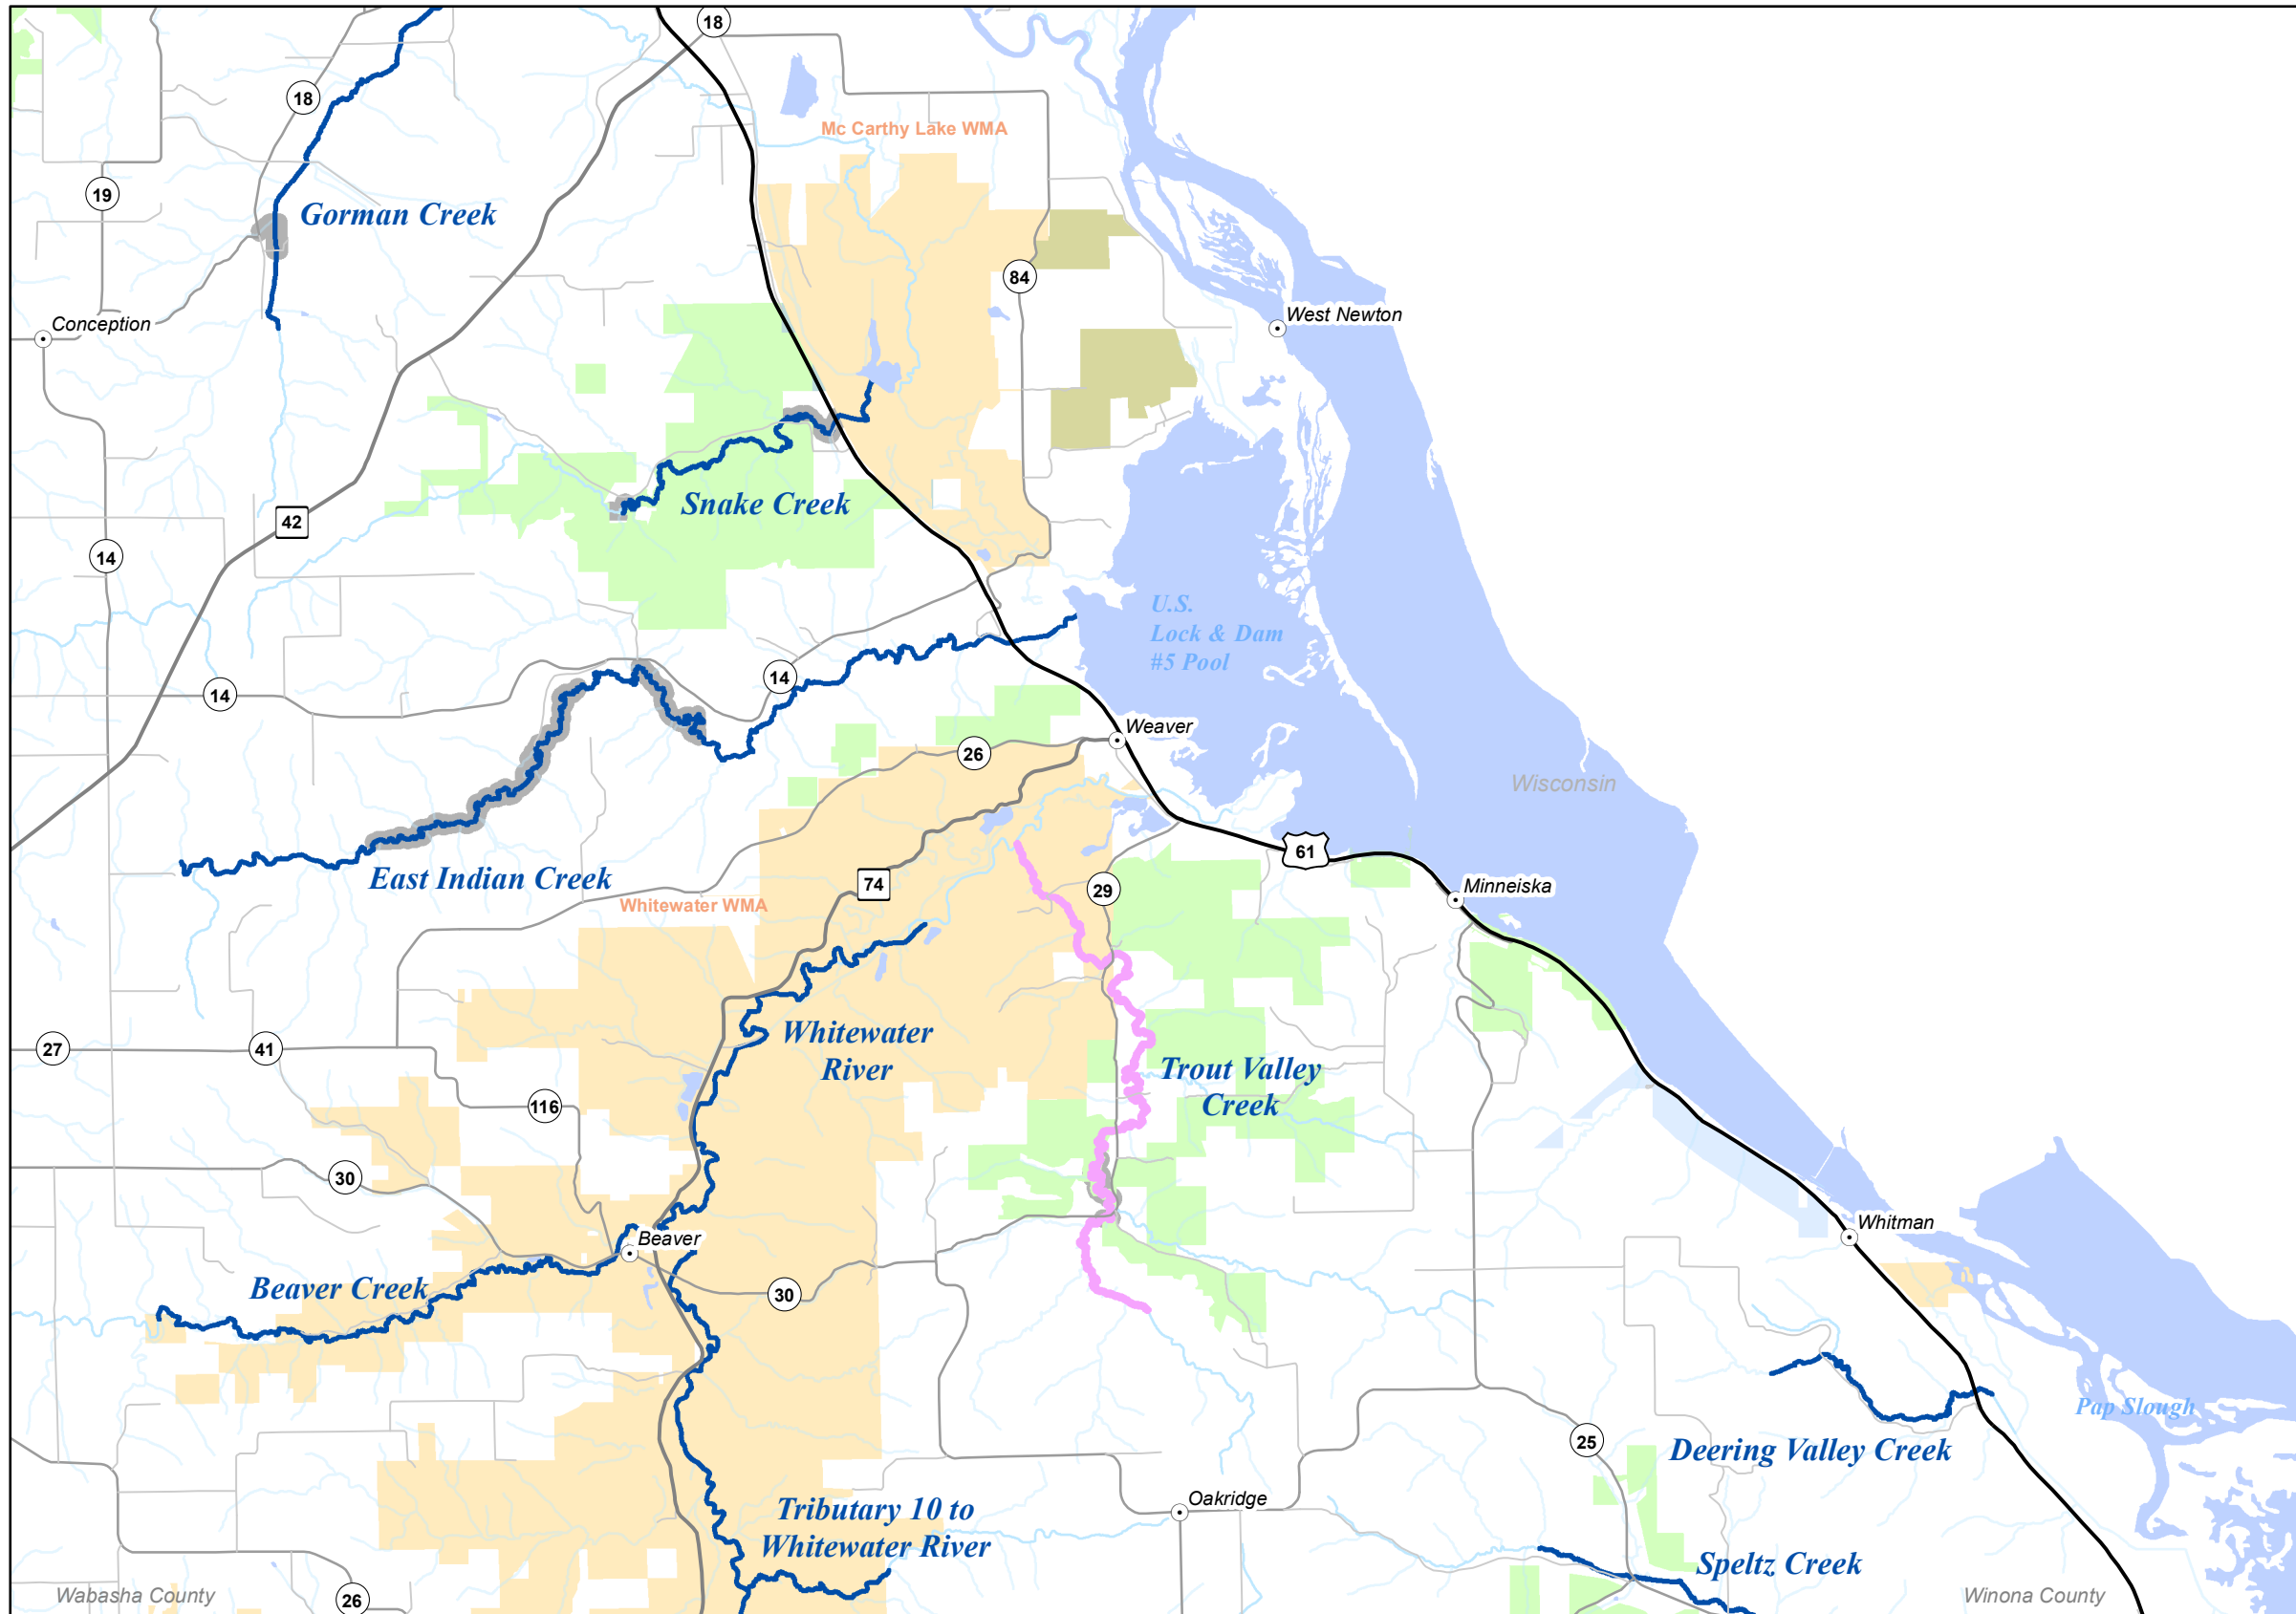

SE, Map 11

Legend

- State Parks Trout Regulation
- Fisheries Offices
- Interstates
- Federal Highways
- State Highways
- County Roads
- Township Roads
- DNR Administered State Trails
- 12 to 16 Inch Protected Slot for All Trout (Artificial Lures or Flies Only)
- 12 to 16 Inch Protected Slot for All Trout (Bait Allowed)
- 12 Inch Minimum for Brook Trout, Bag Limit of 1 (Artificial Lures or Flies Only)
- Catch & Release for All Trout (Artificial Lures or Flies Only)
- Catch & Release for All Trout (Bait Allowed)
- Catch & Release for Brook Trout
- Fishable Trout Streams
- Streams
- Lakes
- Designated Trout Lakes
- DNR Managed Trout Lakes - non designated
- Minnesota Valley Wildlife Refuge
- State Park Boundary
- Wildlife Management Areas - Publicly Accessible
- Scientific and Natural Area Boundaries
- Forestry Land
- Fishing Easements or Public Land
- County Boundaries

For detailed information on trout angling regulations see the Minnesota Fishing Regulations booklet and observe signs posted on the stream.