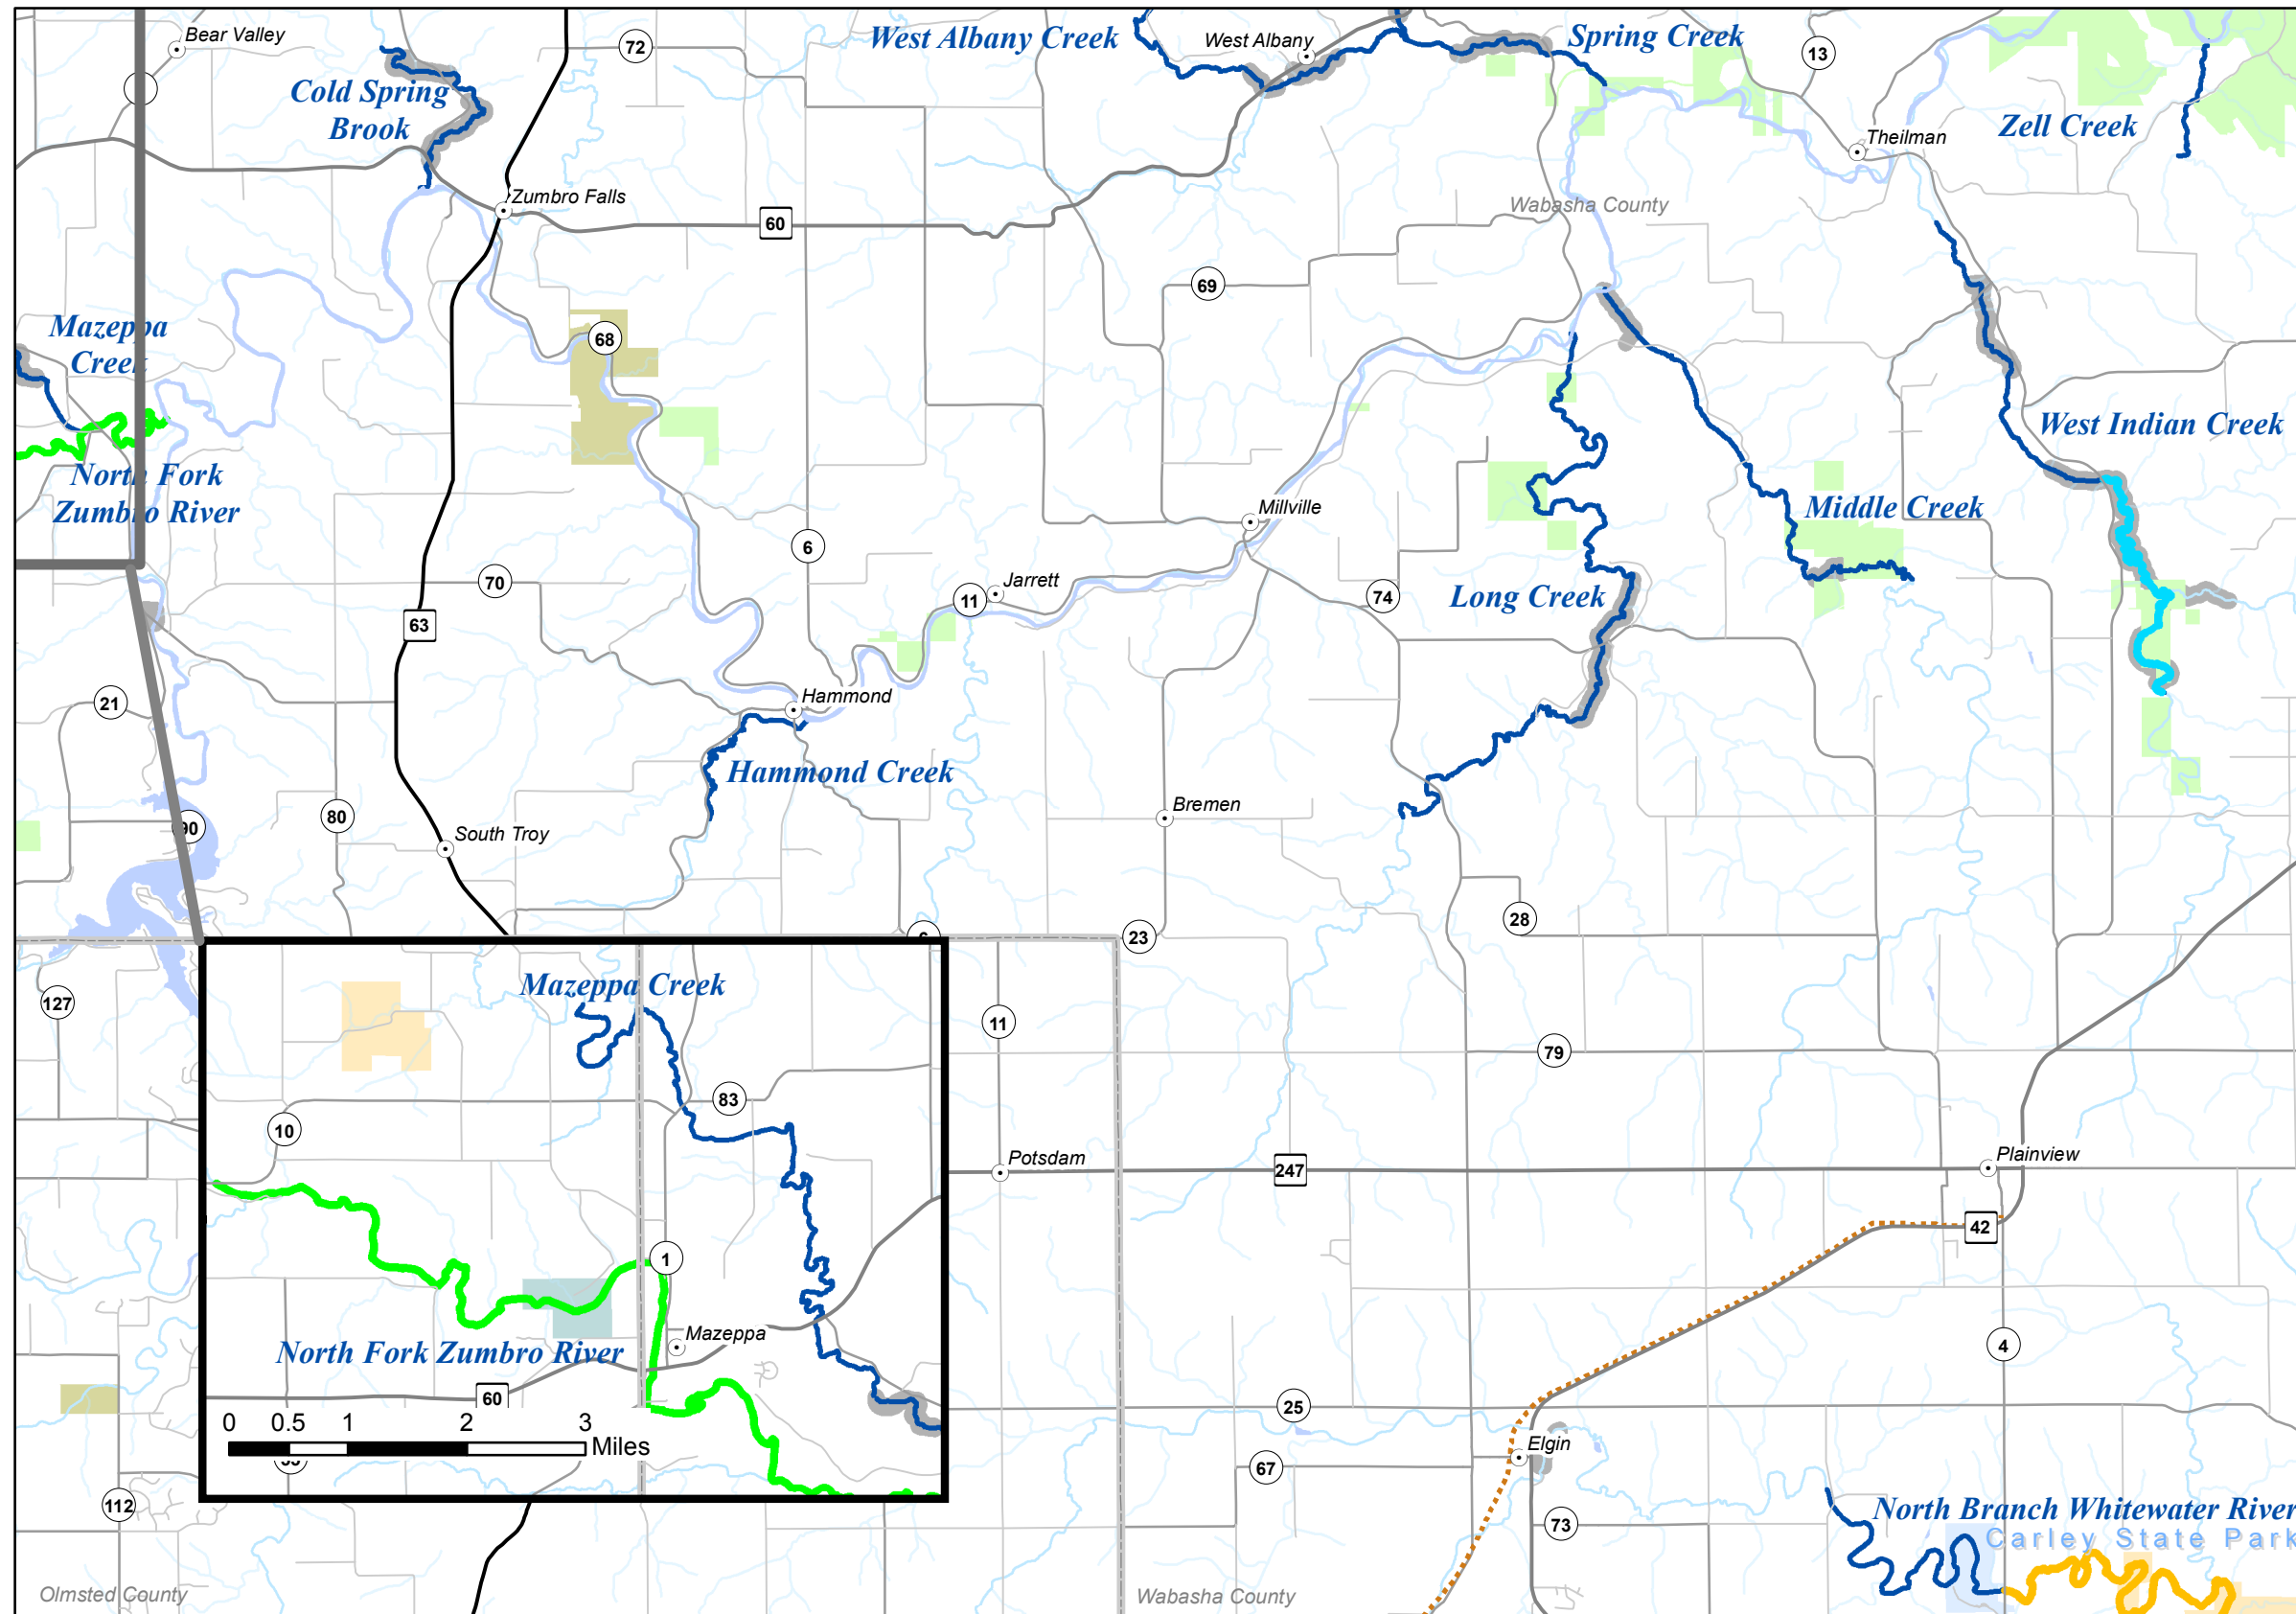

# SE, Map 10

### Legend

- State Parks Trout Regulation
- Fisheries Offices
- Interstates
- Federal Highways
- State Highways
- County Roads
- Township Roads
- DNR Administered State Trails
- 12 to 16 Inch Protected Slot for All Trout (Artificial Lures or Flies Only)
- 12 to 16 Inch Protected Slot for All Trout (Bait Allowed)
- 12 Inch Minimum for Brook Trout, Bag Limit of 1 (Artificial Lures or Flies Only)
- Catch & Release for All Trout (Artificial Lures or Flies Only)
- Catch & Release for All Trout (Bait Allowed)
- Catch & Release for Brook Trout
- Fishable Trout Streams
- Streams
- Lakes
- Designated Trout Lakes
- DNR Managed Trout Lakes - non designated
- Minnesota Valley Wildlife Refuge
- State Park Boundary
- Wildlife Management Areas - Publicly Accessible
- Scientific and Natural Area Boundaries
- Forestry Land
- Fishing Easements or Public Land
- County Boundaries

For detailed information on trout angling regulations see the Minnesota Fishing Regulations booklet and observe signs posted on the stream.