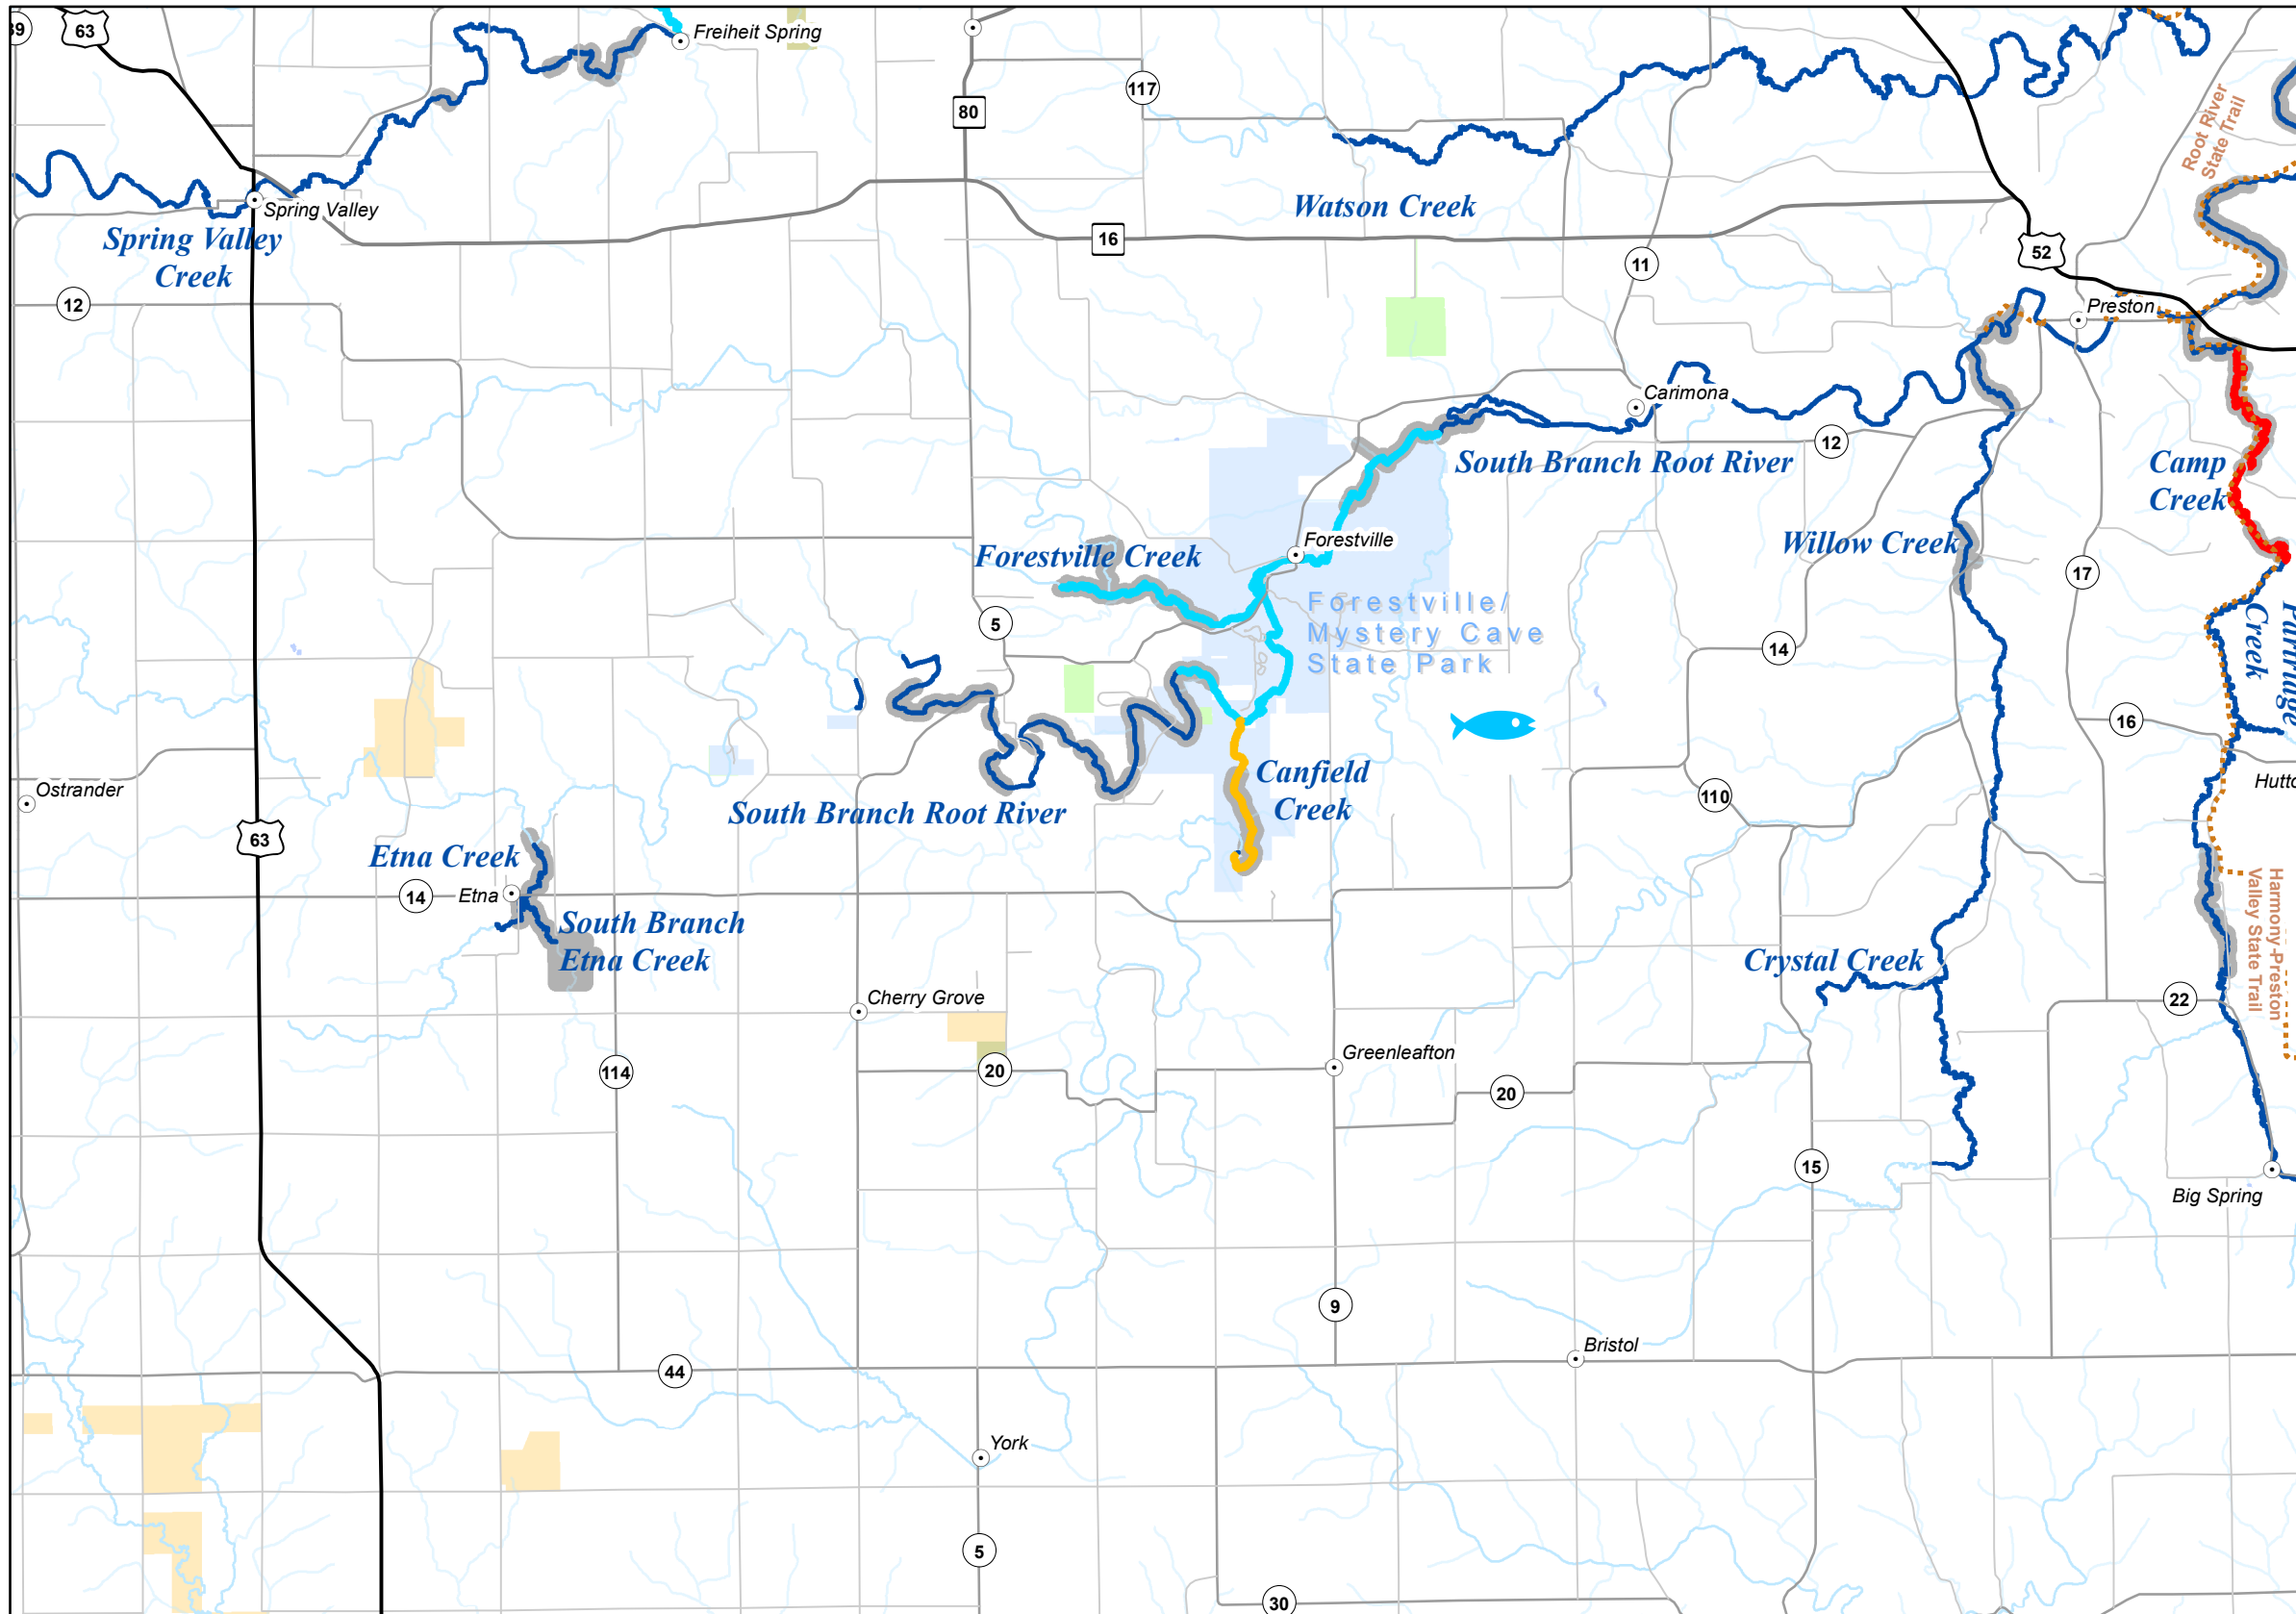

# SE, Map 1

### Legend

- State Parks Trout Regulation
- Fisheries Offices
- Interstates
- Federal Highways
- State Highways
- County Roads
- Township Roads
- DNR Administered State Trails
- 12 to 16 Inch Protected Slot for All Trout (Artificial Lures or Flies Only)
- 12 to 16 Inch Protected Slot for All Trout (Bait Allowed)
- 12 Inch Minimum for Brook Trout, Bag Limit of 1 (Artificial Lures or Flies Only)
- Catch & Release for All Trout (Artificial Lures or Flies Only)
- Catch & Release for All Trout (Bait Allowed)
- Catch & Release for Brook Trout
- Fishable Trout Streams
- Streams
- Lakes
- Designated Trout Lakes
- DNR Managed Trout Lakes - non designated
- Minnesota Valley Wildlife Refuge
- State Park Boundary
- Wildlife Management Areas - Publicly Accessible
- Scientific and Natural Area Boundaries
- Forestry Land
- Fishing Easements or Public Land
- County Boundaries

For detailed information on trout angling regulations see the Minnesota Fishing Regulations booklet and observe signs posted on the stream.