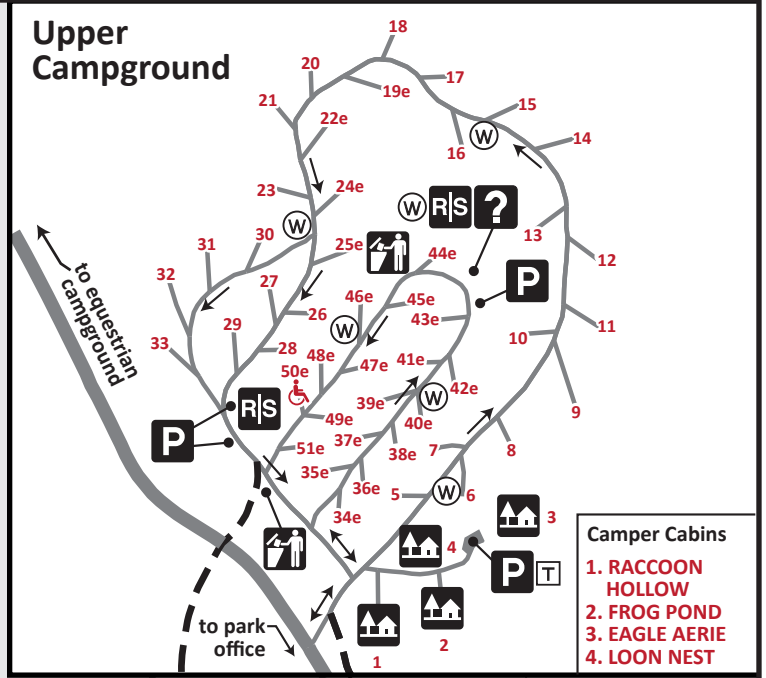

Trails open to track chairs

- Camper Cabins**
1. RACCOON HOLLOW
 2. FROG POND
 3. EAGLE AERIE
 4. LOON NEST

- Campground Symbols**
- e Electric Site
 - ♿ Accessible Site
 - W Drinking Water
 - T Primitive Toilet
 - RS Restroom/Shower
 - ♻ Dumpster

LAKE CARLOS STATE PARK

SUMMER TRAILS

- Hiking
- Hiking/Horseback
- Hiking Club
- ++++ Interpretive Hiking
- >>>> Interpretive Horse/Hiking
- A Trail Intersections (summer and/or winter)

FACILITIES

- Park Office
- Visitor Center
- Parking
- Amphitheatre
- Overlook
- Wildlife Observation Area
- Picnic Area
- Campground
- Equestrian Camp
- Camper Cabin
- Group Camp
- Group Center
- Volleyball Court
- Restroom
- RV Sanitation Station
- Trailer Access
- Dock
- Swimming Beach
- Fish Cleaning Shelter
- Private Property