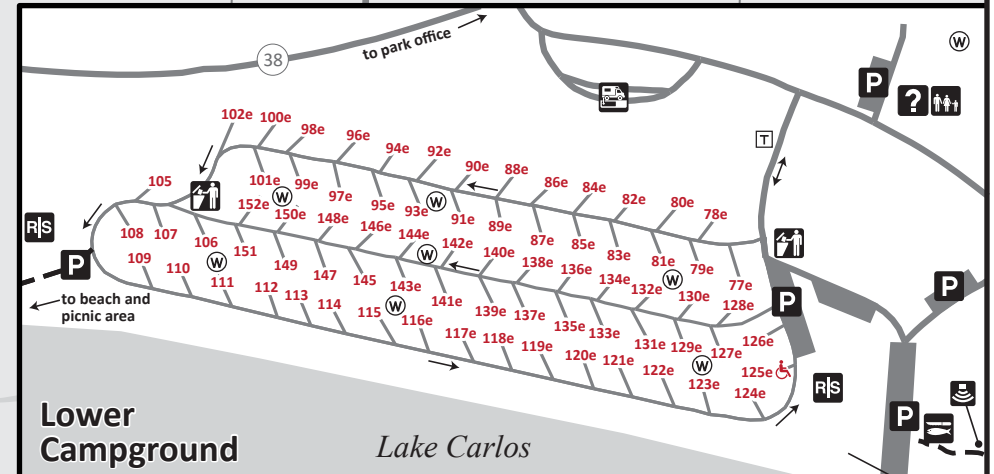

Trails open to track chairs

- Camper Cabins**
1. RACCOON HOLLOW
 2. FROG POND
 3. EAGLE AERIE
 4. LOON NEST

- Campground Symbols**
- e Electric Site
 - ♿ Accessible Site
 - W Drinking Water
 - T Primitive Toilet
 - RS Restroom/Shower
 - ♻ Dumpster

LAKE CARLOS STATE PARK

SUMMER TRAILS

- Hiking
- Hiking/Horseback
- Hiking Club
- ++++ Interpretive Hiking
- >>>> Interpretive Horse/Hiking
- A Trail Intersections (summer and/or winter)

FACILITIES

- Park Office
- Visitor Center
- Parking
- Amphitheatre
- Overlook
- Wildlife Observation Area
- Picnic Area
- Campground
- Equestrian Camp
- Camper Cabin
- Group Camp
- Group Center
- Volleyball Court
- Restroom
- RV Sanitation Station
- Trailer Access
- Dock
- Swimming Beach
- Fish Cleaning Shelter
- Private Property