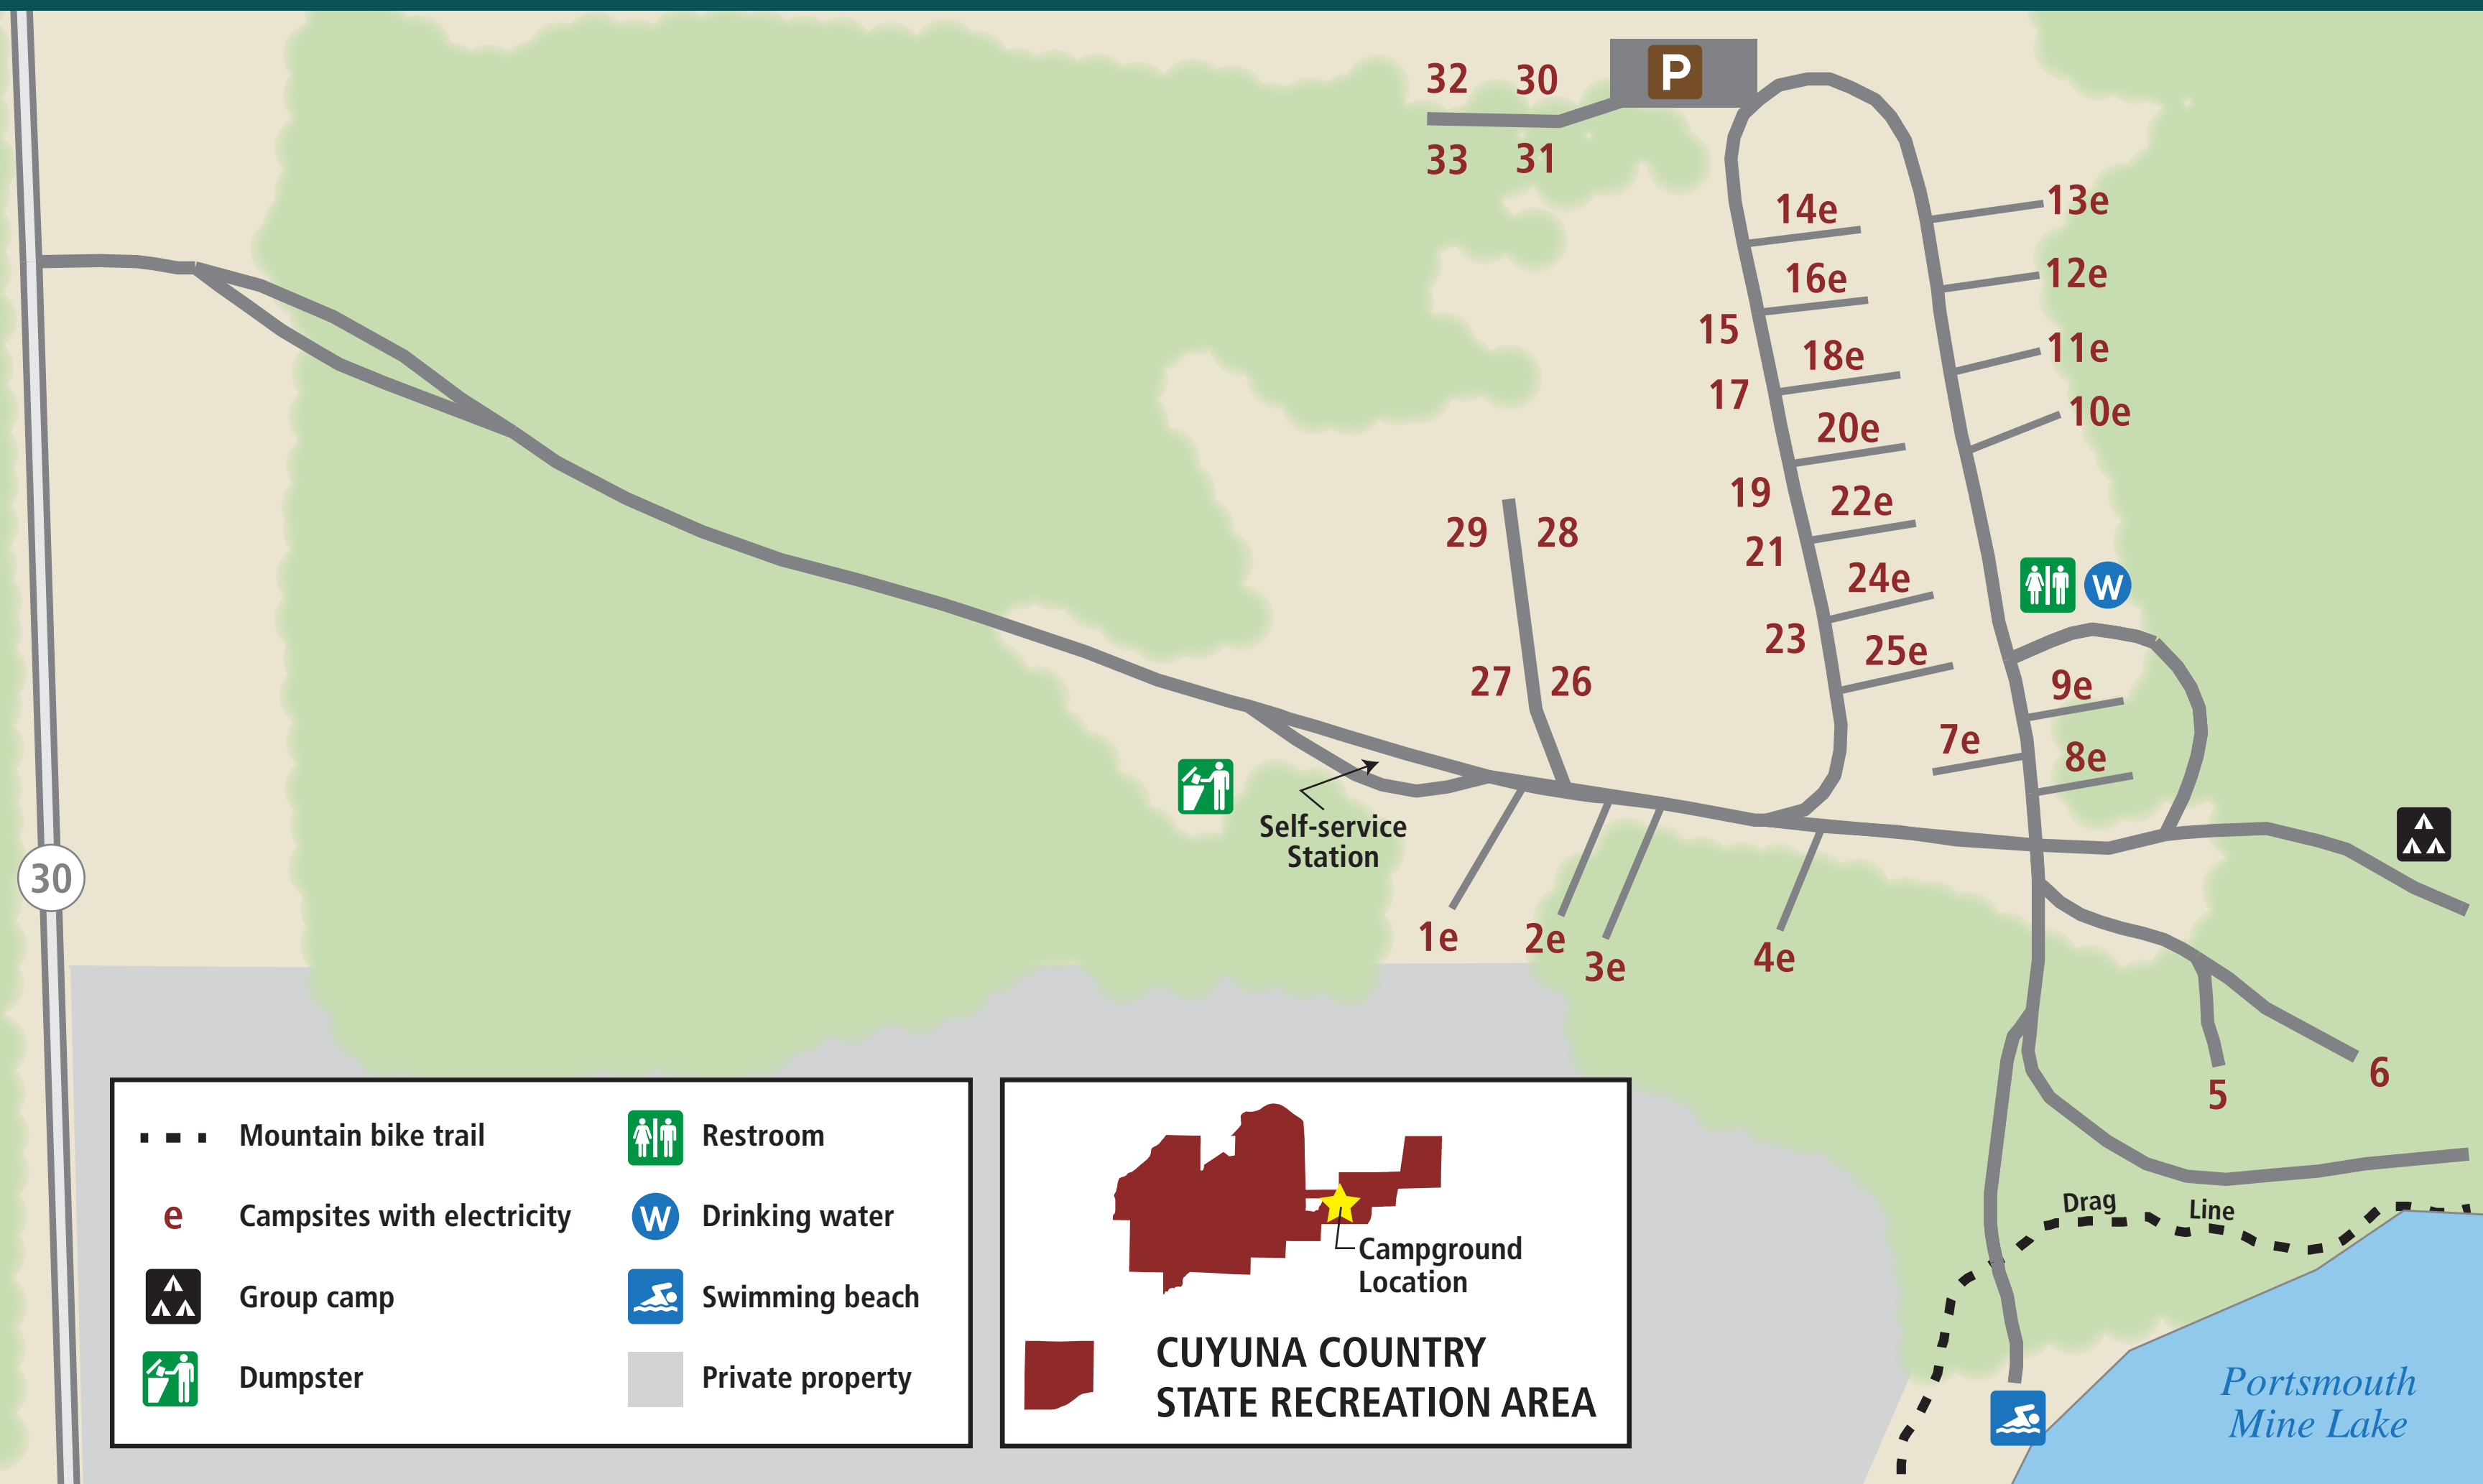

Cuyuna Country State Recreation Area Campground

30

- Mountain bike trail
- Campsites with electricity
- Group camp
- Dumpster
- Restroom
- Drinking water
- Swimming beach
- Private property

Campground Location

CUYUNA COUNTRY STATE RECREATION AREA

Portsmouth Mine Lake