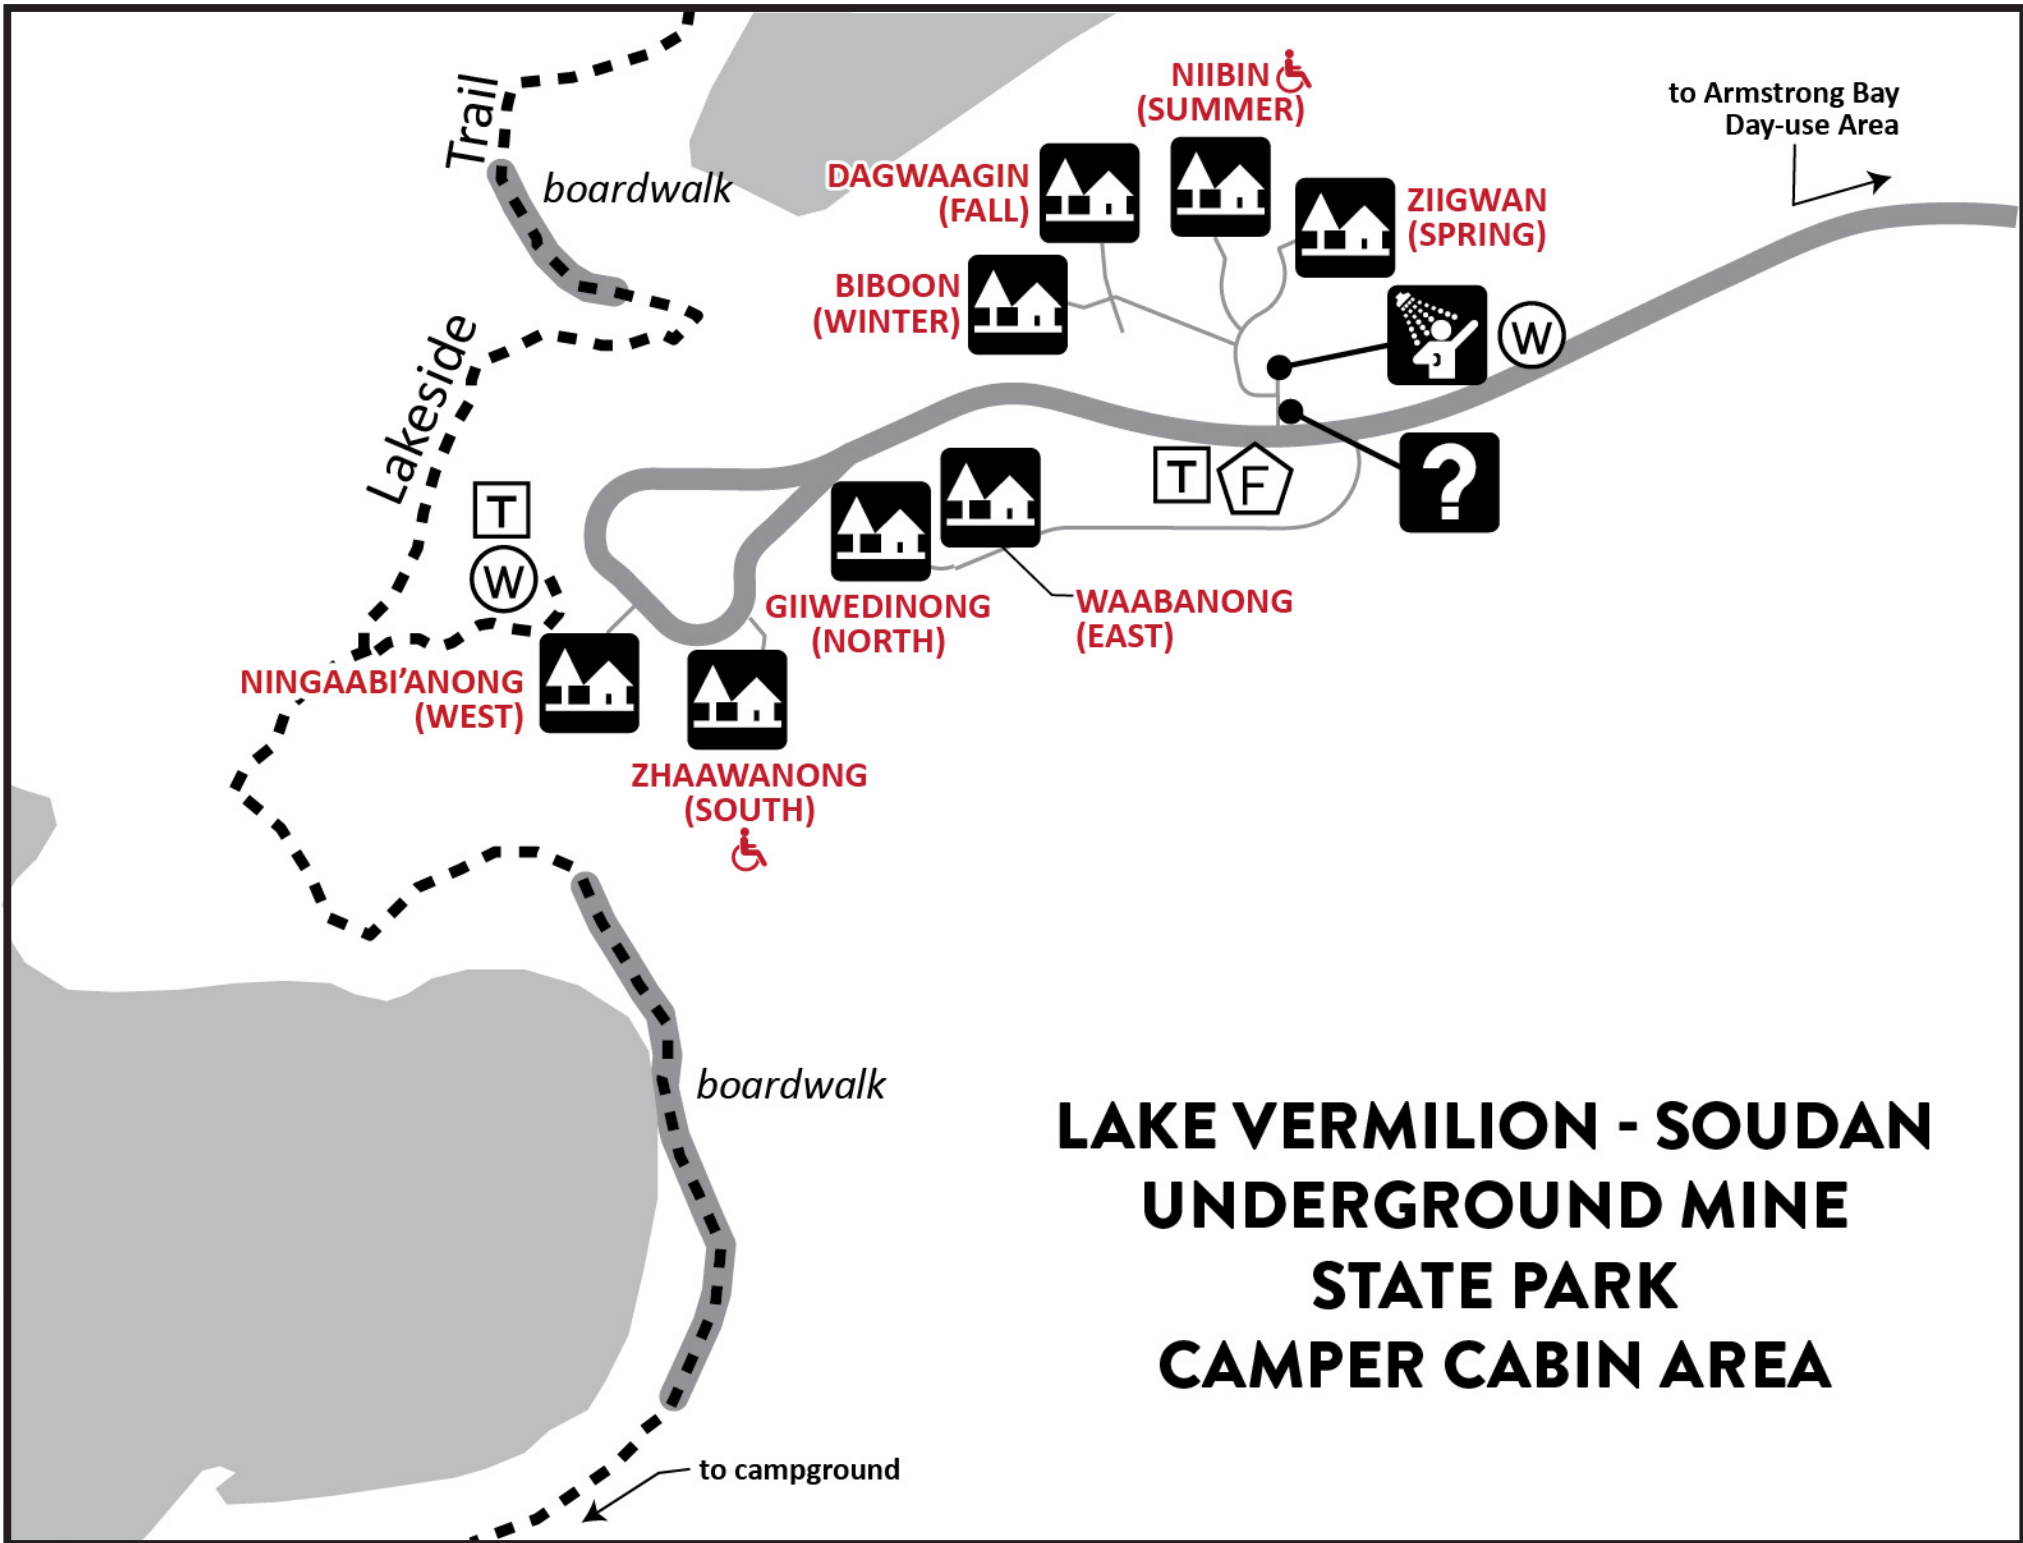

CAMPGROUND AND CAMPER CABINS

FACILITIES

- | | | |
|-----------------|----------------------------|-------------------|
| Information | Trailer Access | Drinking Water |
| Parking | RV Sanitation Station | Primitive Toilet |
| Campsite | Group Camp (tents only) | Firewood |
| Accessible | Group Camp (tents and RVs) | Dumpster |
| Restroom/Shower | Camper Cabin | Recycling Station |
| | Fish Cleaning Station | |

LAKE VERMILION - SOUDAN UNDERGROUND MINE STATE PARK CAMPER CABIN AREA