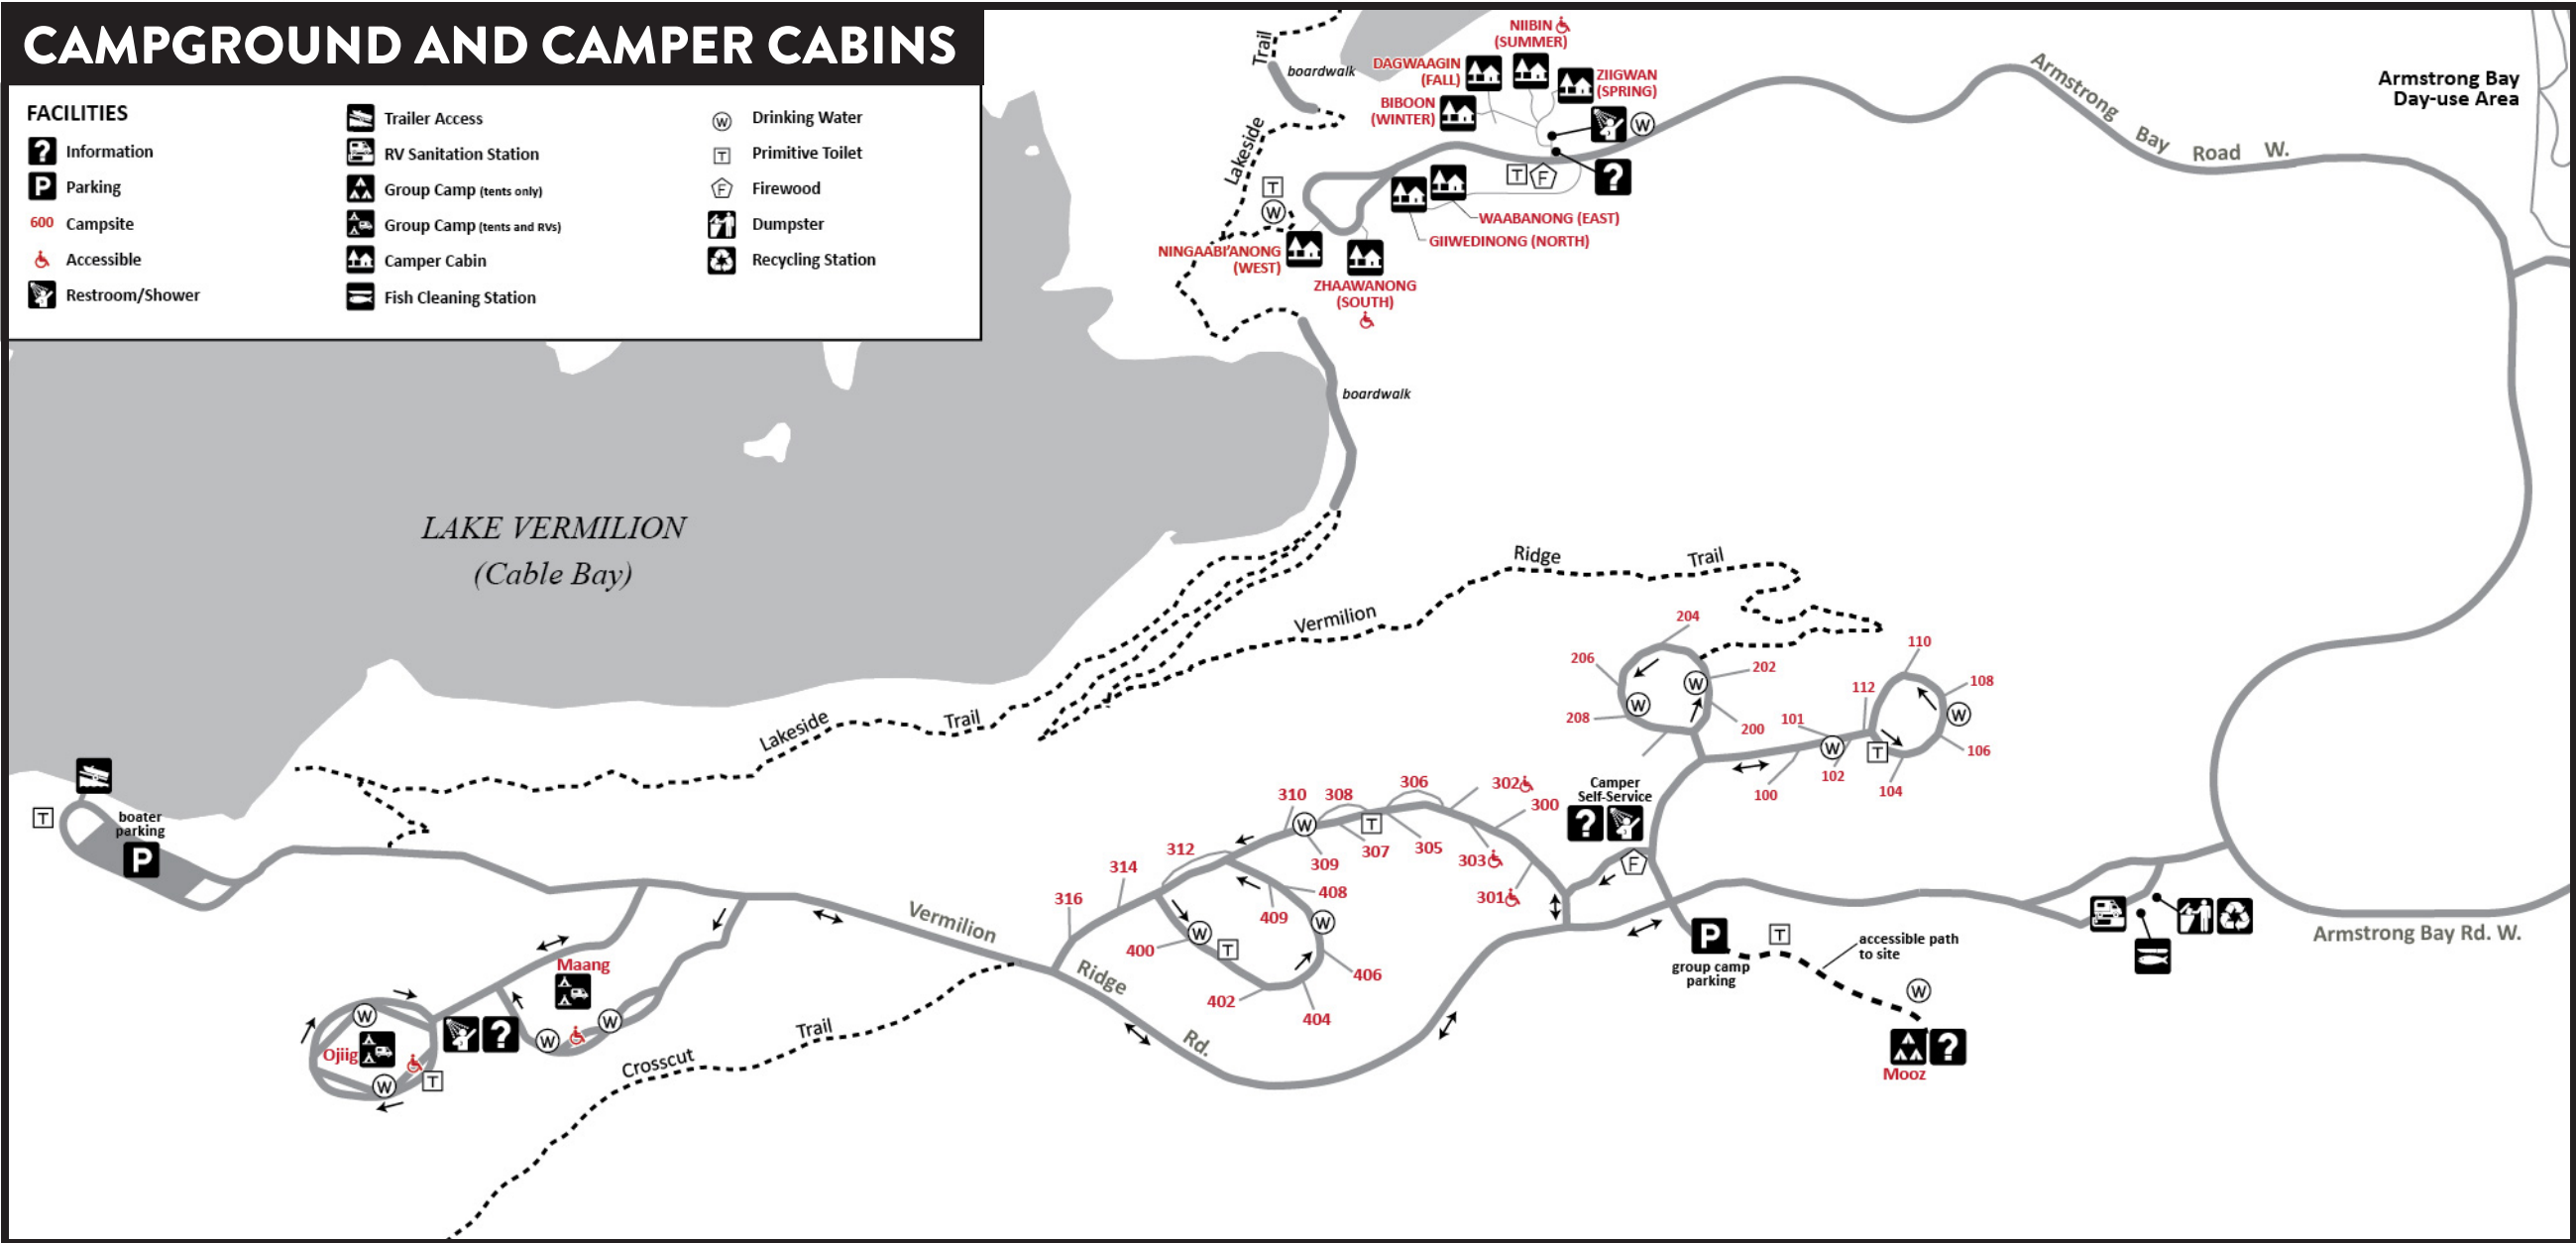

CAMPGROUND AND CAMPER CABINS

FACILITIES

- | | | |
|-----------------|----------------------------|-------------------|
| Information | Trailer Access | Drinking Water |
| Parking | RV Sanitation Station | Primitive Toilet |
| Campsite | Group Camp (tents only) | Firewood |
| Accessible | Group Camp (tents and RVs) | Dumpster |
| Restroom/Shower | Camper Cabin | Recycling Station |
| | Fish Cleaning Station | |

LAKE VERMILION - SOUDAN UNDERGROUND MINE STATE PARK CAMPER CABIN AREA