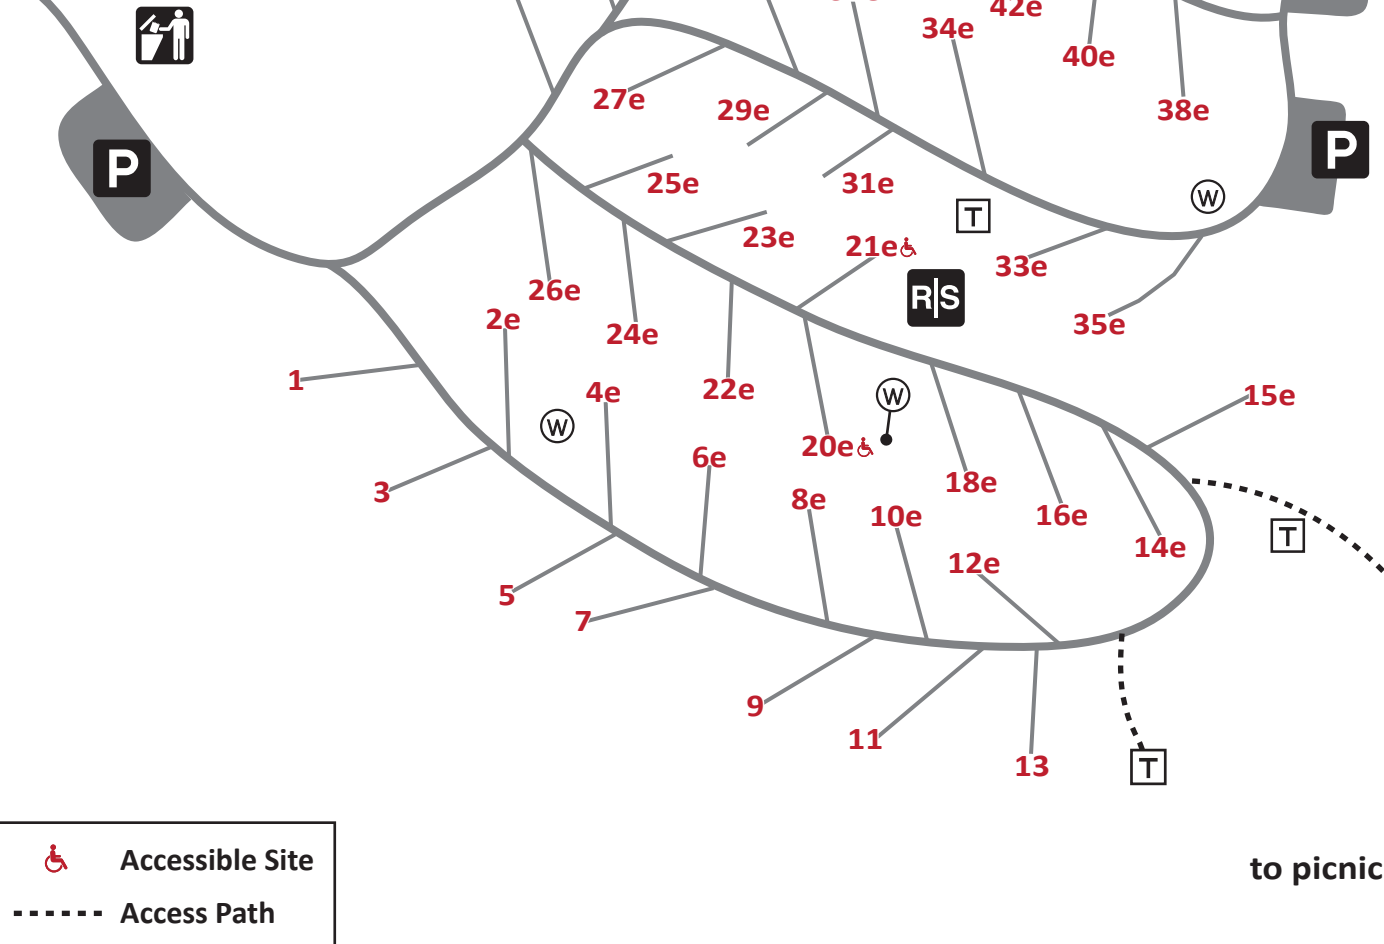

SAVANNA CAMPGROUND

RIVERWAY CAMPGROUND

 Accessible Site

----- Access Path

← to park office

 Accessible Site

----- Access Path

to Riverside Group Camp

to picnic area

St. Croix River