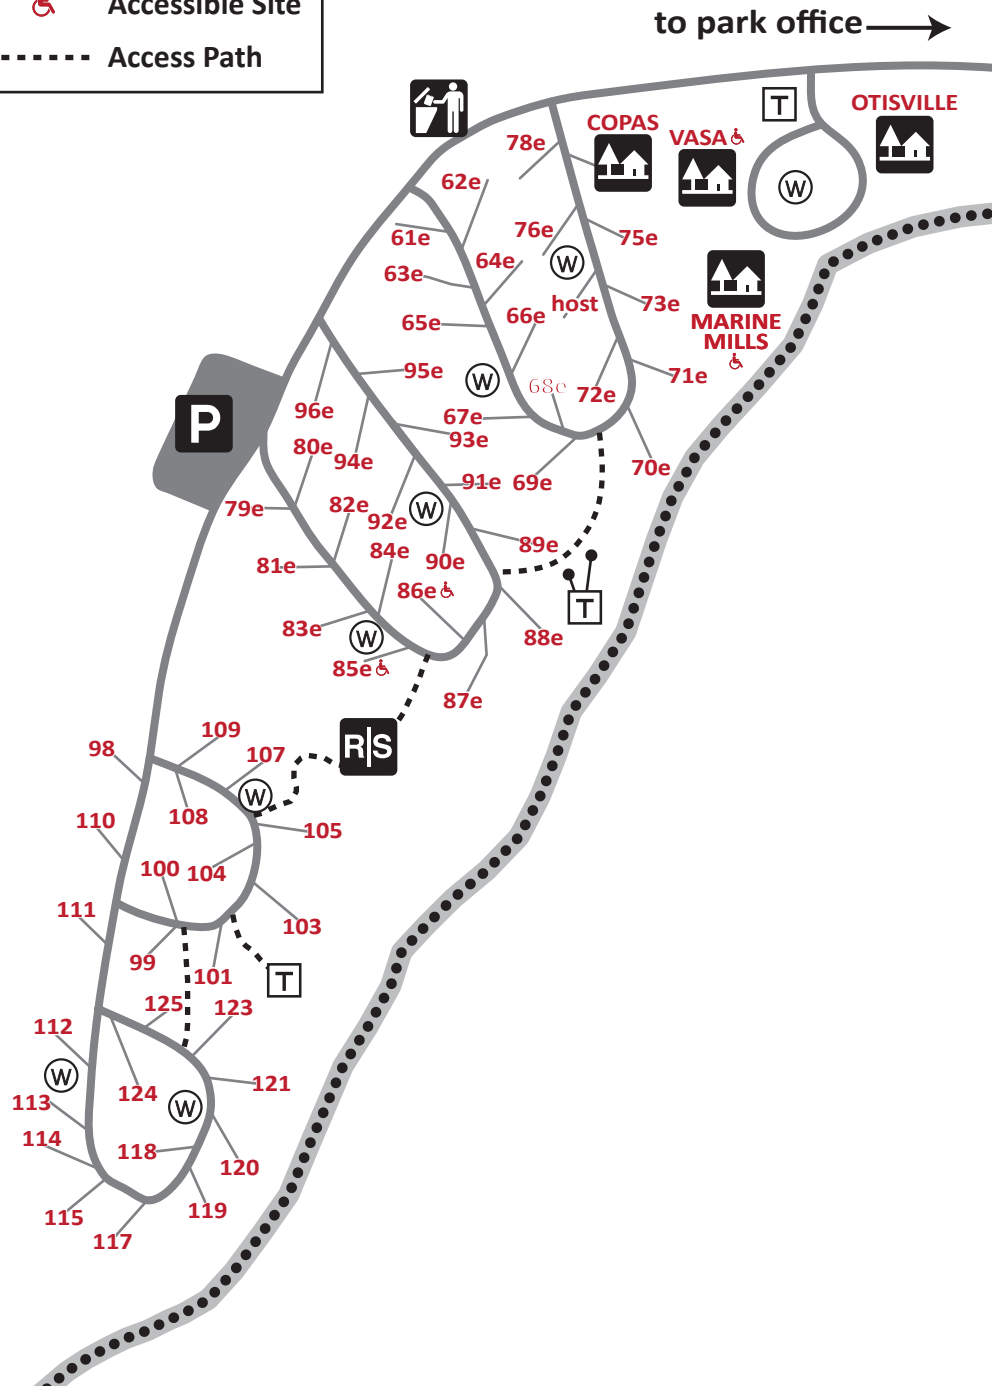

SAVANNA CAMPGROUND

RIVERWAY CAMPGROUND

 Accessible Site

----- Access Path

← to park office

 Accessible Site

----- Access Path

to Riverside Group Camp

to picnic area

St. Croix River