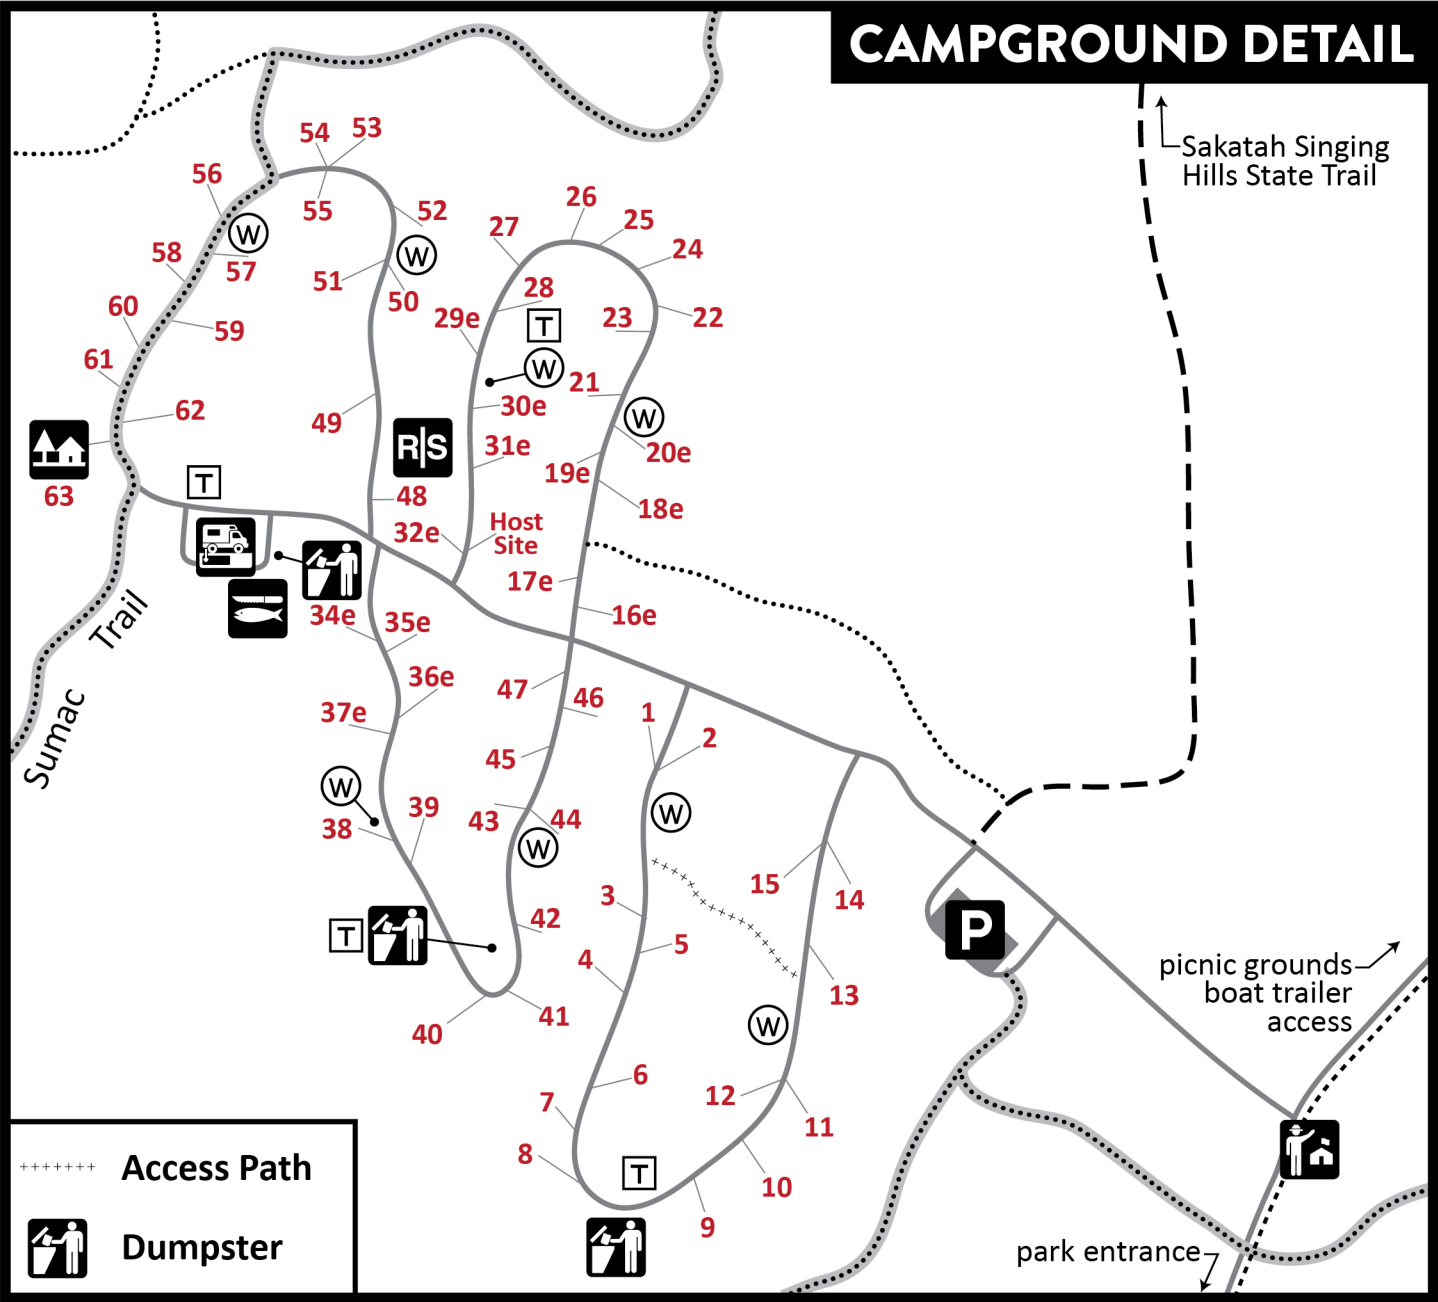

CAMPGROUND DETAIL

Sakatah Singing Hills State Trail

Sumac Trail

Host Site

picnic grounds
boat trailer access

park entrance

..... Access Path
Dumpster