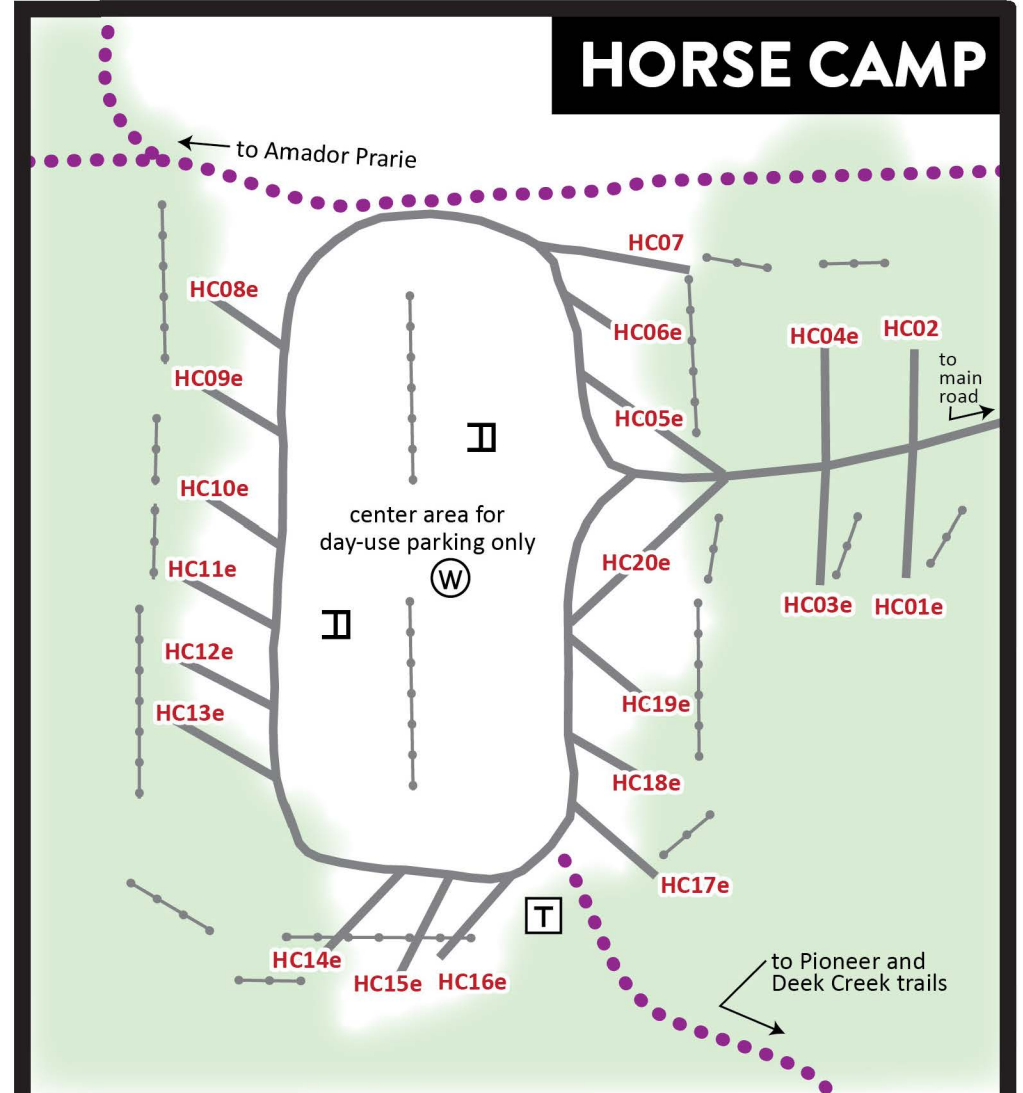

SUMMER TRAILS

- Hiking
- Hiking/Horseback

FACILITIES

- Parking
- Restroom/Shower
- Camper Cabin

- Recycling Area
- Dumpster
- Amphitheatre
- RV Sanitation Station

- Primitive Toilet
- Drinking Water
- Manure Bin

MAIN CAMPGROUND

HORSE CAMP

GROUP CAMP