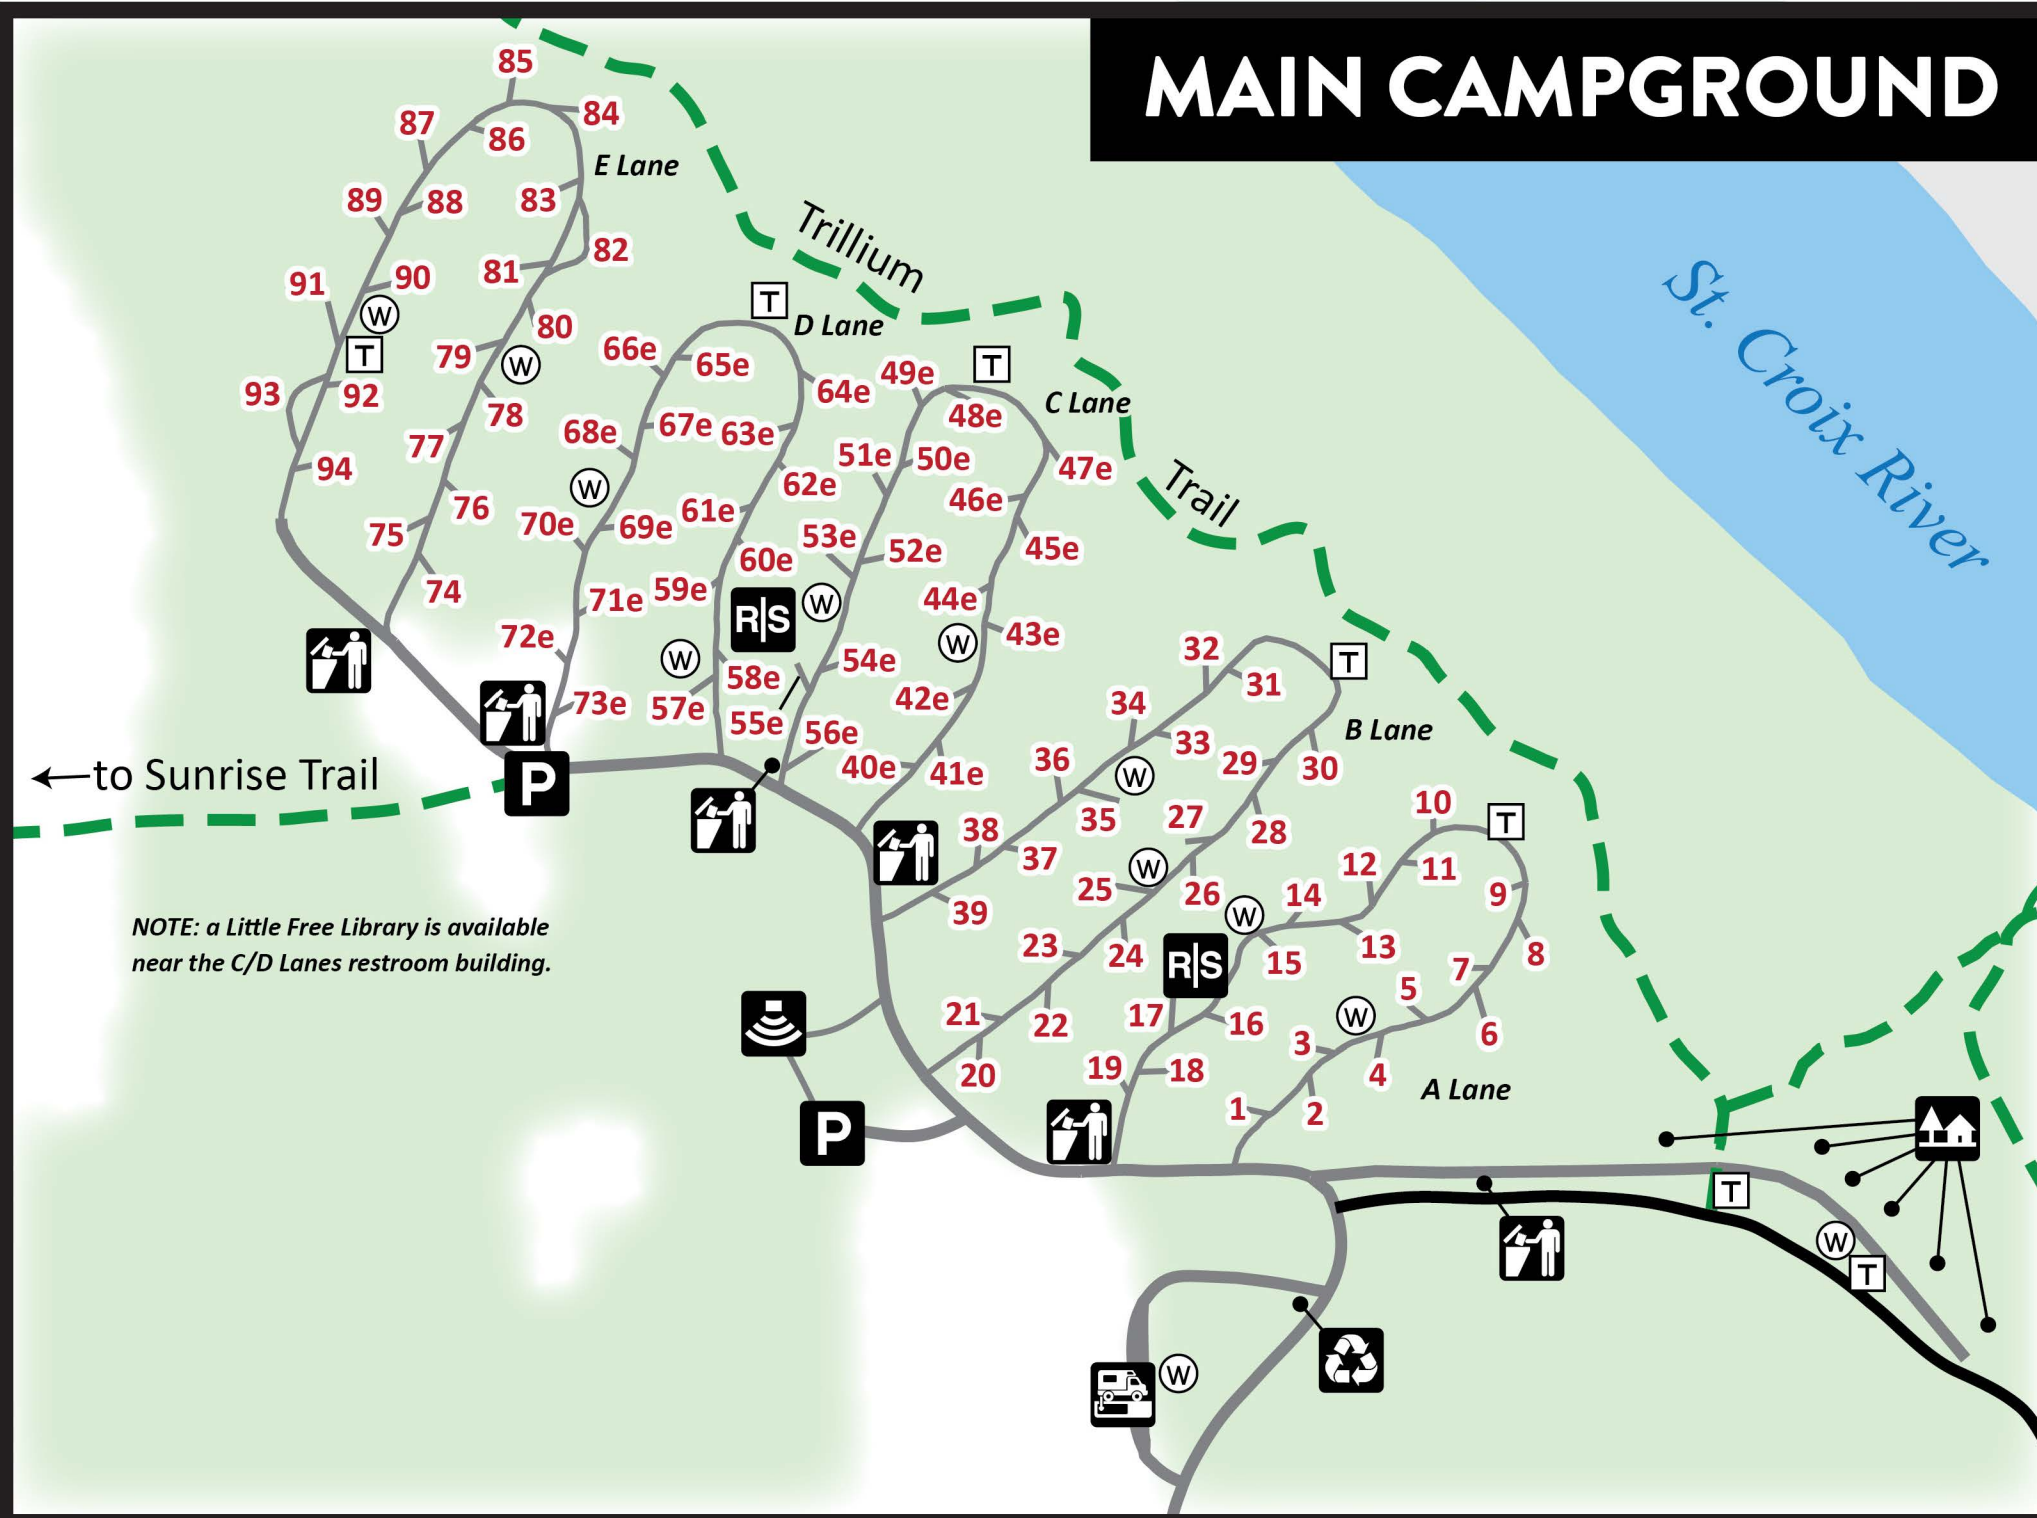

SUMMER TRAILS

- Hiking
- Hiking/Horseback

FACILITIES

- Parking
- Restroom/Shower
- Camper Cabin

- Recycling Area
- Dumpster
- Amphitheatre
- RV Sanitation Station

- Primitive Toilet
- Drinking Water
- Manure Bin

MAIN CAMPGROUND

HORSE CAMP

GROUP CAMP