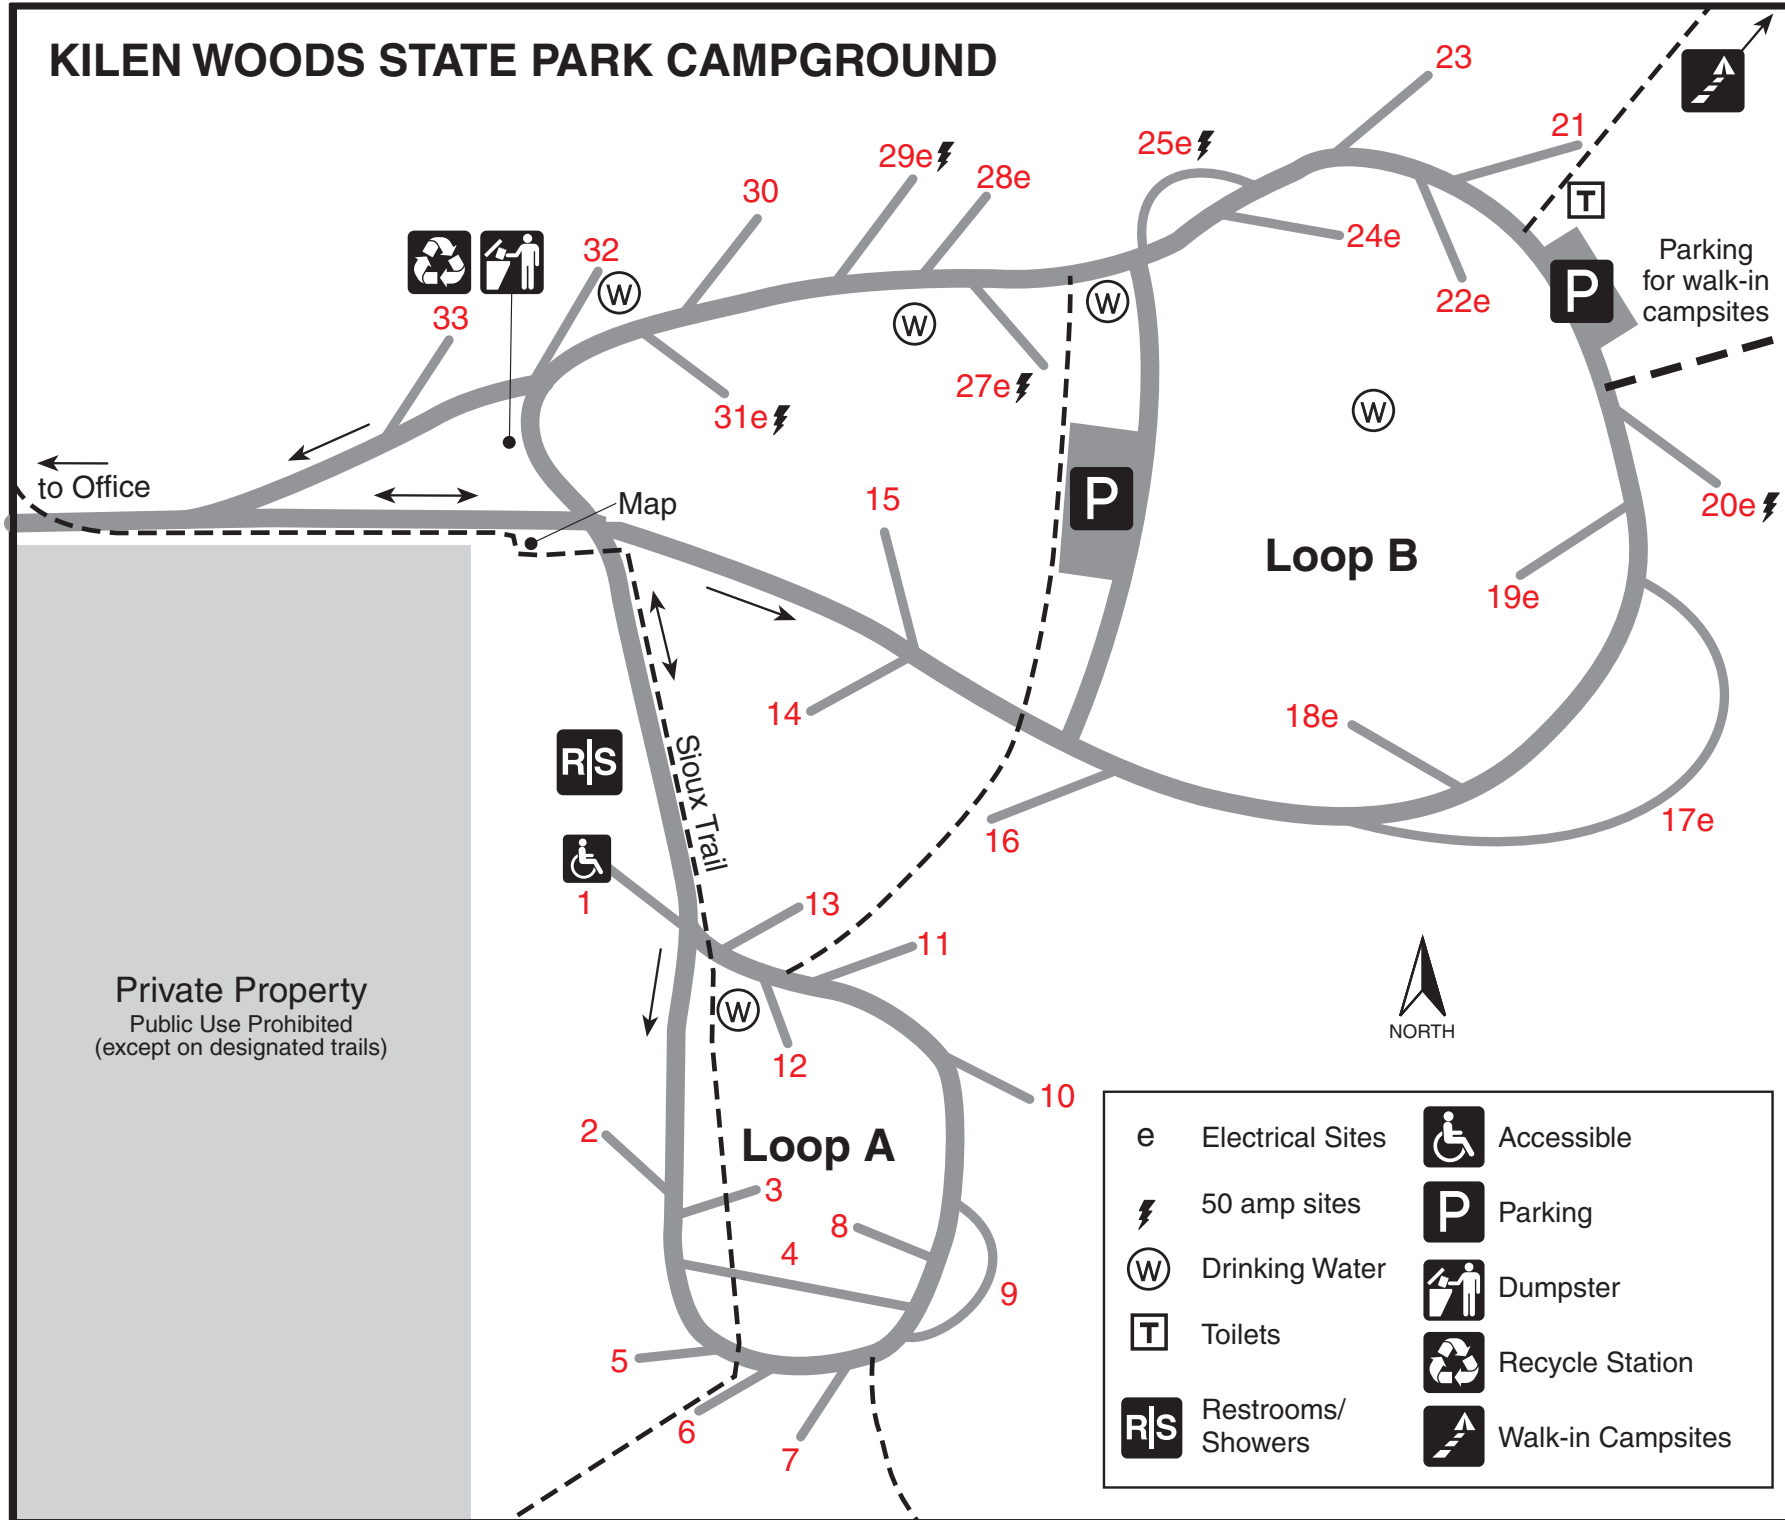

# KILEN WOODS STATE PARK CAMPGROUND

Private Property  
Public Use Prohibited  
(except on designated trails)

e	Electrical Sites		Accessible
⚡	50 amp sites		Parking
(W)	Drinking Water		Dumpster
(T)	Toilets		Recycle Station
(R/S)	Restrooms/ Showers		Walk-in Campsites