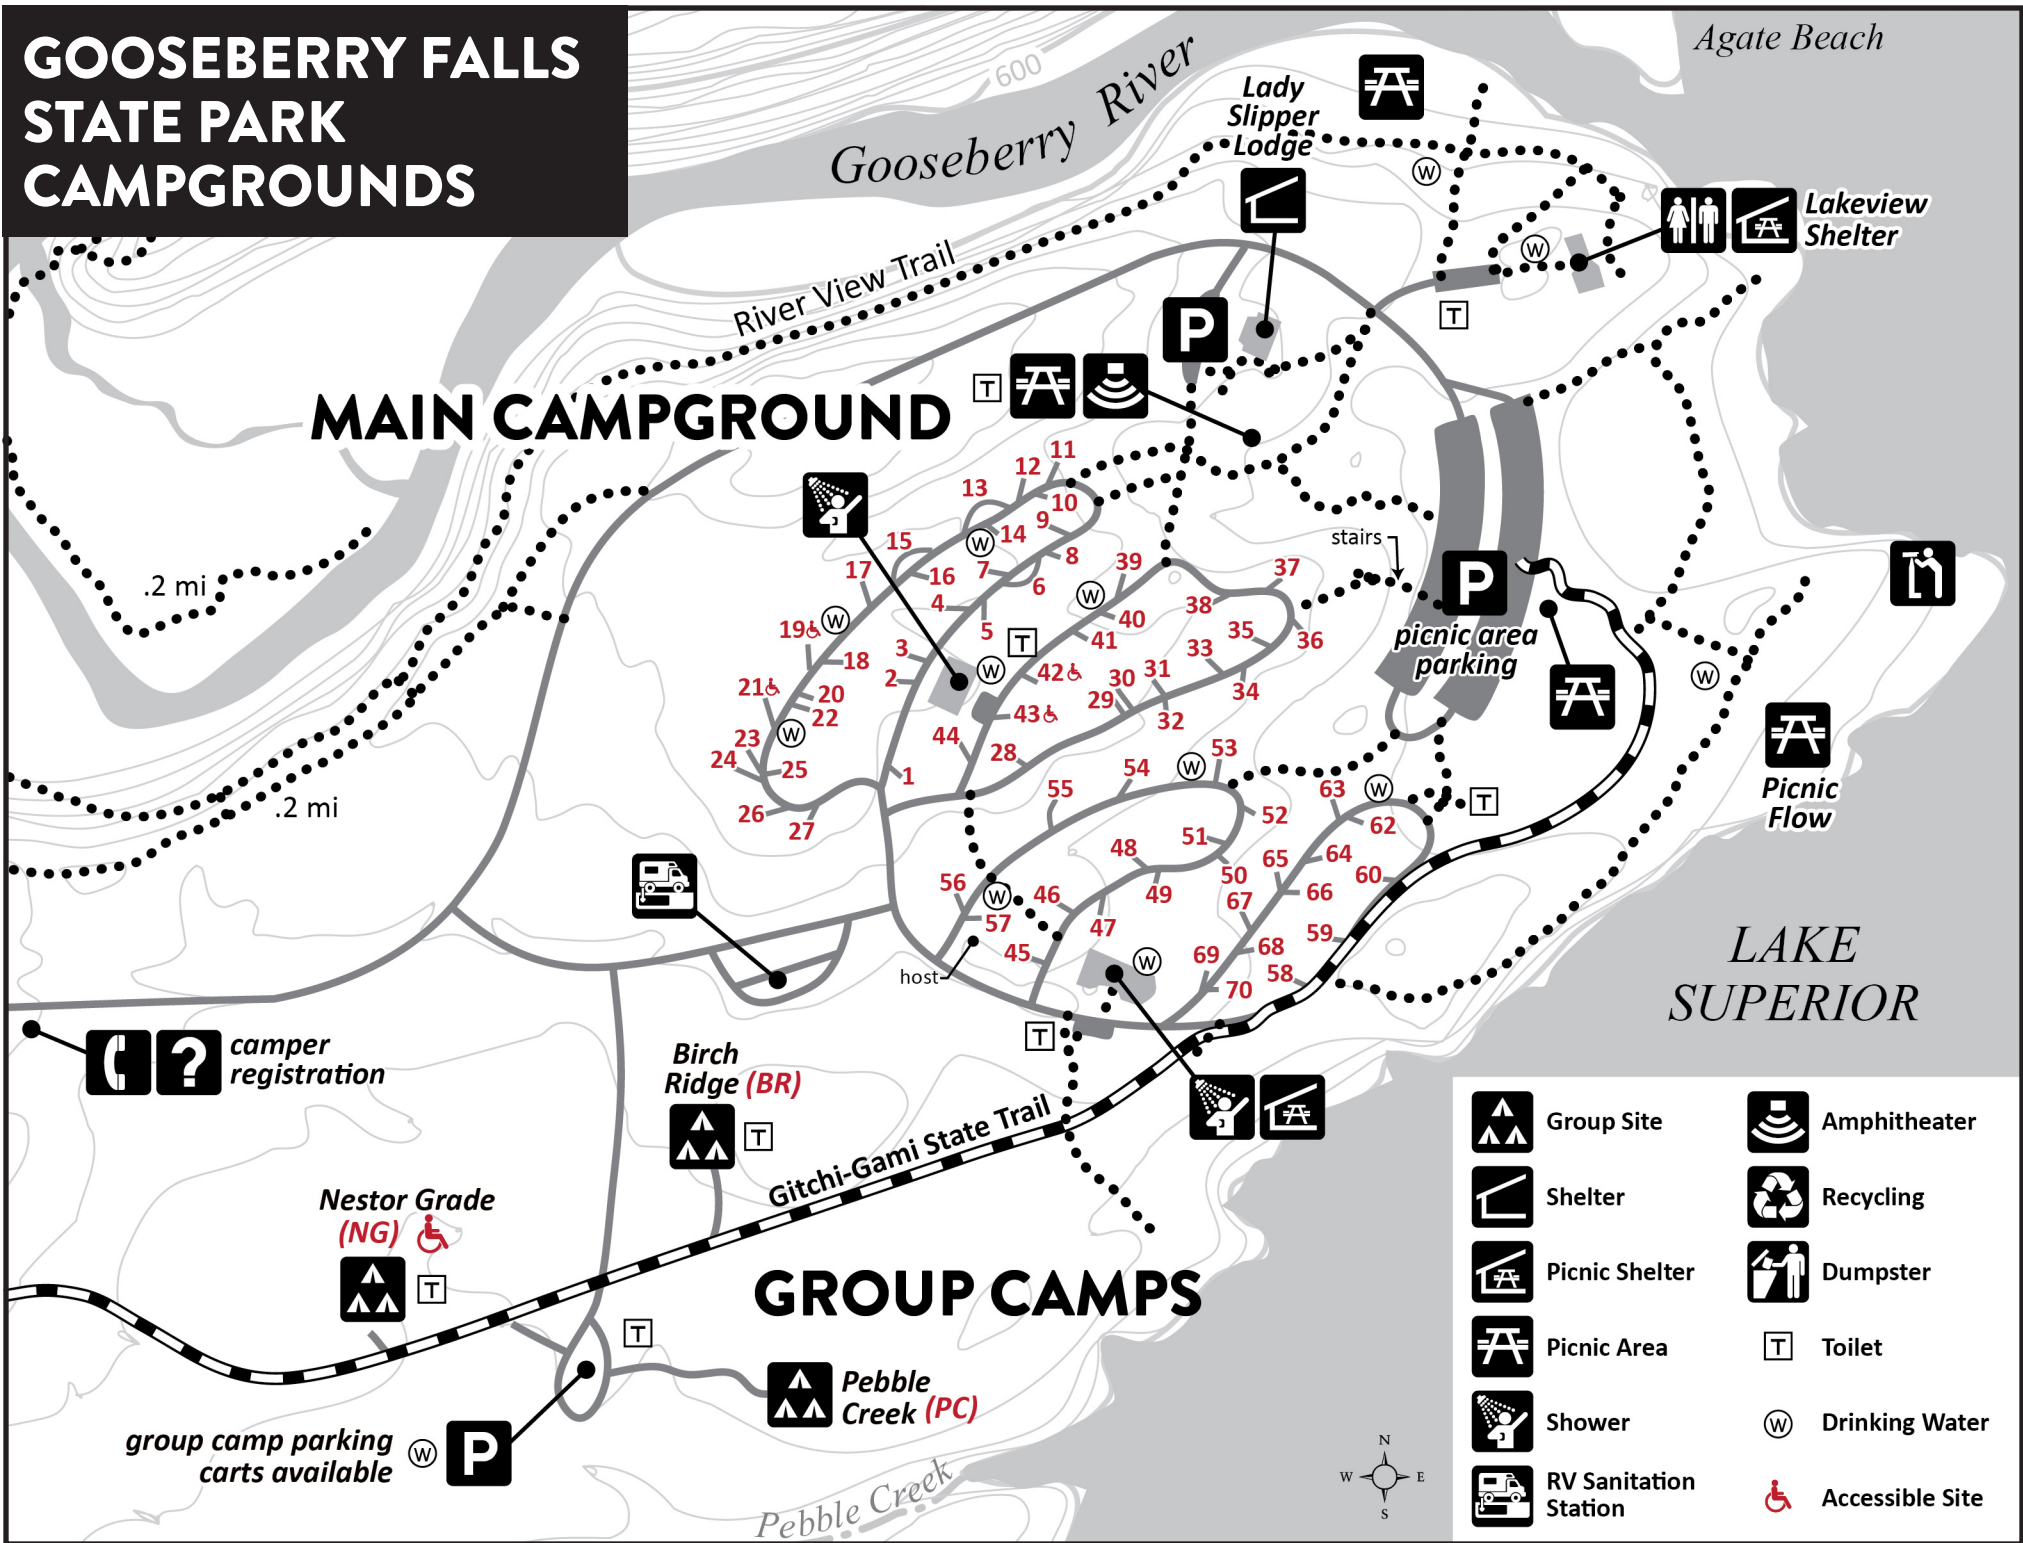

GOOSEBERRY FALLS STATE PARK CAMPGROUNDS

MAIN CAMPGROUND

GROUP CAMPS

- | | | | |
|--|-----------------------|--|-----------------|
| | Group Site | | Amphitheater |
| | Shelter | | Recycling |
| | Picnic Shelter | | Dumpster |
| | Picnic Area | | Toilet |
| | Shower | | Drinking Water |
| | RV Sanitation Station | | Accessible Site |

Agate Beach

Gooseberry River

River View Trail

Lady Slipper Lodge

Lakeview Shelter

picnic area parking

Picnic Flow

LAKE SUPERIOR

Birch Ridge (BR)

Nestor Grade (NG)

Pebble Creek (PC)

Gitchi-Gami State Trail

group camp parking carts available

.2 mi

.2 mi