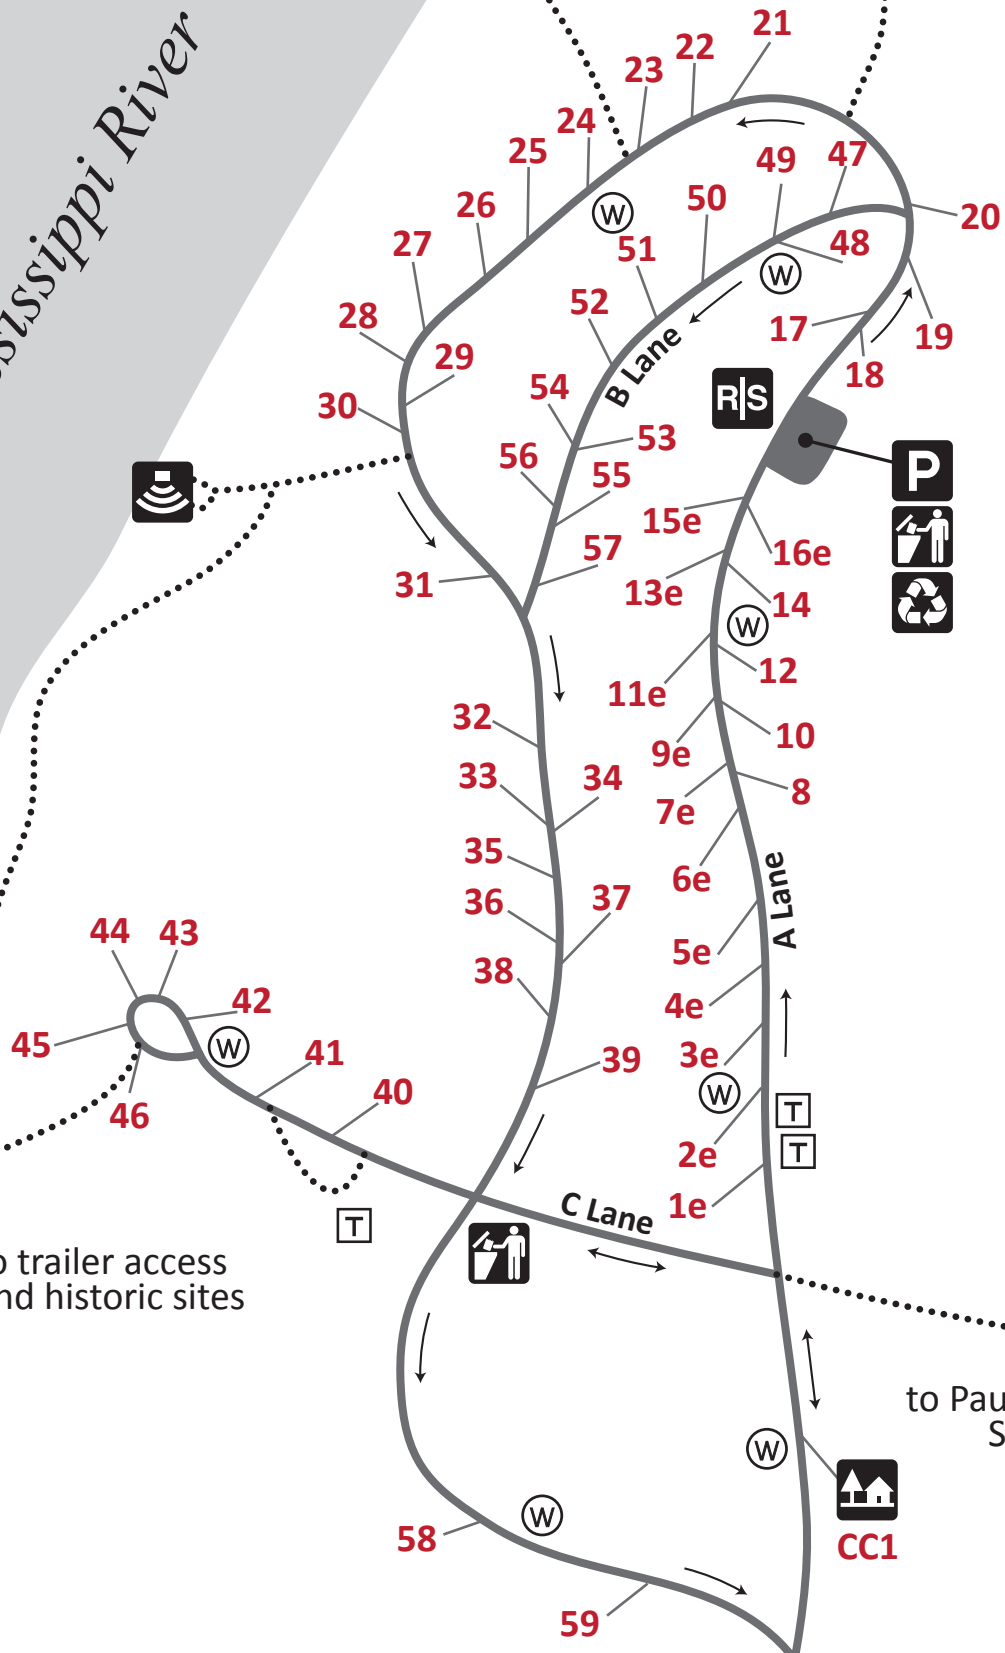

CAMPGROUND

Mississippi River

Drinking Water

Recycling Area

to park office