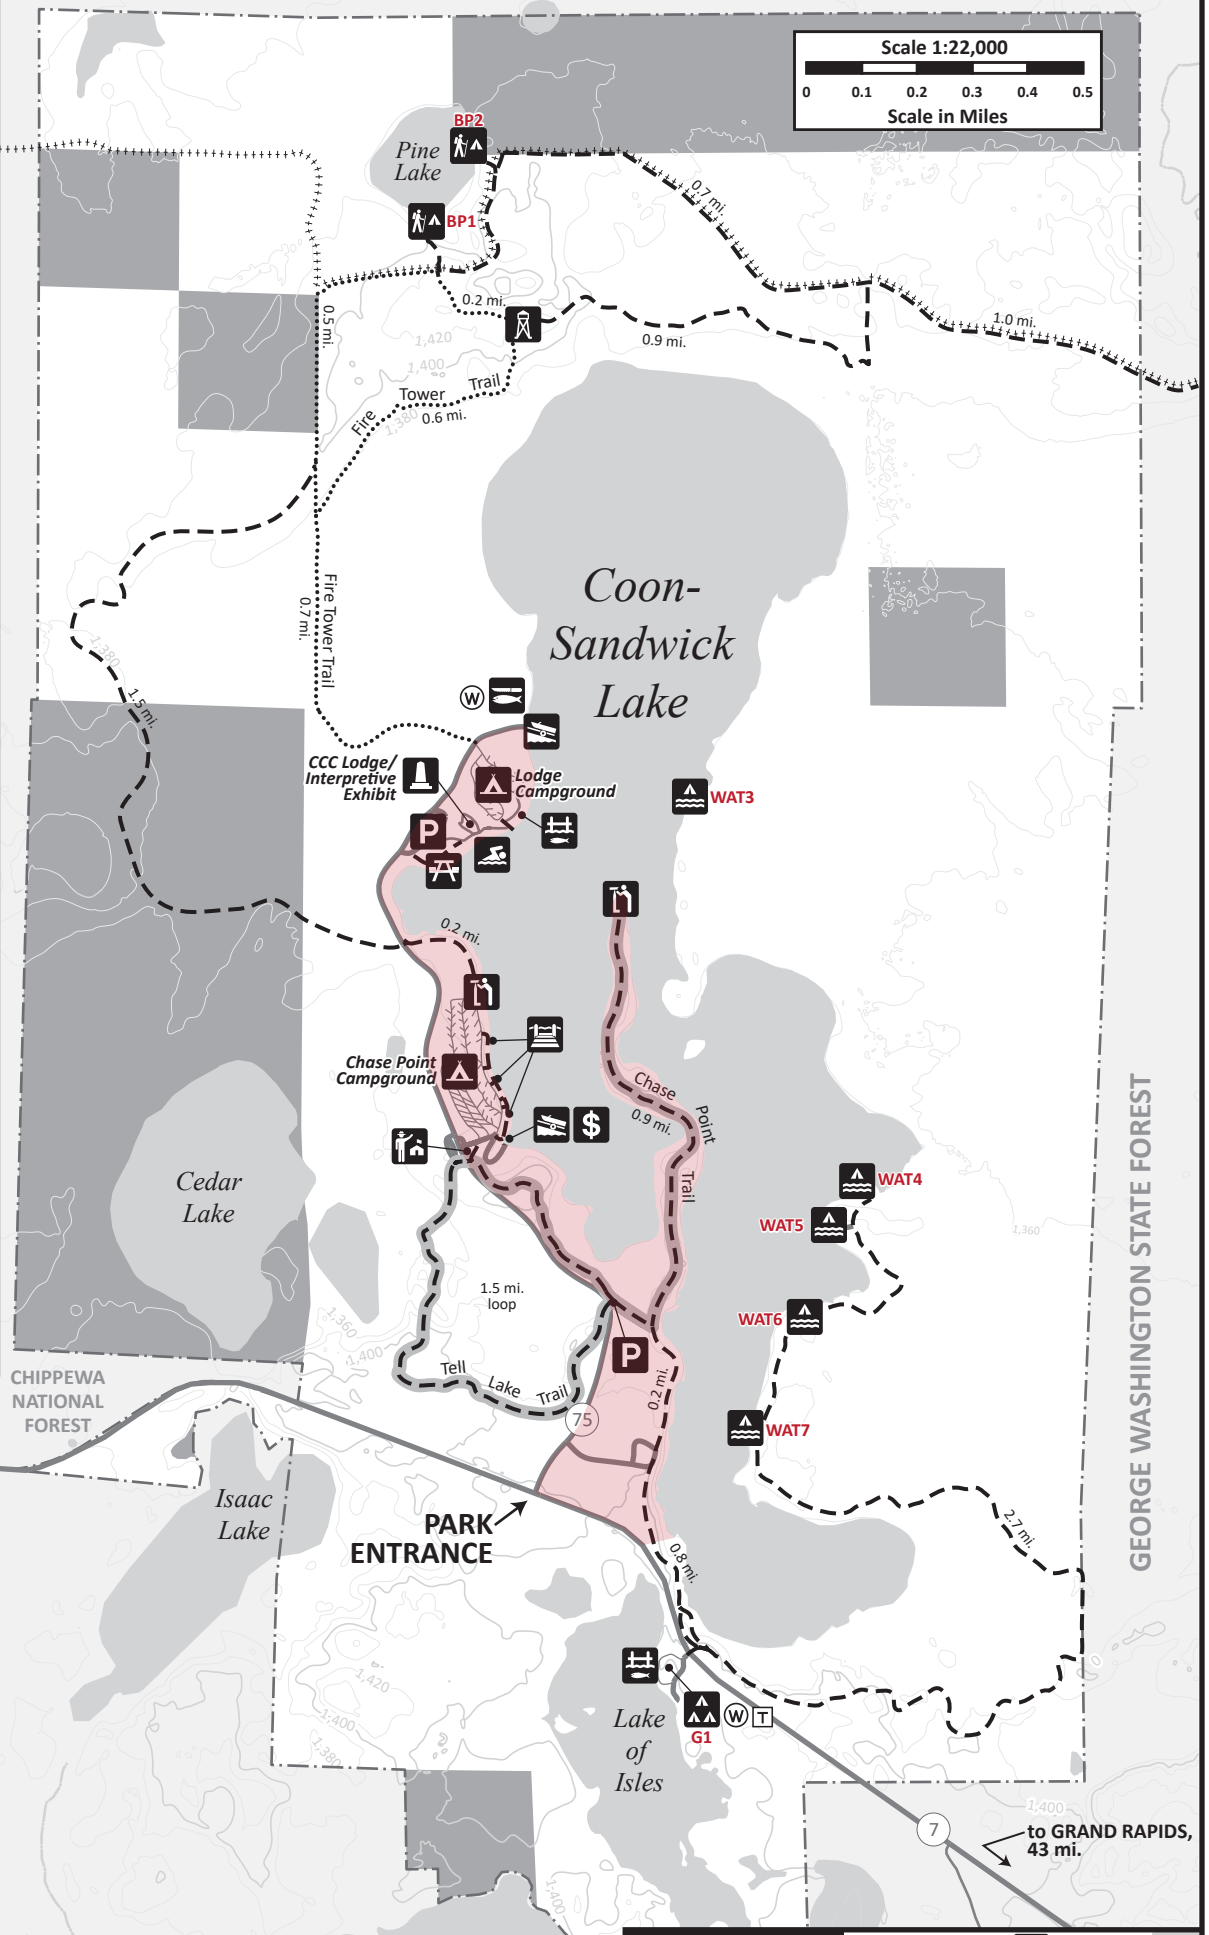

SCENIC STATE PARK

TRAILS

- Hiking
- Hiking/Skiing
- Hiking Club
- Snowmobile

FACILITIES

- Park Office
- Parking
- Picnic Area
- Historic Site
- Overlook
- Fire Tower (not open to the public)
- Rentals (boats, canoes, paddleboards, kayaks)
- Campground
- Group Camp
- Backpack Sites
- Watercraft Campsites
- Cabin
- RV Sanitation Station
- Restroom/Shower
- Restroom
- Primitive Toilet
- Drinking Water
- Trailer Access
- Fishing Pier
- Swimming Beach
- Fish Cleaning Shelter
- Dock
- Private Property

GEORGE WASHINGTON STATE FOREST

GEORGE WASHINGTON STATE FOREST

SPECIAL HUNT INFORMATION

Areas closed to hunting

Private property are also closed to hunting, unless written permission is obtained from the landowner.