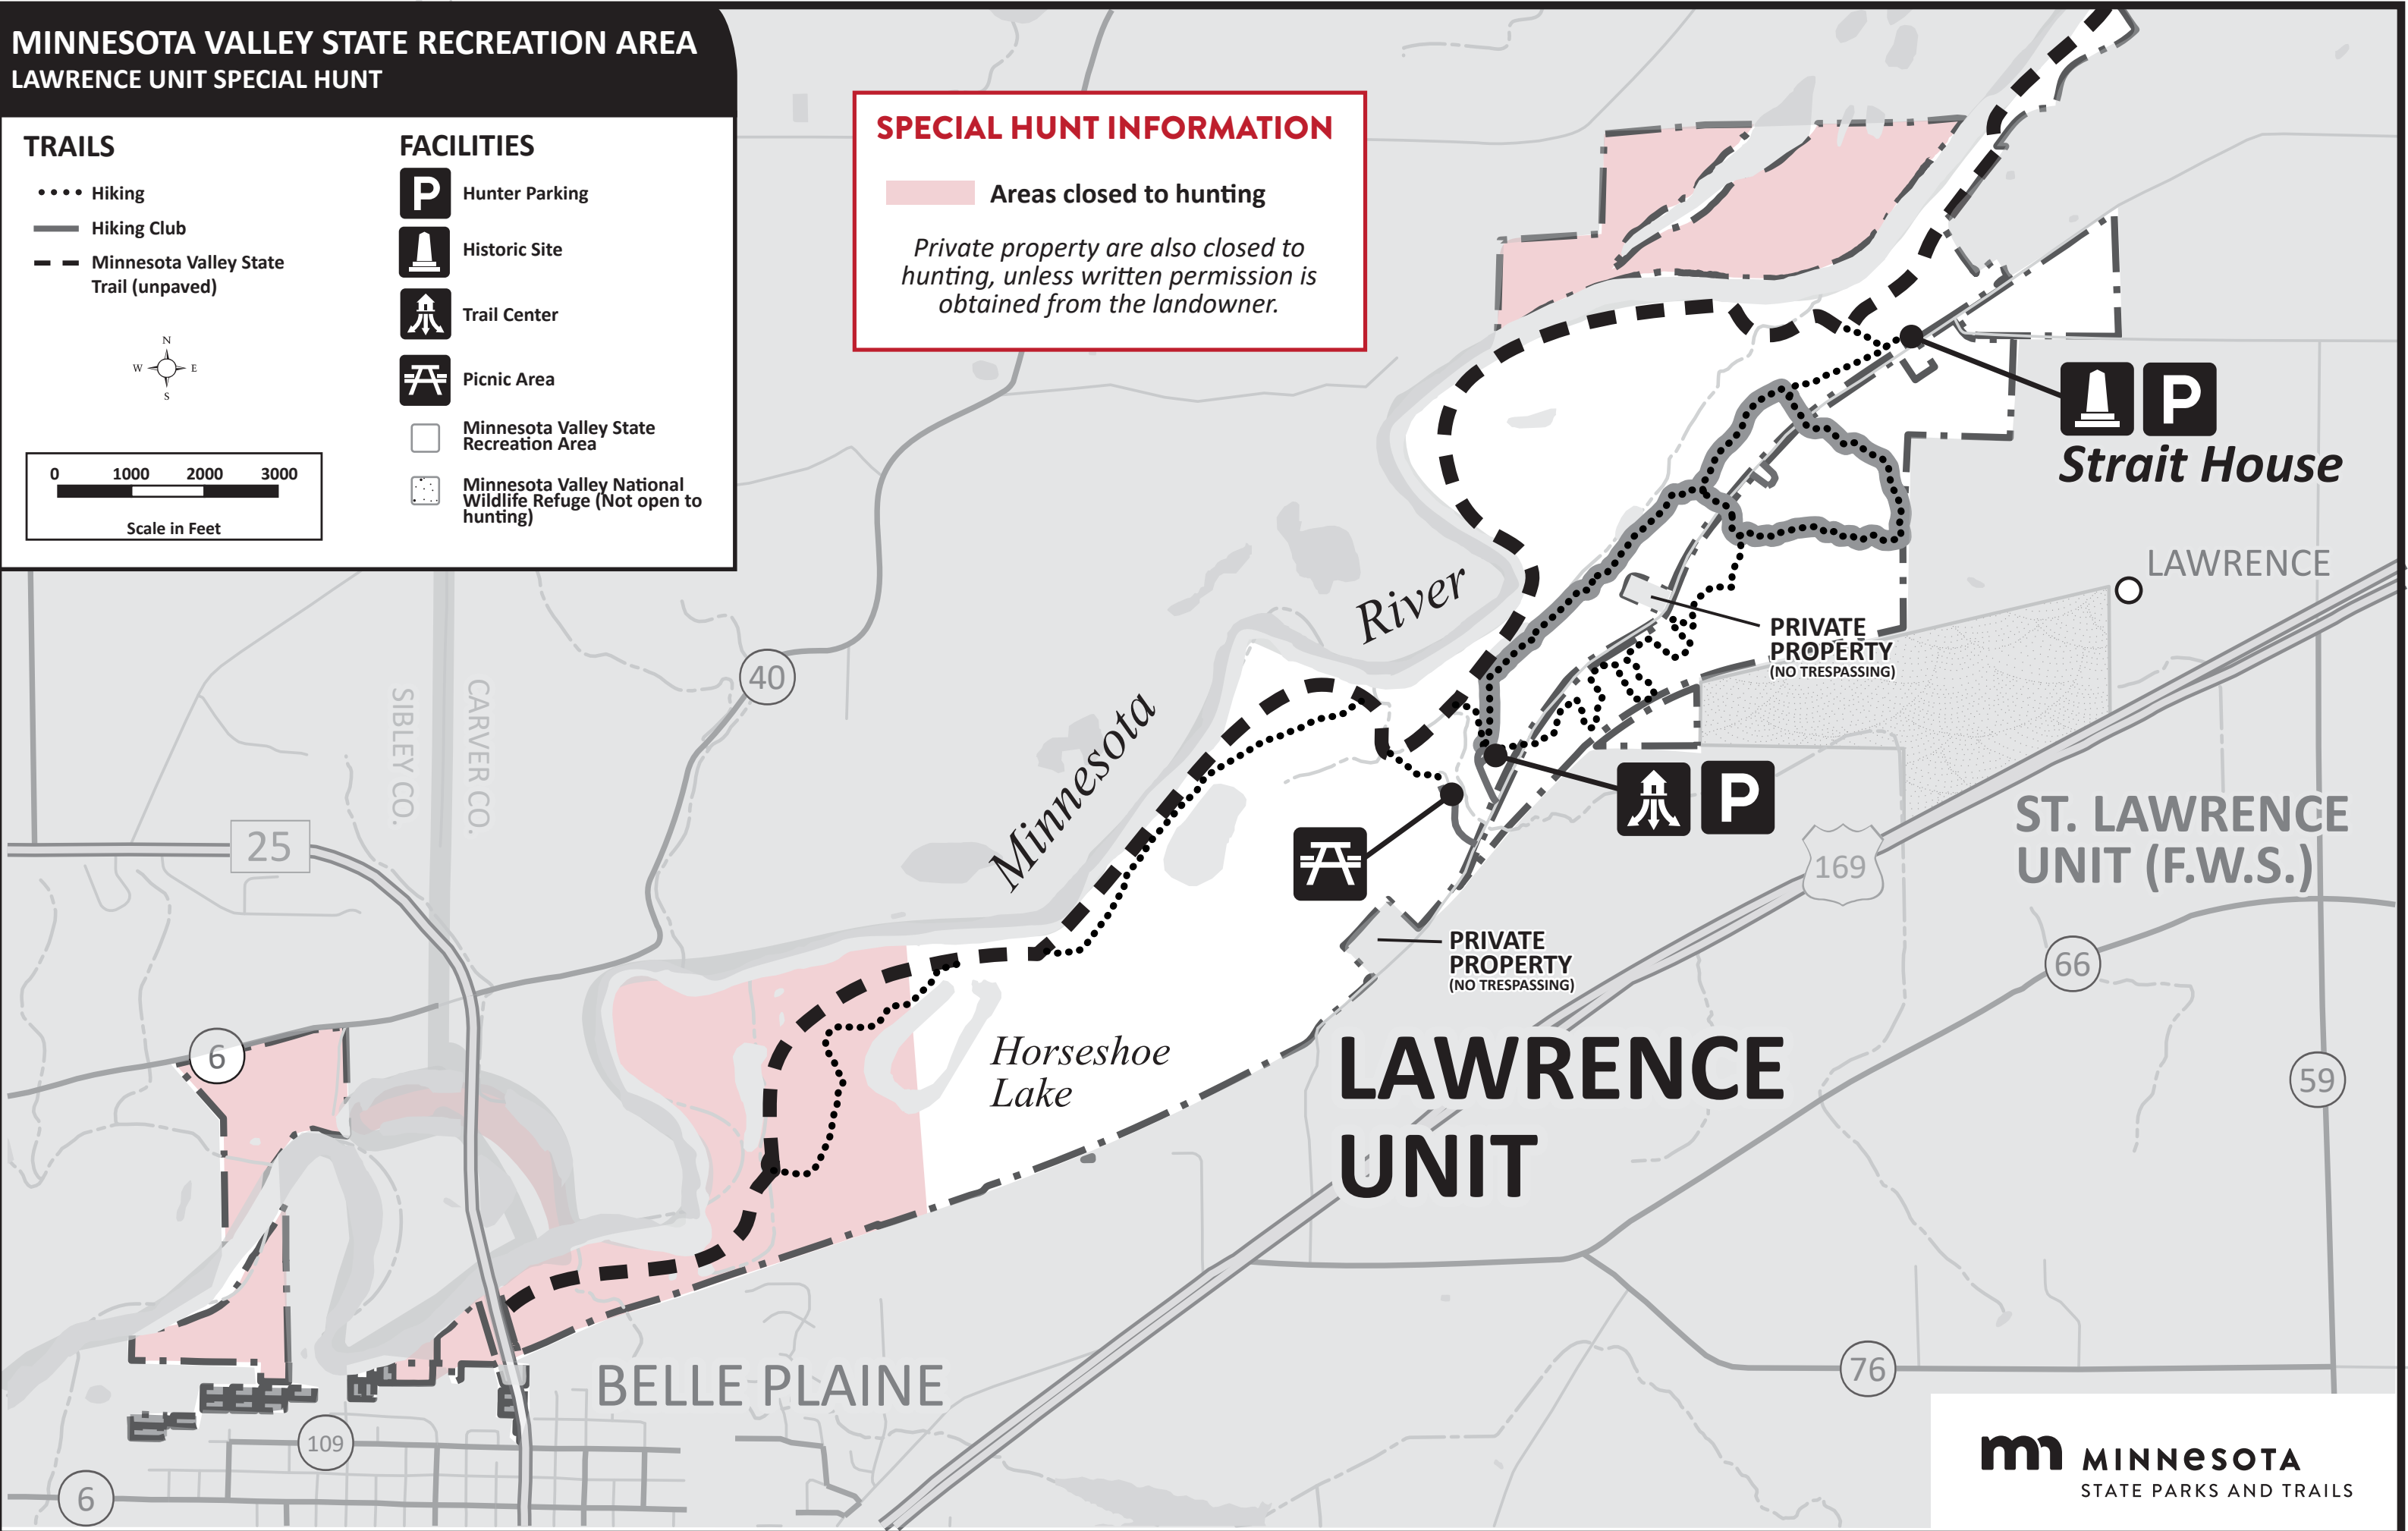

**MINNESOTA VALLEY STATE RECREATION AREA
LAWRENCE UNIT SPECIAL HUNT**

TRAILS

- Hiking
- Hiking Club
- - - Minnesota Valley State Trail (unpaved)

FACILITIES

- Hunter Parking
- Historic Site
- Trail Center
- Picnic Area
- Minnesota Valley State Recreation Area
- Minnesota Valley National Wildlife Refuge (Not open to hunting)

SPECIAL HUNT INFORMATION

Areas closed to hunting

Private property are also closed to hunting, unless written permission is obtained from the landowner.

Strait House

ST. LAWRENCE UNIT (F.W.S.)

LAWRENCE UNIT