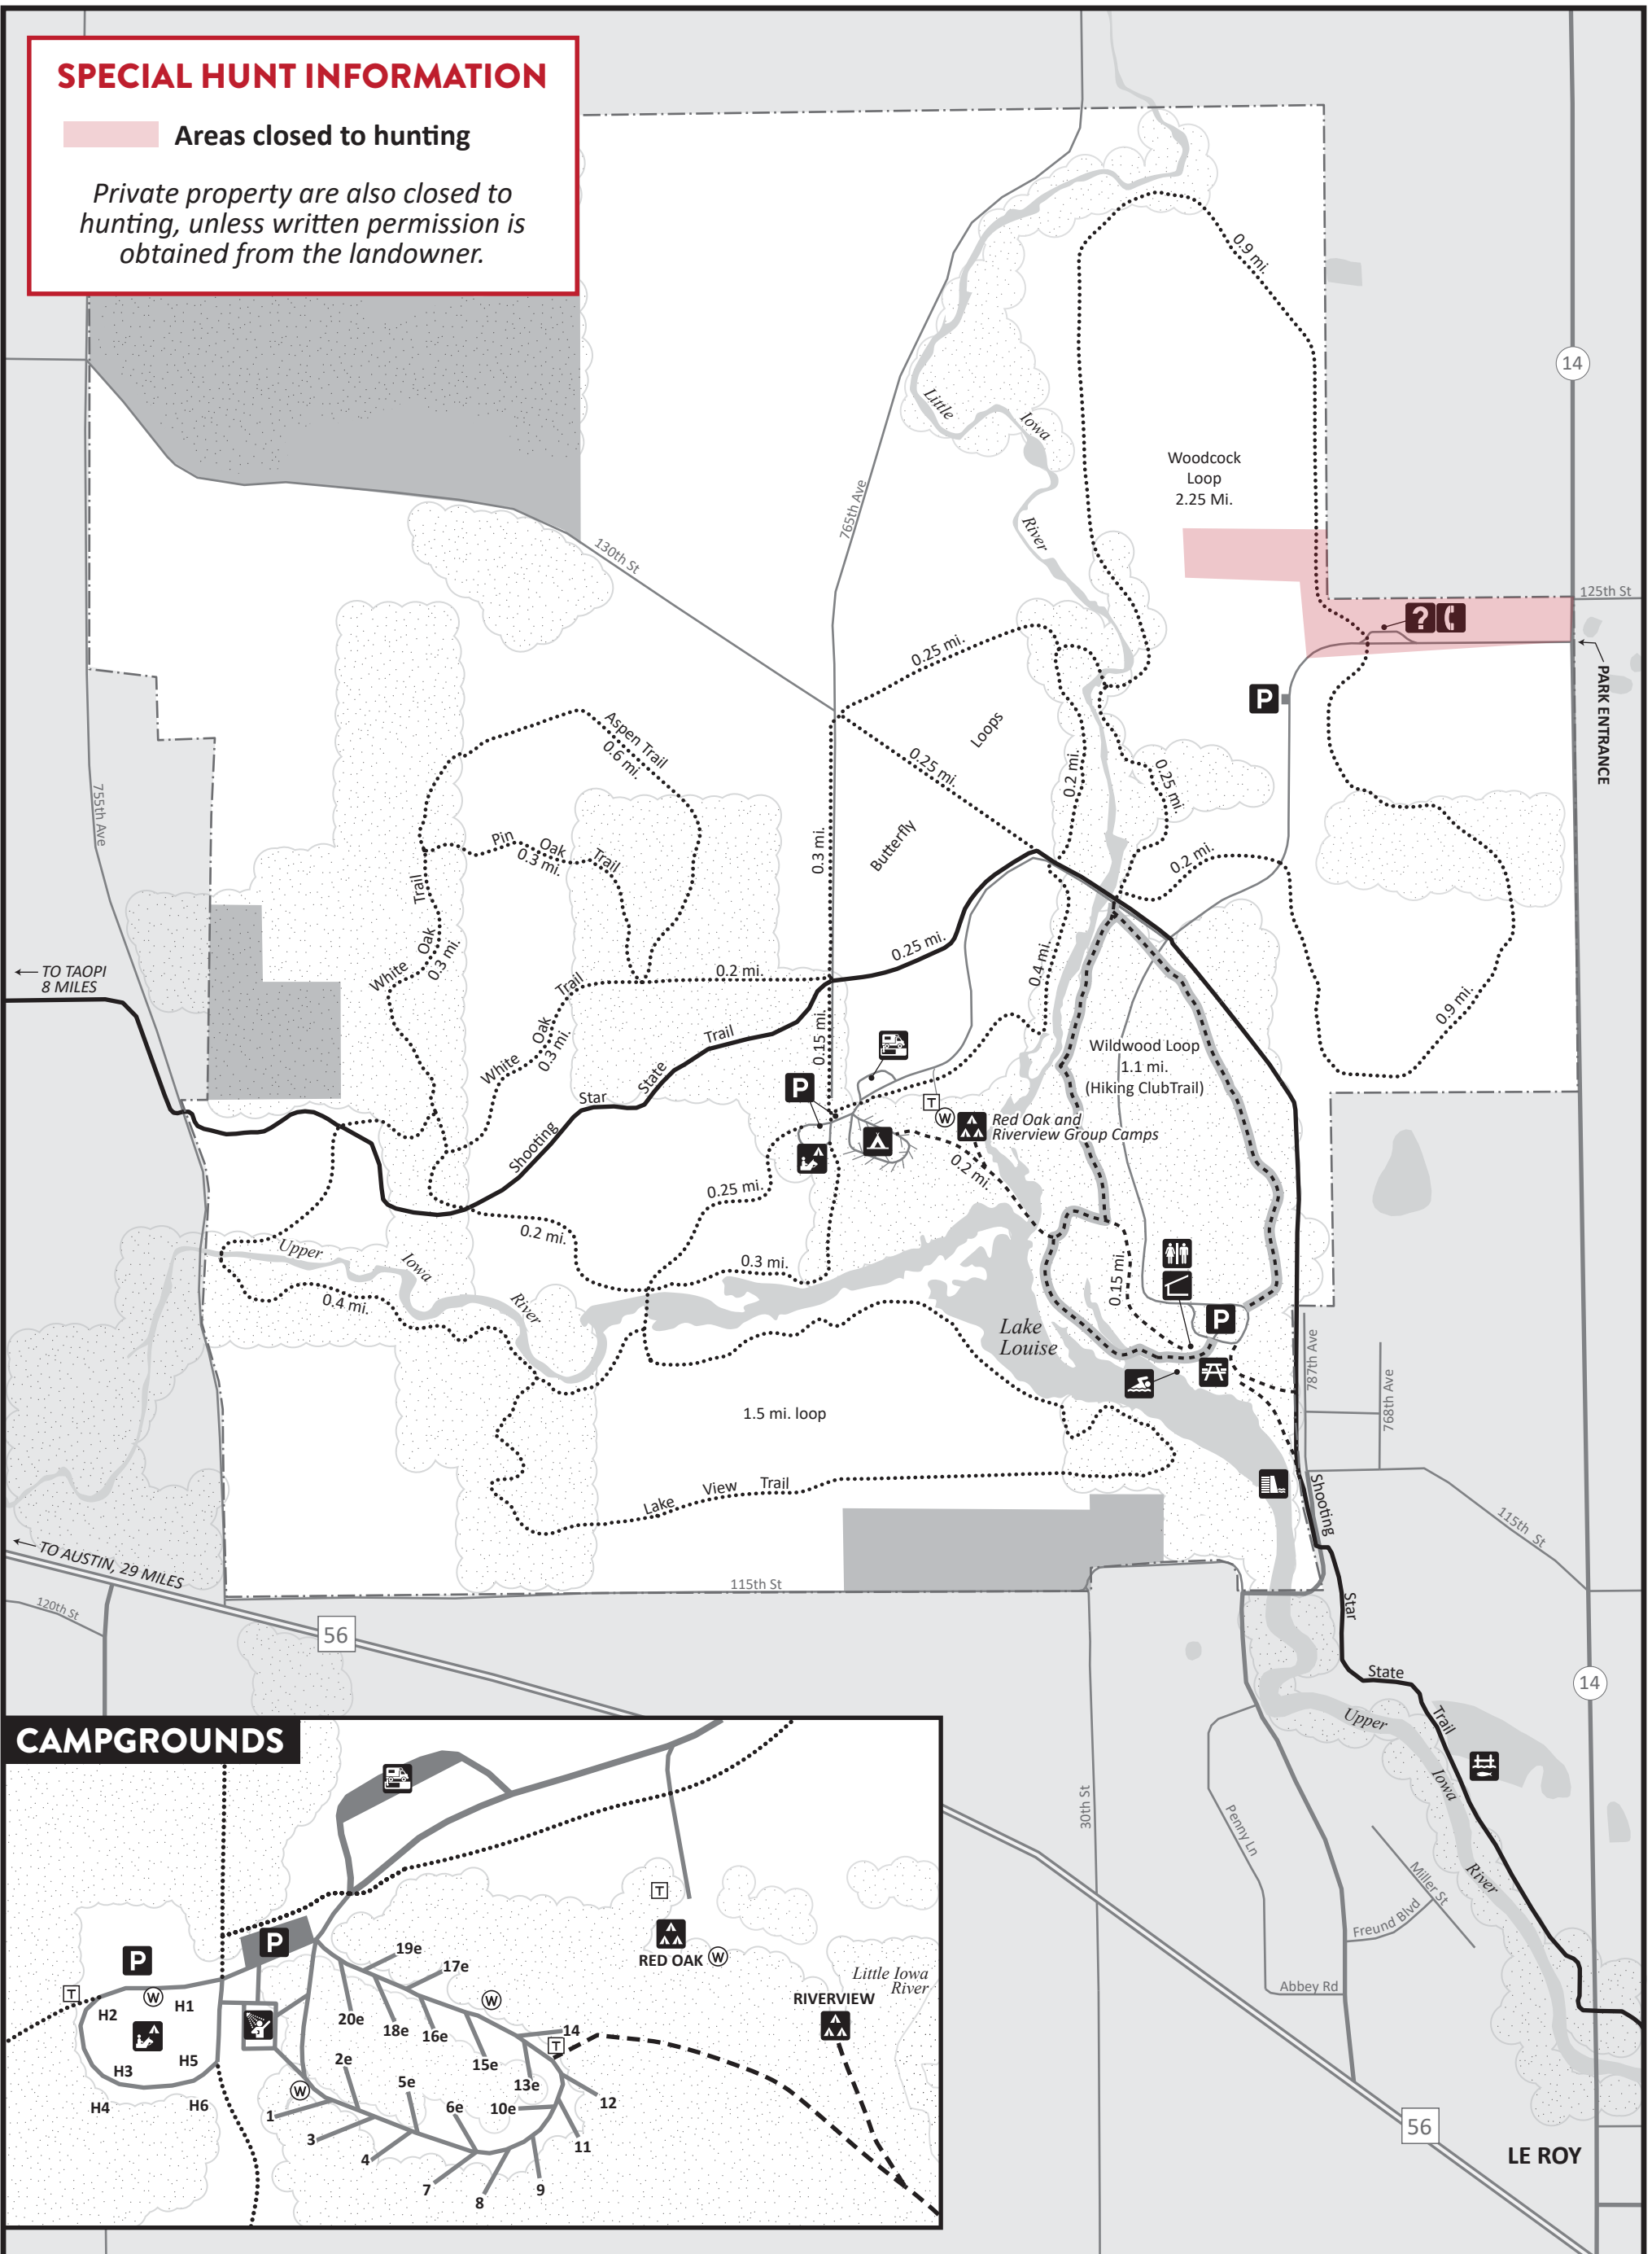

SPECIAL HUNT INFORMATION

Areas closed to hunting

Private property are also closed to hunting, unless written permission is obtained from the landowner.

CAMPGROUNDS

LAKE LOUISE STATE PARK

TRAILS

- Hiking
- Hiking/Horseback Riding
- Hiking Club
- Shooting Star State Trail (paved)

FACILITIES

- ? Self-Registration Kiosk
- ☎ Public Phone
- P Parking
- ☑ Shelter
- ☕ Picnic Area

- ▲ Campground
- ▲▲ Primitive Group Camp
- ▲ Equestrian Campground
- RV Sanitation Station
- Restroom/Shower Building
- Restroom
- T Toilet
- W Drinking Water

- Swimming Beach
- Dam
- Fishing Platform
- Private Property
- Trees