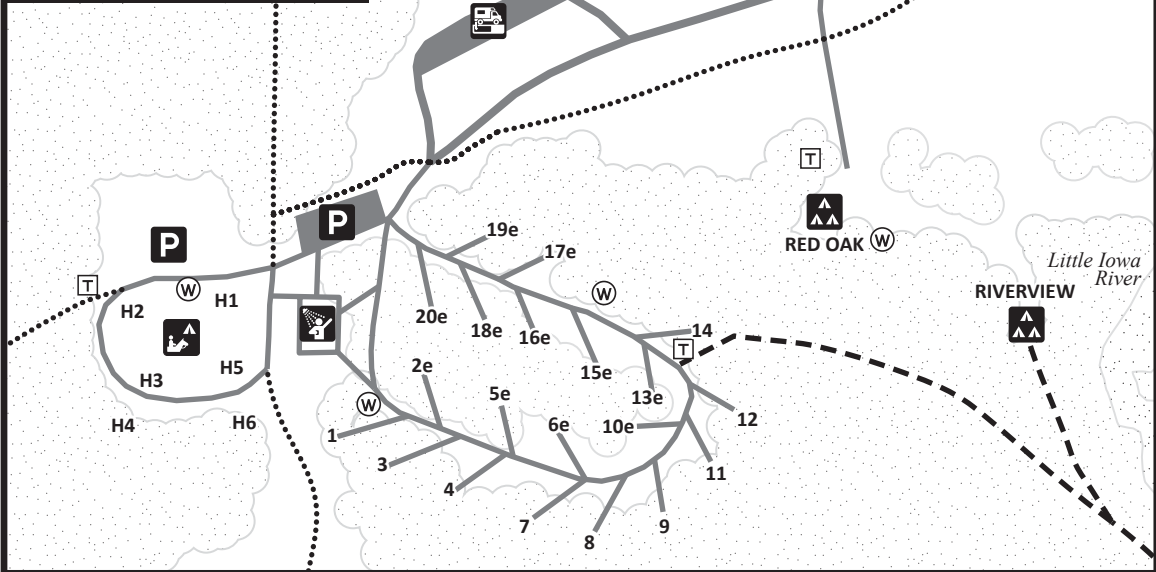

SPECIAL HUNT INFORMATION

Areas closed to hunting

Private property are also closed to hunting, unless written permission is obtained from the landowner.

CAMPGROUNDS

LAKE LOUISE STATE PARK

TRAILS

- Hiking
- Hiking/Horseback Riding
- Hiking Club
- Shooting Star State Trail (paved)

- Swimming Beach
- Dam
- Fishing Platform
- Private Property
- Trees