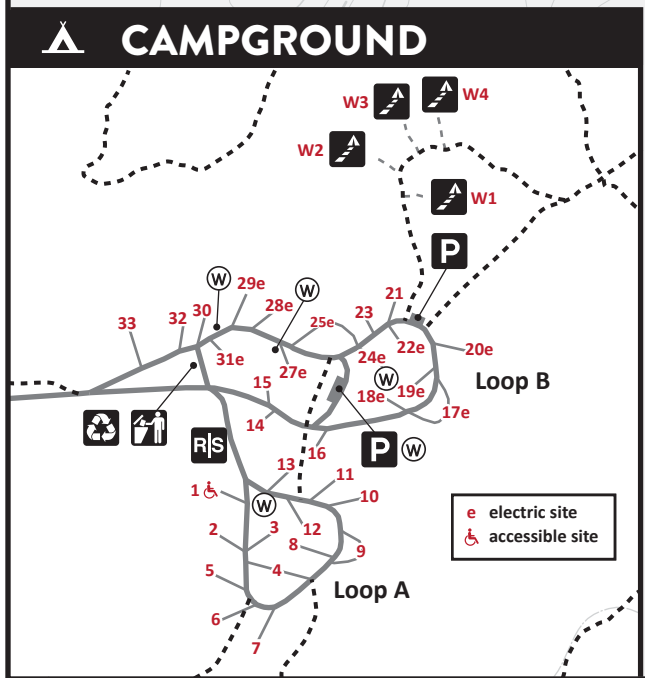

KILEN WOODS STATE PARK

TRAILS

- Hiking
- Hiking Club

FACILITIES

- Park Office
- Parking
- Picnic Area
- Picnic Shelter
- Overlook

- Volleyball Court
- Amphitheatre
- Carry-in Access
- Campground
- Walk-in Campsite
- Restroom/Shower
- Primitive Toilet
- Drinking Water
- Firewood (\$)
- Dumpster
- Recycling Area

SPECIAL HUNT INFORMATION

Areas closed to hunting

Private property are also closed to hunting, unless written permission is obtained from the landowner.

TRAIL DISTANCES IN MILES

Canoe Trail.....	0.3
Connector Trail.....	0.2
Creekside Trail.....	0.25
Meadow Trail.....	1.0
Oak Trail.....	1.4
Ox Cart Trail.....	0.2
Riverside Trail.....	0.2
Rock Creek Trail.....	0.3
Sioux Trail.....	1.2