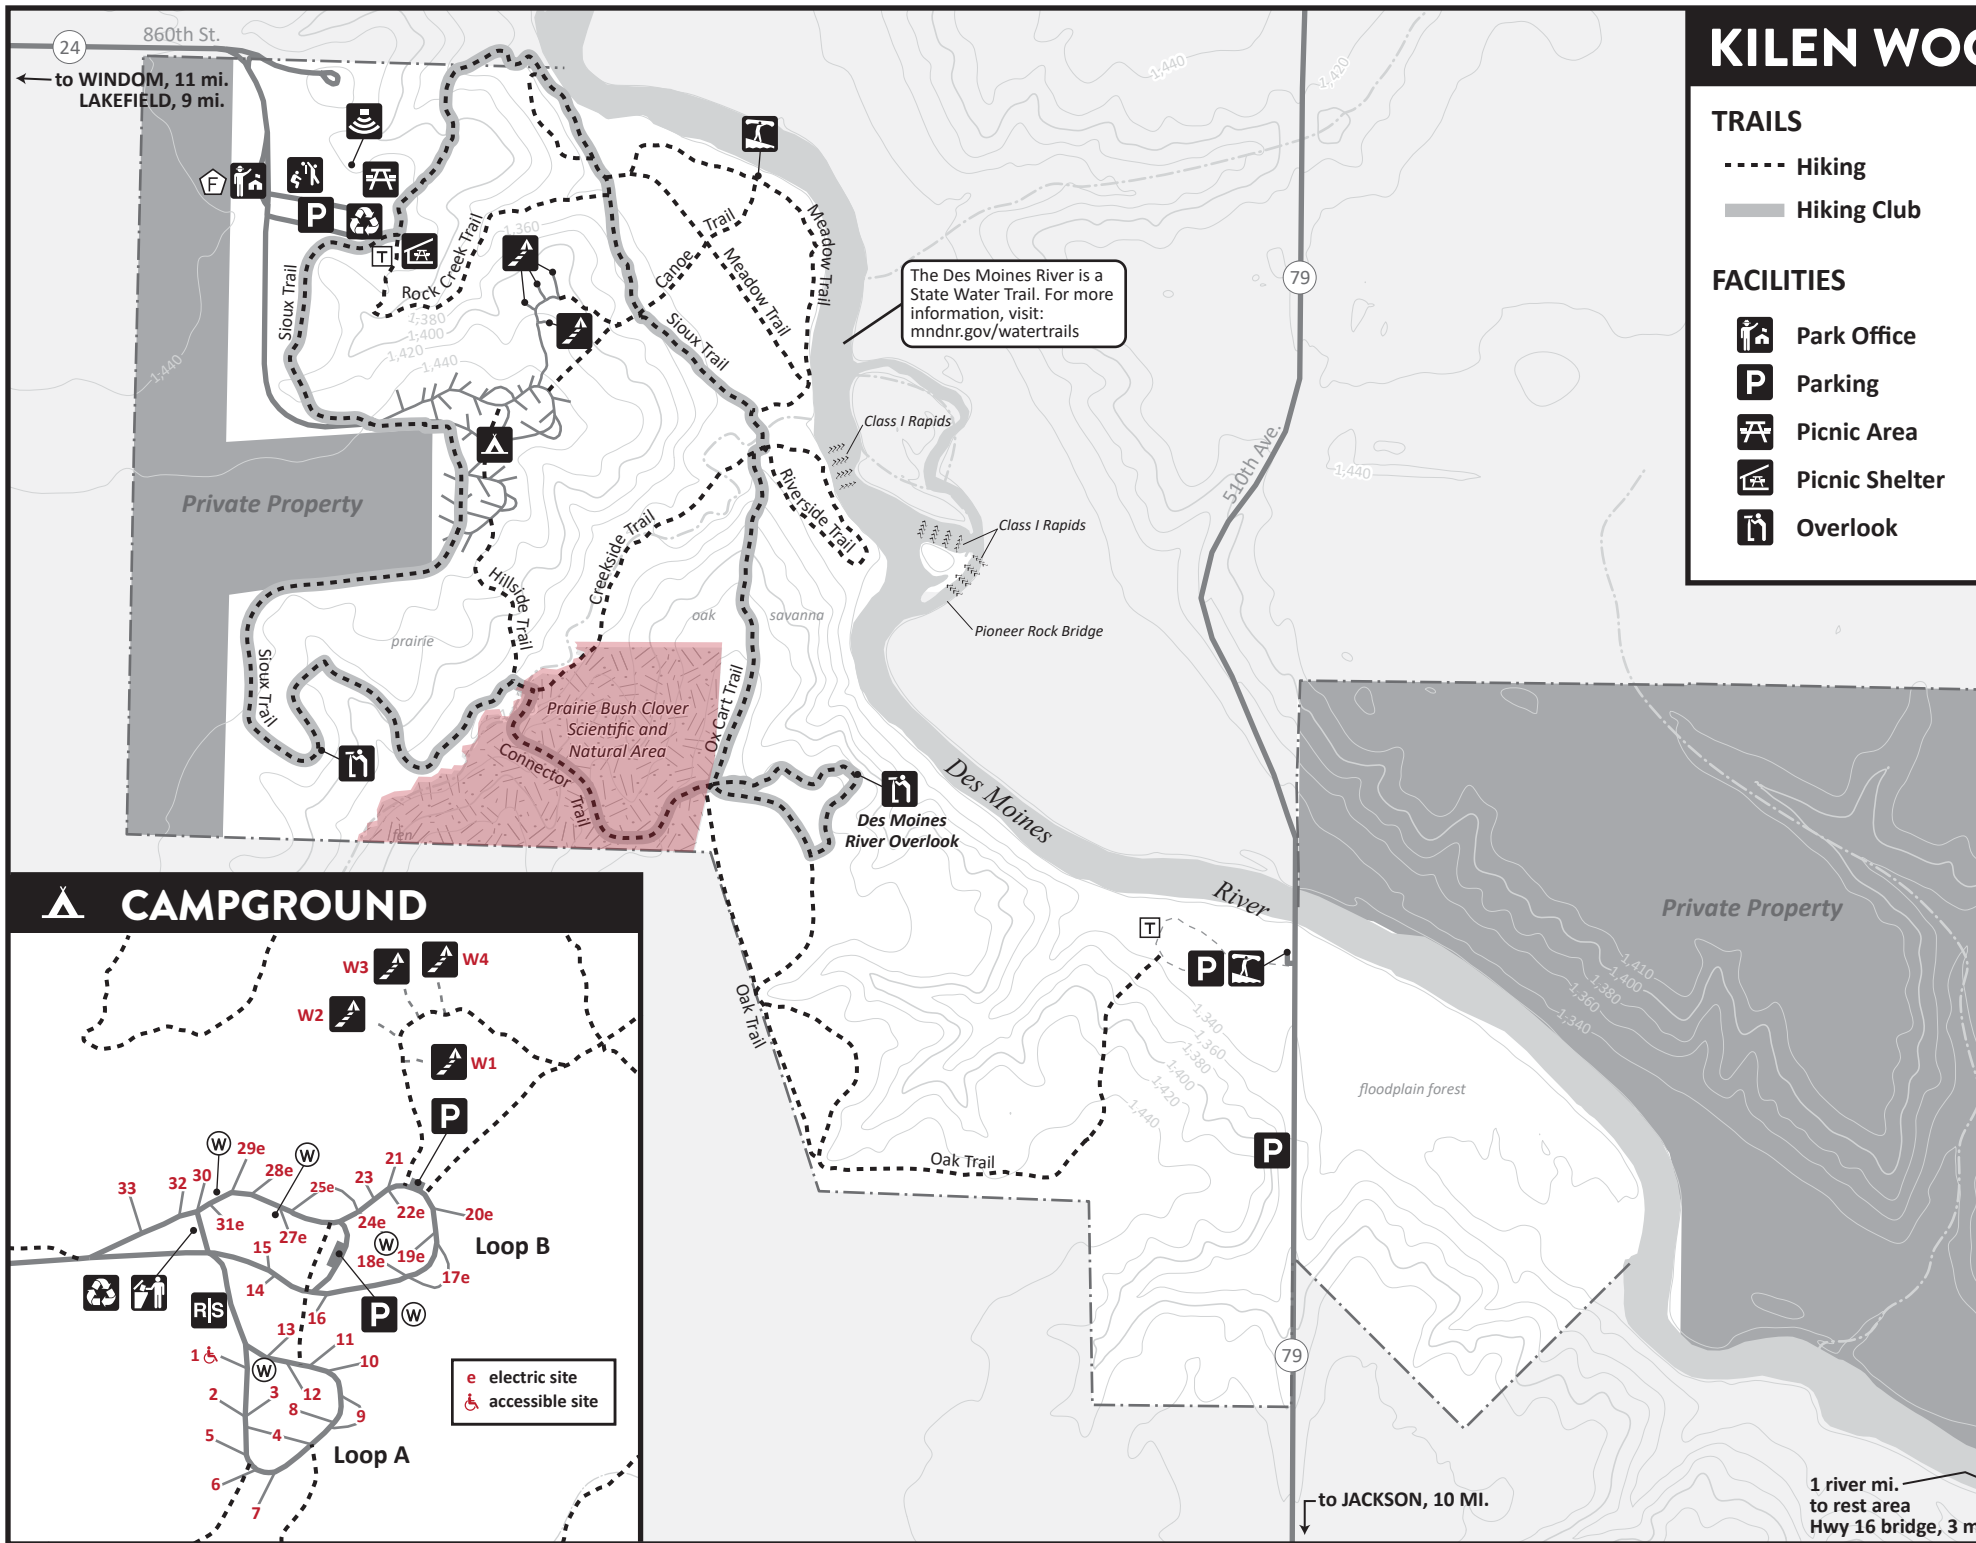

KILEN WOODS STATE PARK

TRAILS

- Hiking
- Hiking Club

FACILITIES

- Park Office
- Parking
- Picnic Area
- Picnic Shelter
- Overlook

- Volleyball Court
- Amphitheatre
- Carry-in Access
- Campground
- Walk-in Campsite
- Restroom/Shower
- Primitive Toilet
- Drinking Water
- Firewood (\$)
- Dumpster
- Recycling Area

SPECIAL HUNT INFORMATION

Areas closed to hunting

Private property are also closed to hunting, unless written permission is obtained from the landowner.

TRAIL DISTANCES IN MILES

Canoe Trail.....	0.3
Connector Trail.....	0.2
Creekside Trail.....	0.25
Meadow Trail.....	1.0
Oak Trail.....	1.4
Ox Cart Trail.....	0.2
Riverside Trail.....	0.2
Rock Creek Trail.....	0.3
Sioux Trail.....	1.2