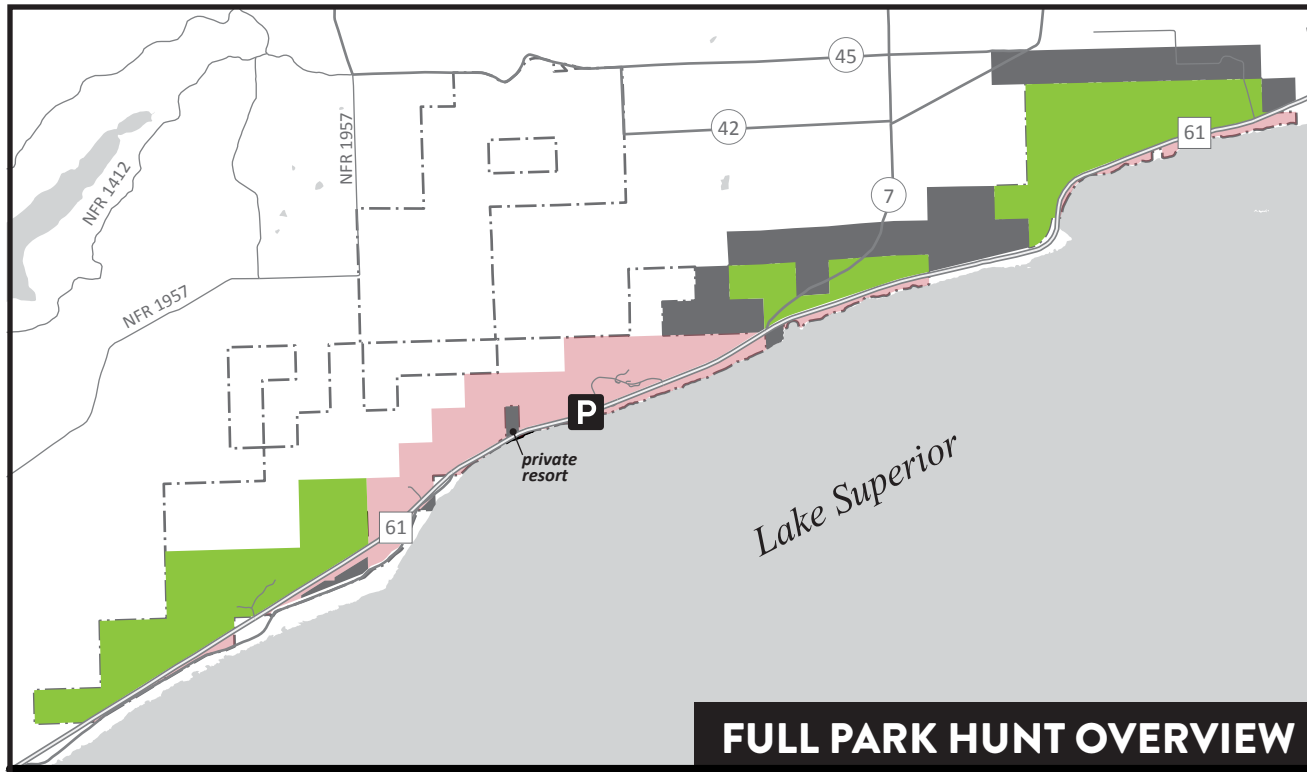

CASCADE RIVER STATE PARK

TRAILS

- --- Hiking
- ..... Hike/Ski
- Ski Difficulty Ratings
  - Easy
  - ⚔ More Difficult
  - ⚔ Most Difficult
- Hiking Club
- - - Superior Hiking Trail
- +++++ Snowmobile

FACILITIES

- 🏠 Park Office
- 📞 Public Telephone
- 🏠 Trail Center
- 🍴 Picnic Area
- P Parking
- 🌊 Waterfall
- 👁️ Overlook
- 🏕️ Campground
- 🏕️ Group Camp
- 🏕️ Backpack Campsite
- 🚻 Restroom/Shower Building
- 🚻 RV Sanitation Station
- 🚽 Primitive Toilet
- 🚰 Drinking Water
- 🗑️ Dumpster
- ♻️ Recycling Station
- 🏠 Firewood
- 🚚 Carry-in Access

SPECIAL HUNT INFORMATION

- Areas closed to hunting
- Park Hunt Area (special permit needed)
- Private property near park hunt areas (be aware of your location)

Private property are also closed to hunting, unless written permission is obtained from the landowner.