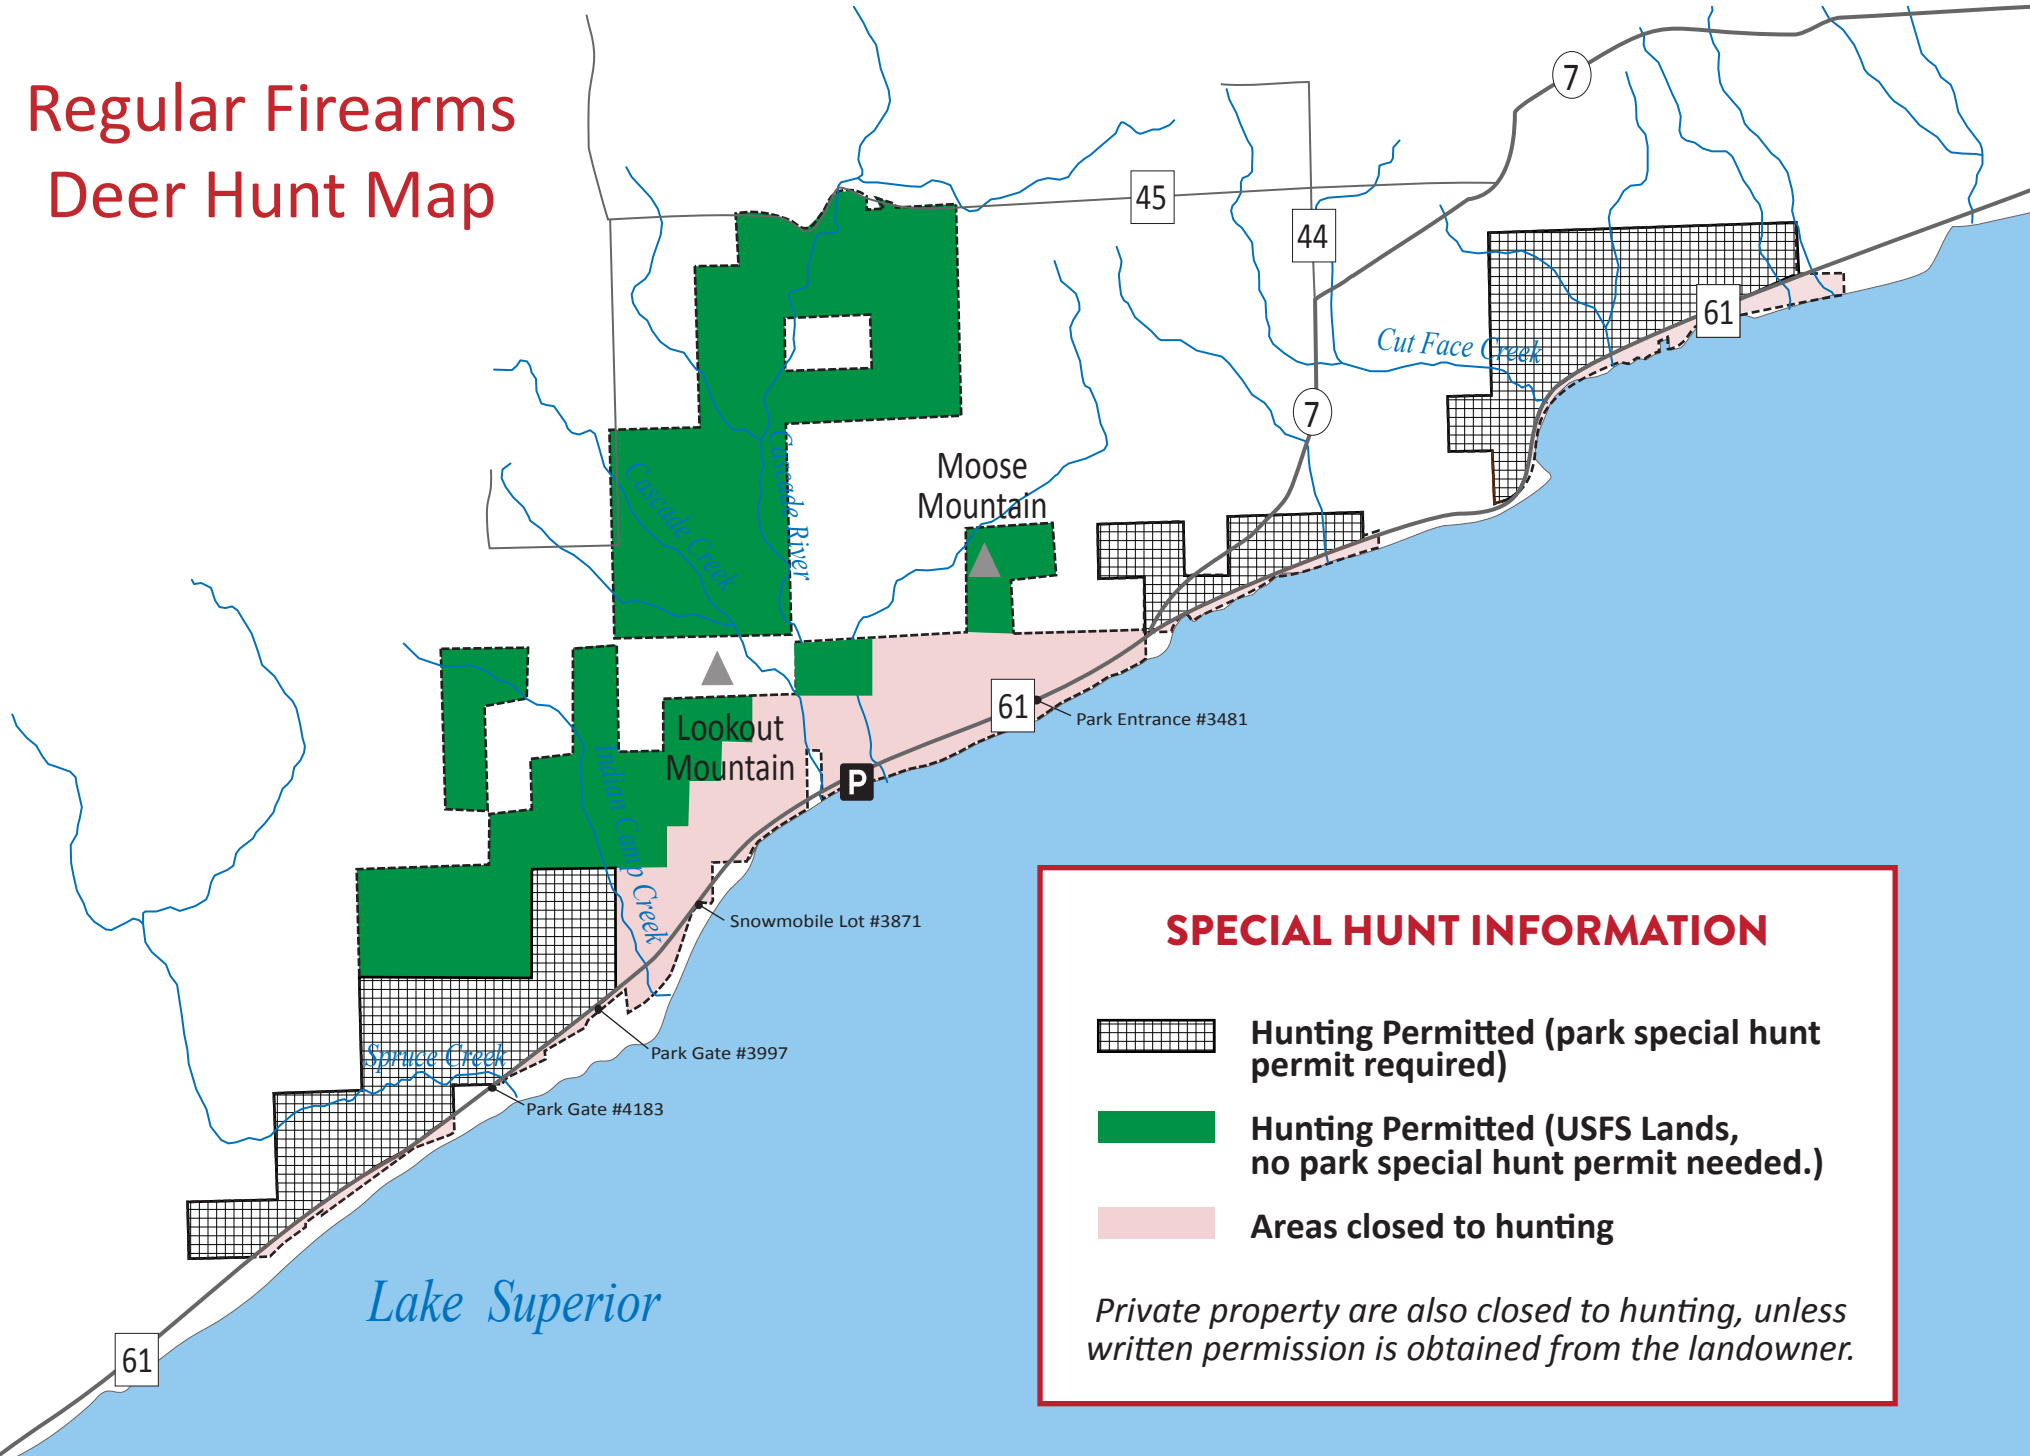

CASCADE RIVER STATE PARK

Regular Firearms Deer Hunt Map

SPECIAL HUNT INFORMATION

Hunting Permitted (park special hunt permit required)

Hunting Permitted (USFS Lands, no park special hunt permit needed.)

Areas closed to hunting

Private property are also closed to hunting, unless written permission is obtained from the landowner.