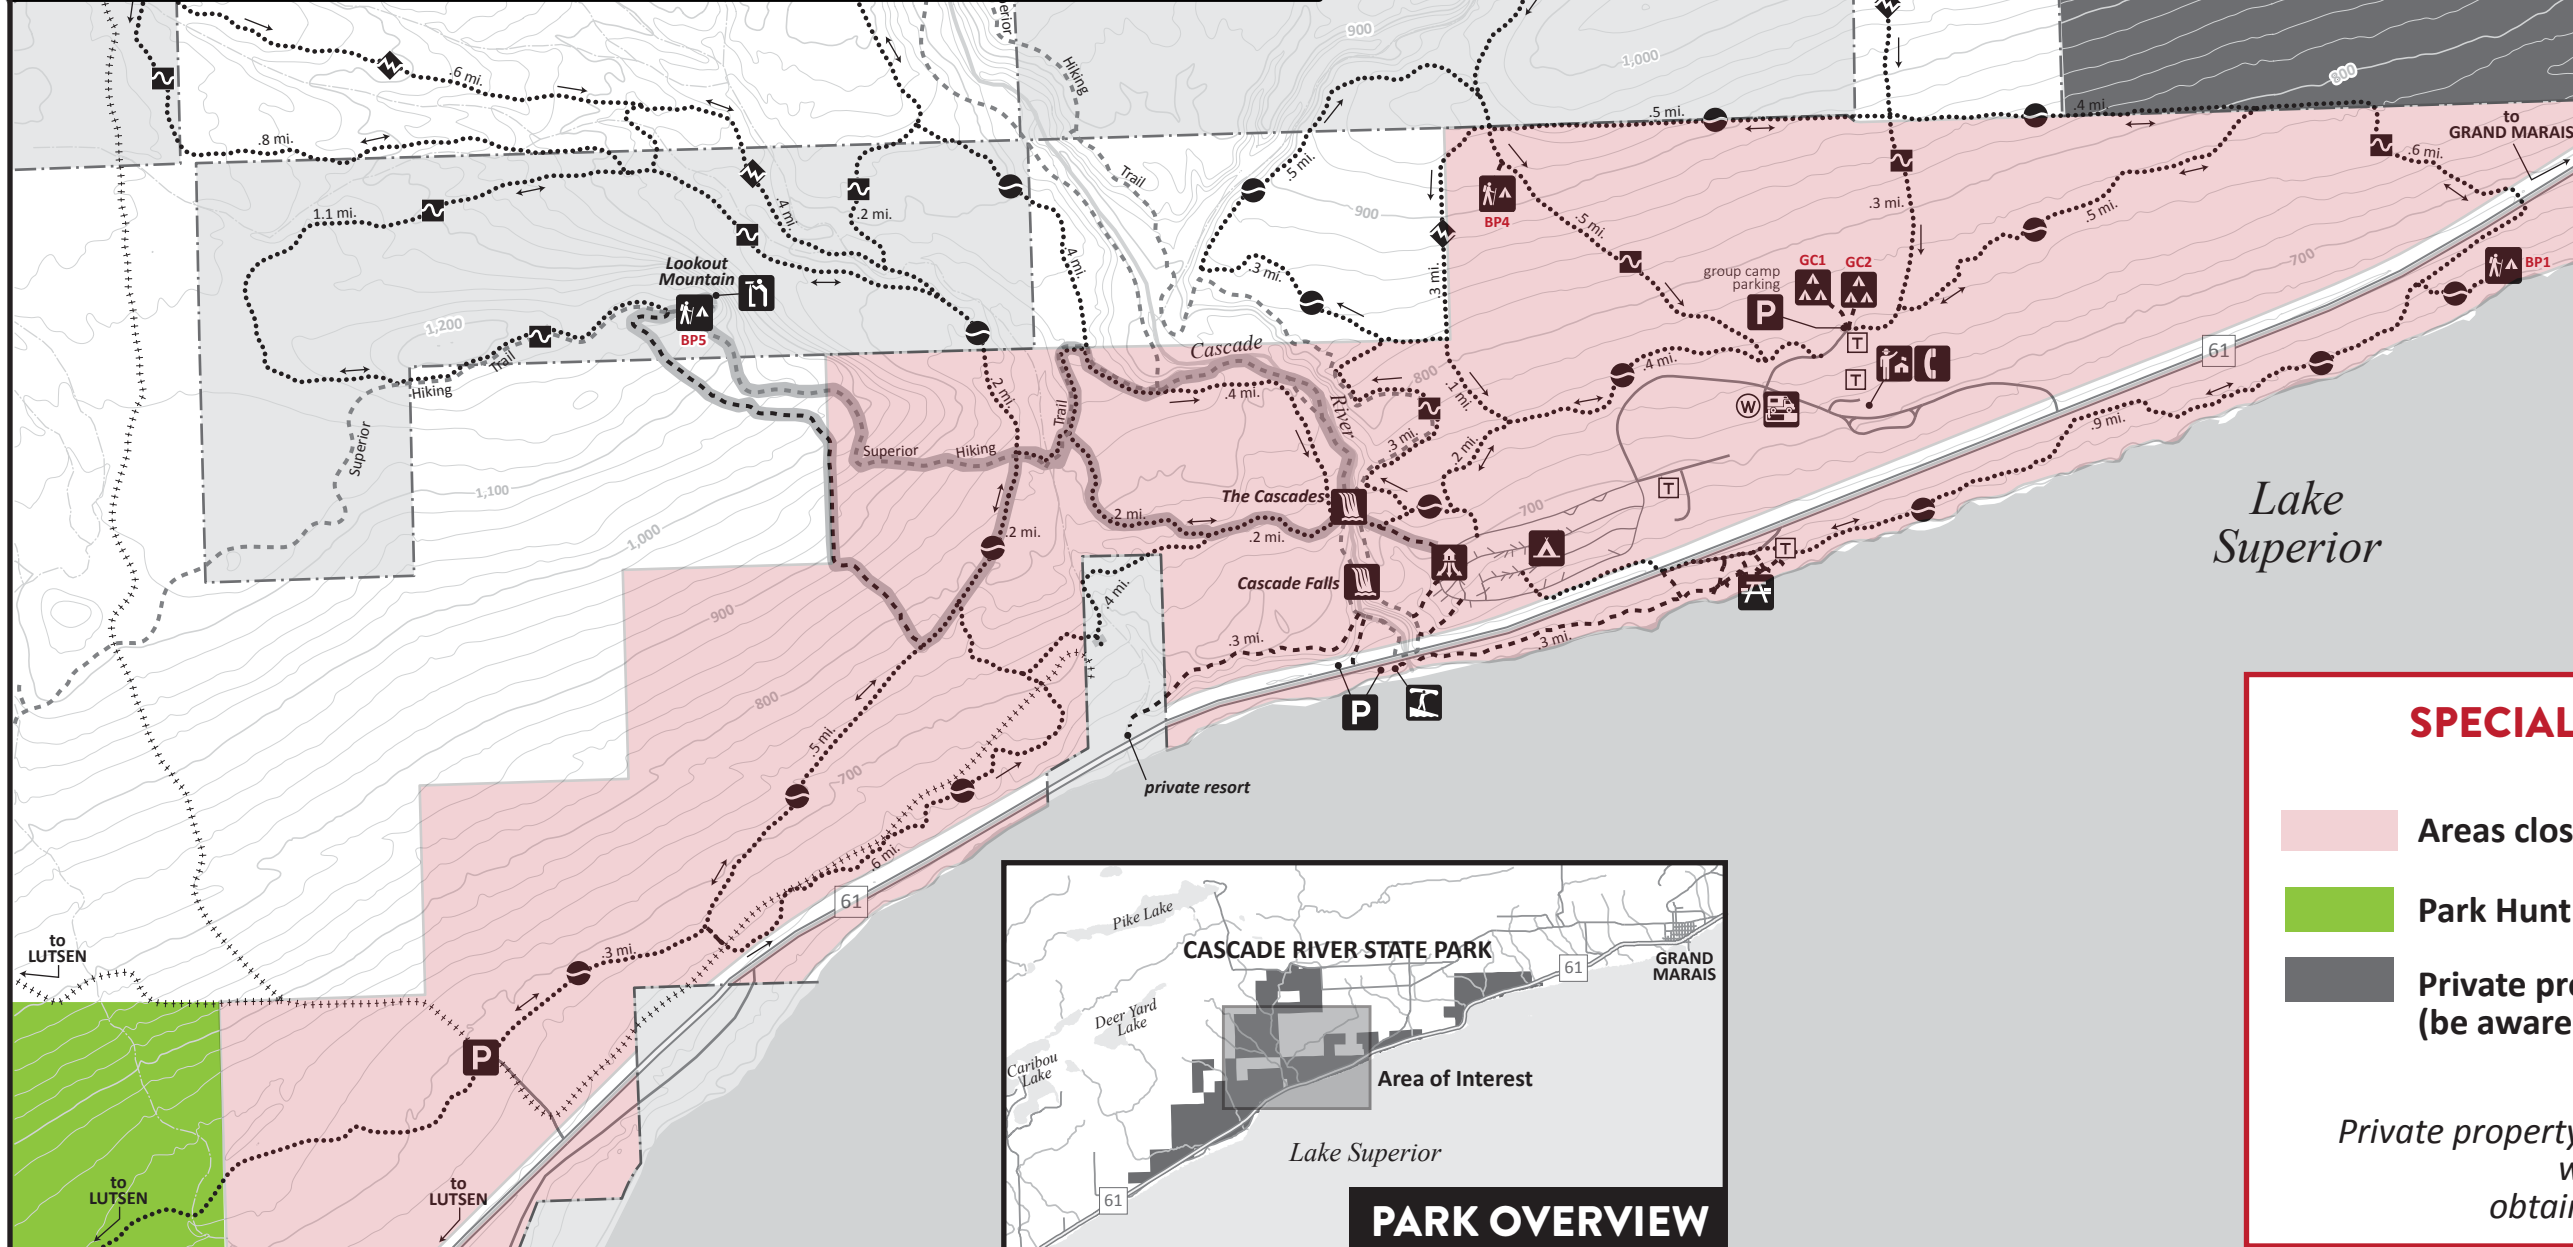

# CASCADE RIVER STATE PARK

## TRAILS

- Hiking
- ..... Hike/Ski
- Ski Difficulty Ratings
  - Easy
  - ⚔ More Difficult
  - ⚔ Most Difficult
- Hiking Club
- - - Superior Hiking Trail
- +++++ Snowmobile

## FACILITIES

- 🏠 Park Office
- 📞 Public Telephone
- 🏠 Trail Center
- 🍴 Picnic Area
- P Parking
- 🌊 Waterfall
- 👁️ Overlook
- 🏕️ Campground
- 🏕️ Group Camp
- 🏕️ Backpack Campsite
- 🚻 Restroom/Shower Building
- 🚻 RV Sanitation Station
- 🚽 Primitive Toilet
- 🚰 Drinking Water
- 🗑️ Dumpster
- ♻️ Recycling Station
- 🏠 Firewood
- 🚚 Carry-in Access