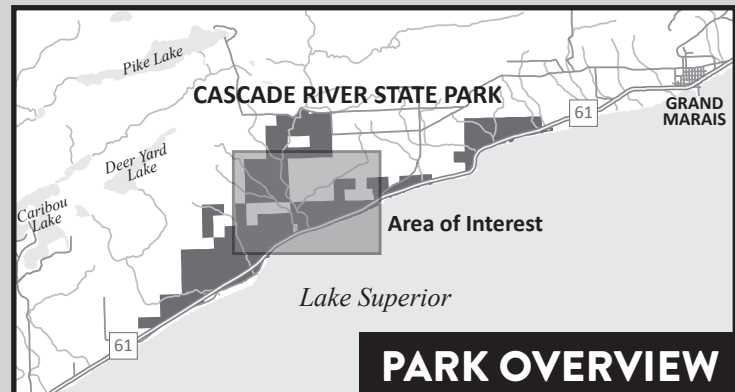

CASCADE RIVER STATE PARK

TRAILS

- --- Hiking
- ..... Hike/Ski
- Ski Difficulty Ratings
  - Easy
  - ⚔ More Difficult
  - ⚔ Most Difficult
- Hiking Club
- - - Superior Hiking Trail
- +++++ Snowmobile

FACILITIES

- 🏠 Park Office
- 📞 Public Telephone
- 🏠 Trail Center
- 🍴 Picnic Area
- P Parking
- 🌊 Waterfall
- 👁️ Overlook
- 🏕️ Campground
- 🏕️ Group Camp
- 🏕️ Backpack Campsite
- 🚻 Restroom/Shower Building
- 🚻 RV Sanitation Station
- 🚽 Primitive Toilet
- 🚰 Drinking Water
- 🗑️ Dumpster
- ♻️ Recycling Station
- 🏠 Firewood
- 🚚 Carry-in Access

SPECIAL HUNT INFORMATION

- Areas closed to hunting
- Park Hunt Area (special permit needed)
- Private property near park hunt areas (be aware of your location)

Private property are also closed to hunting, unless written permission is obtained from the landowner.