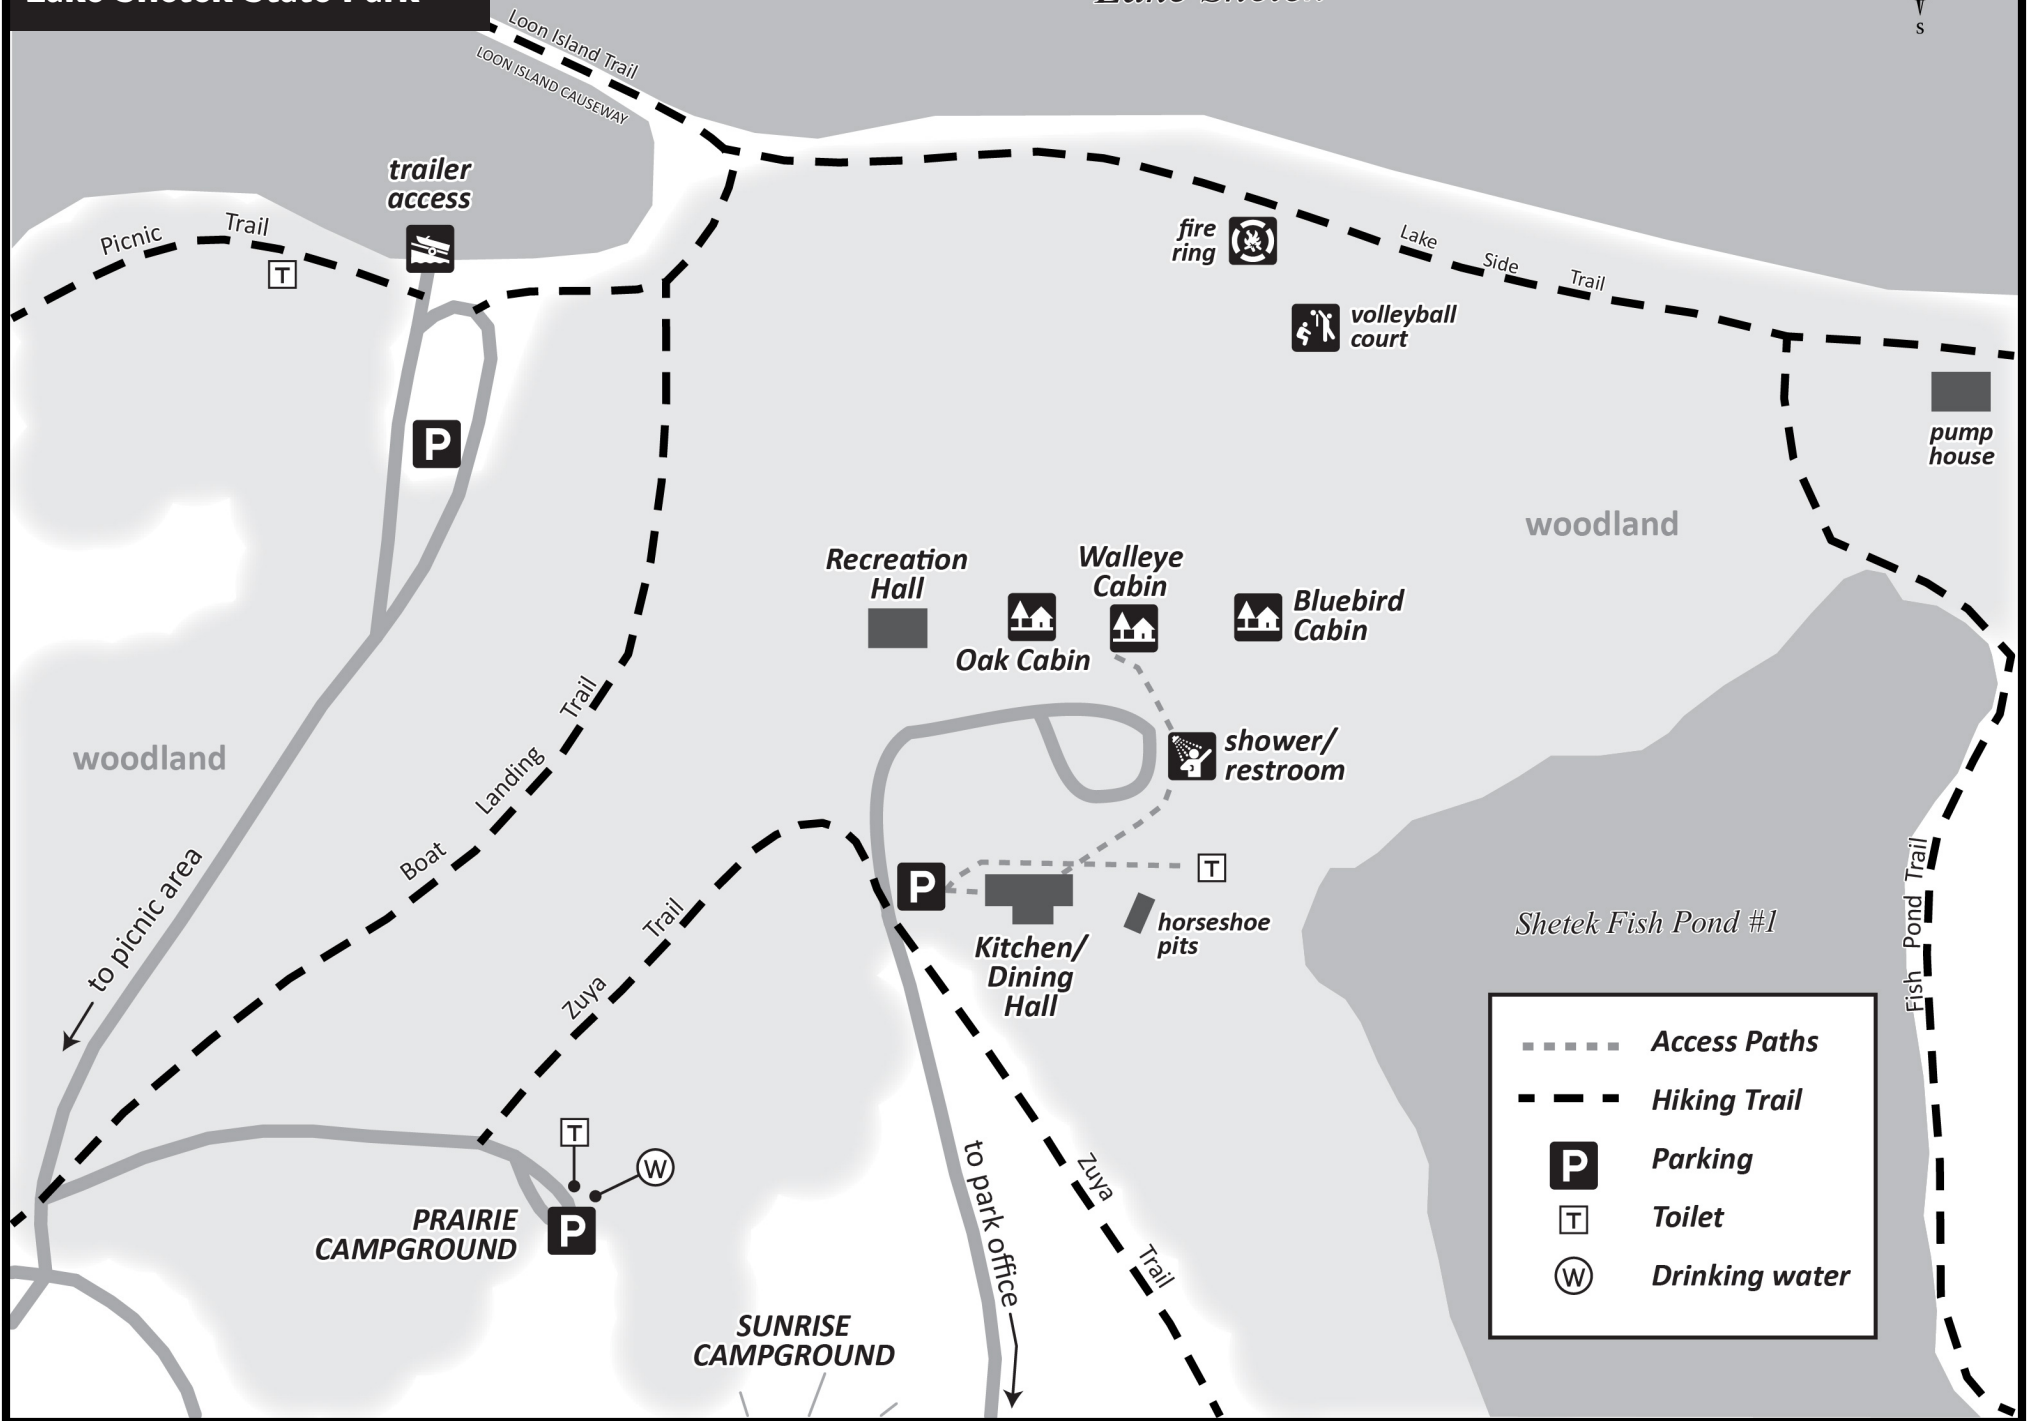

## Lake Shetek State Park

Lake Shetek

.....	Access Paths
- - - -	Hiking Trail
<b>P</b>	Parking
<b>T</b>	Toilet
<b>W</b>	Drinking water