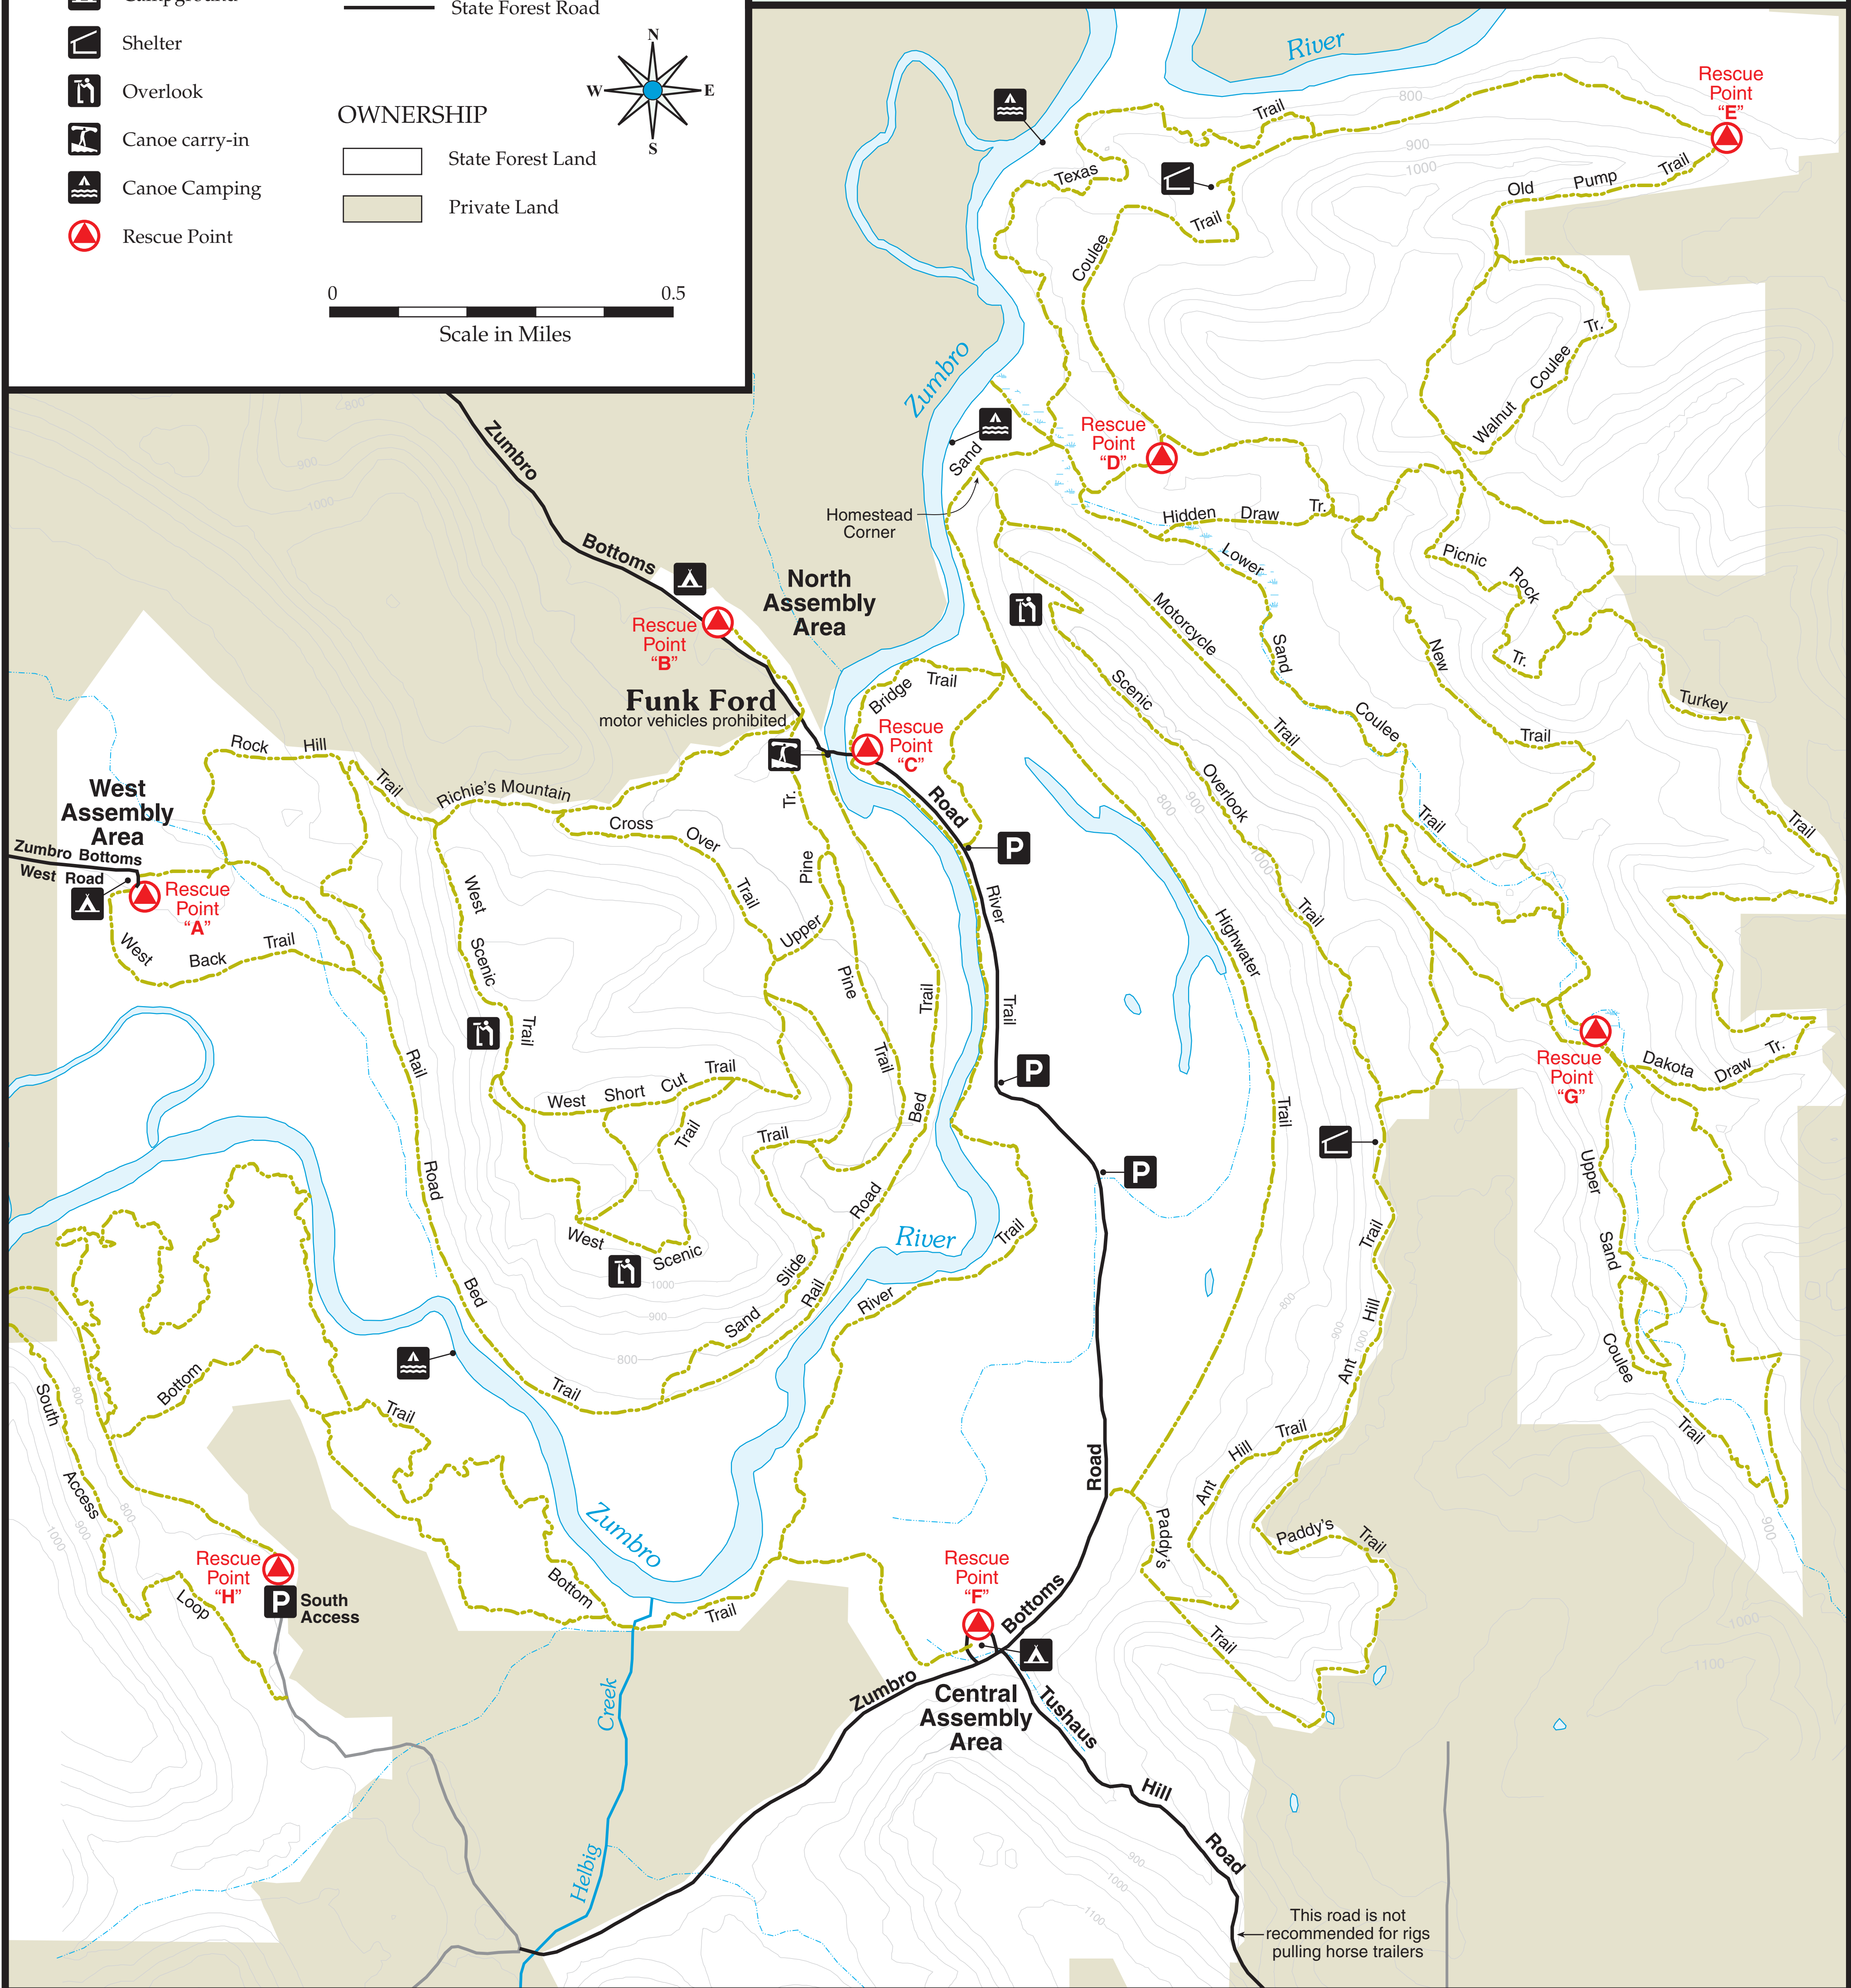

Richard J. Dorer Hardwood Memorial State Forest Zumbro Bottoms Management Unit

FACILITIES

-  Parking
-  Campground
-  Shelter
-  Overlook
-  Canoe carry-in
-  Canoe Camping
-  Rescue Point

TRAILS AND DESIGNATIONS

-  Non-Motorized Trails (Horseback)
-  State Forest Road

OWNERSHIP

-  State Forest Land
-  Private Land

This road is not recommended for rigs pulling horse trailers