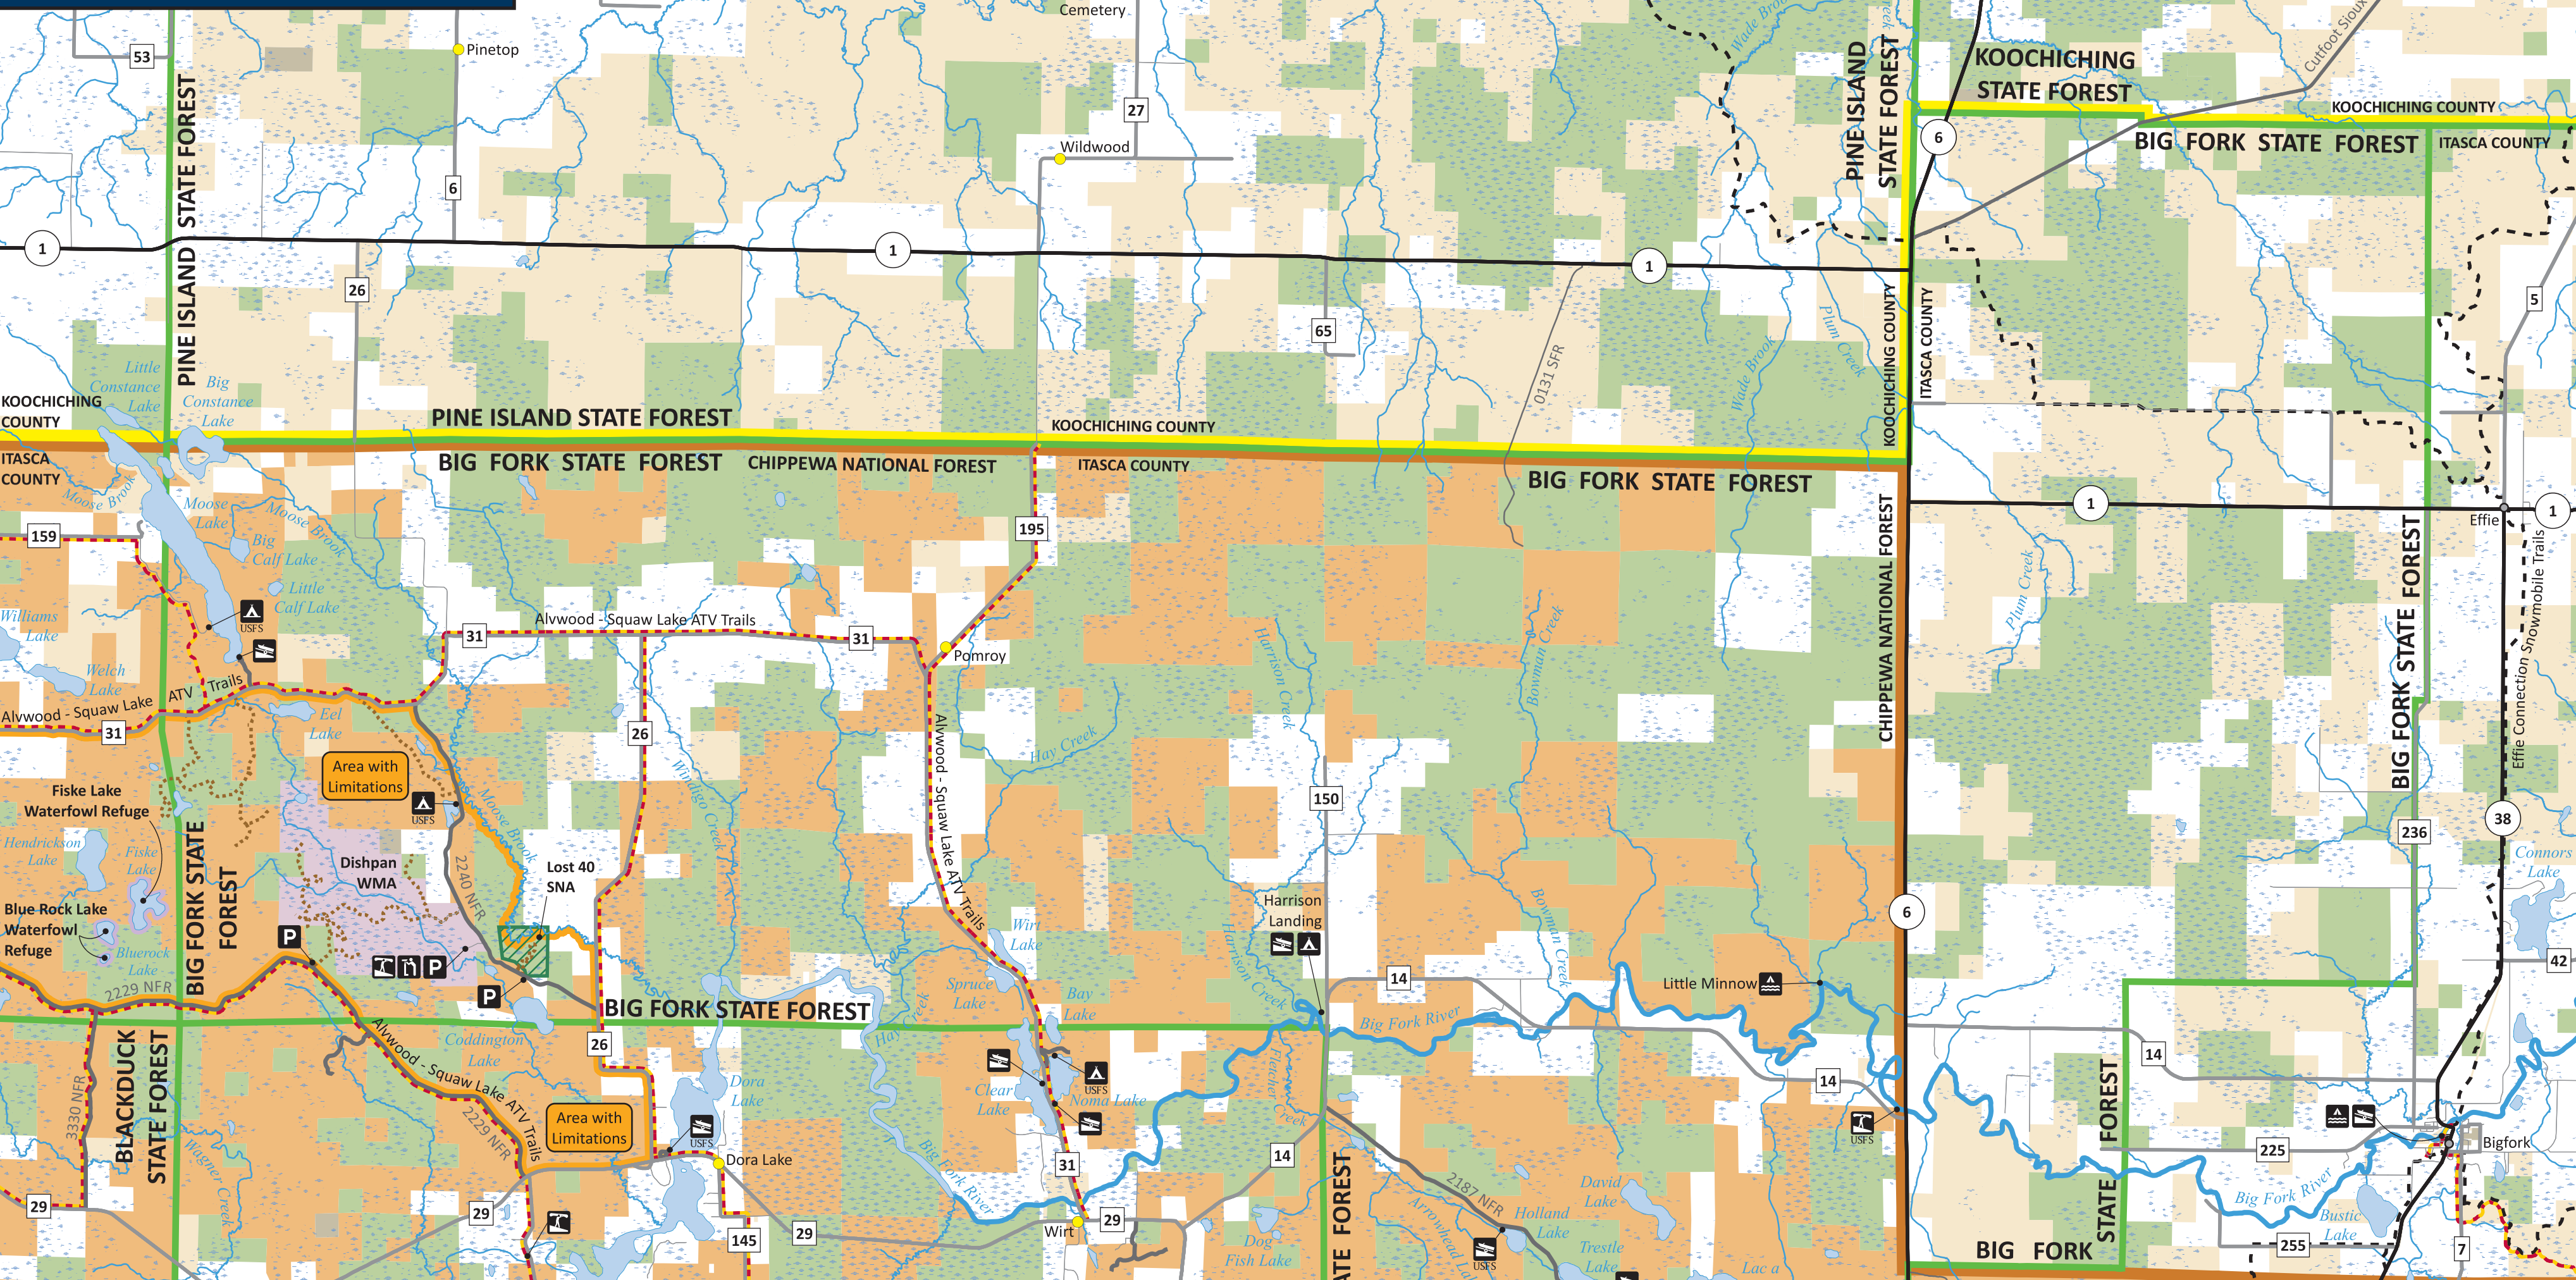

# BIG FORK STATE FOREST

<b>Roads and Trails</b> State Highway County Road Other Road U.S. Forest Service Road State Forest Road Minimum Maintenance State Forest Road Hunter Walking Trail or Hiking Trail Off-Highway Motorcycle & Class 1 & 2 ATV Trail Snowmobile Trail		<b>Places</b> City Landmark or Placename <b>Public Facilities</b> Carry-In Access Trailer Access Watercraft Campsite Camping Parking Overlook For more information on snowmobile trails, visit: <a href="http://mndnr.gov/snowmobiling">mndnr.gov/snowmobiling</a>		<b>Ownership and Management</b> Area with Limitations Waterfowl Refuge Scientific and Natural Area (SNA) Wildlife Management Area (WMA) Statutory Boundary of State Forest DNR Forestry Land (State Land) Other State Land County Land Federal Land Chippewa National Forest Boundary Leech Lake Reservation Boundary Tribal Land - Not Public Private Land	
---	--	--	--	--	--

USFS = United States Forest Service  
 NFR = National Forest Road  
 SFR = State Forest Road

© 2019 State of Minnesota, Department of Natural Resources