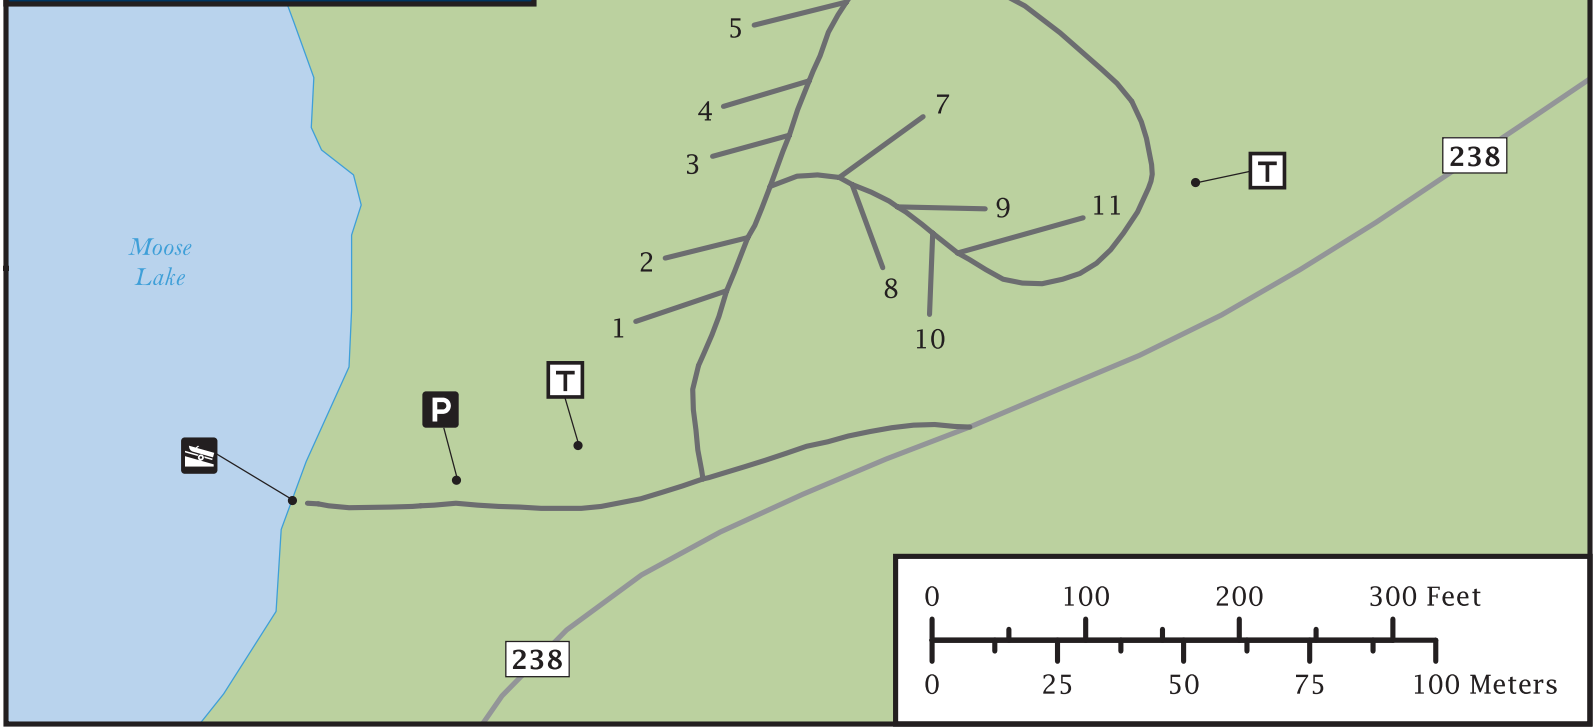

MOOSE LAKE CAMPGROUND

 Trailer Access

 Parking

 Vault Toilet

 Drinking Water

 Snowmobile trails exist nearby. For more details, visit: mndnr.gov/snowmobiling

 238 County Road

 State Forest Campground Road